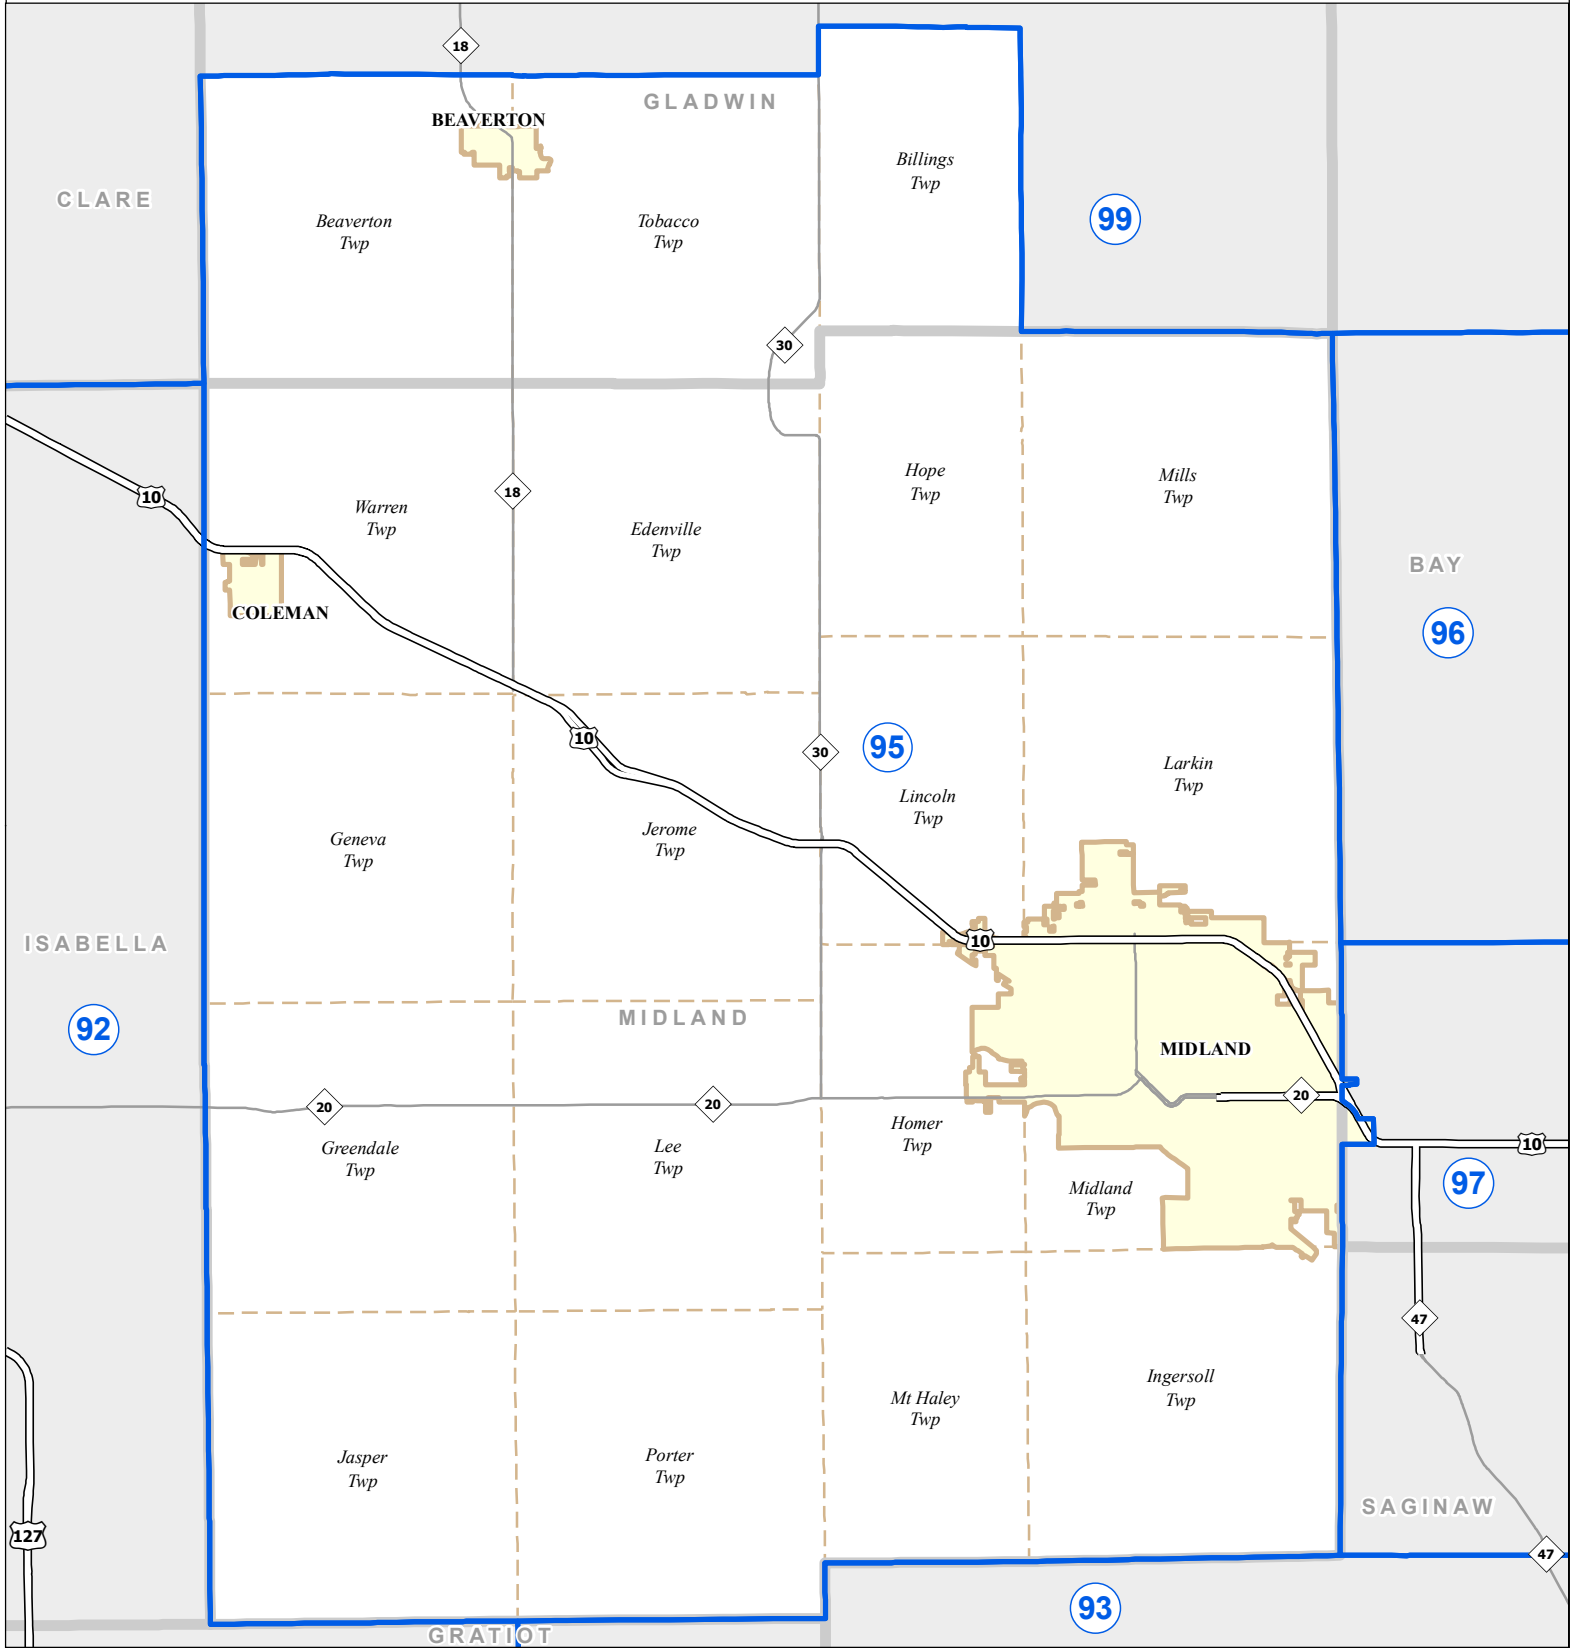

MICHIGAN STATE HOUSE DISTRICT 95

2021 Apportionment Plan

Source:
 Base Map - Michigan Geographic Framework v17a, v20
 House District Boundaries - 2021 Apportionment Plan as adopted by the
 Michigan Independent Citizens Redistricting Commission on 12/28/2021
 pursuant to its authority and duty in Article IV, Section 6 of the Michigan
 Constitution of 1963

Legend

House District	County	Freeway
City	Township	Highway

Michigan House of Representatives

District 95

Bay County (part)

Midland city (part)

Gladwin County (part)

Beaverton city

Beaverton Township

Billings Township

Tobacco Township

Midland County

2021 Apportionment Plan as adopted by the Michigan Independent Citizens Redistricting Commission on 12/28/2021 pursuant to its authority and duty in Article IV, Section 6 of the Michigan Constitution of 1963.