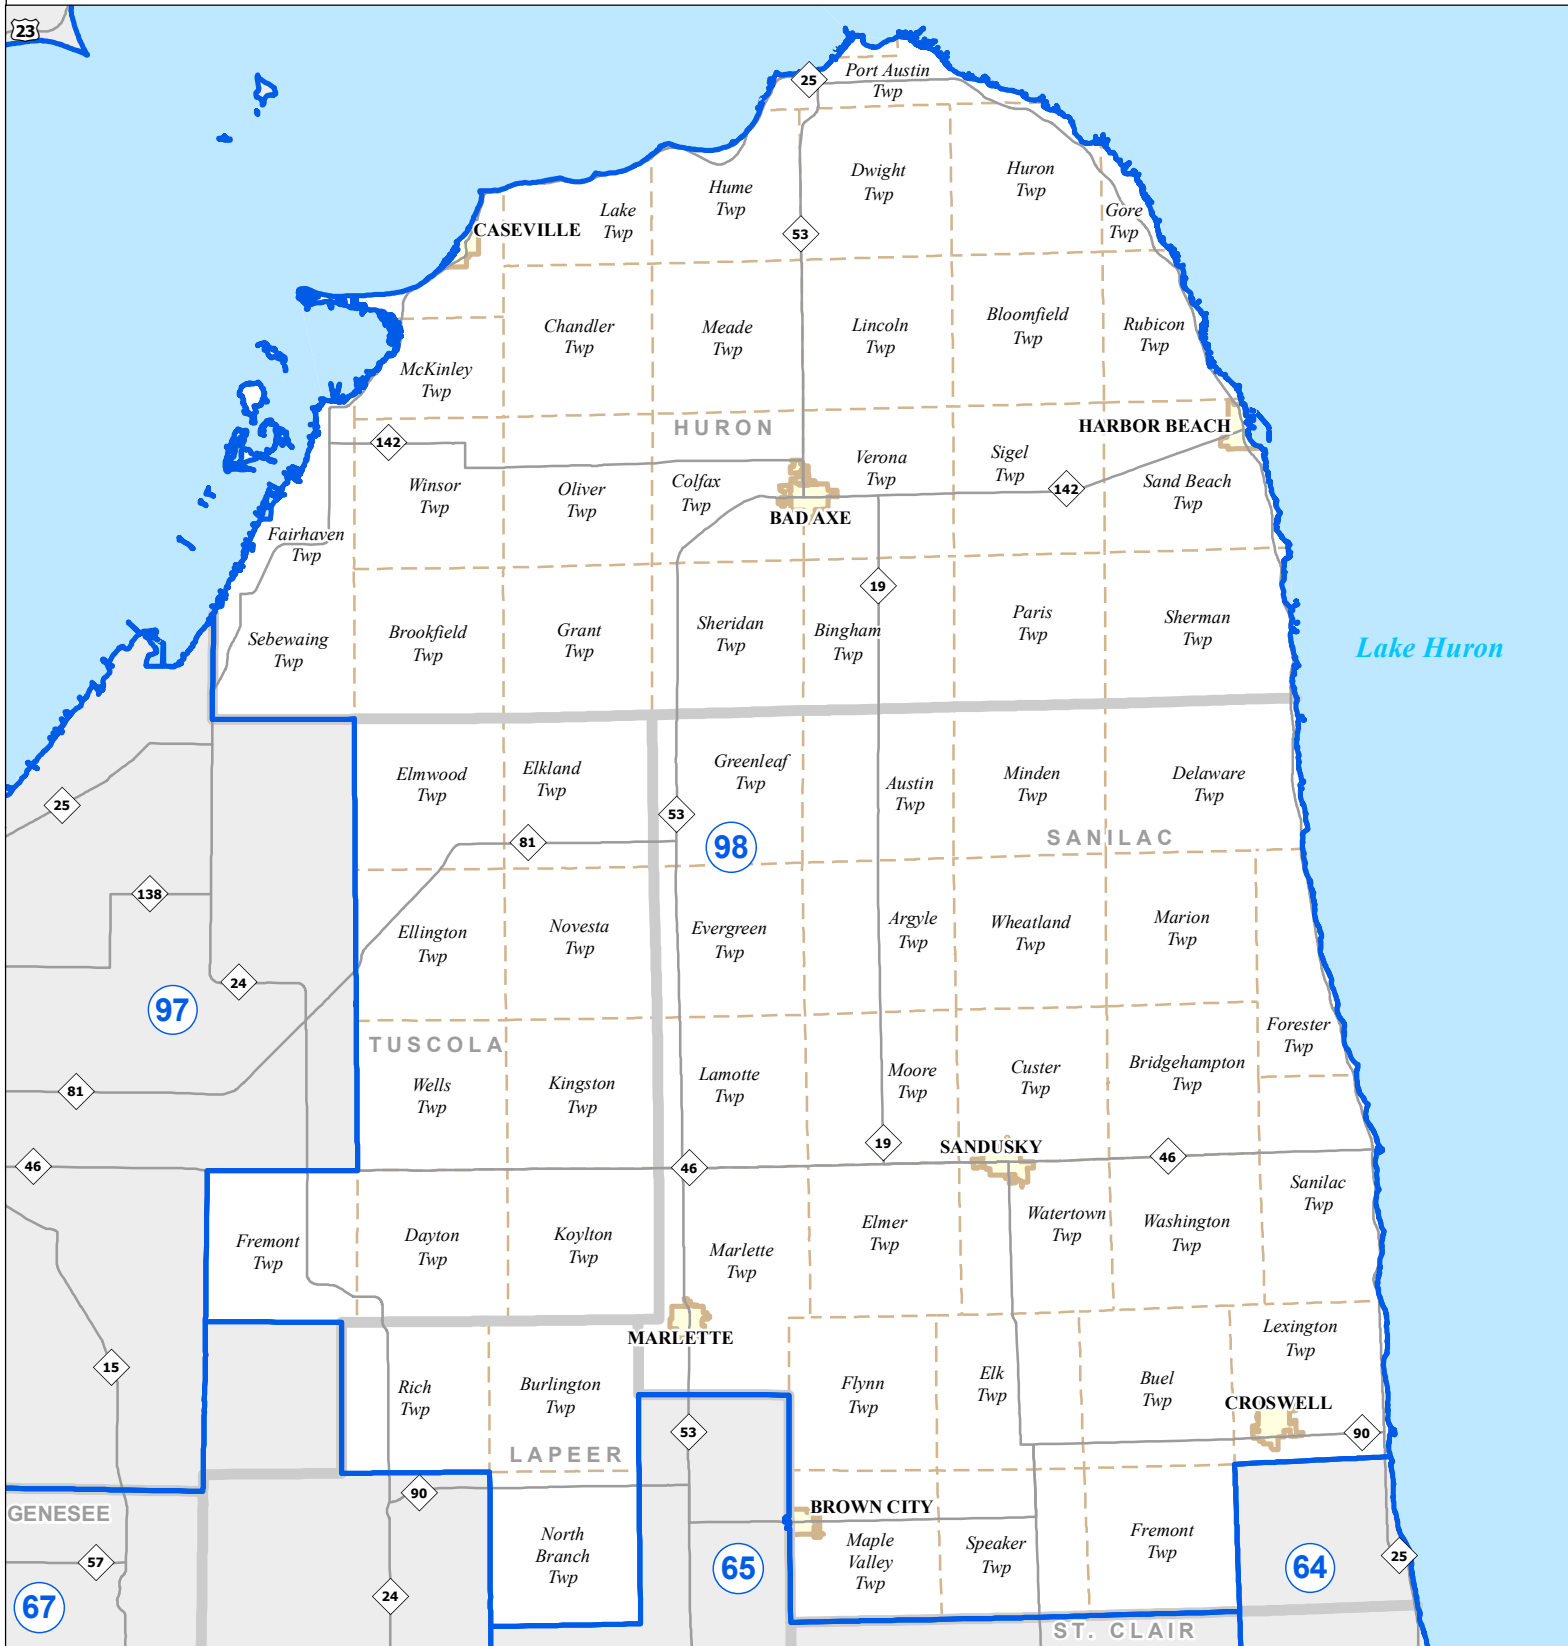

MICHIGAN STATE HOUSE DISTRICT 98

2021 Apportionment Plan

0 2.5 5 Miles

Source:
Base Map - Michigan Geographic Framework v17a, v20
House District Boundaries - 2021 Apportionment Plan as adopted by the
Michigan Independent Citizens Redistricting Commission on 12/28/2021
pursuant to its authority and duty in Article IV, Section 6 of the Michigan
Constitution of 1963

Legend

House District	County	Freeway
City	Township	Highway

Michigan House of Representatives

District 98

Huron County	Kingston Township
Lapeer County (part)	Koylton Township
Brown City city (part)	Novesta Township
Burlington Township	Wells Township
North Branch Township	
Rich Township	
Sanilac County (part)	
Argyle Township	
Austin Township	
Bridgehampton Township	
Brown City city (part)	
Buel Township	
Croswell city	
Custer Township	
Delaware Township	
Elk Township	
Elmer Township	
Evergreen Township	
Flynn Township	
Forester Township	
Fremont Township	
Greenleaf Township	
Lamotte Township	
Lexington Township	
Maple Valley Township	
Marion Township	
Marlette city	
Marlette Township	
Minden Township	
Moore Township	
Sandusky city	
Sanilac Township	
Speaker Township	
Washington Township	
Watertown Township	
Wheatland Township	
Tuscola County (part)	
Dayton Township	
Elkland Township	
Ellington Township	
Elmwood Township	
Fremont Township	

2021 Apportionment Plan as adopted by the Michigan Independent Citizens Redistricting Commission on 12/28/2021 pursuant to its authority and duty in Article IV, Section 6 of the Michigan Constitution of 1963.