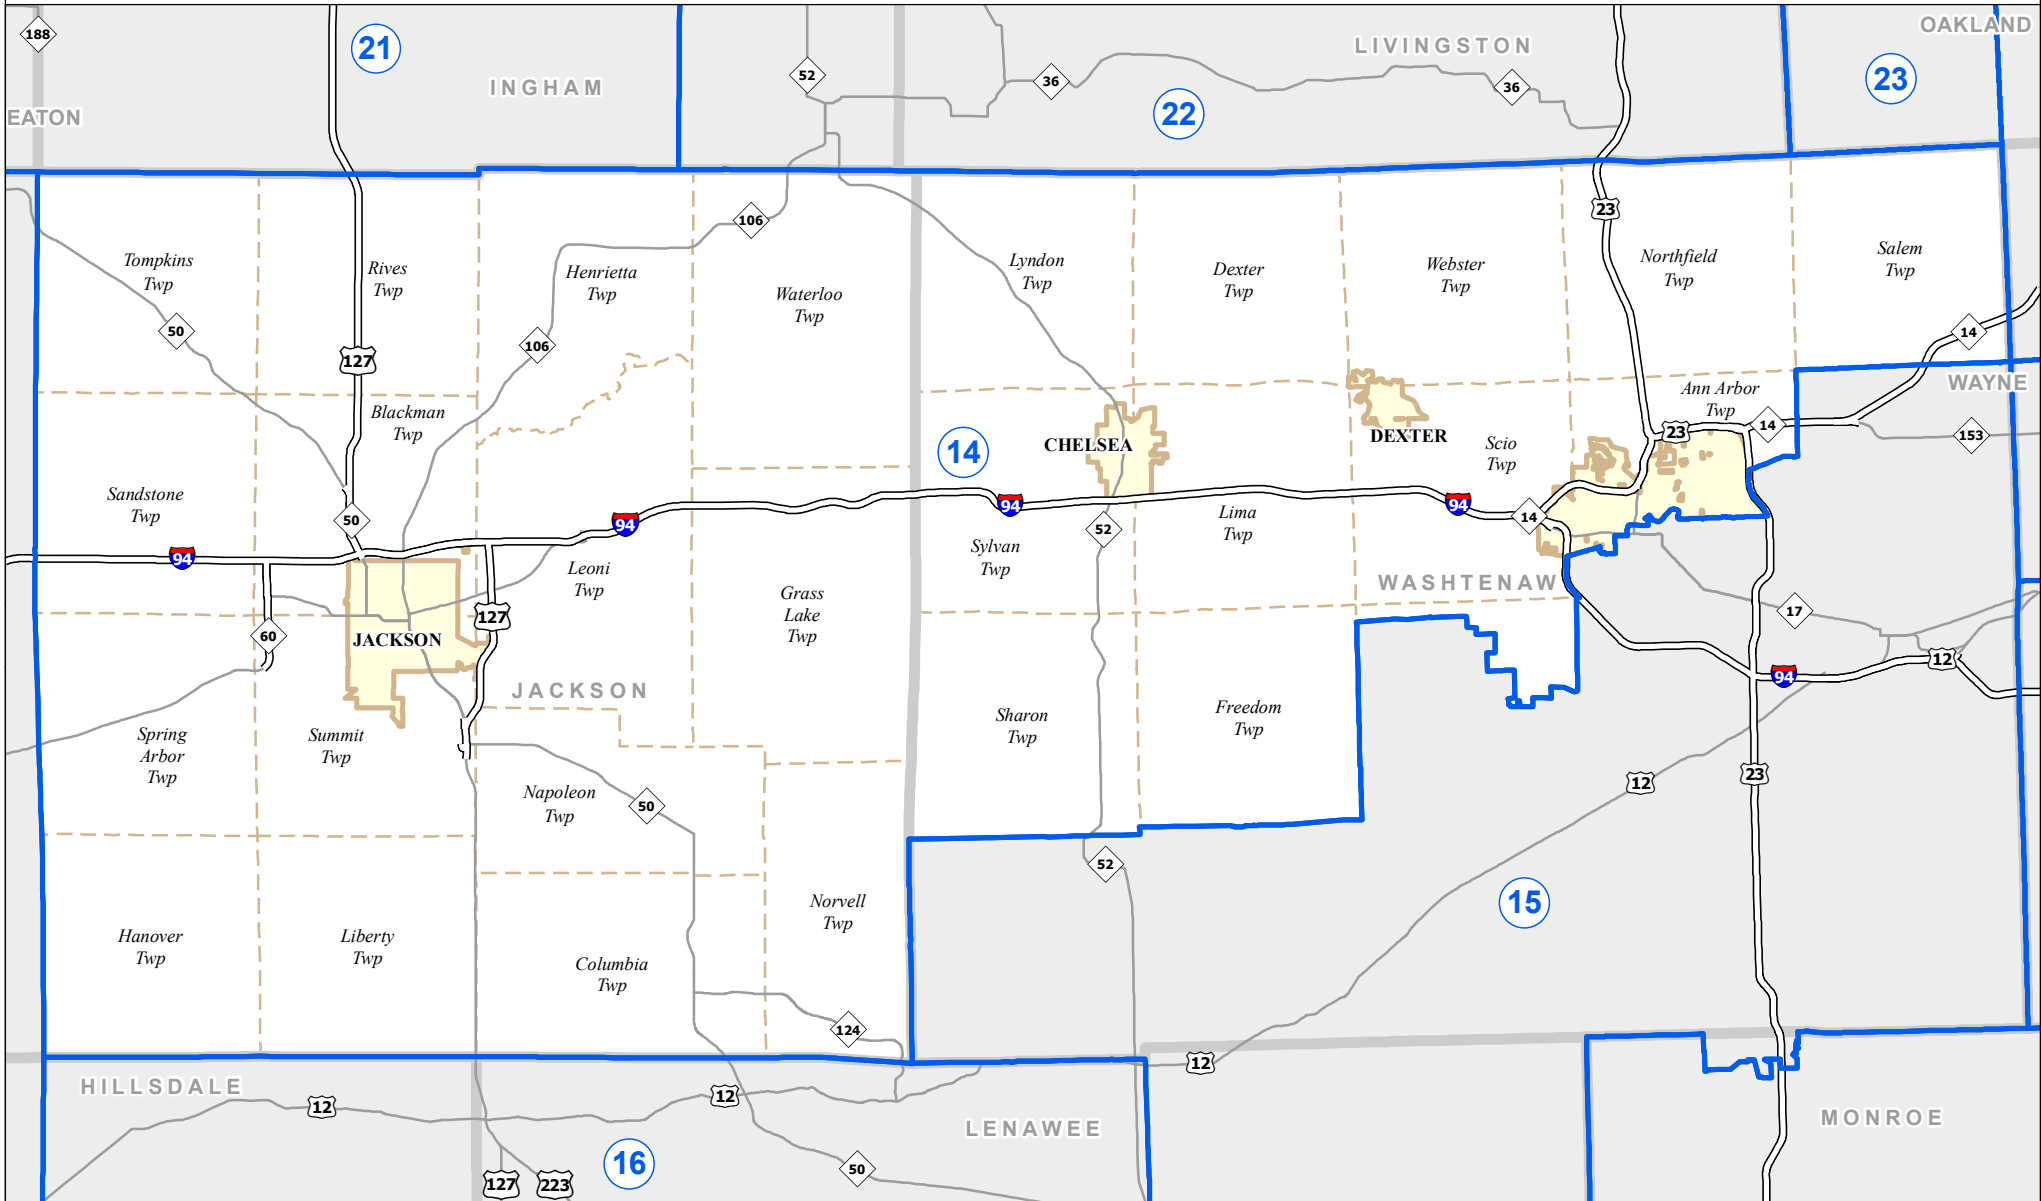

MICHIGAN SENATE DISTRICT 14 2021 Apportionment Plan

Source:
Base Map - Michigan Geographic Framework v17a, v20
Senate District Boundaries - 2021 Apportionment Plan as adopted by the Michigan Independent Citizens Redistricting Commission on 12/29/2021 pursuant to its authority and duty in Article IV, Section 6 of the Michigan Constitution of 1963

Legend					
	Senate District		County		Freeway
	City		Township		Highway

Michigan State Senate

District 14

Jackson County (part)
Blackman Township
Columbia Township
Grass Lake Charter Township
Hanover Township
Henrietta Township
Jackson city
Leoni Township
Liberty Township
Napoleon Township
Norvell Township
Rives Township
Sandstone Township
Spring Arbor Township
Summit Township
Tompkins Township
Waterloo Township
Oakland County (part)
Waterford Township (part)
Washtenaw County (part)
Ann Arbor city (part)
Ann Arbor Township (part)
Chelsea city
Dexter city
Dexter Township
Freedom Township
Lima Township
Lodi Township (part)
Lyndon Township
Northfield Township
Salem Township
Scio Township
Sharon Township
Sylvan Township
Webster Township

2021 Apportionment Plan as adopted by the Michigan Independent Citizens Redistricting Commission on 12/28/2021 pursuant to its authority and duty in Article IV, Section 6 of the Michigan Constitution of 1963.