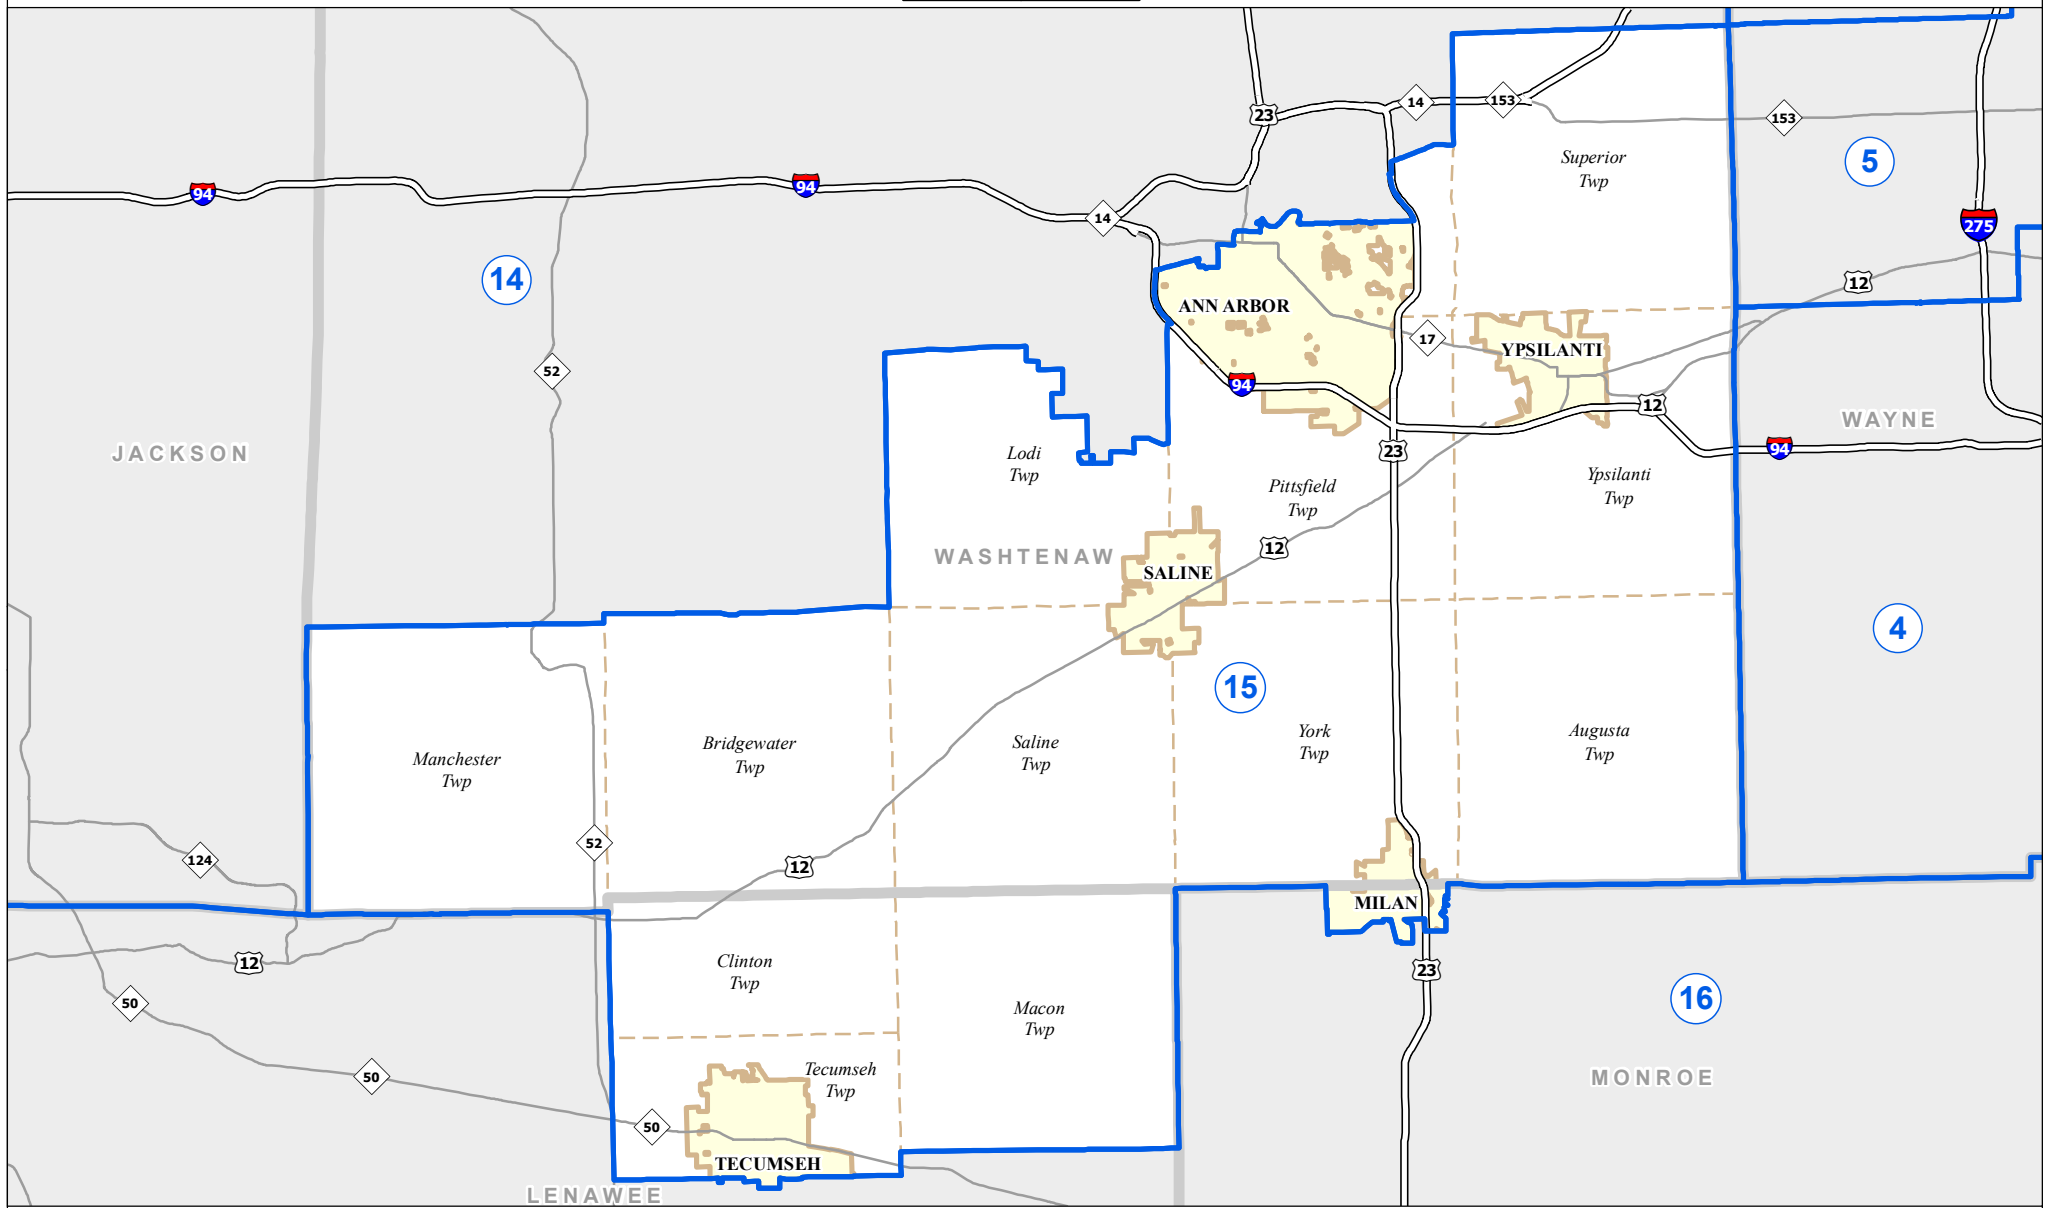

MICHIGAN SENATE DISTRICT 15 2021 Apportionment Plan

Source:
Base Map - Michigan Geographic Framework v17a, v20
Senate District Boundaries - 2021 Apportionment Plan as adopted by the Michigan Independent Citizens Redistricting Commission on 12/29/2021 pursuant to its authority and duty in Article IV, Section 6 of the Michigan Constitution of 1963

Legend

Senate District	County	Freeway
City	Township	Highway

Michigan State Senate

District 15

Lenawee County (part)

Clinton Township

Macon Township

Tecumseh city

Tecumseh Township

Monroe County (part)

Milan Township (part)

Milan city (part)

Washtenaw County (part)

Ann Arbor city (part)

Ann Arbor Township (part)

Augusta Township

Bridgewater Township

Lodi Township (part)

Manchester Township

Milan city (part)

Pittsfield Charter Township

Saline city

Saline Township

Superior Township