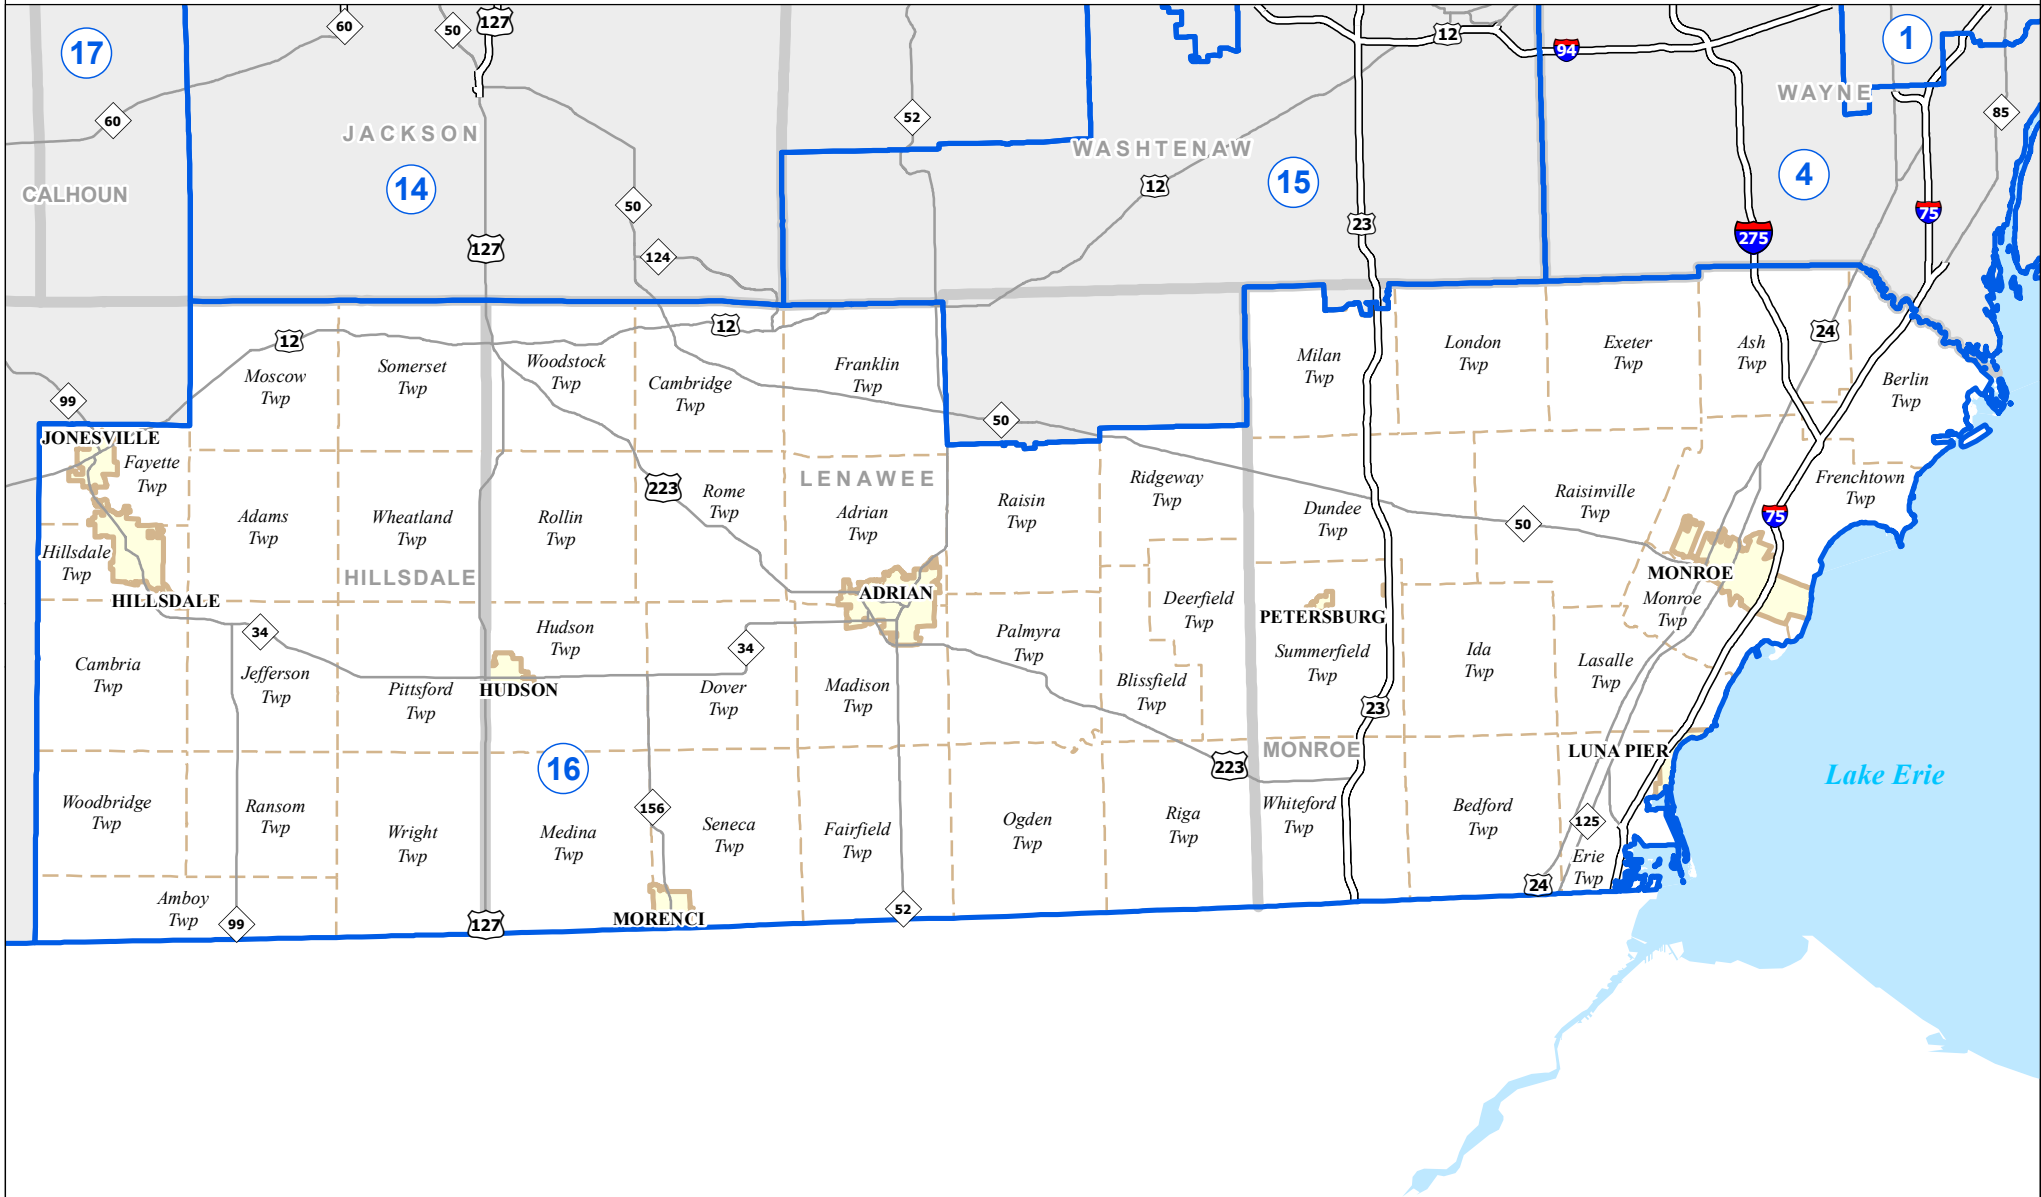

MICHIGAN SENATE DISTRICT 16

2021 Apportionment Plan

0 2.5 5 Miles

Source:
Base Map - Michigan Geographic Framework v17a, v20
Senate District Boundaries - 2021 Apportionment Plan as adopted by the
Michigan Independent Citizens Redistricting Commission on 12/28/2021
pursuant to its authority and duty in Article IV, Section 6 of the Michigan
Constitution of 1963

Legend					
	Senate District		County		Freeway
	City		Township		Highway

Michigan State Senate

District 16

Hillsdale County (part)

Adams Township
Amboy Township
Cambria Township
Fayette Township
Hillsdale city
Hillsdale Township
Jefferson Township
Jonesville city
Moscow Township
Pittsford Township
Ransom Township
Somerset Township
Wheatland Township
Woodbridge Township
Wright Township

Lenawee County (part)

Adrian city
Adrian Township
Blissfield Township
Cambridge Township
Deerfield Township
Dover Township
Fairfield Township
Franklin Township
Hudson city
Hudson Township
Madison Charter Township
Medina Township
Morenci city
Ogden Township
Palmyra Township
Raisin Township
Ridgeway Township
Riga Township
Rollin Township
Rome Township
Seneca Township
Woodstock Township

Monroe County (part)

Ash Township
Bedford Township
Berlin Township

Dundee Township
Erie Township
Exeter Township
Frenchtown Township
Ida Township
La Salle Township
London Township
Luna Pier city
Milan Township (part)
Monroe city
Monroe Township
Petersburg city
Raisinville Township
Summerfield Township
Whiteford Township