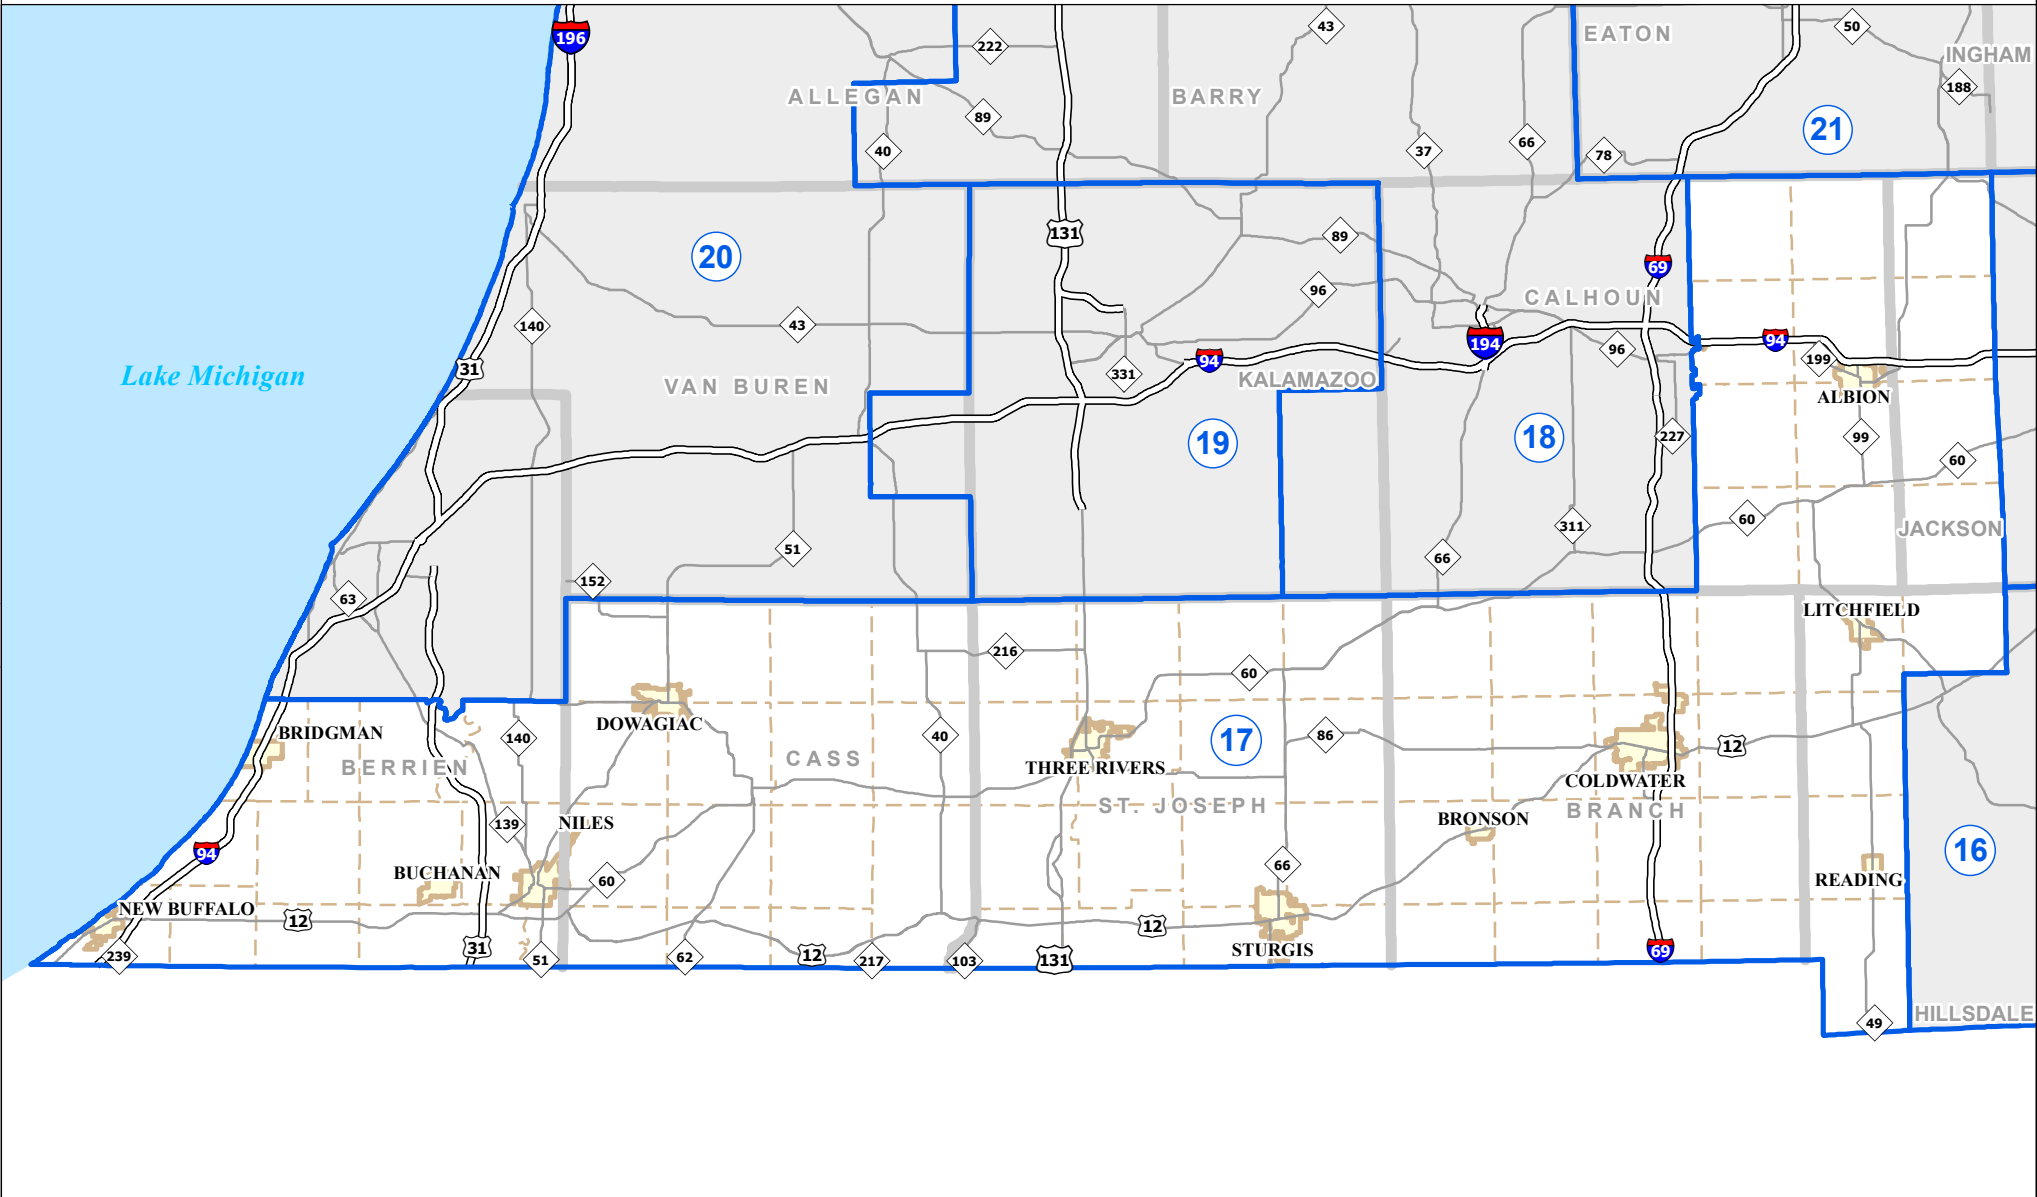

# MICHIGAN SENATE DISTRICT 17 2021 Apportionment Plan

0 2.5 5 Miles

Source:  
Base Map - Michigan Geographic Framework v17a, v20  
Senate District Boundaries - 2021 Apportionment Plan as adopted by the  
Michigan Independent Citizens Redistricting Commission on 12/29/2021  
pursuant to its authority and duty in Article IV, Section 6 of the Michigan  
Constitution of 1963

**Legend**

Senate District	County	Freeway
City	Township	Highway

### Hillsdale County (part)

- Allen Township
- Camden Township
- Litchfield city
- Litchfield Township
- Reading city
- Reading Township
- Scipio Township

### Jackson County (part)

- Concord Township
- Parma Township
- Pulaski Township
- Springport Township