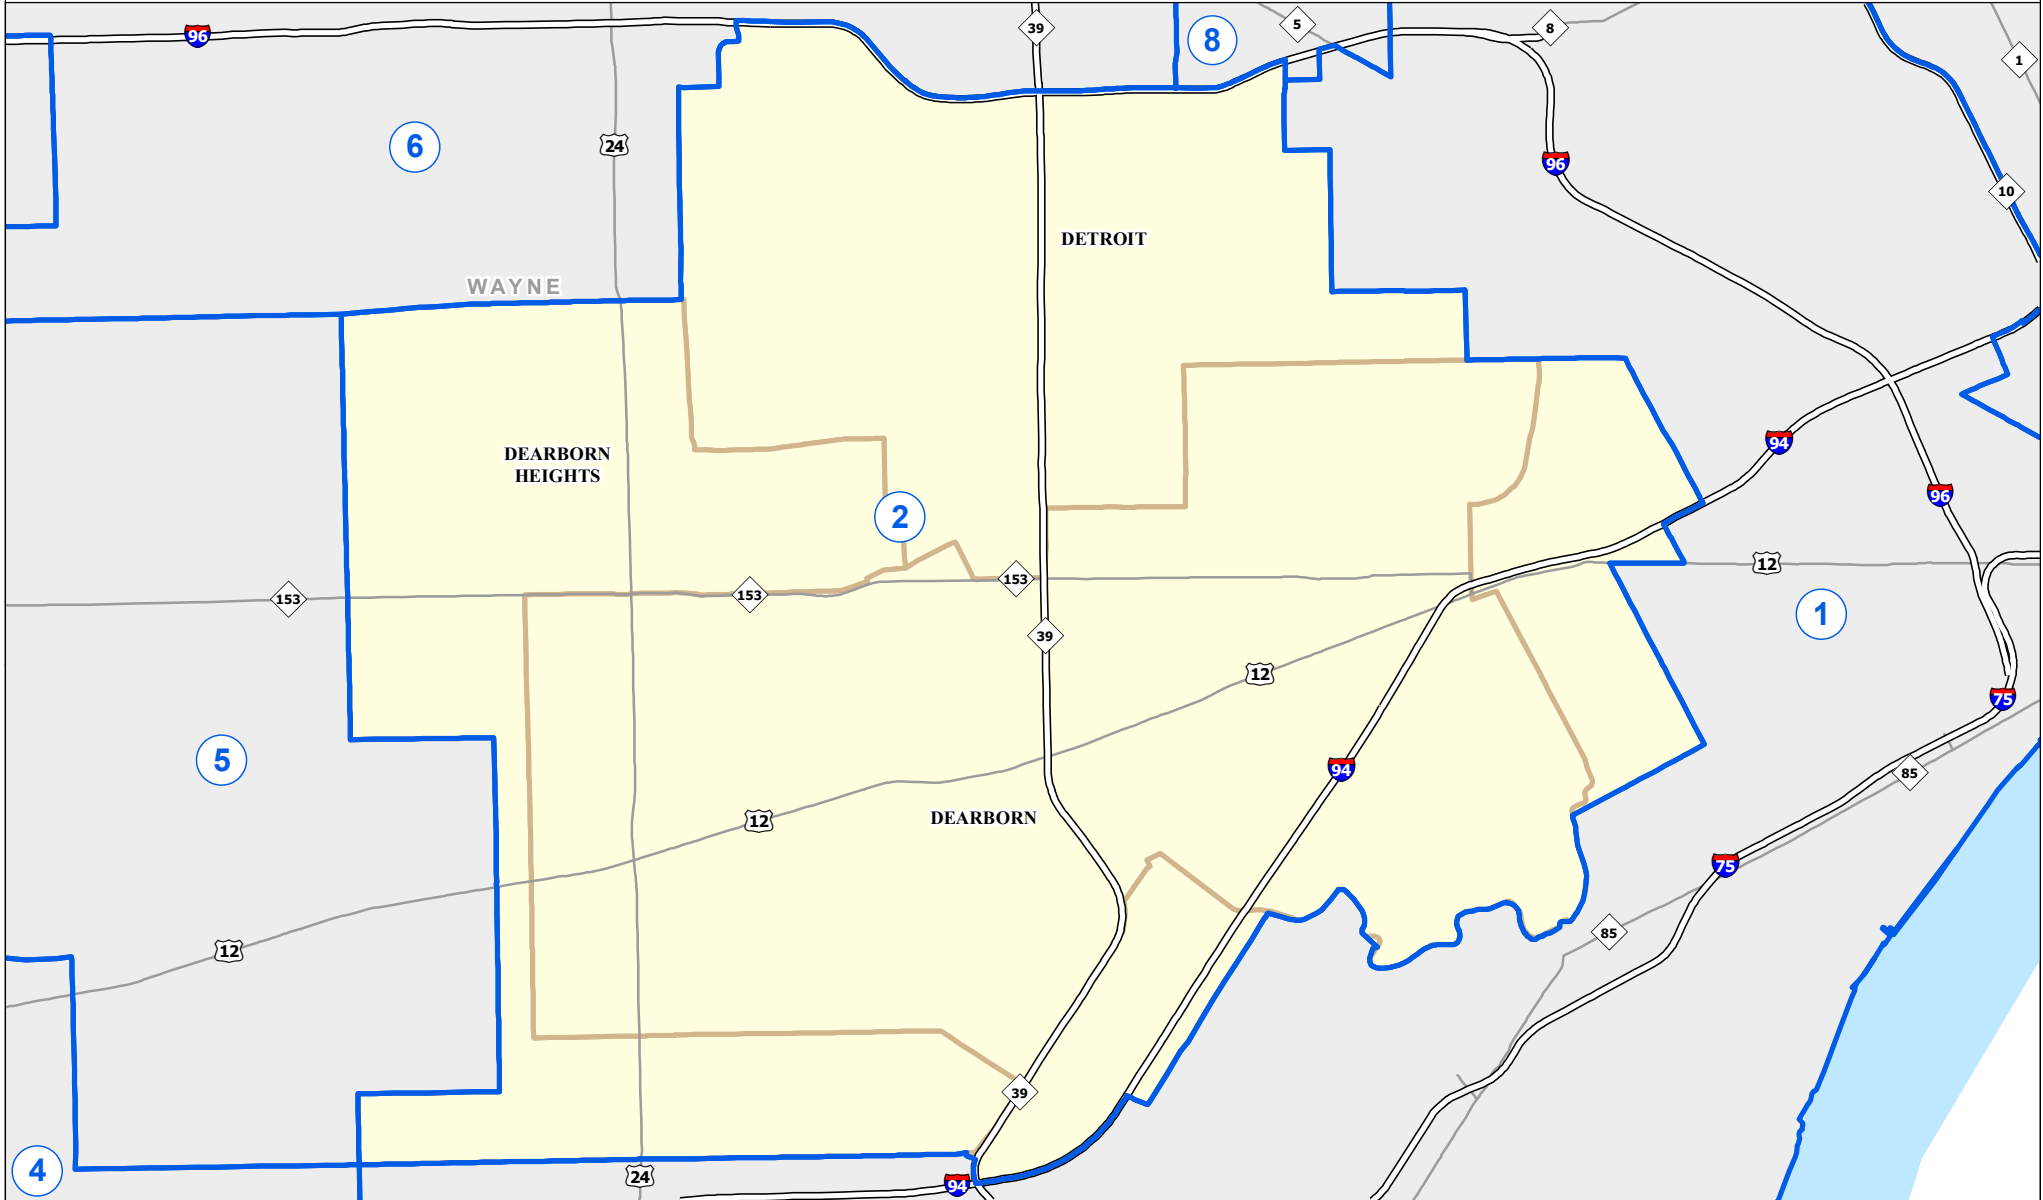

MICHIGAN SENATE DISTRICT 2 2021 Apportionment Plan

Source:
Base Map - Michigan Geographic Framework v17a, v20
Senate District Boundaries - 2021 Apportionment Plan as adopted by the
Michigan Independent Citizens Redistricting Commission on 12/29/2021
pursuant to its authority and duty in Article IV, Section 6 of the Michigan
Constitution of 1963

Legend

Senate District	County	Freeway
City	Township	Highway

Michigan State Senate

District 2

Wayne County (part)
Allen Park city (part)
Dearborn city
Dearborn Heights city
Detroit city (part)