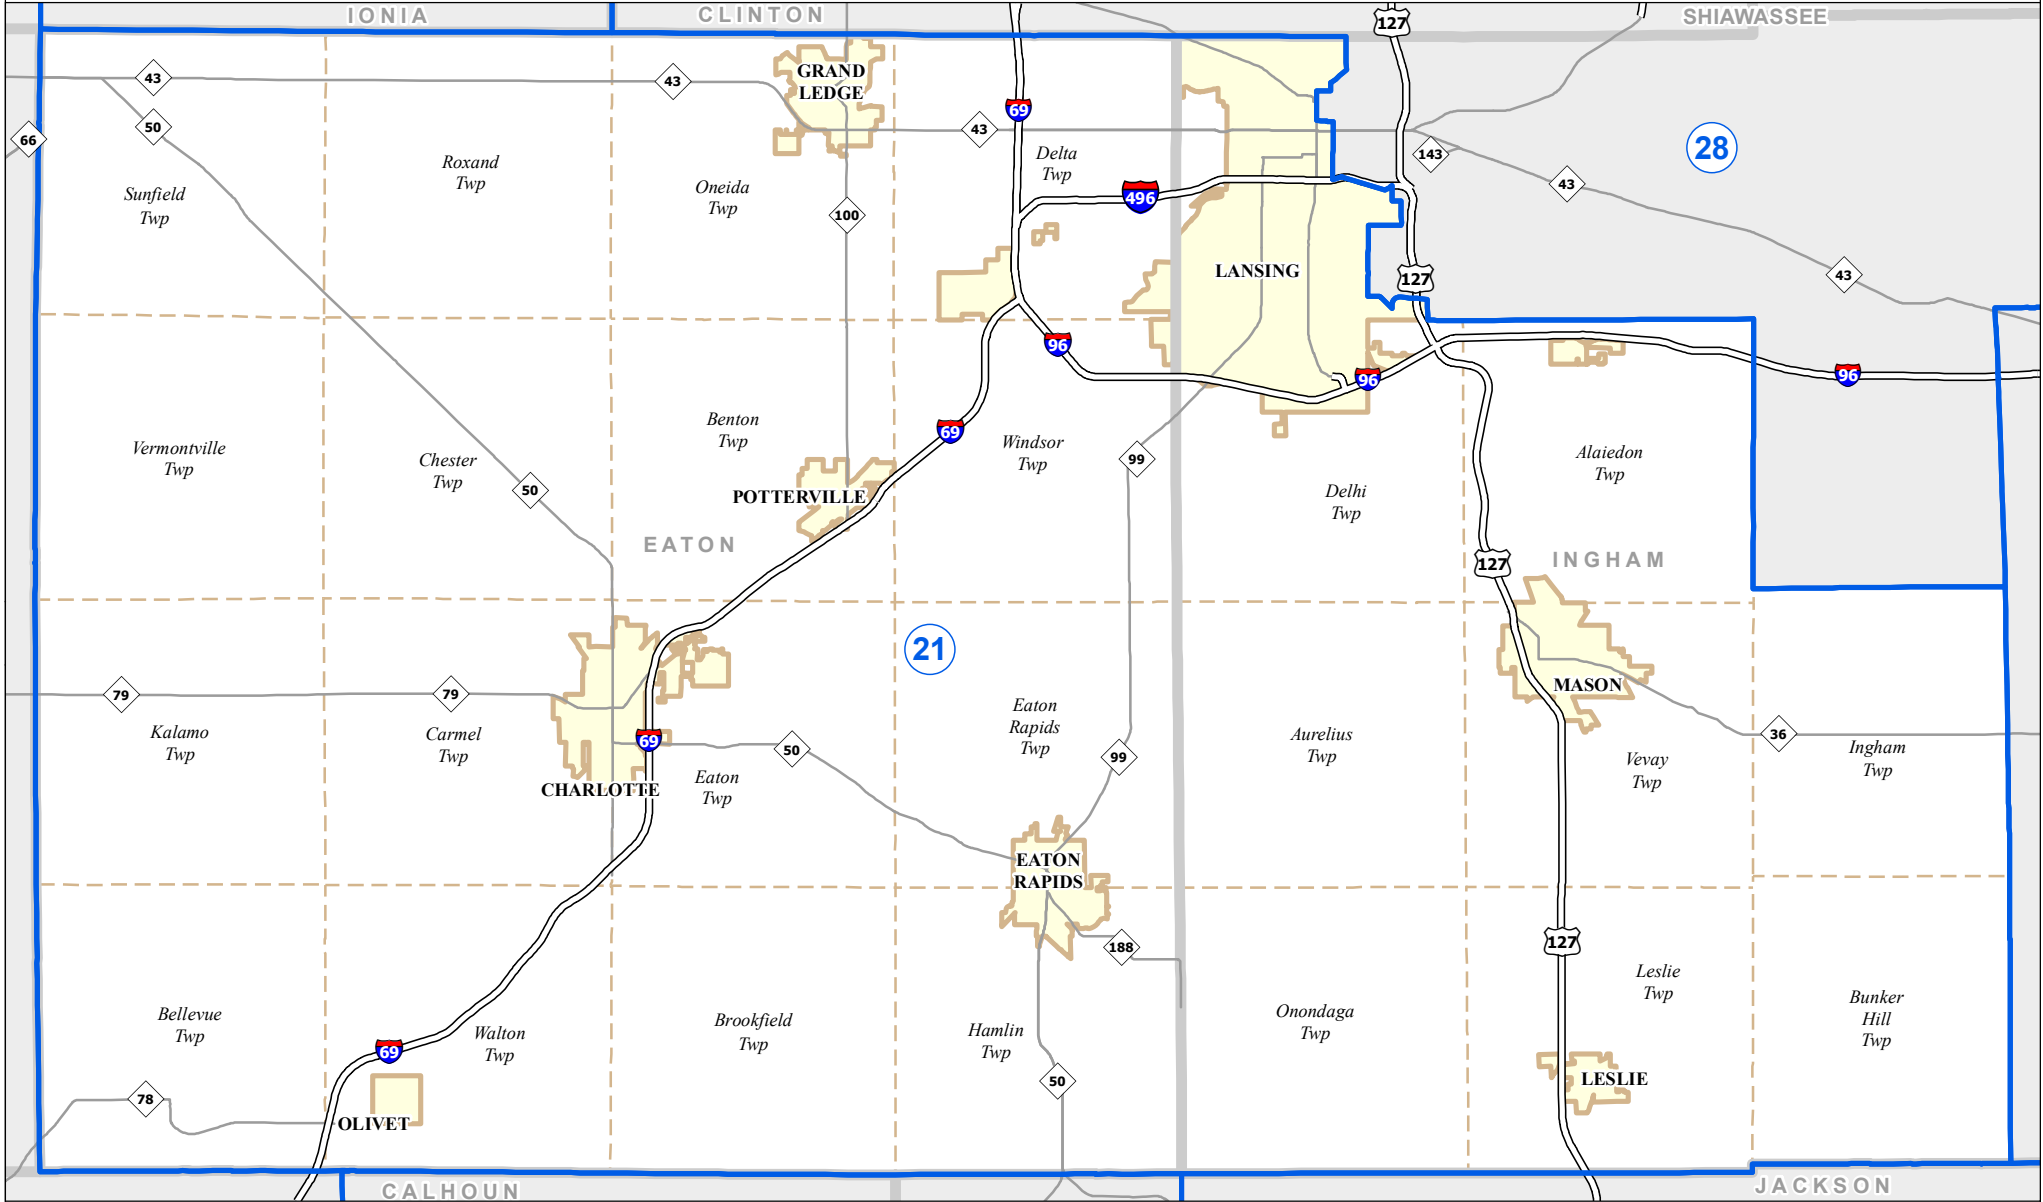

MICHIGAN SENATE DISTRICT 21 2021 Apportionment Plan

0 2.5 5 Miles

Source:
Base Map - Michigan Geographic Framework v17a, v20
Senate District Boundaries - 2021 Apportionment Plan as adopted by the
Michigan Independent Citizens Redistricting Commission on 12/29/2021
pursuant to its authority and duty in Article IV, Section 6 of the Michigan
Constitution of 1963

Legend					
	Senate District		County		Freeway
	City		Township		Highway

Michigan State Senate

District 21

Eaton County

Ingham County (part)

Alaiedon Township

Aurelius Township

Bunker Hill Township

Delhi Charter Township

Ingham Township

Lansing city (part)

Lansing Township (part)

Leslie city

Leslie Township

Mason city

Onondaga Township

Vevay Township