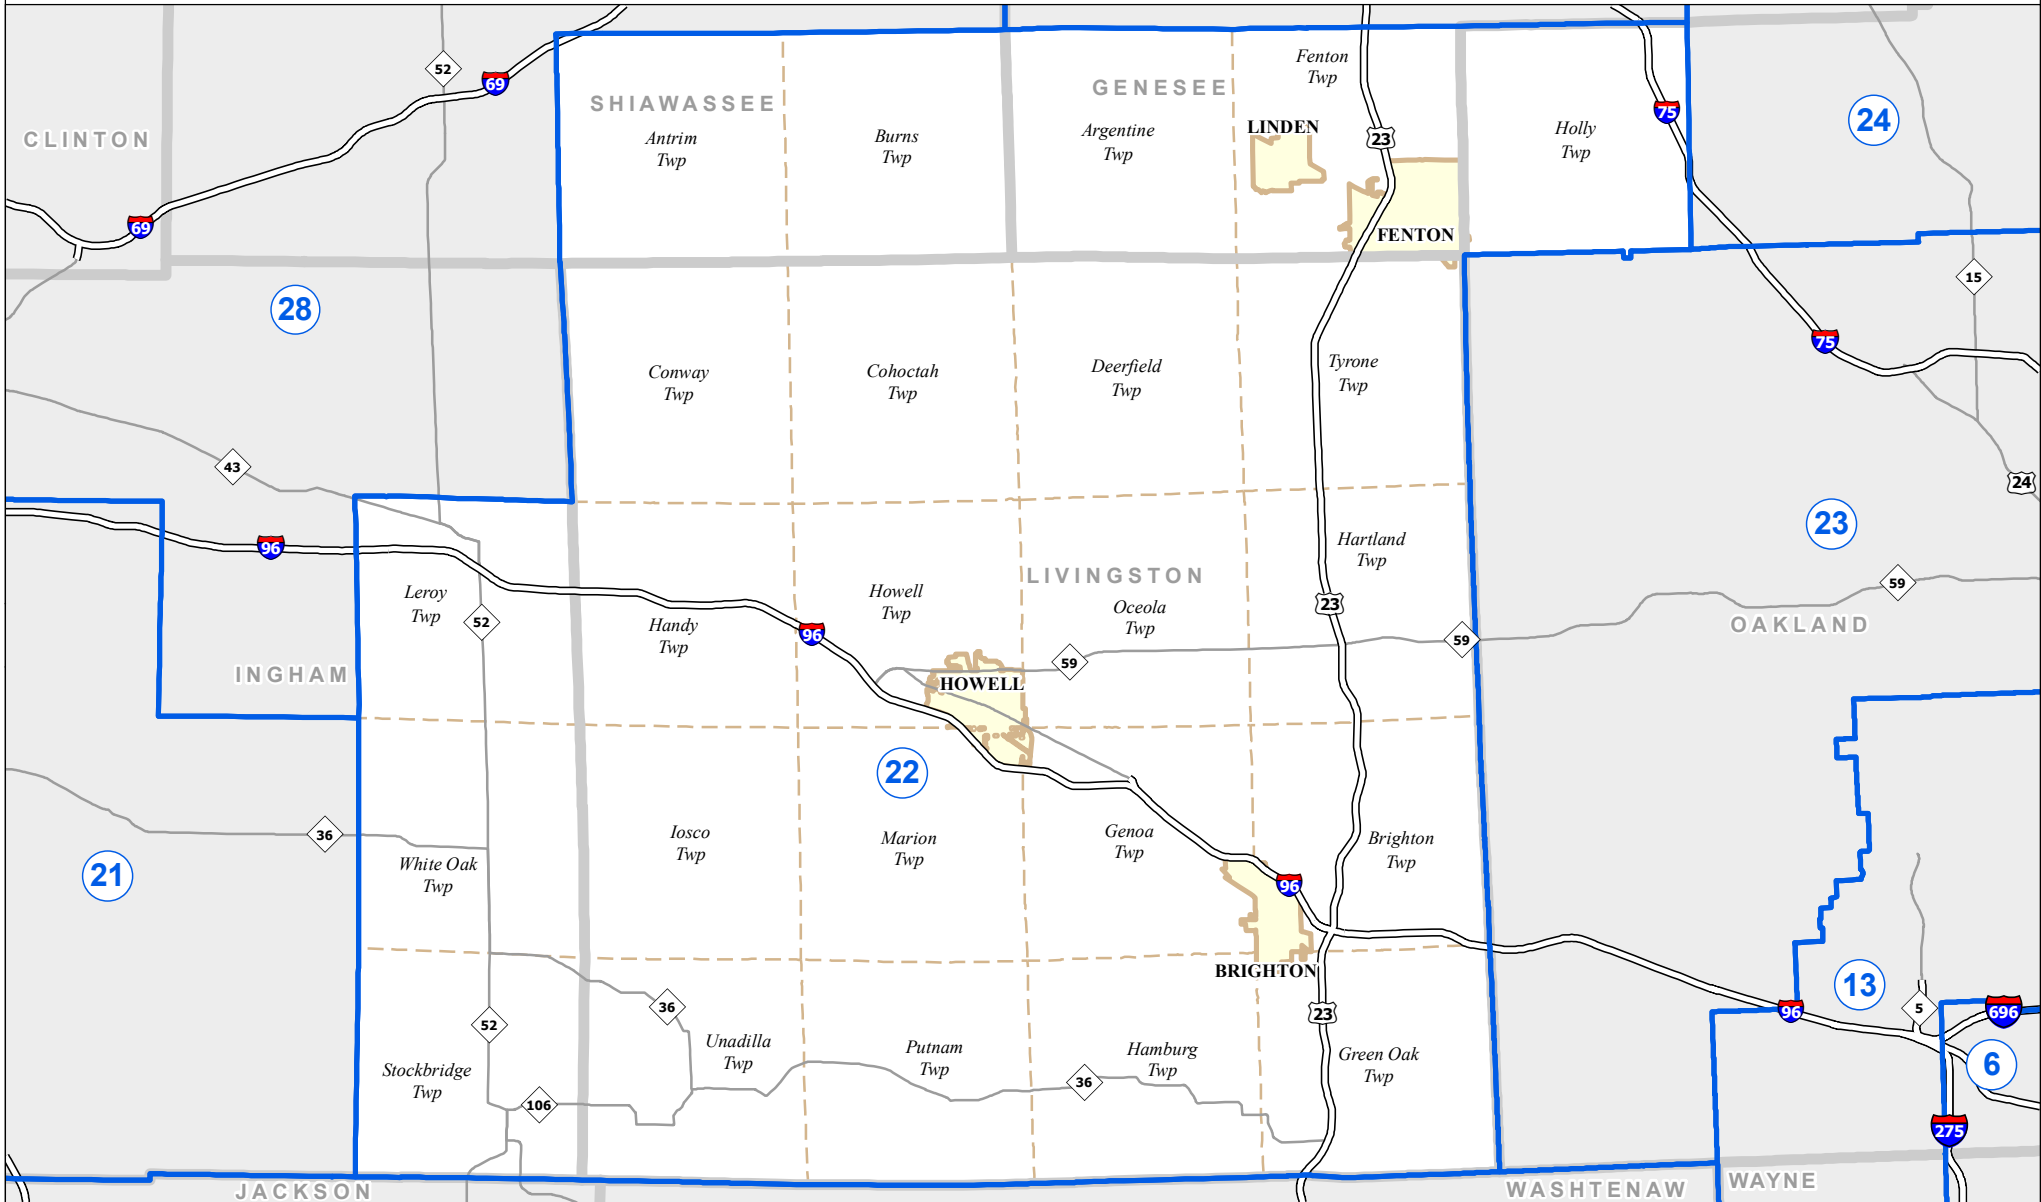

MICHIGAN SENATE DISTRICT 22 2021 Apportionment Plan

Source:
Base Map - Michigan Geographic Framework v17a, v20
Senate District Boundaries - 2021 Apportionment Plan as adopted by the
Michigan Independent Citizens Redistricting Commission on 12/28/2021
pursuant to its authority and duty in Article IV, Section 6 of the Michigan
Constitution of 1963

Legend					
	Senate District		County		Freeway
	City		Township		Highway

Michigan State Senate

District 22

Genesee County (part)

Argentine Township

Fenton city (part)

Fenton Township

Linden city

Ingham County (part)

Leroy Township

Stockbridge Township

White Oak Township

Livingston County

Oakland County (part)

Fenton city (part)

Holly Township

Shiawassee County (part)

Antrim Township

Burns Township