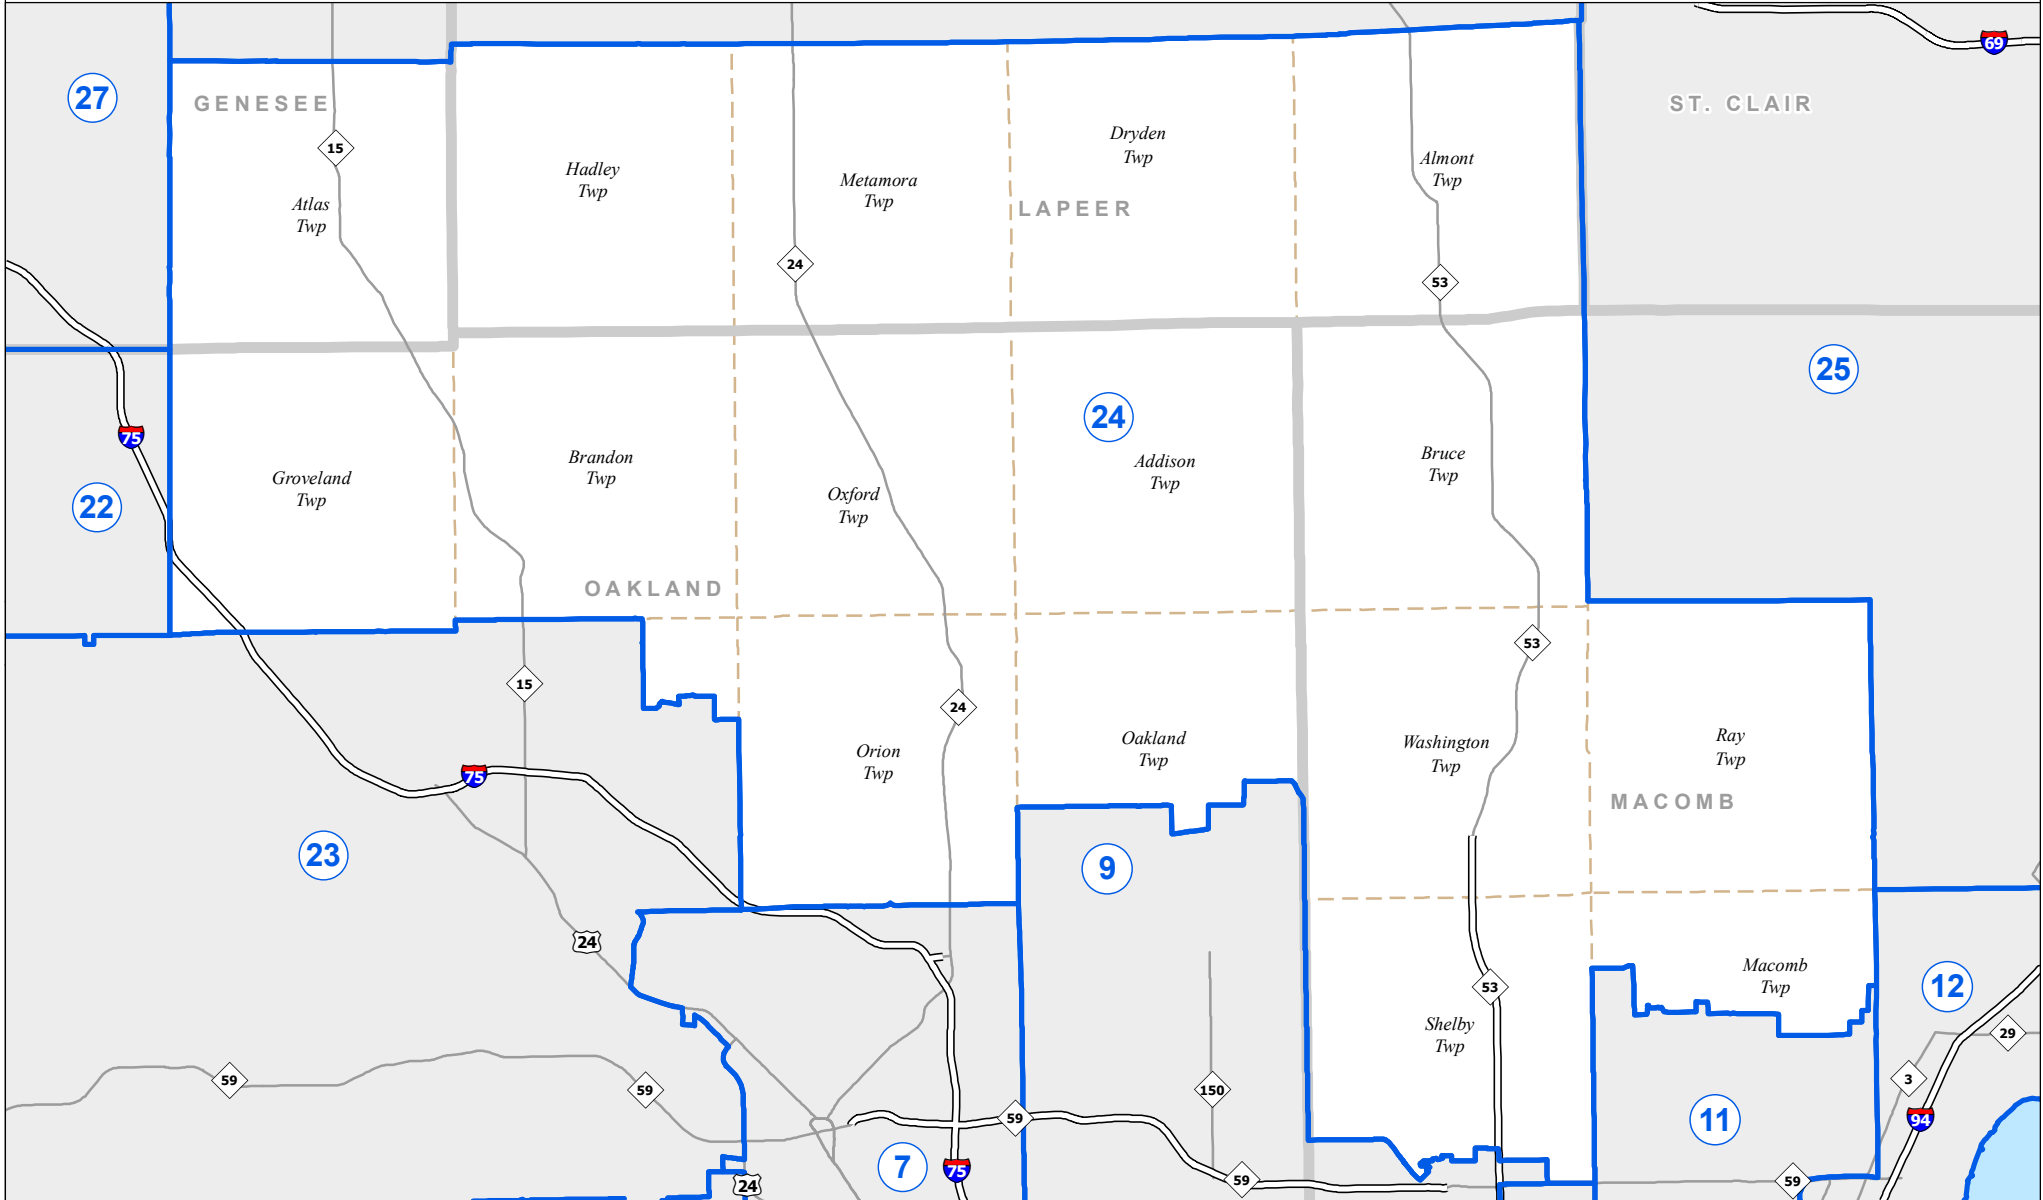

# MICHIGAN SENATE DISTRICT 24 2021 Apportionment Plan

Source:  
Base Map - Michigan Geographic Framework v17a, v20  
Senate District Boundaries - 2021 Apportionment Plan as adopted by the  
Michigan Independent Citizens Redistricting Commission on 12/29/2021  
pursuant to its authority and duty in Article IV, Section 6 of the Michigan  
Constitution of 1963

**Legend**

Senate District	County	Freeway
City	Township	Highway

## **District 24**

Genesee County (part)

Atlas Township

Lapeer County (part)

Almont Township

Dryden Township

Hadley Township

Metamora Township

Macomb County (part)

Bruce Township

Macomb Township (part)

Ray Township

Shelby Charter Township (part)

Washington Township

Oakland County (part)

Addison Township