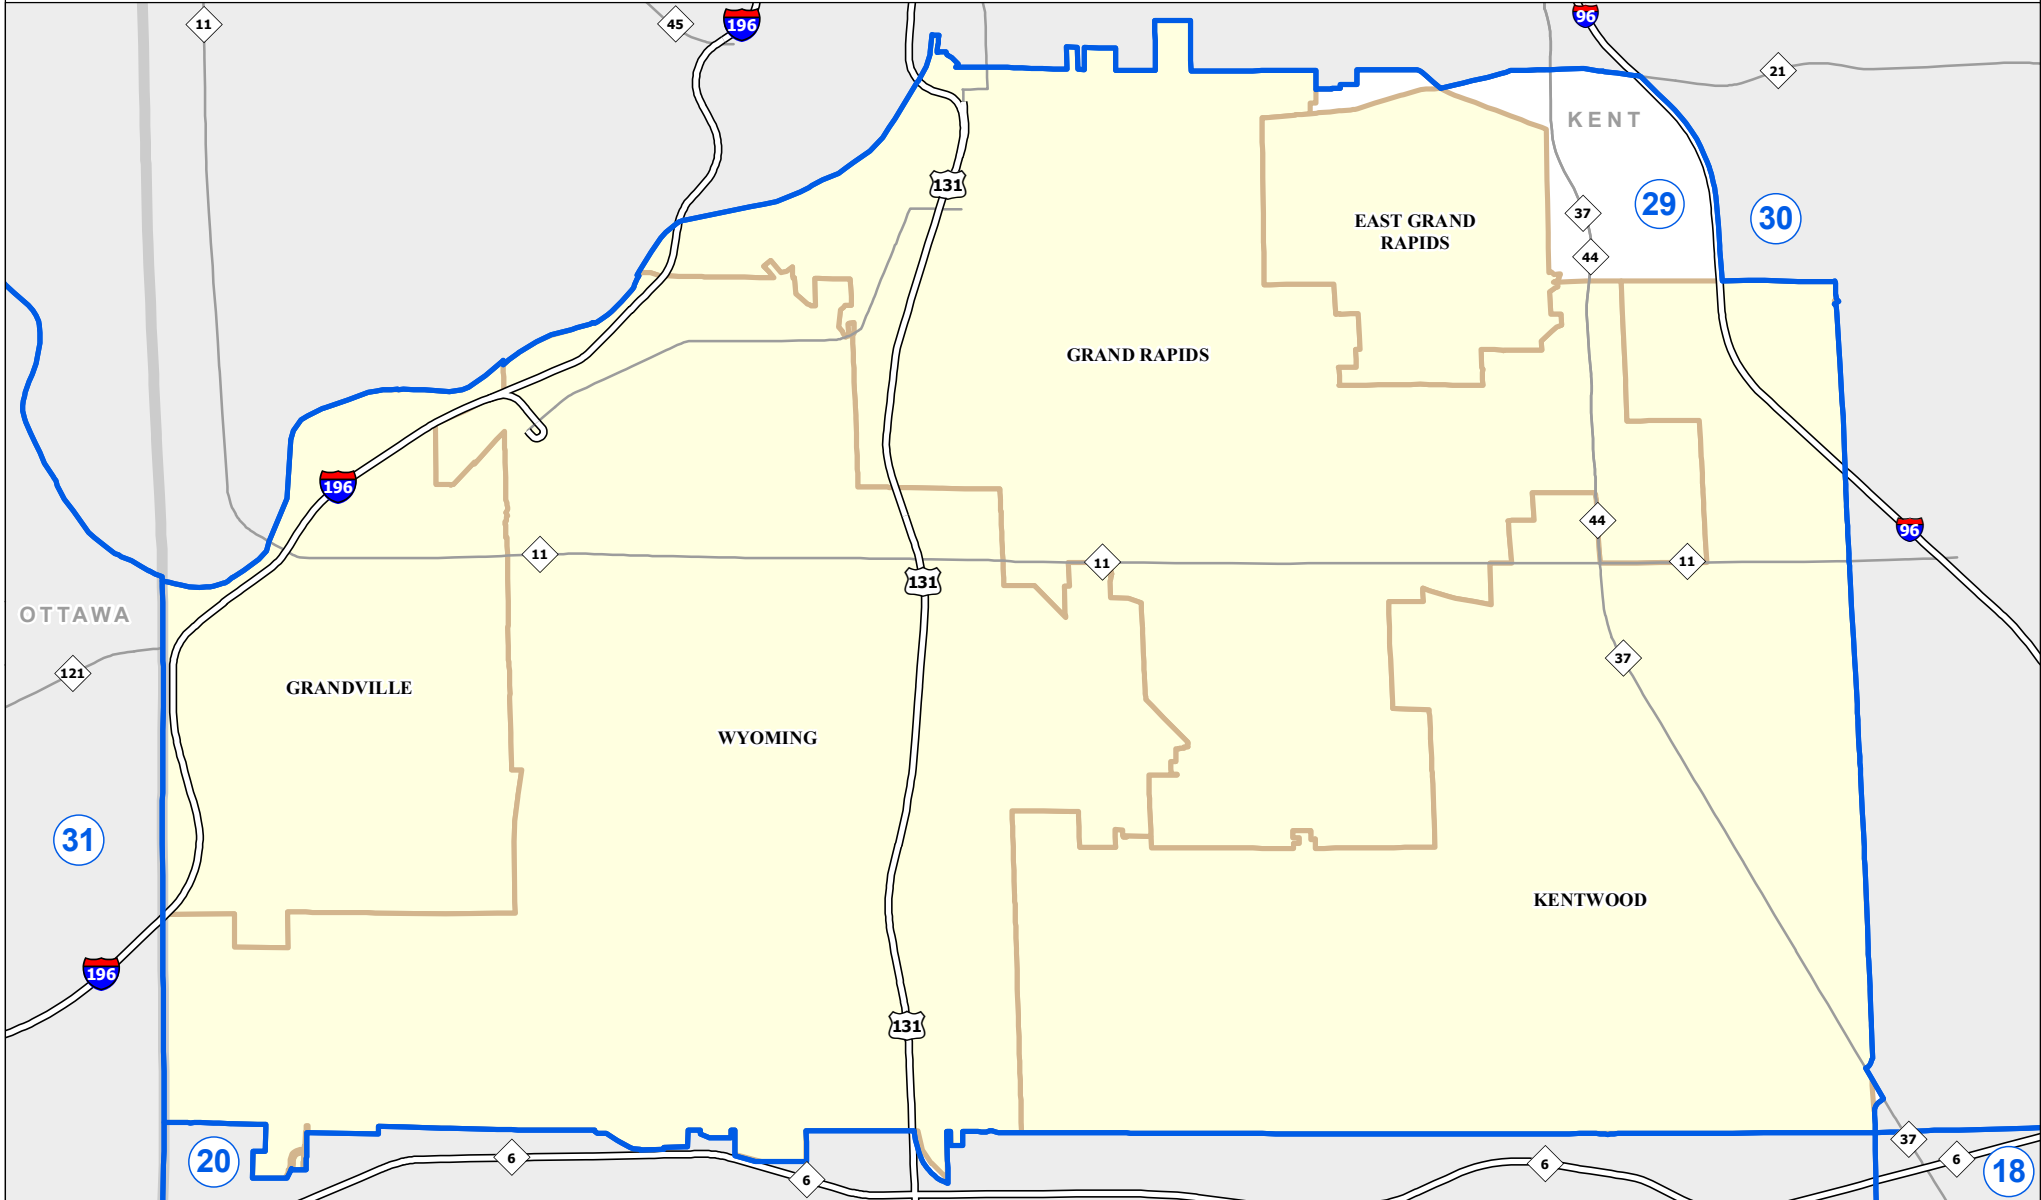

# MICHIGAN SENATE DISTRICT 29 2021 Apportionment Plan

0 2.5 5 Miles

Source:  
Base Map - Michigan Geographic Framework v17a, v20  
Senate District Boundaries - 2021 Apportionment Plan as adopted by the  
Michigan Independent Citizens Redistricting Commission on 12/29/2021  
pursuant to its authority and duty in Article IV, Section 6 of the Michigan  
Constitution of 1963

**Legend**

Senate District	County	Freeway
City	Township	Highway

## **District 29**

Kent County (part)

East Grand Rapids city

Grand Rapids city (part)

Grand Rapids Charter Twp. (part)

Grandville city

Kentwood city

Wyoming city