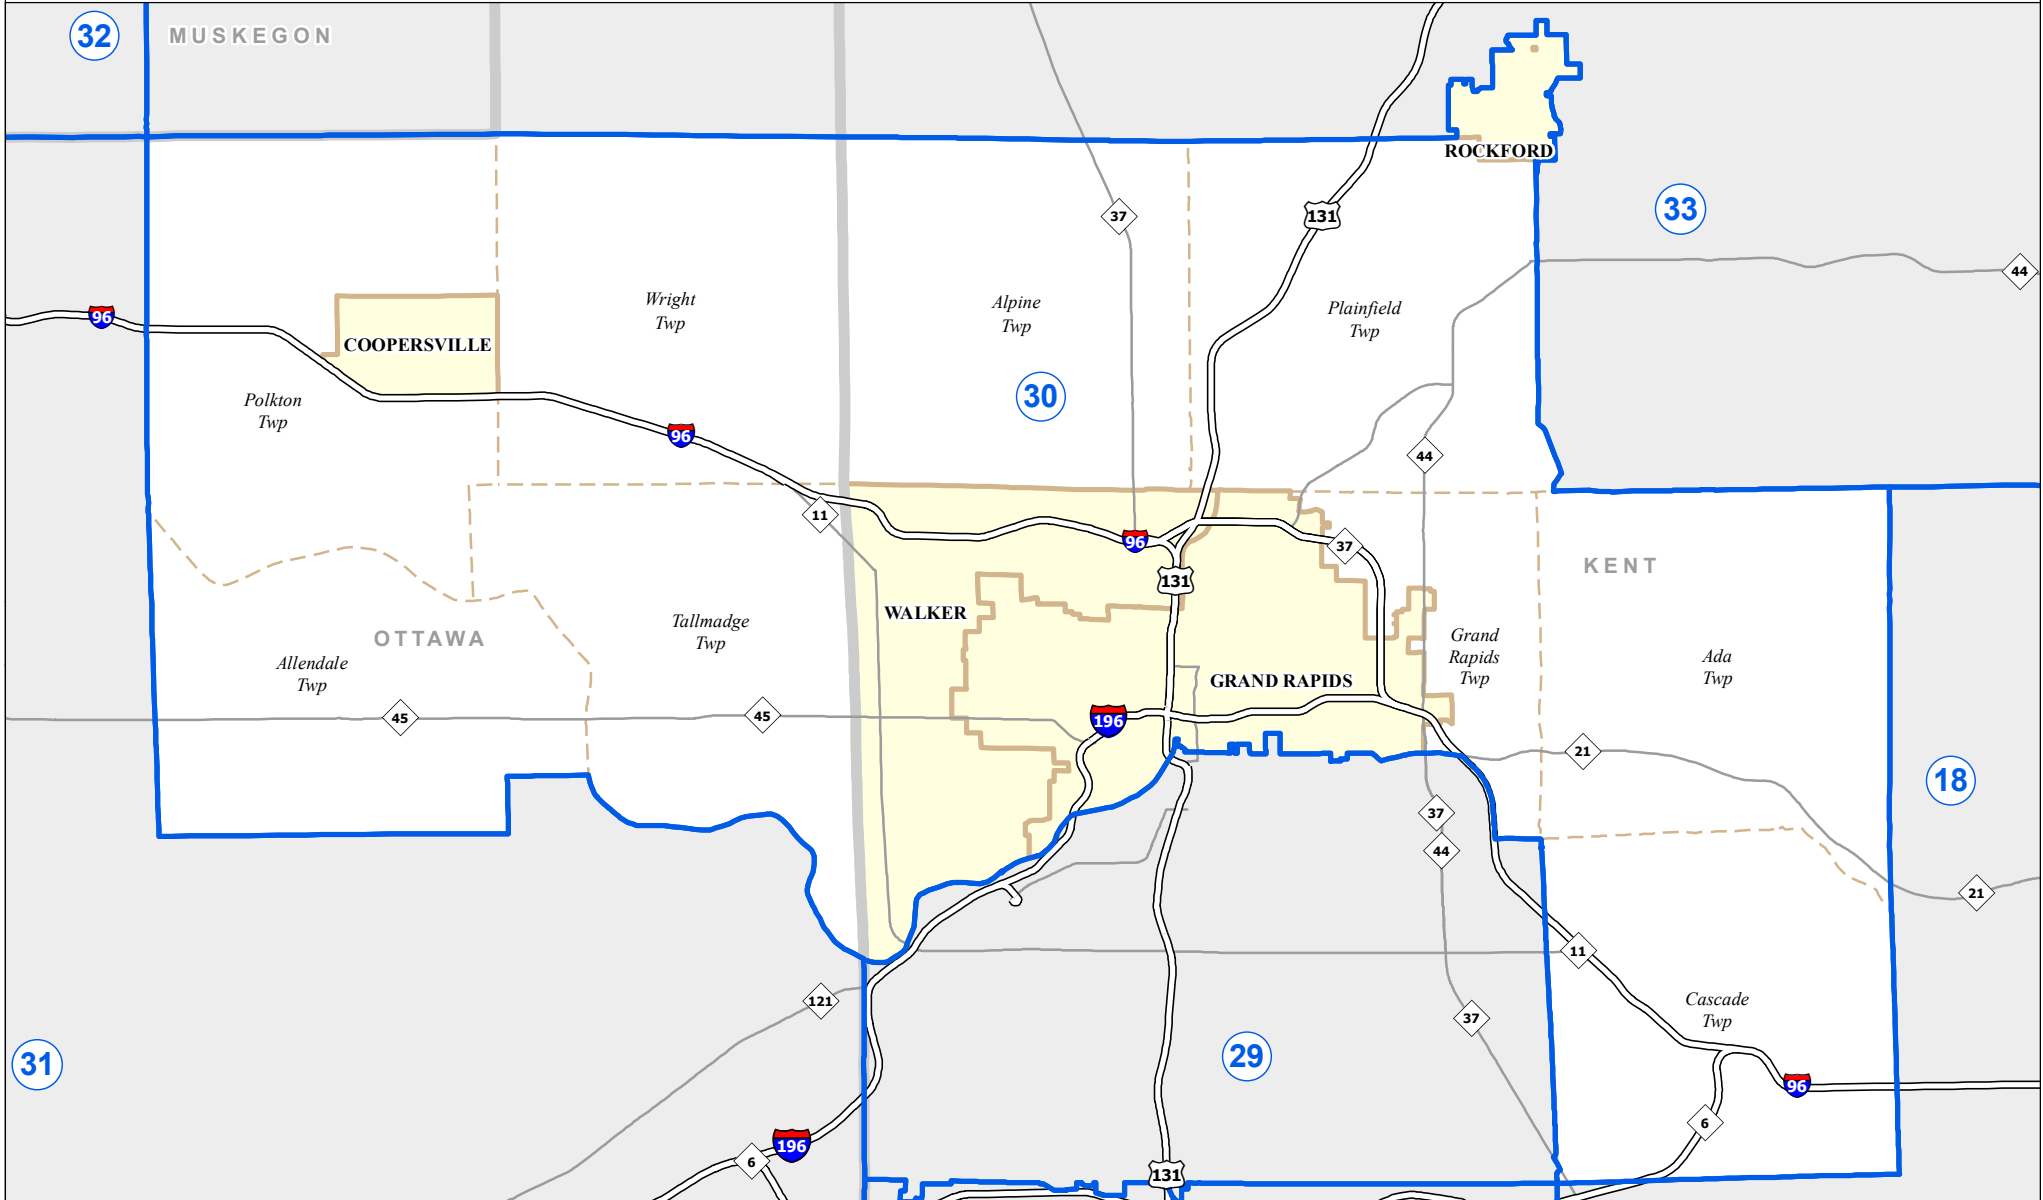

MICHIGAN SENATE DISTRICT 30 2021 Apportionment Plan

Source:
Base Map - Michigan Geographic Framework v17a, v20
Senate District Boundaries - 2021 Apportionment Plan as adopted by the Michigan Independent Citizens Redistricting Commission on 12/28/2021 pursuant to its authority and duty in Article IV, Section 6 of the Michigan Constitution of 1963

Legend

Senate District	County	Freeway
City	Township	Highway

Michigan State Senate

District 30

Kent County (part)

Ada Township

Alpine Township

Cascade Township

Grand Rapids city (part)

Grand Rapids Charter Twp. (part)

Plainfield Township

Rockford city

Walker city

Ottawa County (part)

Allendale Township

Coopersville city

Polkton Township

Tallmadge Township

Wright Township