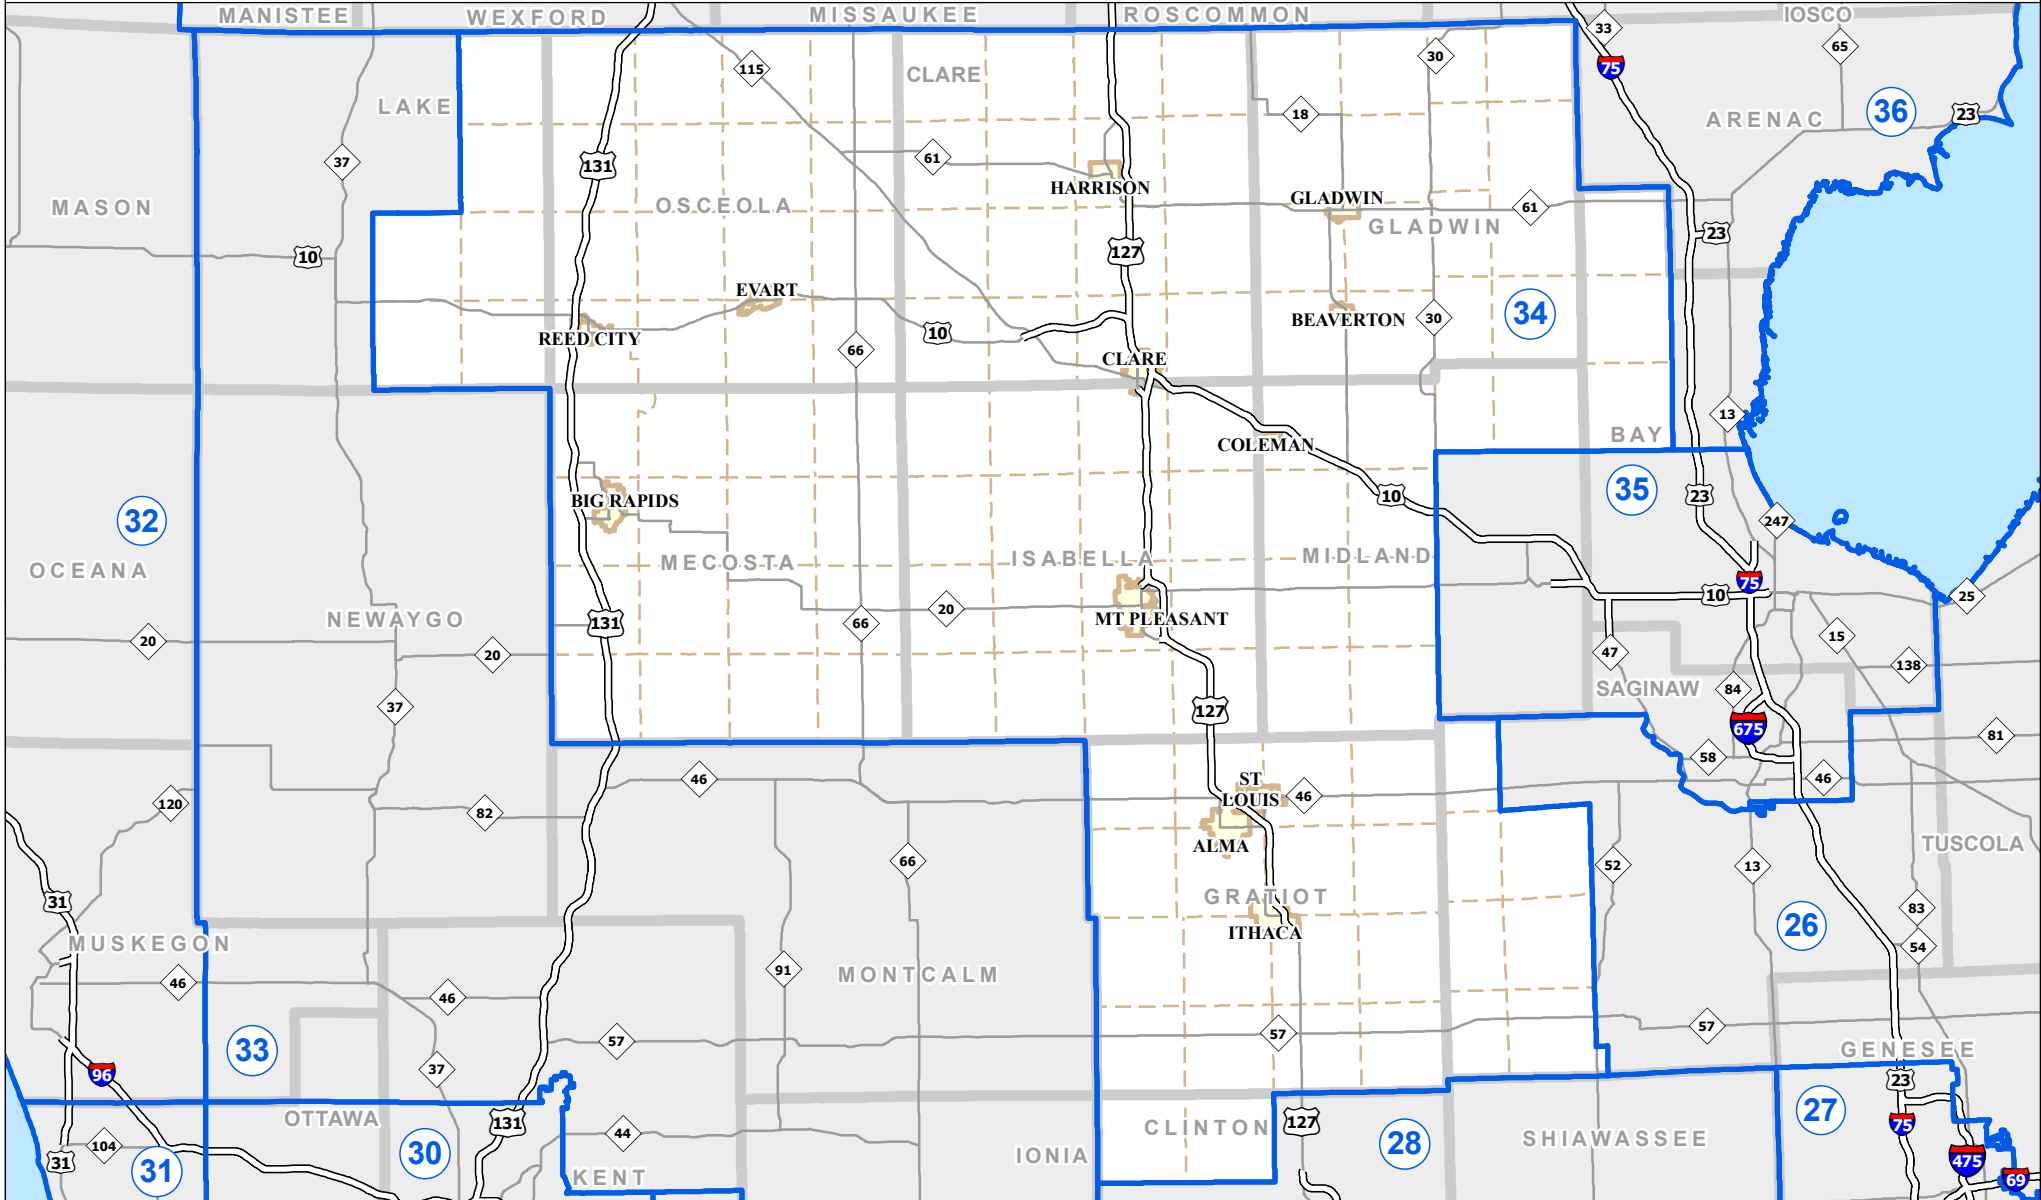

# MICHIGAN SENATE DISTRICT 34

## 2021 Apportionment Plan

0 2.5 5 Miles

Source:  
 Base Map - Michigan Geographic Framework v17a, v20  
 Senate District Boundaries - 2021 Apportionment Plan as adopted by the  
 Michigan Independent Citizens Redistricting Commission on 12/29/2021  
 pursuant to its authority and duty in Article IV, Section 6 of the Michigan  
 Constitution of 1963

Legend					
	Senate District		County		Freeway
	City		Township		Highway

## **District 34**

Bay County (part)  
    Garfield Township  
    Gibson Township  
    Mount Forest Township  
Clare County  
Clinton County (part)  
    Essex Township  
    Lebanon Township  
Gladwin County  
Gratiot County  
Isabella County  
Lake County (part)  
    Chase Township  
    Cherry Valley Township  
    Dover Township  
    Ellsworth Township  
    Pinora Township  
    Yates Township  
Mecosta County  
Midland County (part)  
    Coleman city  
    Edenville Township  
    Geneva Township  
    Greendale Township  
    Hope Township  
    Jasper Township  
    Jerome Township  
    Lee Township  
    Mills Township  
    Porter Township  
    Warren Township  
Osceola County  
Saginaw County (part)  
    Brady Township  
    Brant Township  
    Chapin Township  
    Fremont Township  
    Jonesfield Township  
    Lakefield Township  
    Marion Township