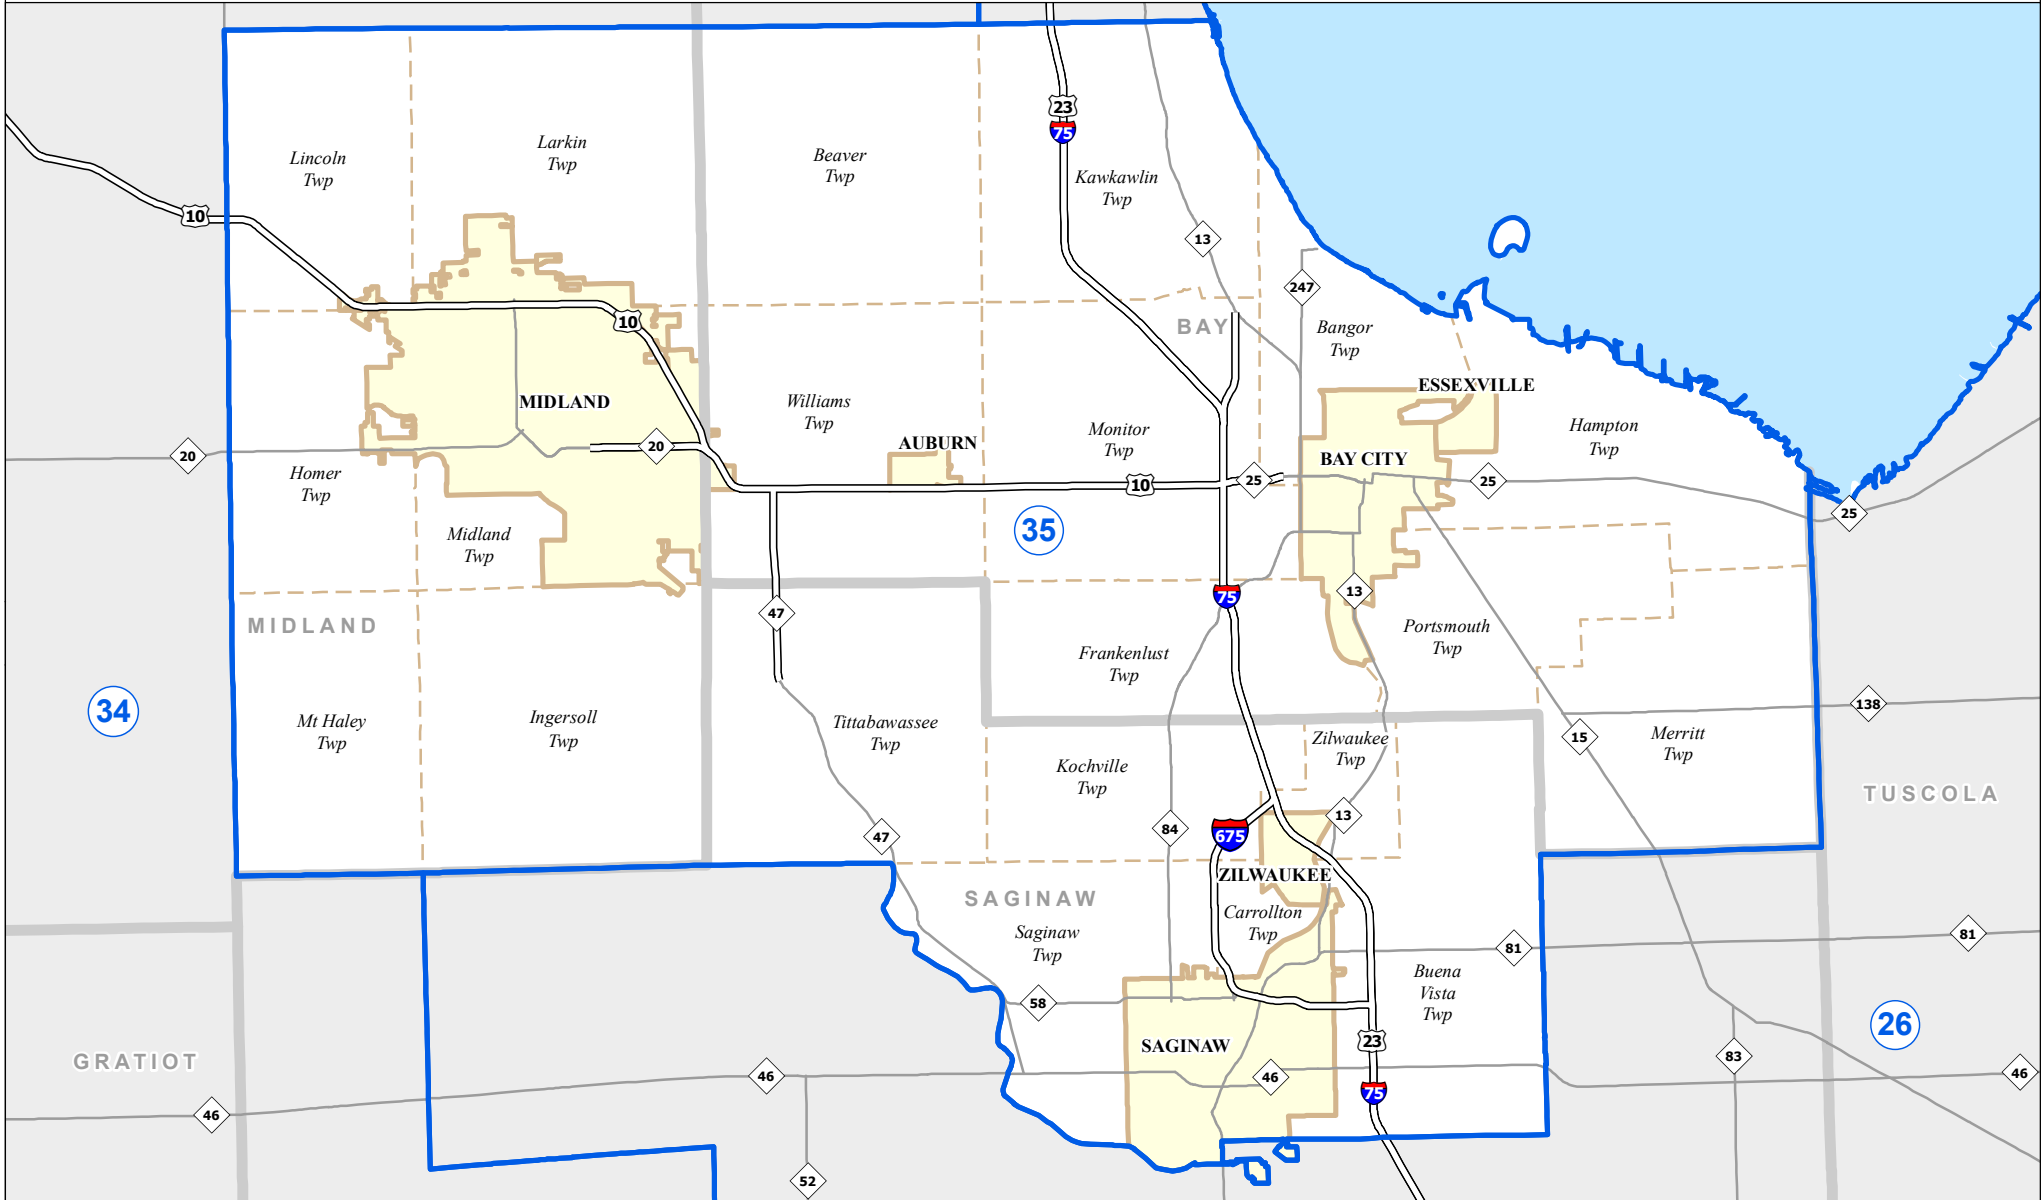

MICHIGAN SENATE DISTRICT 35

2021 Apportionment Plan

0 2.5 5 Miles

Source:
Base Map - Michigan Geographic Framework v17a, v20
Senate District Boundaries - 2021 Apportionment Plan as adopted by the
Michigan Independent Citizens Redistricting Commission on 12/29/2021
pursuant to its authority and duty in Article IV, Section 6 of the Michigan
Constitution of 1963

Legend					
	Senate District		County		Freeway
	City		Township		Highway

Michigan State Senate

District 35

Bay County (part)

- Auburn city
- Bangor Township
- Bay City city
- Beaver Township
- Essexville city
- Frankenlust Township
- Hampton Township
- Kawkawlin Township
- Merritt Township
- Midland city (part)
- Monitor Township
- Portsmouth Township
- Williams Township

Midland County (part)

- Homer Township
- Ingersoll Township
- Larkin Township
- Lincoln Township
- Midland city (part)
- Midland Township
- Mount Haley Township

Saginaw County (part)

- Buena Vista Charter Township
- Carrollton Township
- Kochville Township
- Saginaw city
- Saginaw Township
- Tittabawassee Township
- Zilwaukee city
- Zilwaukee Township