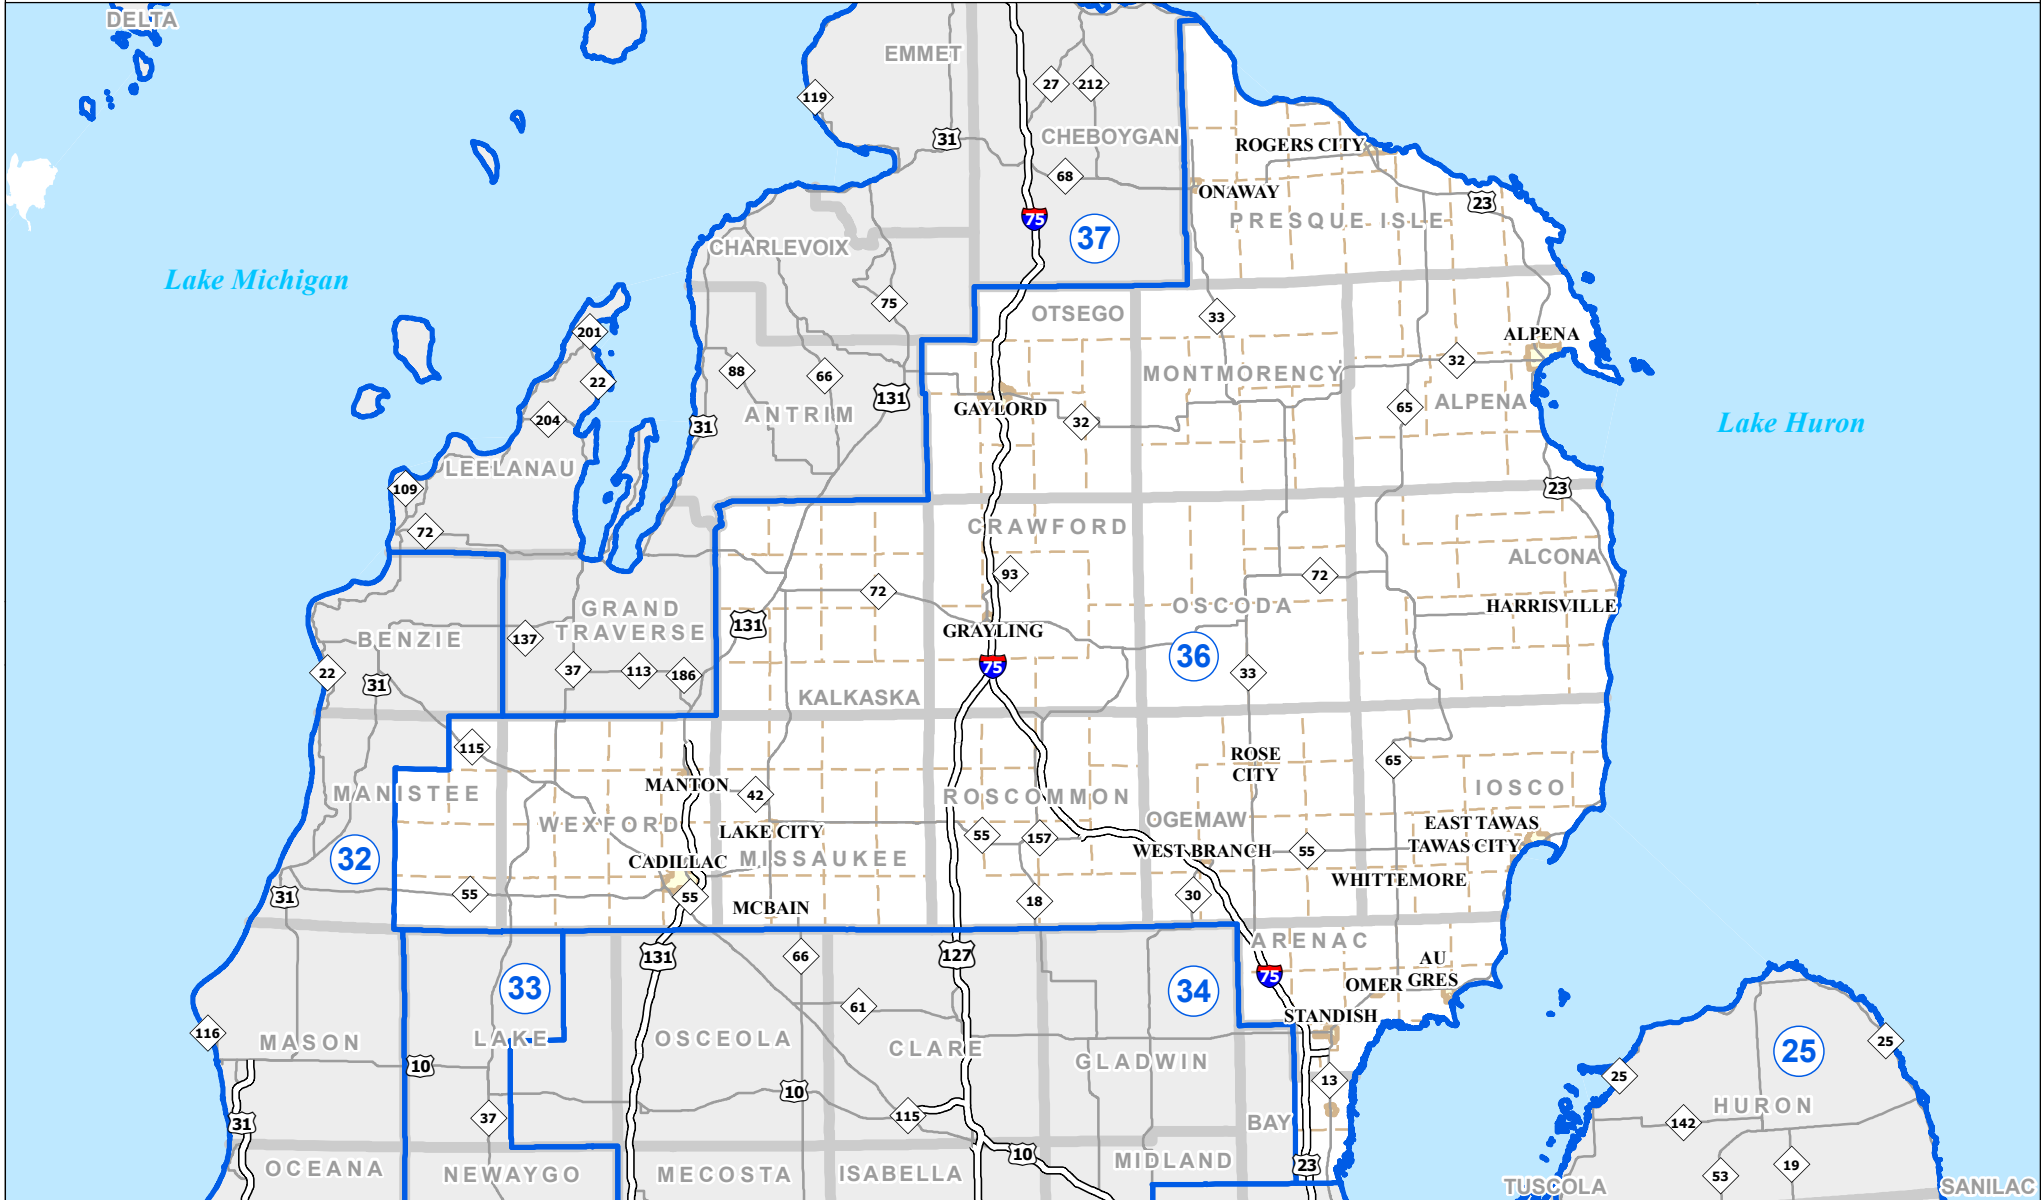

MICHIGAN SENATE DISTRICT 36 2021 Apportionment Plan

0 25 50 Miles

Source:
Base Map - Michigan Geographic Framework v17a, v20
Senate District Boundaries - 2021 Apportionment Plan as adopted by the
Michigan Independent Citizens Redistricting Commission on 12/29/2021
pursuant to its authority and duty in Article IV, Section 6 of the Michigan
Constitution of 1963

Legend

 Senate District	 County	 Freeway
 City	 Township	 Highway

Michigan State Senate

District 36

Alcona County
Alpena County
Arenac County
Bay County (part)
 Fraser Township
 Pinconning city
 Pinconning Township
Crawford County
Iosco County
Kalkaska County
Manistee County (part)
 Cleon Township
 Dickson Township
 Maple Grove Township
 Marilla Township
 Norman Township
Missaukee County
Montmorency County
Ogemaw County
Oscoda County
Otsego County
Presque Isle County
Roscommon County
Wexford County

2021 Apportionment Plan as adopted by the Michigan Independent Citizens Redistricting Commission on 12/28/2021 pursuant to its authority and duty in Article IV, Section 6 of the Michigan Constitution of 1963.