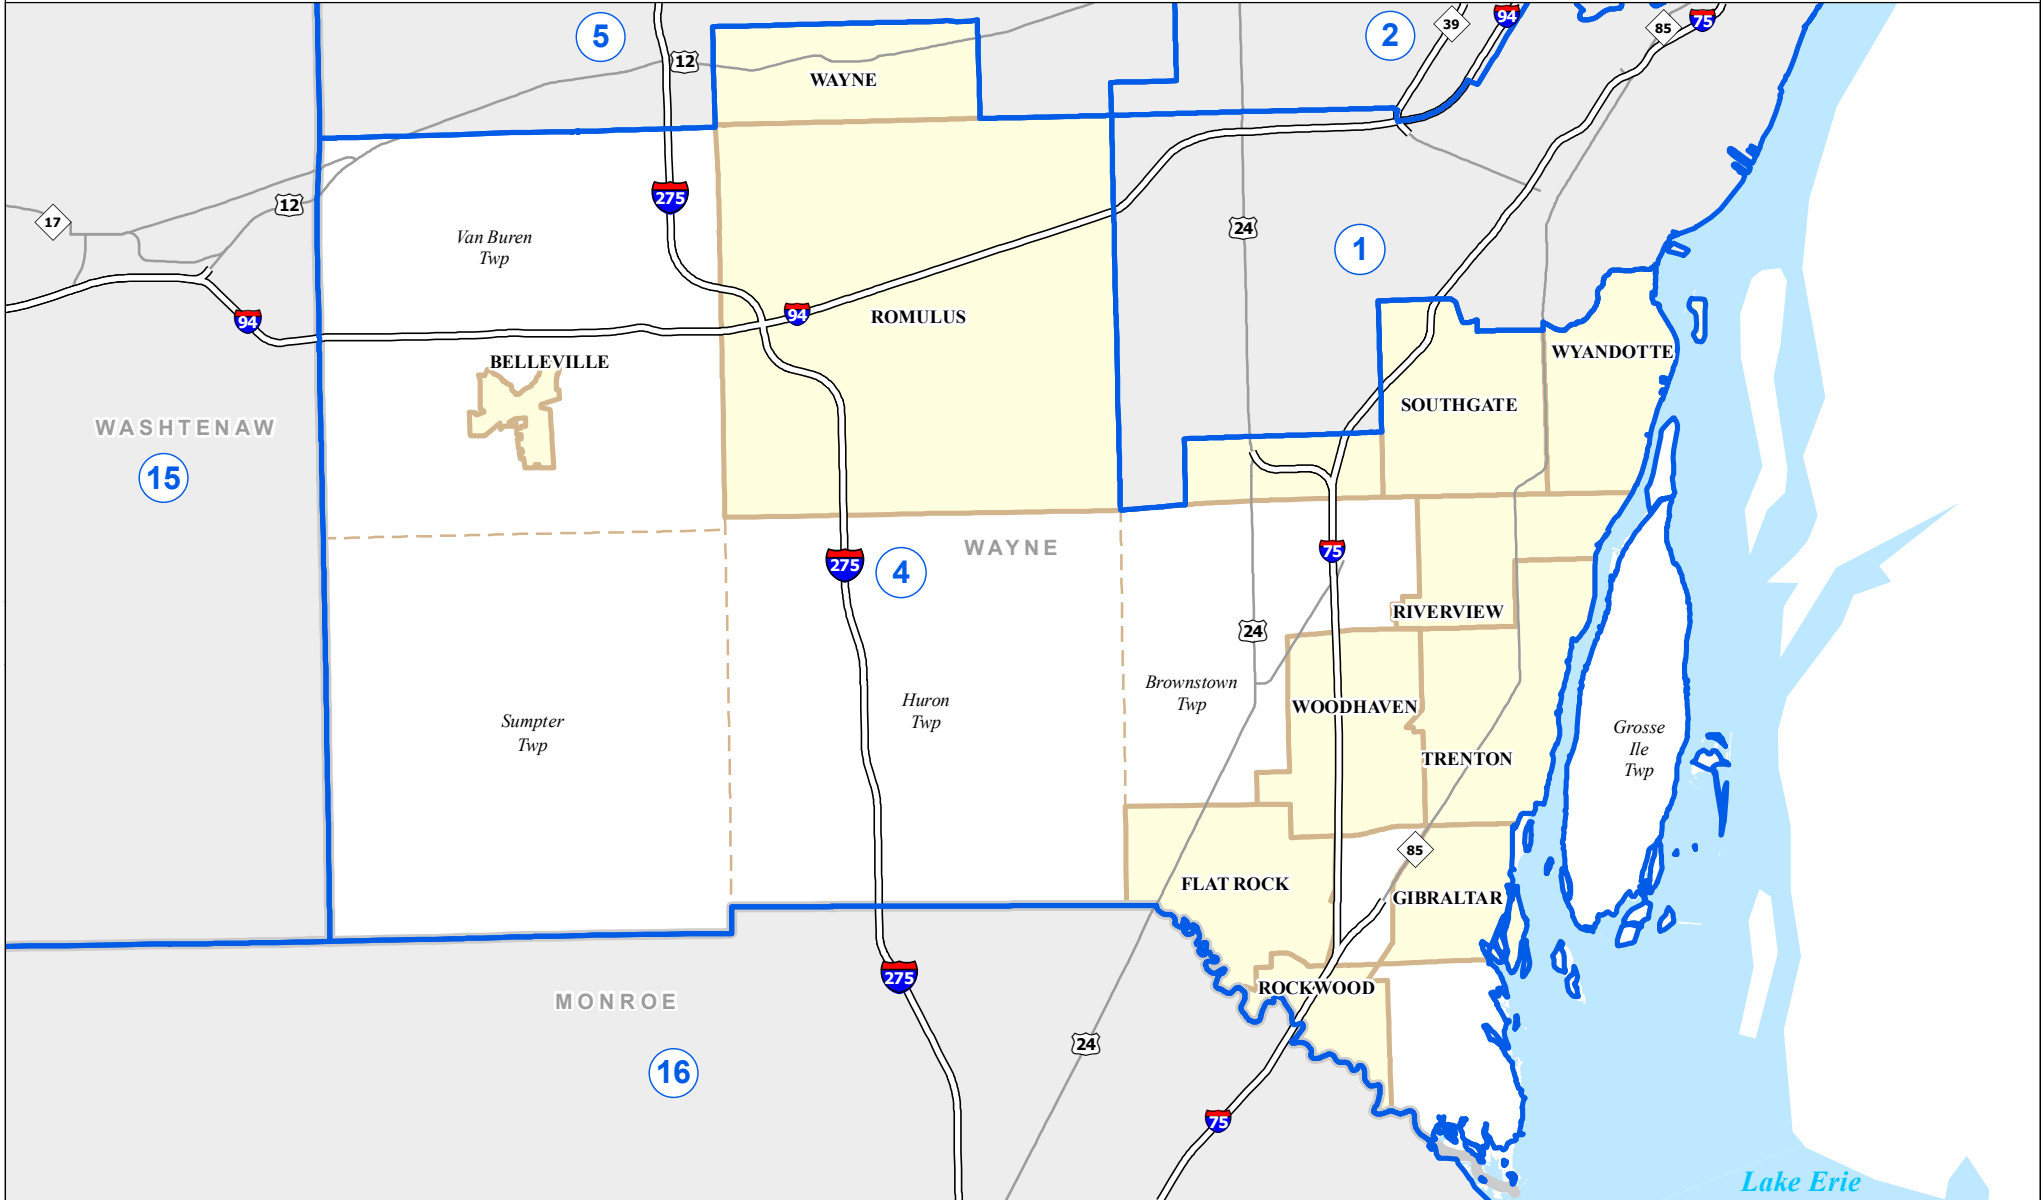

# MICHIGAN SENATE DISTRICT 4 2021 Apportionment Plan

0 2.5 5 Miles

Source:  
Base Map - Michigan Geographic Framework v17a, v20  
Senate District Boundaries - 2021 Apportionment Plan as adopted by the Michigan Independent Citizens Redistricting Commission on 12/28/2021 pursuant to its authority and duty in Article IV, Section 6 of the Michigan Constitution of 1963

**Legend**

Senate District	County	Freeway
City	Township	Highway

# ***Michigan State Senate***

## **District 4**

Wayne County (part)  
Belleville city  
Brownstown Township  
Flat Rock city  
Gibraltar city  
Grosse Ile Township  
Huron Township  
Riverview city  
Rockwood city  
Romulus city  
Southgate city  
Sumpter Township  
Taylor city (part)  
Trenton city  
Van Buren Township  
Wayne city  
Woodhaven city  
Wyandotte city