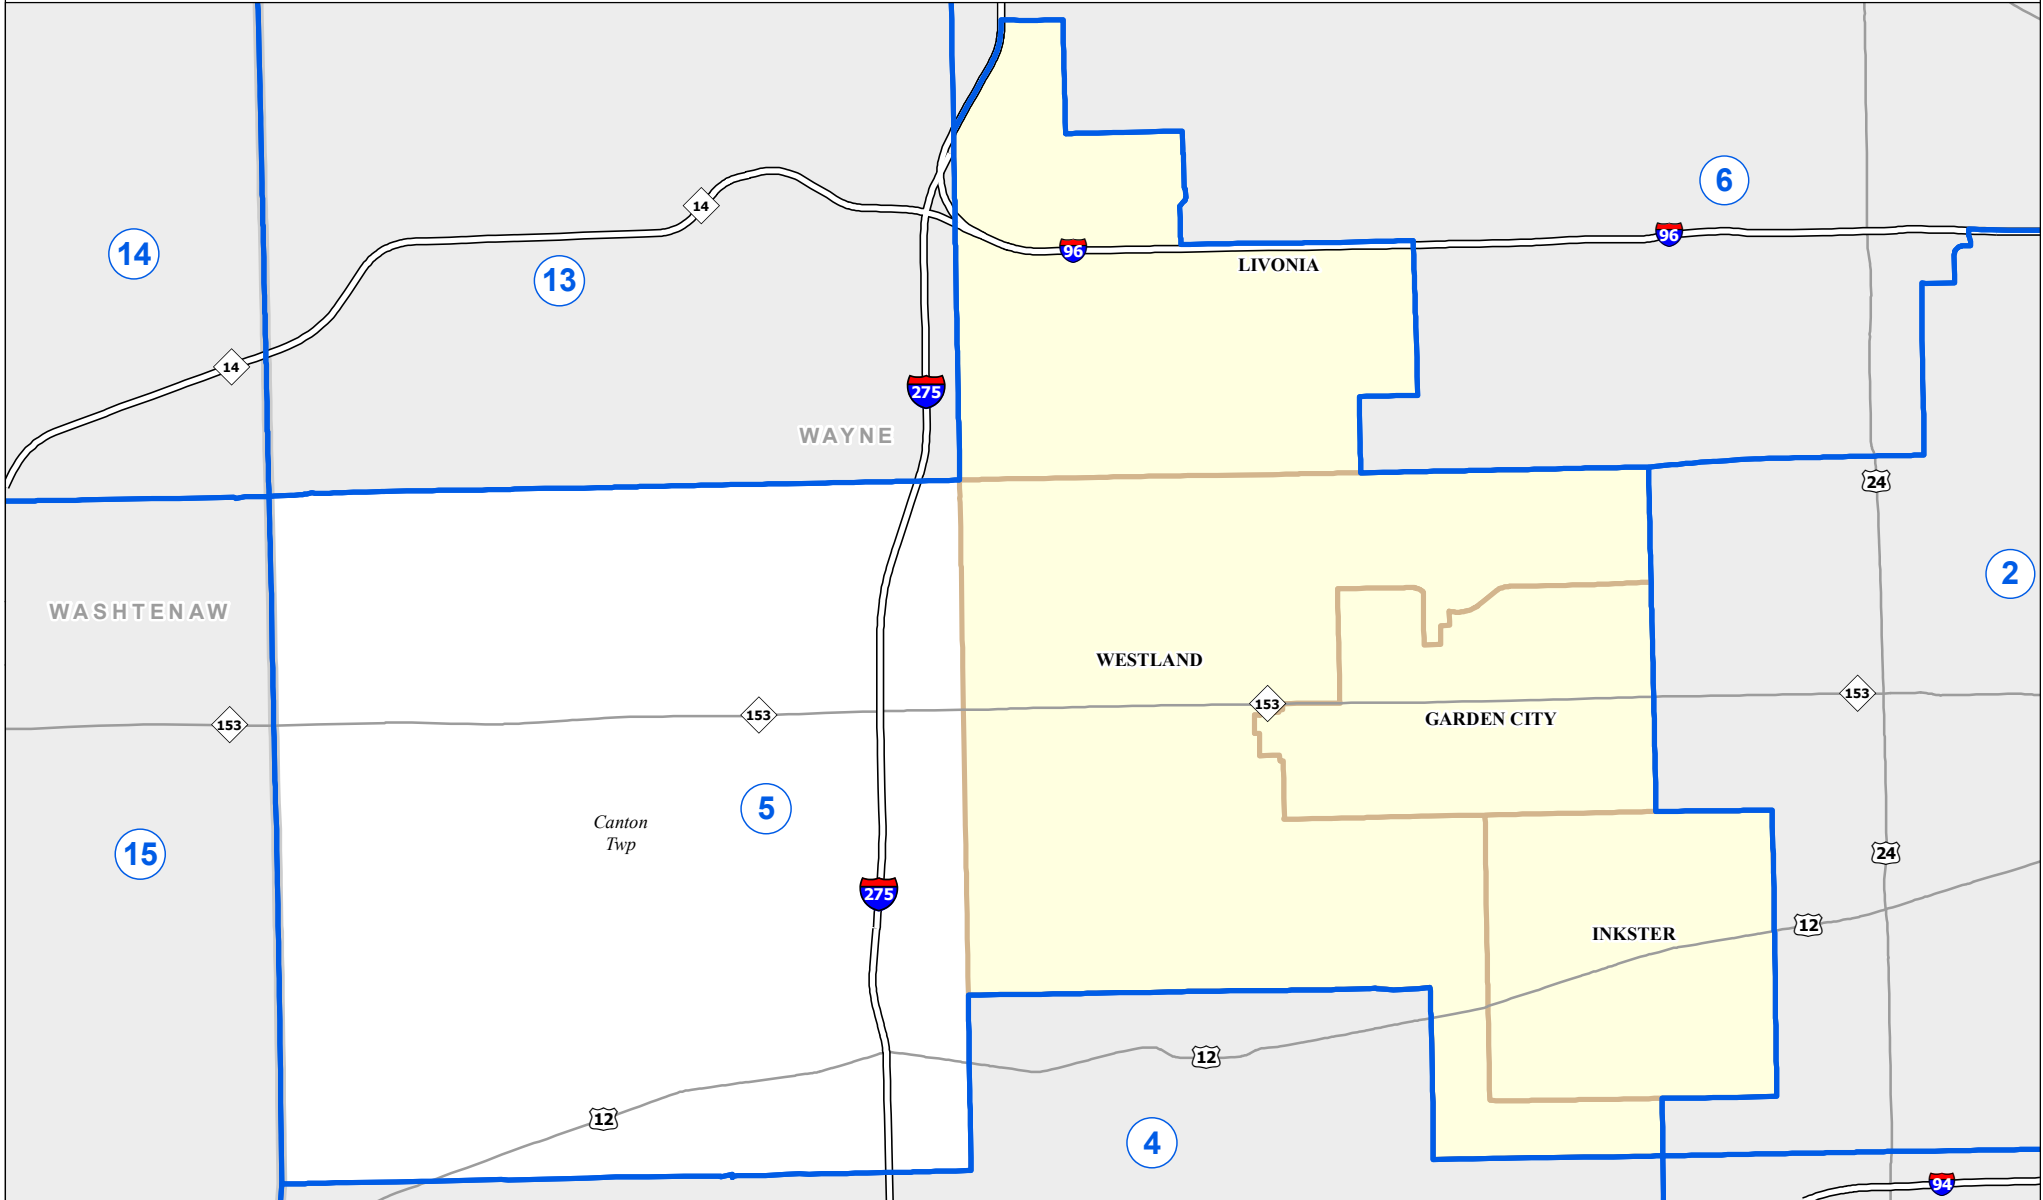

MICHIGAN SENATE DISTRICT 5 2021 Apportionment Plan

0 2.5 5 Miles

Source:
Base Map - Michigan Geographic Framework v17a, v20
Senate District Boundaries - 2021 Apportionment Plan as adopted by the
Michigan Independent Citizens Redistricting Commission on 12/29/2021
pursuant to its authority and duty in Article IV, Section 6 of the Michigan
Constitution of 1963

Legend					
	Senate District		County		Freeway
	City		Township		Highway

Michigan State Senate

District 5

Wayne County (part)
Canton Township
Garden City city
Inkster city
Livonia city (part)
Westland city

2021 Apportionment Plan as adopted by the Michigan Independent Citizens Redistricting Commission on 12/28/2021 pursuant to its authority and duty in Article IV, Section 6 of the Michigan Constitution of 1963.