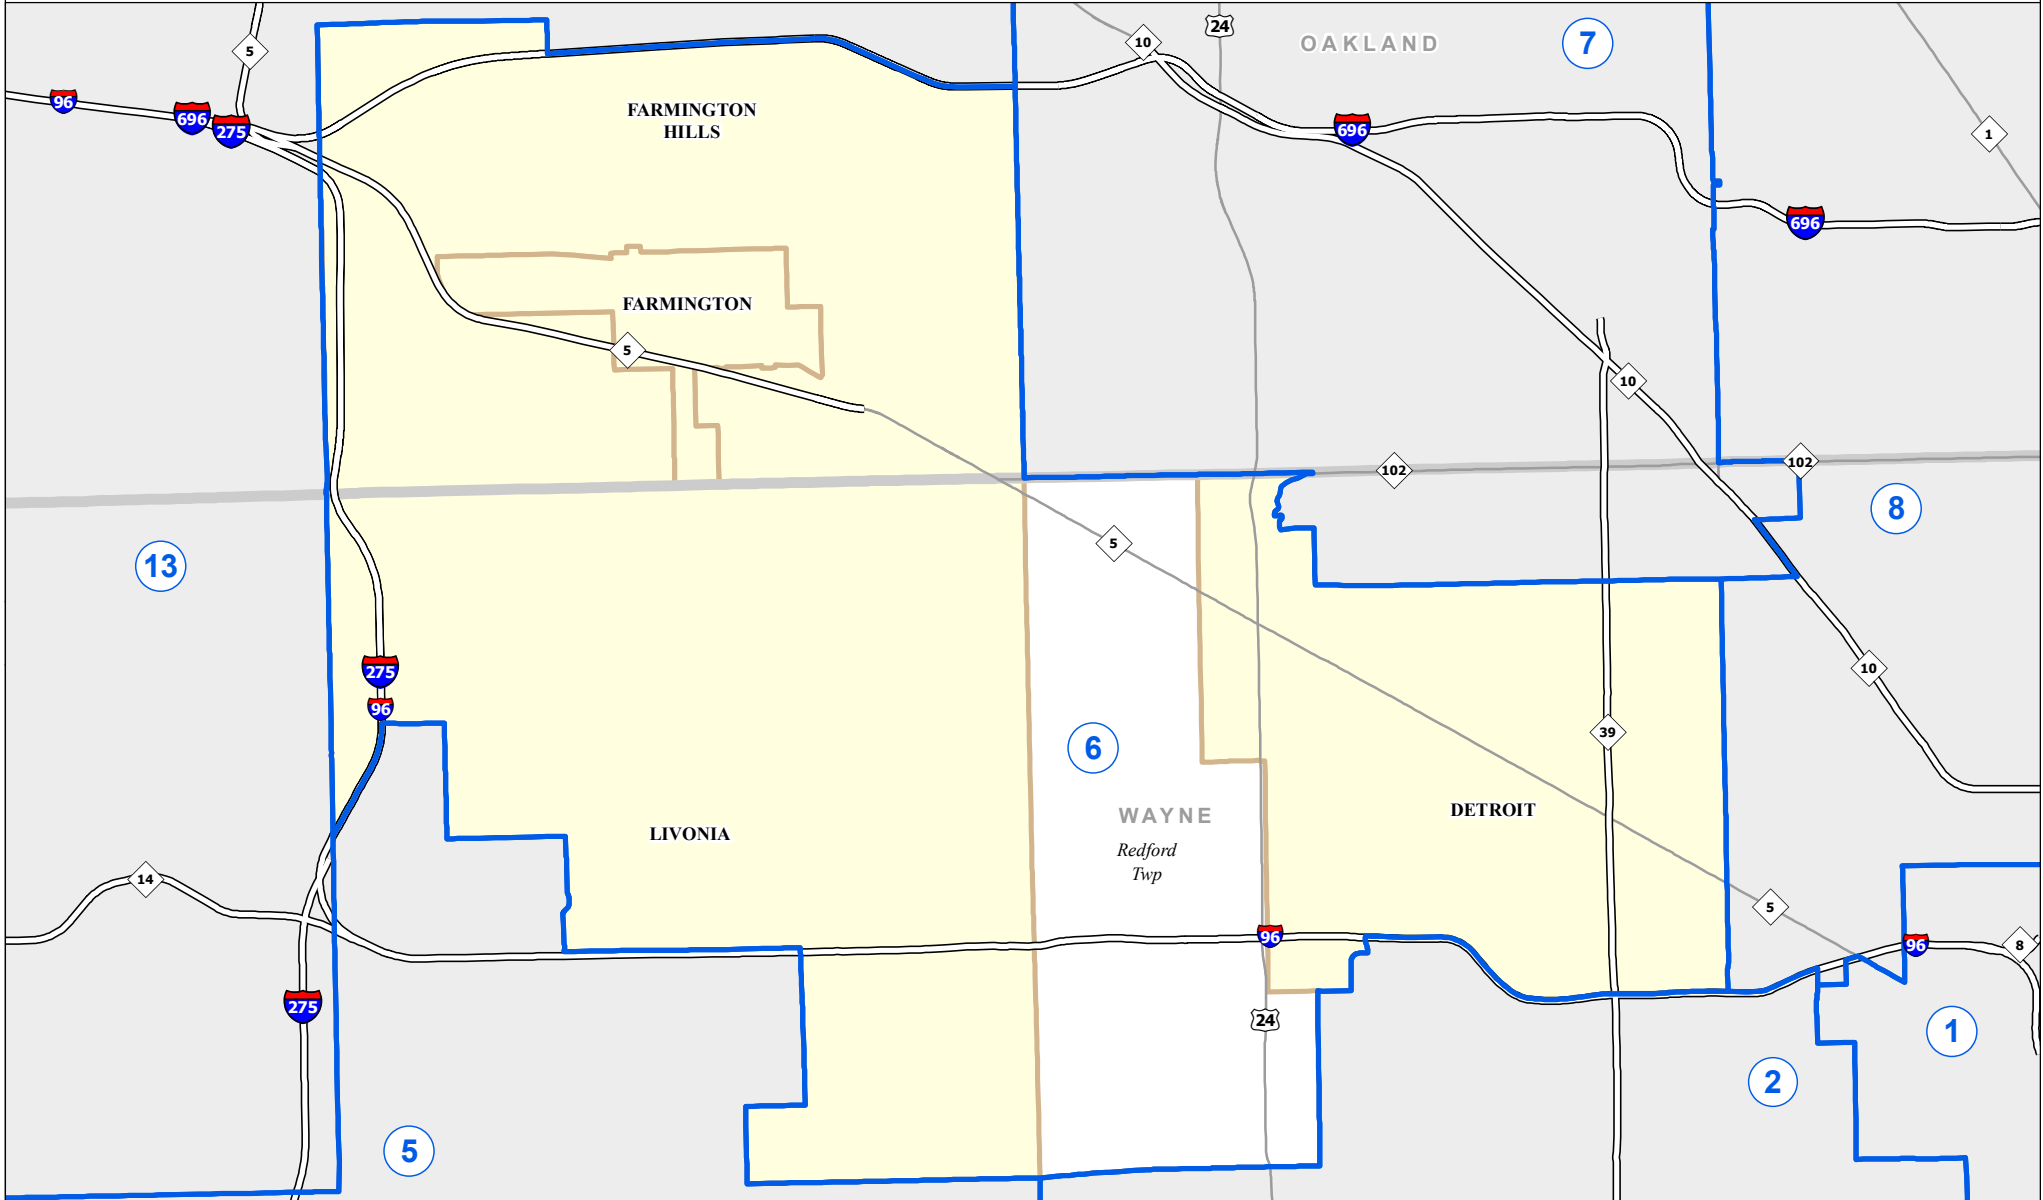

MICHIGAN SENATE DISTRICT 6 2021 Apportionment Plan

Source:
Base Map - Michigan Geographic Framework v17a, v20
Senate District Boundaries - 2021 Apportionment Plan as adopted by the Michigan Independent Citizens Redistricting Commission on 12/29/2021 pursuant to its authority and duty in Article IV, Section 6 of the Michigan Constitution of 1963

Legend

Senate District	County	Freeway
City	Township	Highway

Michigan State Senate

District 6

Oakland County (part)

 Farmington city

 Farmington Hills city (part)

Wayne County (part)

 Detroit city (part)

 Livonia city (part)

 Redford Township