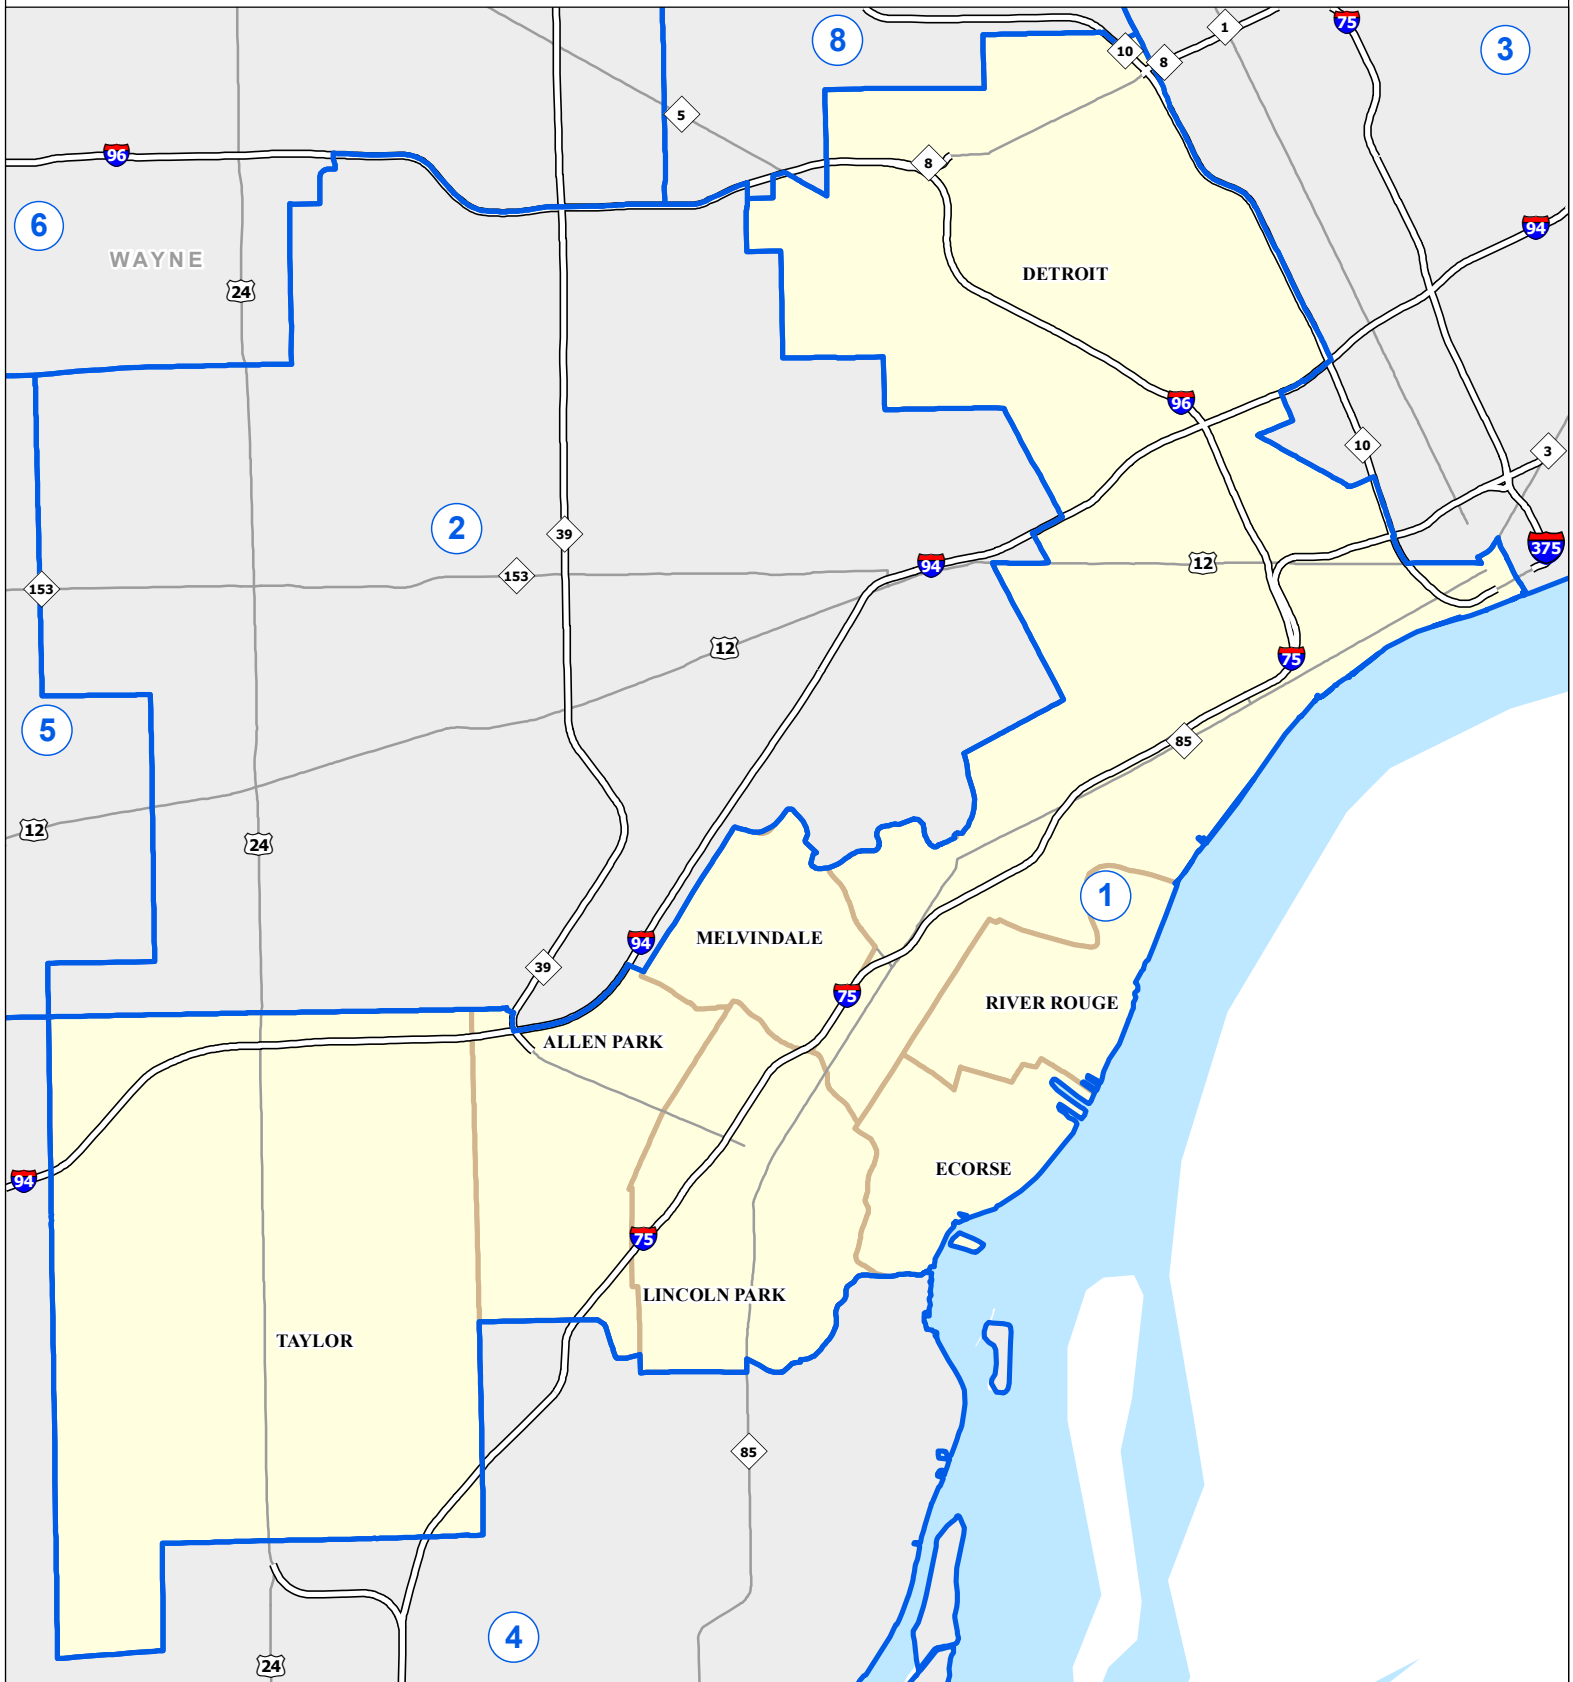

MICHIGAN SENATE DISTRICT 1 2021 Apportionment Plan

0 2.5 5 Miles

Source:
Base Map - Michigan Geographic Framework v17a, v20
Senate District Boundaries - 2021 Apportionment Plan as adopted by the
Michigan Independent Citizens Redistricting Commission on 12/28/2021
pursuant to its authority and duty in Article IV, Section 6 of the Michigan
Constitution of 1963

Legend					
	Senate District		County		Freeway
	City		Township		Highway

Michigan State Senate

District 1

Wayne County (part)
Allen Park city (part)
Detroit city (part)
Ecorse city
Lincoln Park city
Melvindale city
River Rouge city
Taylor city (part)