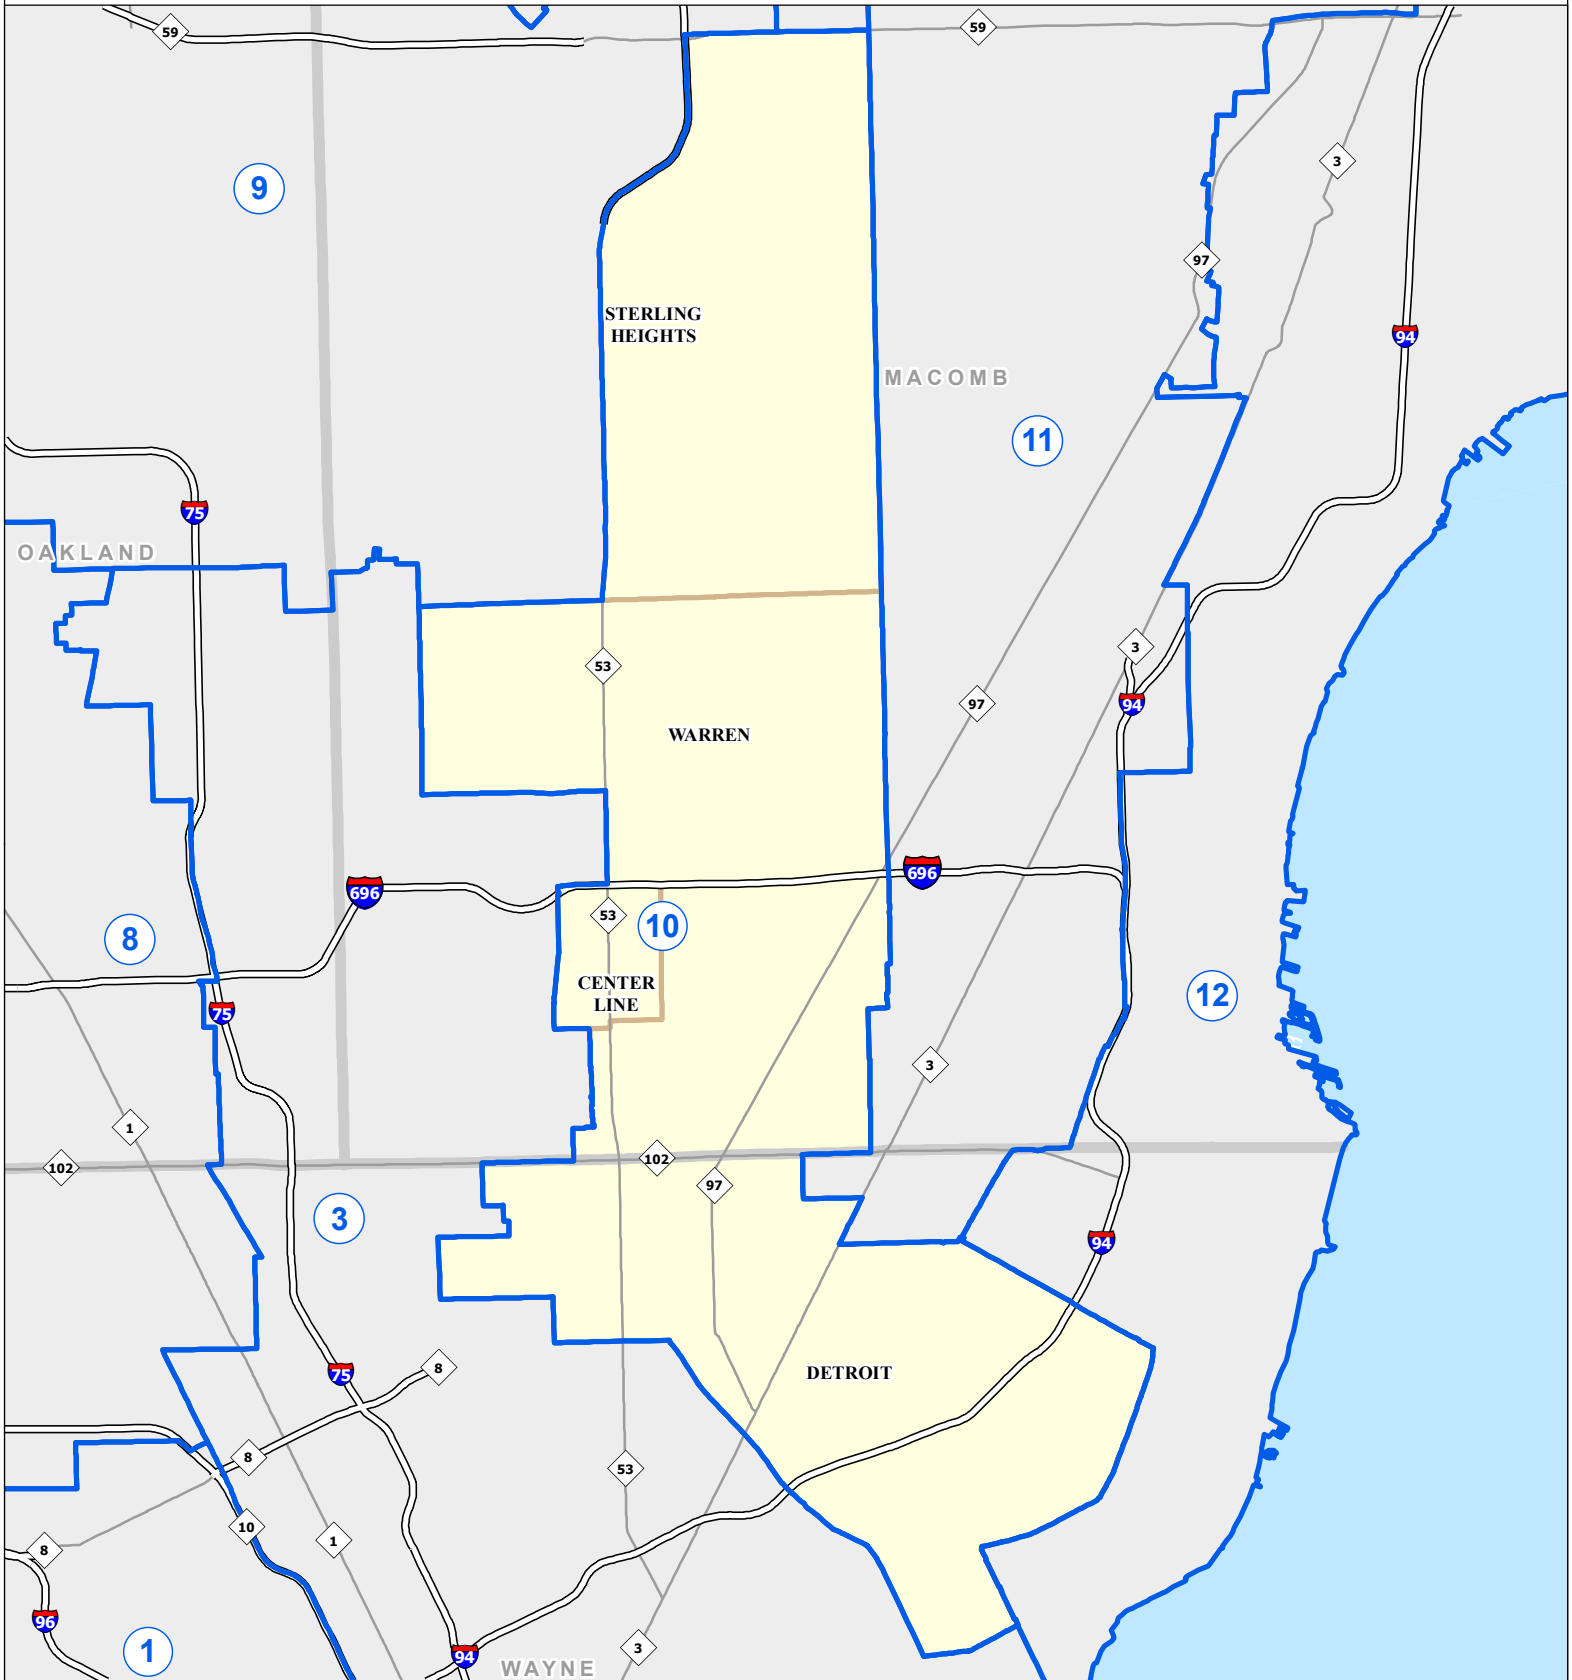

# MICHIGAN SENATE DISTRICT 10 2021 Apportionment Plan

0 2.5 5 Miles

Source:  
Base Map - Michigan Geographic Framework v17a, v20  
Senate District Boundaries - 2021 Apportionment Plan as adopted by the  
Michigan Independent Citizens Redistricting Commission on 12/28/2021  
pursuant to its authority and duty in Article IV, Section 6 of the Michigan  
Constitution of 1963

Legend			
	Senate District		County
	City		Township
			Freeway
			Highway

## **District 10**

Macomb County (part)

Center Line city

Sterling Heights city (part)

Warren city (part)

Wayne County (part)

Detroit city (part)