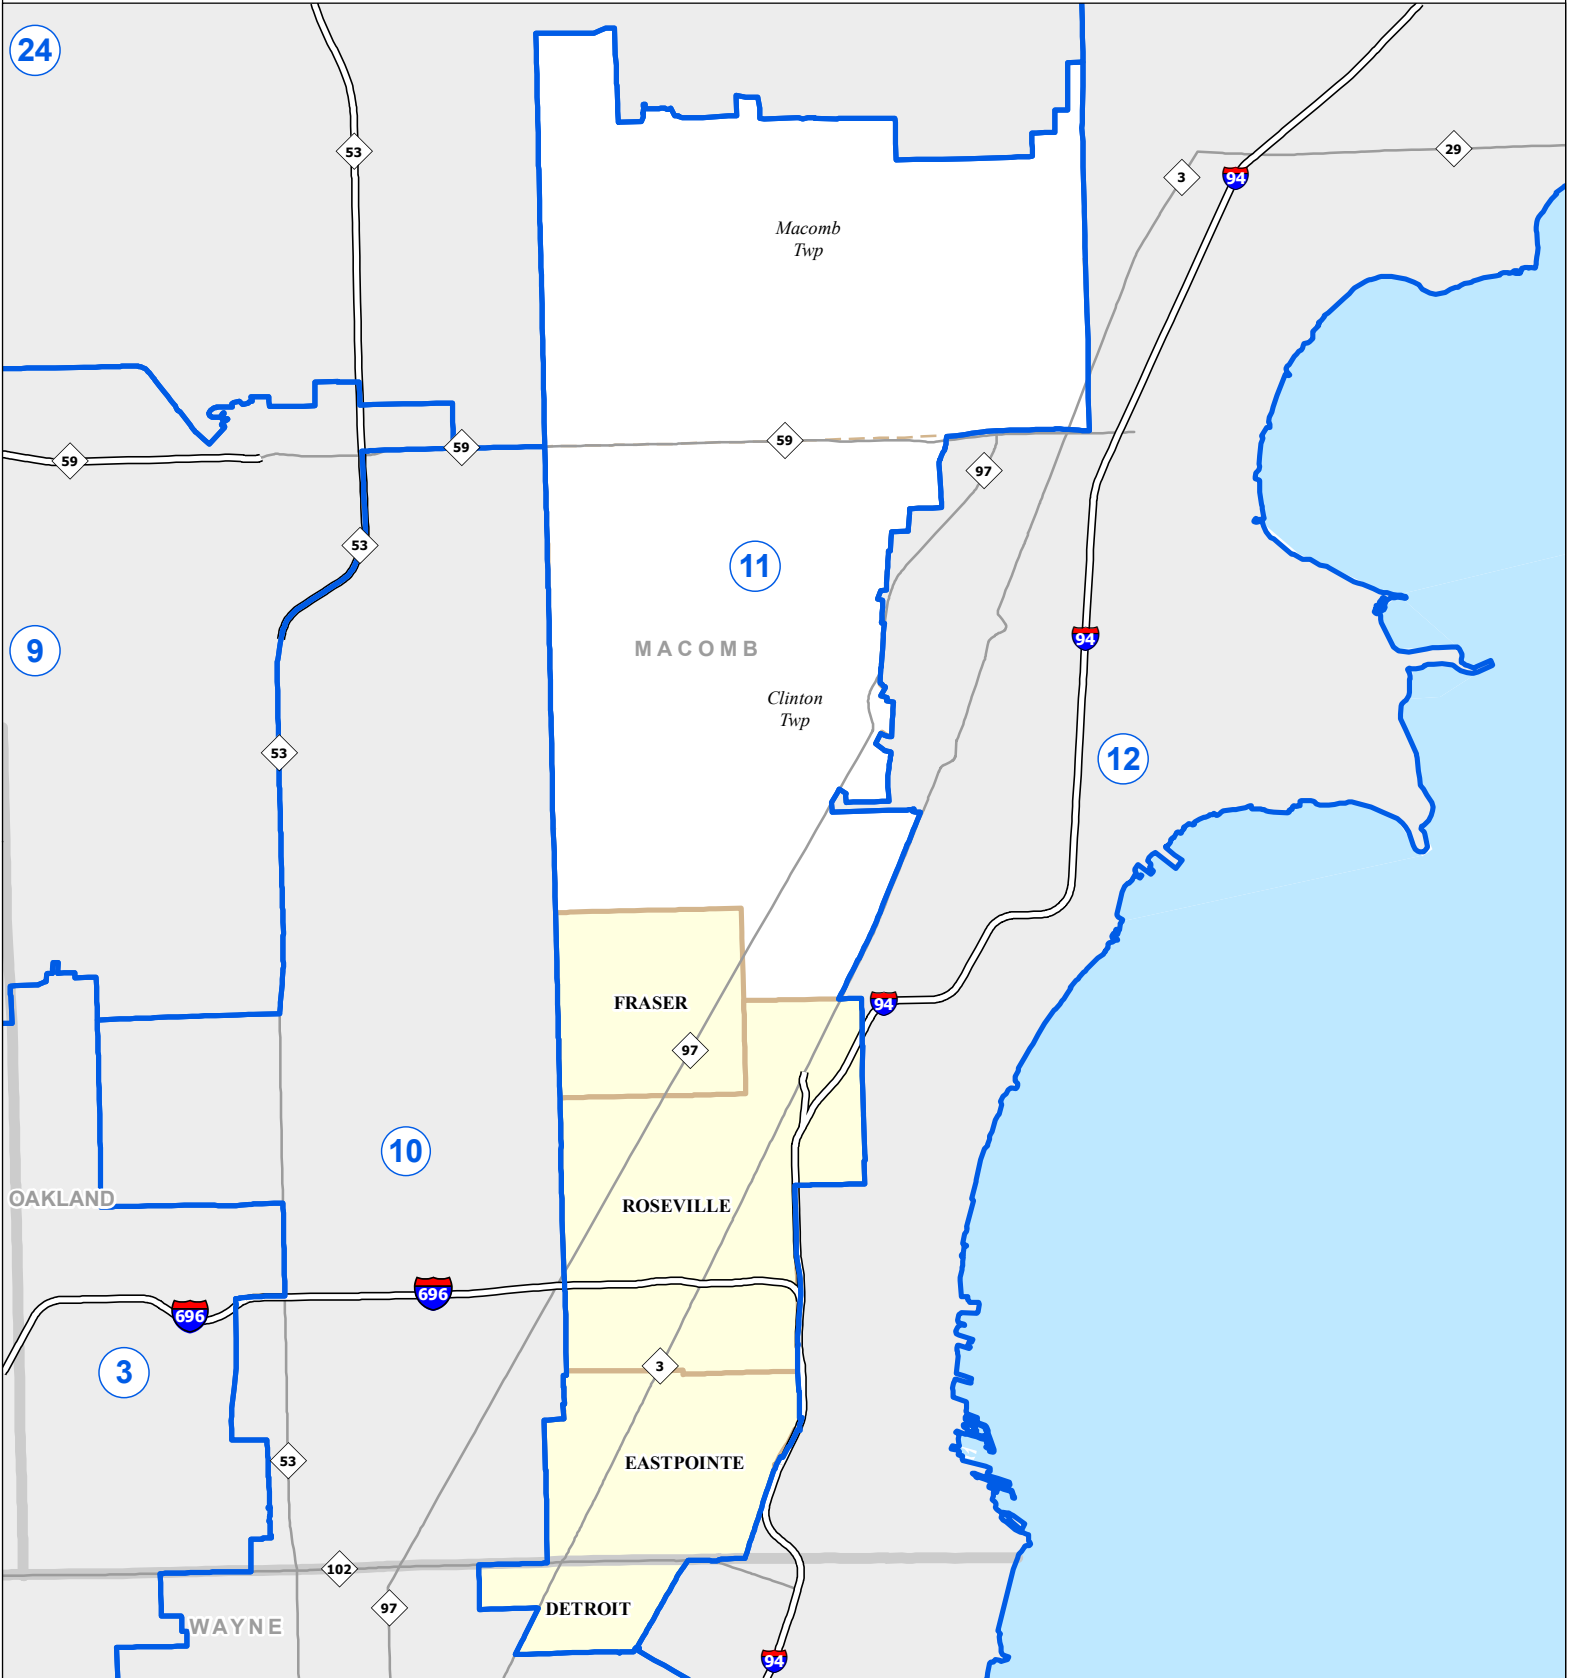

MICHIGAN SENATE DISTRICT 11 2021 Apportionment Plan

0 2.5 5 Miles

Source:
Base Map - Michigan Geographic Framework v17a, v20
Senate District Boundaries - 2021 Apportionment Plan as adopted by the
Michigan Independent Citizens Redistricting Commission on 12/28/2021
pursuant to its authority and duty in Article IV, Section 6 of the Michigan
Constitution of 1963

Legend					
	Senate District		County		Freeway
	City		Township		Highway

Michigan State Senate

District 11

Macomb County (part)
Clinton Township (part)
Eastpointe city
Fraser city
Macomb Township (part)
Roseville city
Wayne County (part)
Detroit city (part)