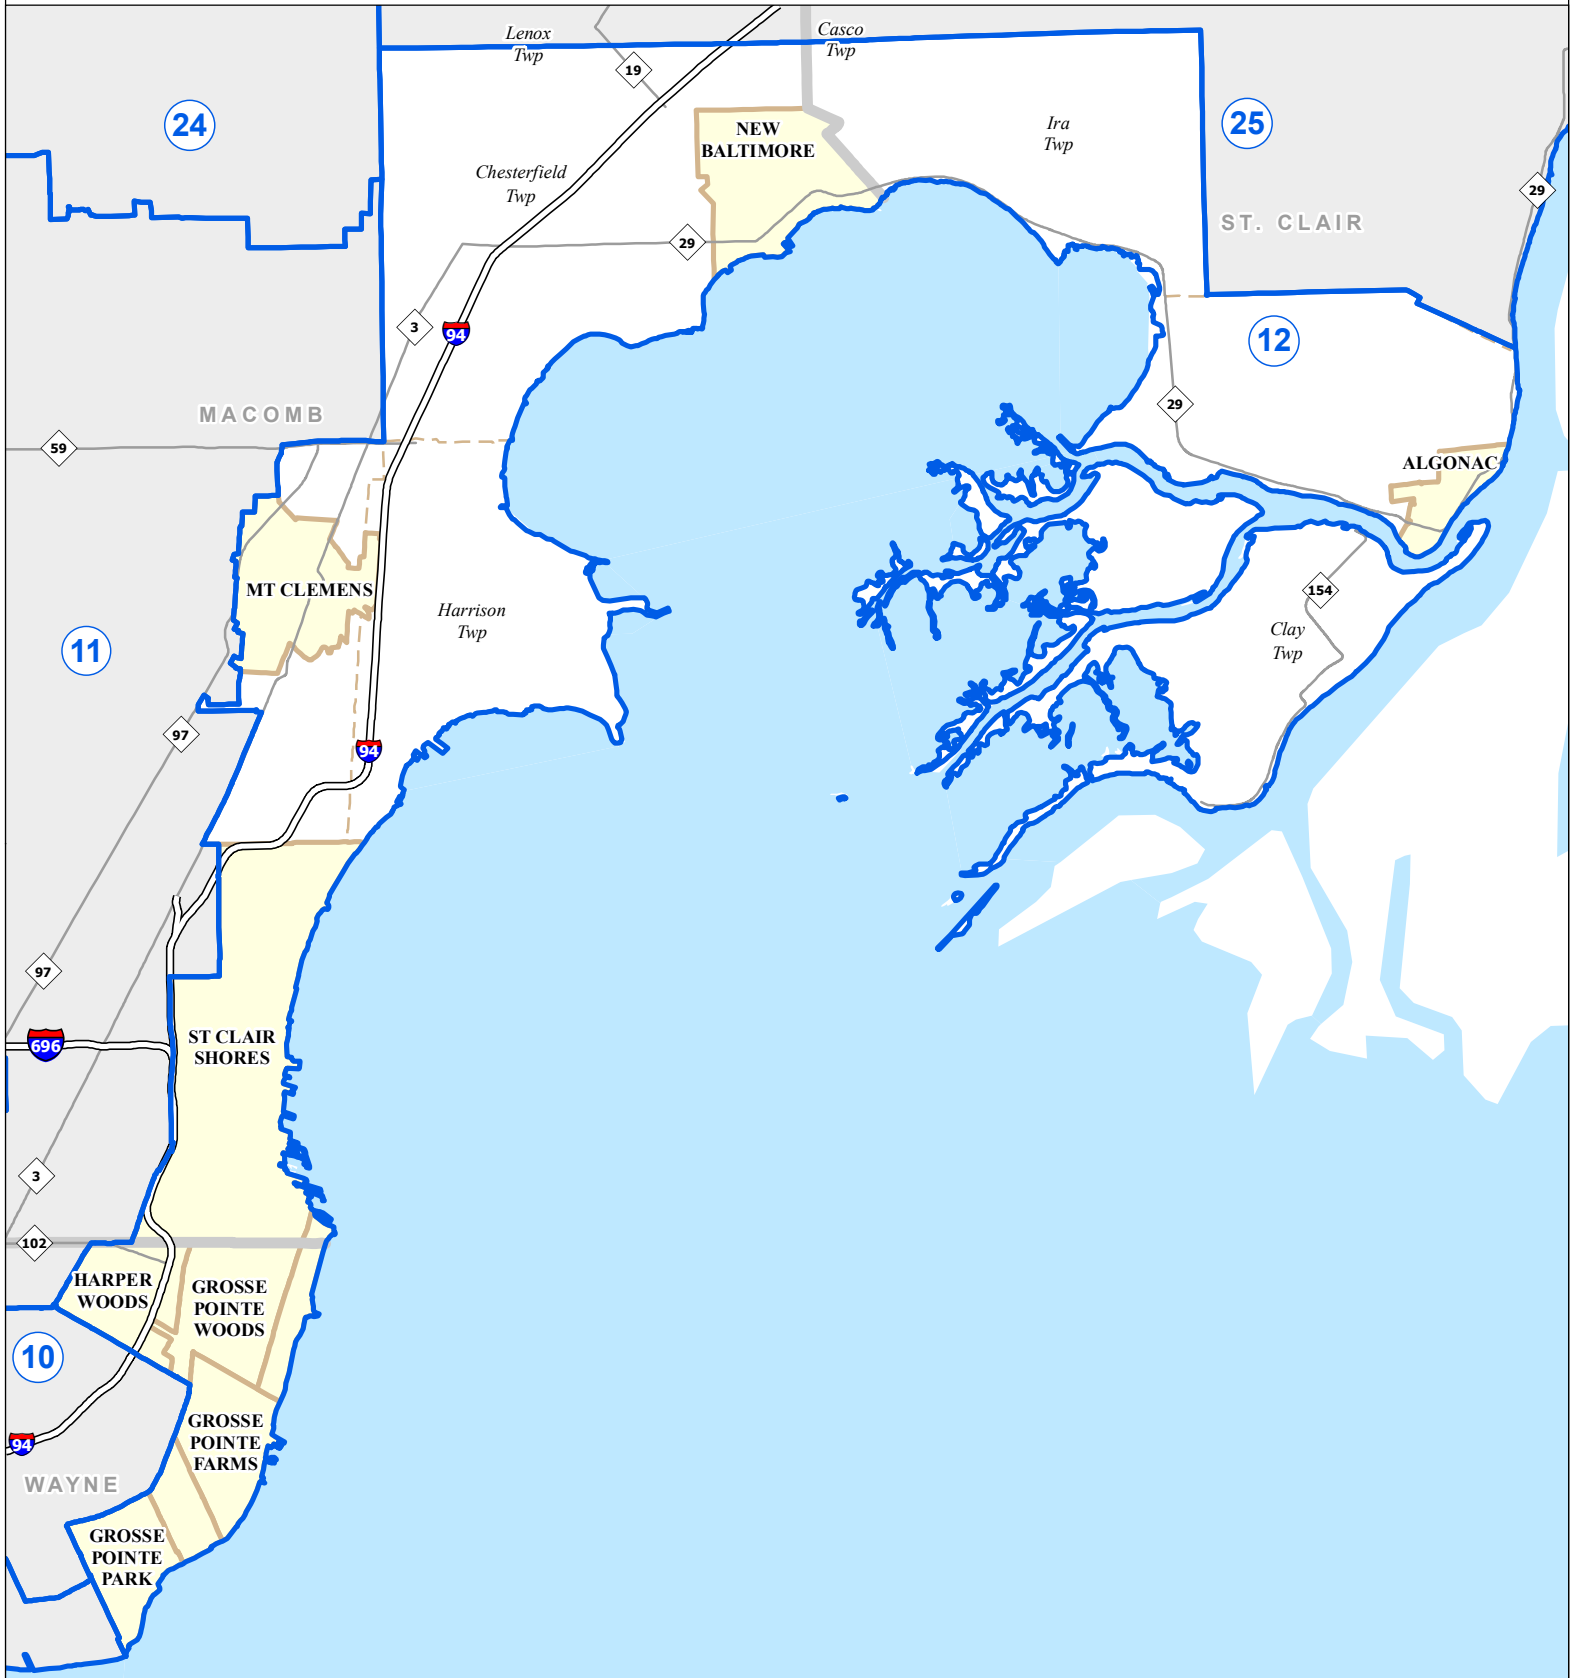

MICHIGAN SENATE DISTRICT 12 2021 Apportionment Plan

0 2.5 5 Miles

Source:
Base Map - Michigan Geographic Framework v17a, v20
Senate District Boundaries - 2021 Apportionment Plan as adopted by the
Michigan Independent Citizens Redistricting Commission on 12/28/2021
pursuant to its authority and duty in Article IV, Section 6 of the Michigan
Constitution of 1963

Legend			
	Senate District		County
	City		Township
			Freeway
			Highway

Michigan State Senate

District 12

Macomb County (part)
 Chesterfield Township
 Clinton Township (part)
 Harrison Township
 Mount Clemens city
 New Baltimore city
 St Clair Shores city
 Grosse Pointe Shores city (part)
St Clair County (part)
 Algonac city
 Clay Township
 Ira Township
Wayne County (part)
 Grosse Pointe city
 Grosse Pointe Farms city
 Grosse Pointe Park city
 Grosse Pointe Woods city
 Harper Woods city
 Grosse Pointe Shores city (part)