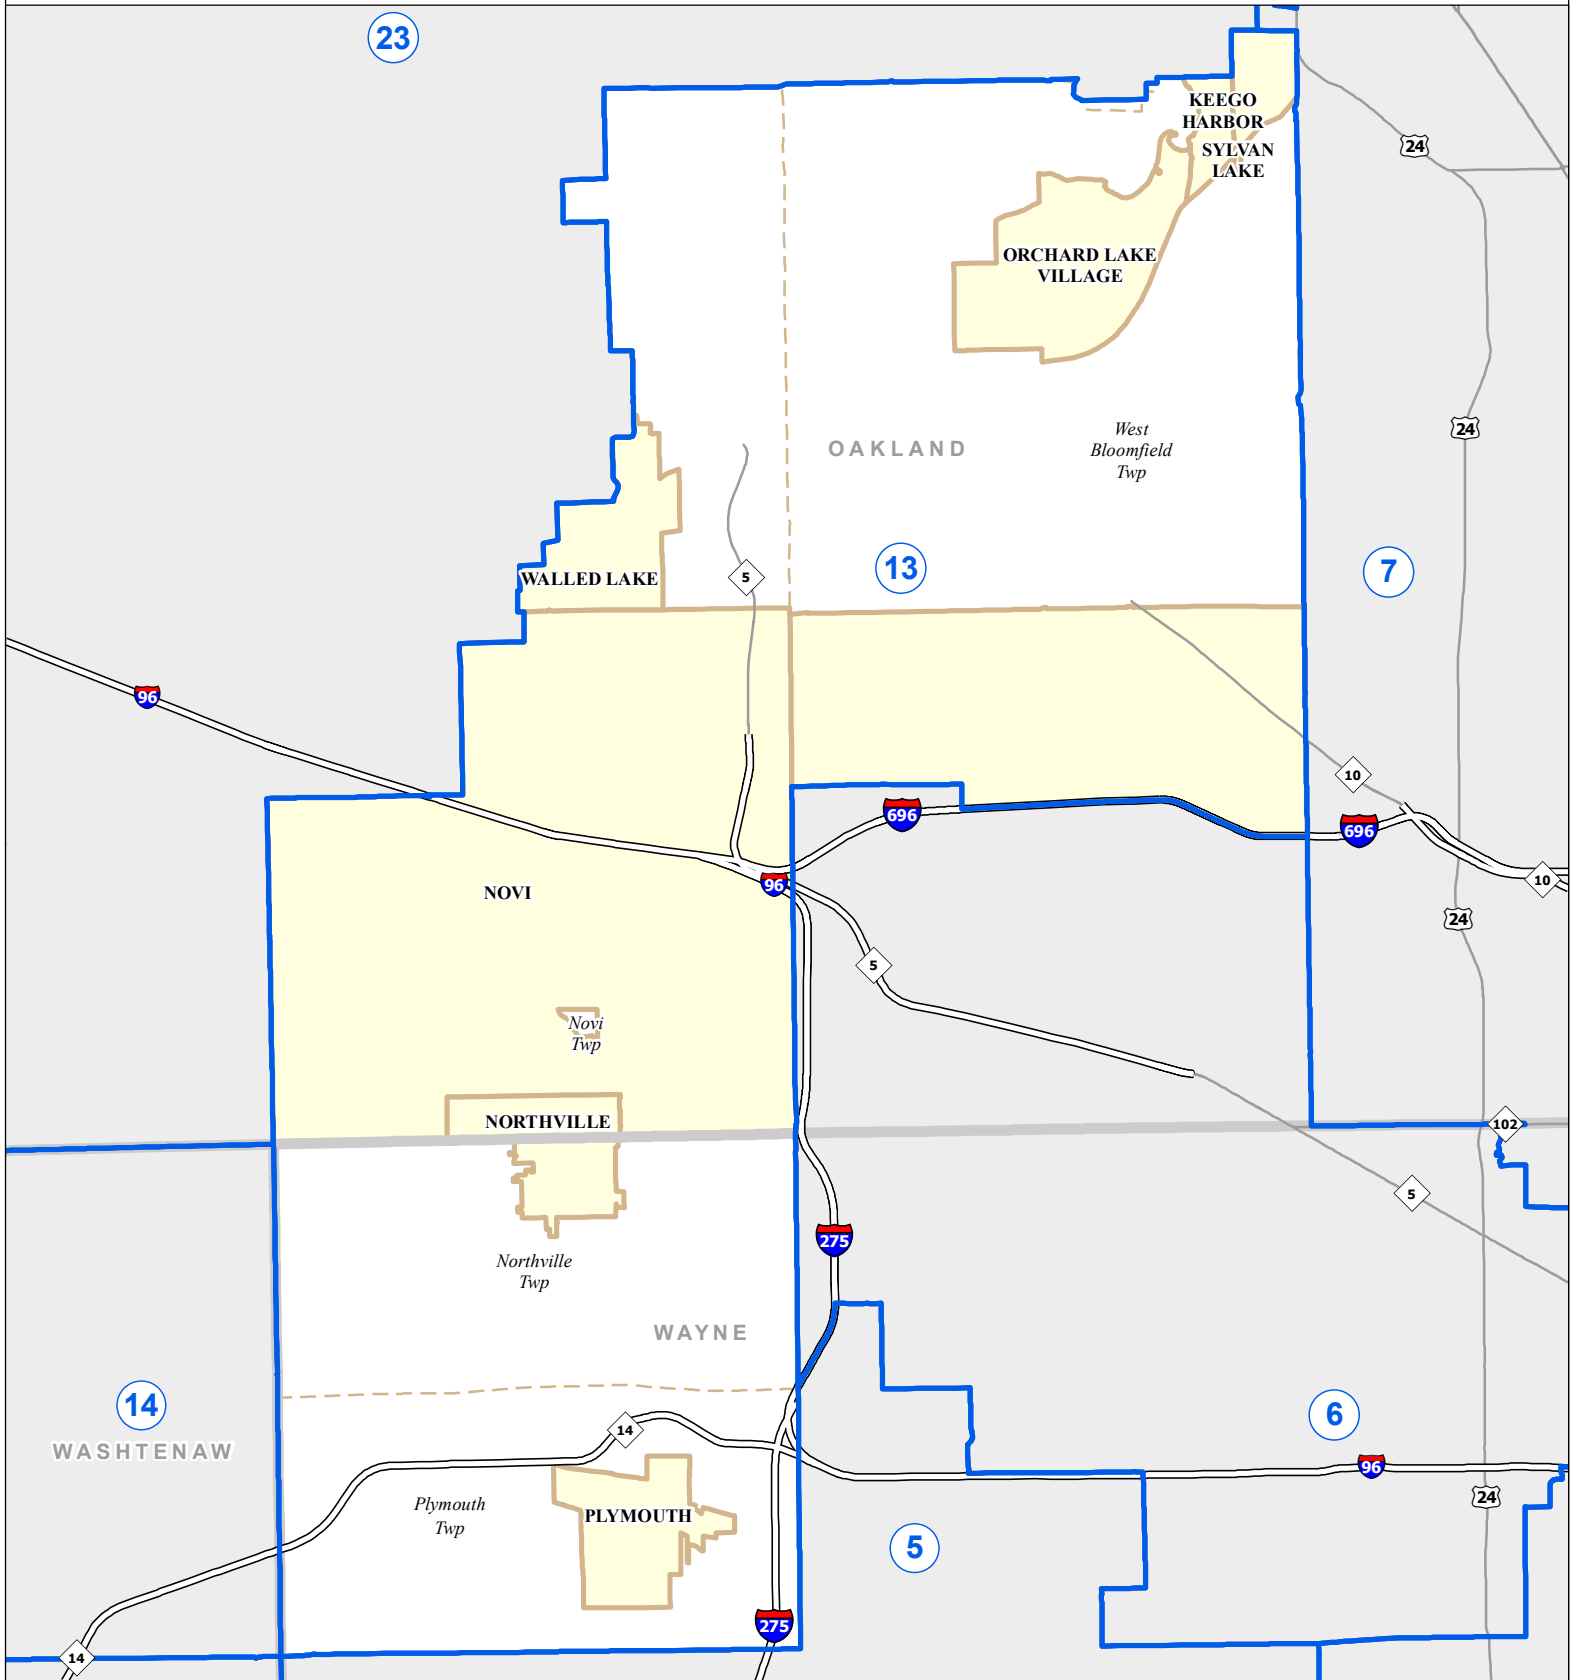

MICHIGAN SENATE DISTRICT 13

2021 Apportionment Plan

0 2.5 5 Miles

Source:
Base Map - Michigan Geographic Framework v17a, v20
Senate District Boundaries - 2021 Apportionment Plan as adopted by the
Michigan Independent Citizens Redistricting Commission on 12/28/2021
pursuant to its authority and duty in Article IV, Section 6 of the Michigan
Constitution of 1963

Legend					
	Senate District		County		Freeway
	City		Township		Highway

Michigan State Senate

District 13

Oakland County (part)
 Commerce Township (part)
 Farmington Hills city (part)
 Keego Harbor city
 Northville city (part)
 Novi city (part)
 Novi Township
 Orchard Lake Village city
 Sylvan Lake city
 Walled Lake city
 West Bloomfield Township

Wayne County (part)
 Northville city (part)
 Northville Township
 Plymouth city
 Plymouth Township