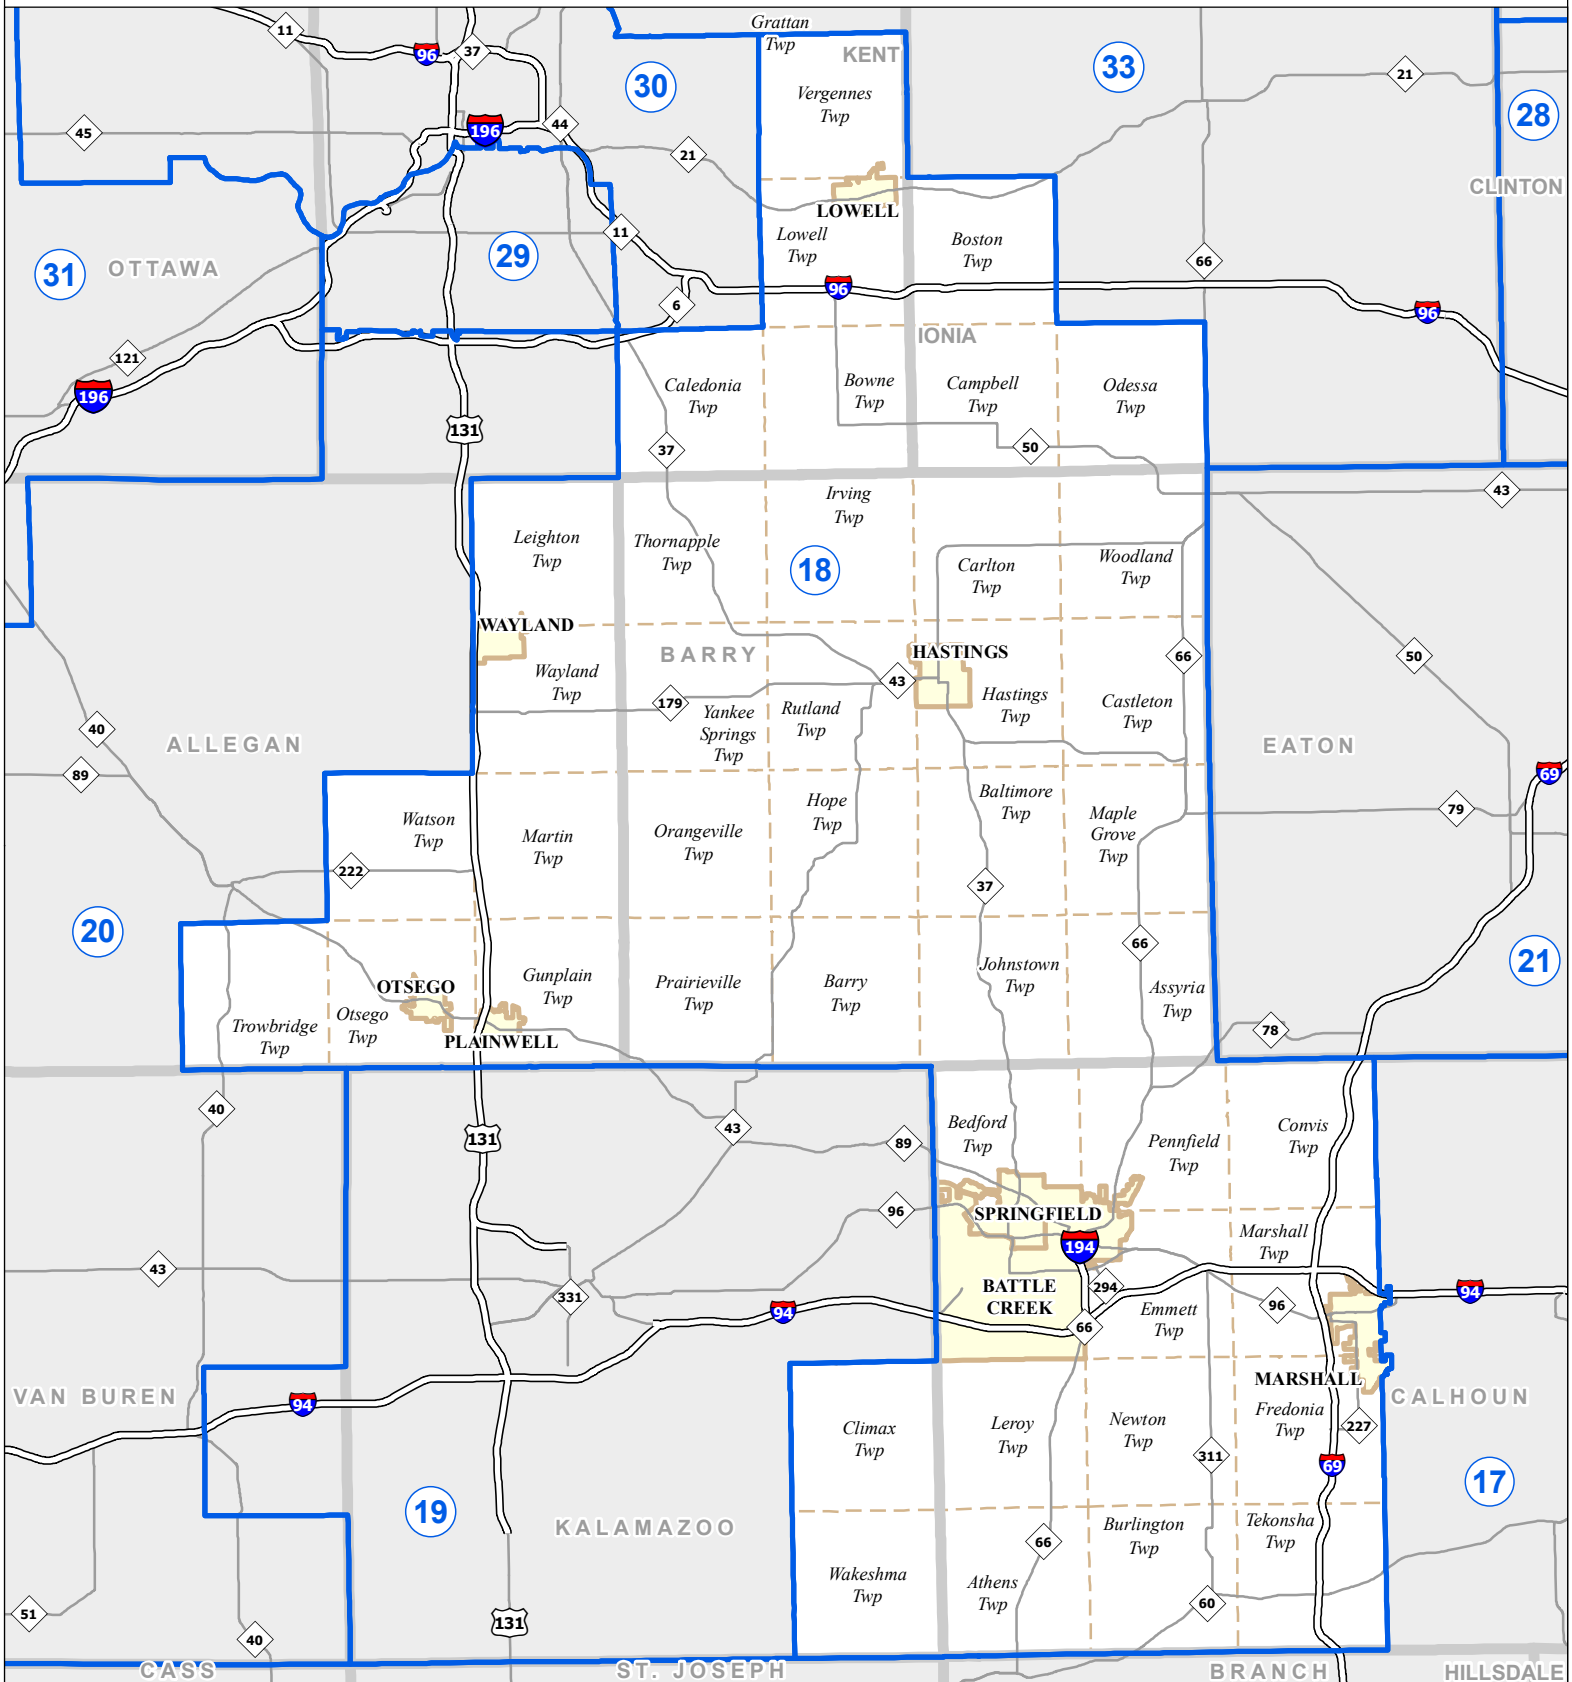

MICHIGAN SENATE DISTRICT 18

2021 Apportionment Plan

0 2.5 5 Miles

Source:
Base Map - Michigan Geographic Framework v17a, v20
Senate District Boundaries - 2021 Apportionment Plan as adopted by the
Michigan Independent Citizens Redistricting Commission on 12/28/2021
pursuant to its authority and duty in Article IV, Section 6 of the Michigan
Constitution of 1963

Legend

- Senate District
- City
- County
- Township
- Freeway
- Highway

Michigan State Senate

District 18

Allegan County (part)
 Gunplain Township
 Leighton Township
 Martin Township
 Otsego city
 Otsego Township
 Plainwell city
 Trowbridge Township
 Watson Township
 Wayland city
 Wayland Township

Barry County

Calhoun County (part)
 Athens Township
 Battle Creek city
 Bedford Township
 Burlington Township
 Convis Township
 Emmett Township
 Fredonia Township
 Leroy Township
 Marshall city
 Marshall Township
 Newton Township
 Pennfield Township
 Springfield city
 Tekonsha Township

Ionia County (part)
 Boston Township
 Campbell Township
 Odessa Township

Kalamazoo County (part)
 Climax Township
 Wakeshma Township

Kent County (part)
 Bowne Township
 Caledonia Township
 Lowell city
 Lowell Township
 Vergennes Township