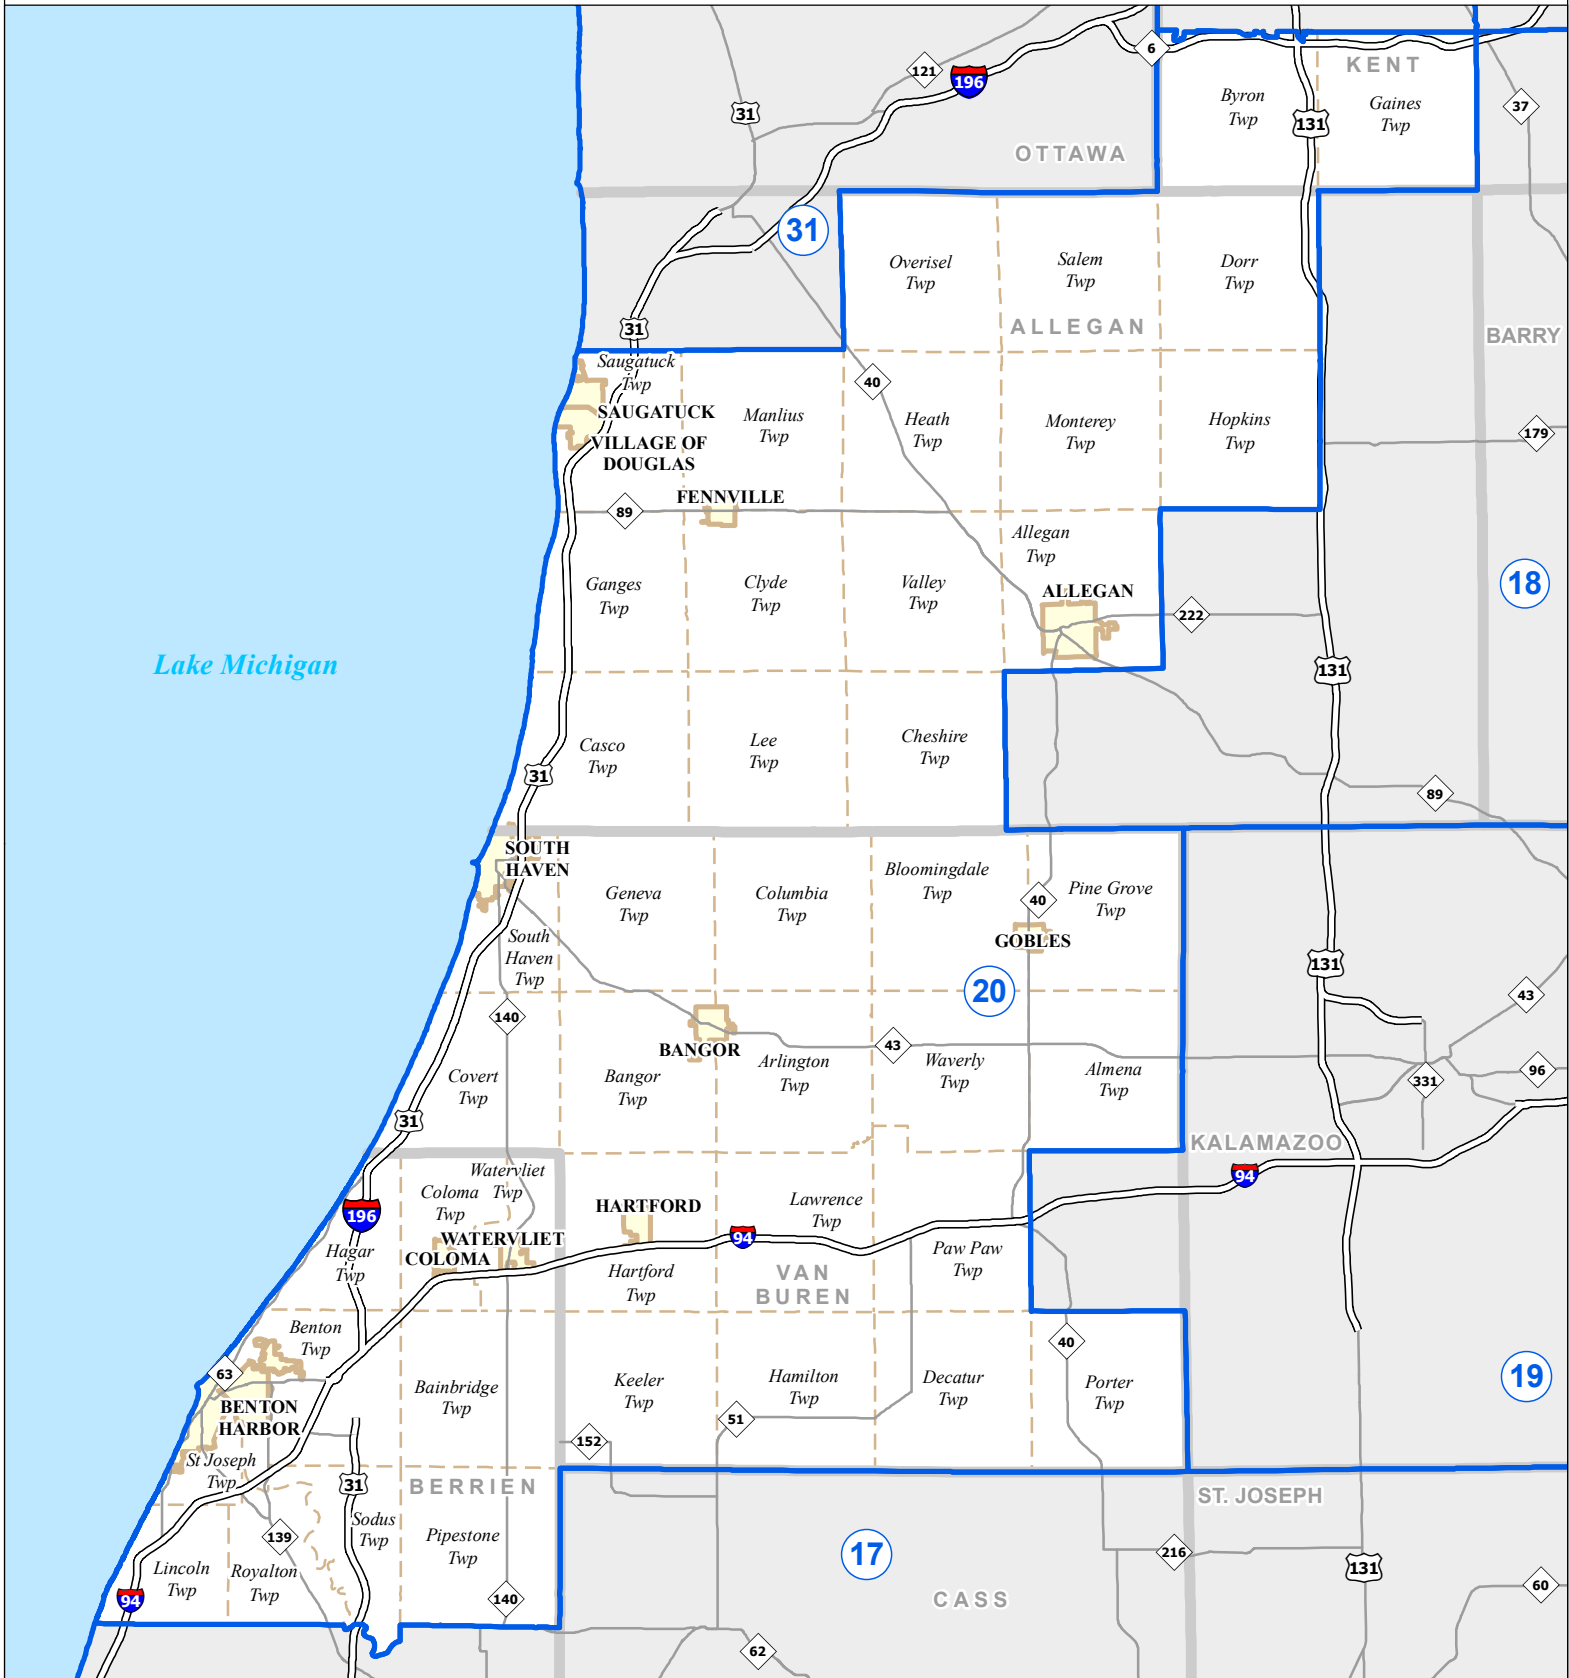

MICHIGAN SENATE DISTRICT 20 2021 Apportionment Plan

0 2.5 5 Miles

Source:
Base Map - Michigan Geographic Framework v17a, v20
Senate District Boundaries - 2021 Apportionment Plan as adopted by the
Michigan Independent Citizens Redistricting Commission on 12/28/2021
pursuant to its authority and duty in Article IV, Section 6 of the Michigan
Constitution of 1963

Legend					
	Senate District		County		Freeway
	City		Township		Highway

Michigan State Senate

District 20

Allegan County (part)	Bangor Township
Allegan city	Bloomington Township
Allegan Township	Columbia Township
Casco Township	Covert Township
Cheshire Township	Decatur Township
Clyde Township	Geneva Township
Dorr Township	Gobles city
Village Of Douglas city	Hamilton Township
Fennville city	Hartford city
Ganges Township	Hartford Township
Heath Township	Keeler Township
Hopkins Township	Lawrence Township
Lee Township	Paw Paw Township
Manlius Township	Pine Grove Township
Monterey Township	Porter Township
Overisel Township	South Haven city (part)
Salem Township	South Haven Township
Saugatuck city	Waverly Township
Saugatuck Township	
South Haven city (part)	
Valley Township	
Berrien County (part)	
Bainbridge Township	
Benton Charter Township	
Benton Harbor city	
Coloma city	
Coloma Charter Township	
Hagar Township	
Lincoln Charter Township	
Pipestone Township	
Royalton Township	
St Joseph city	
St Joseph Charter Township	
Sodus Township	
Watervliet city	
Watervliet Charter Township	
Kent County (part)	
Byron Township	
Gaines Township	
Van Buren County (part)	
Almena Township	
Arlington Township	
Bangor city	

2021 Apportionment Plan as adopted by the Michigan Independent Citizens Redistricting Commission on 12/28/2021 pursuant to its authority and duty in Article IV, Section 6 of the Michigan Constitution of 1963.