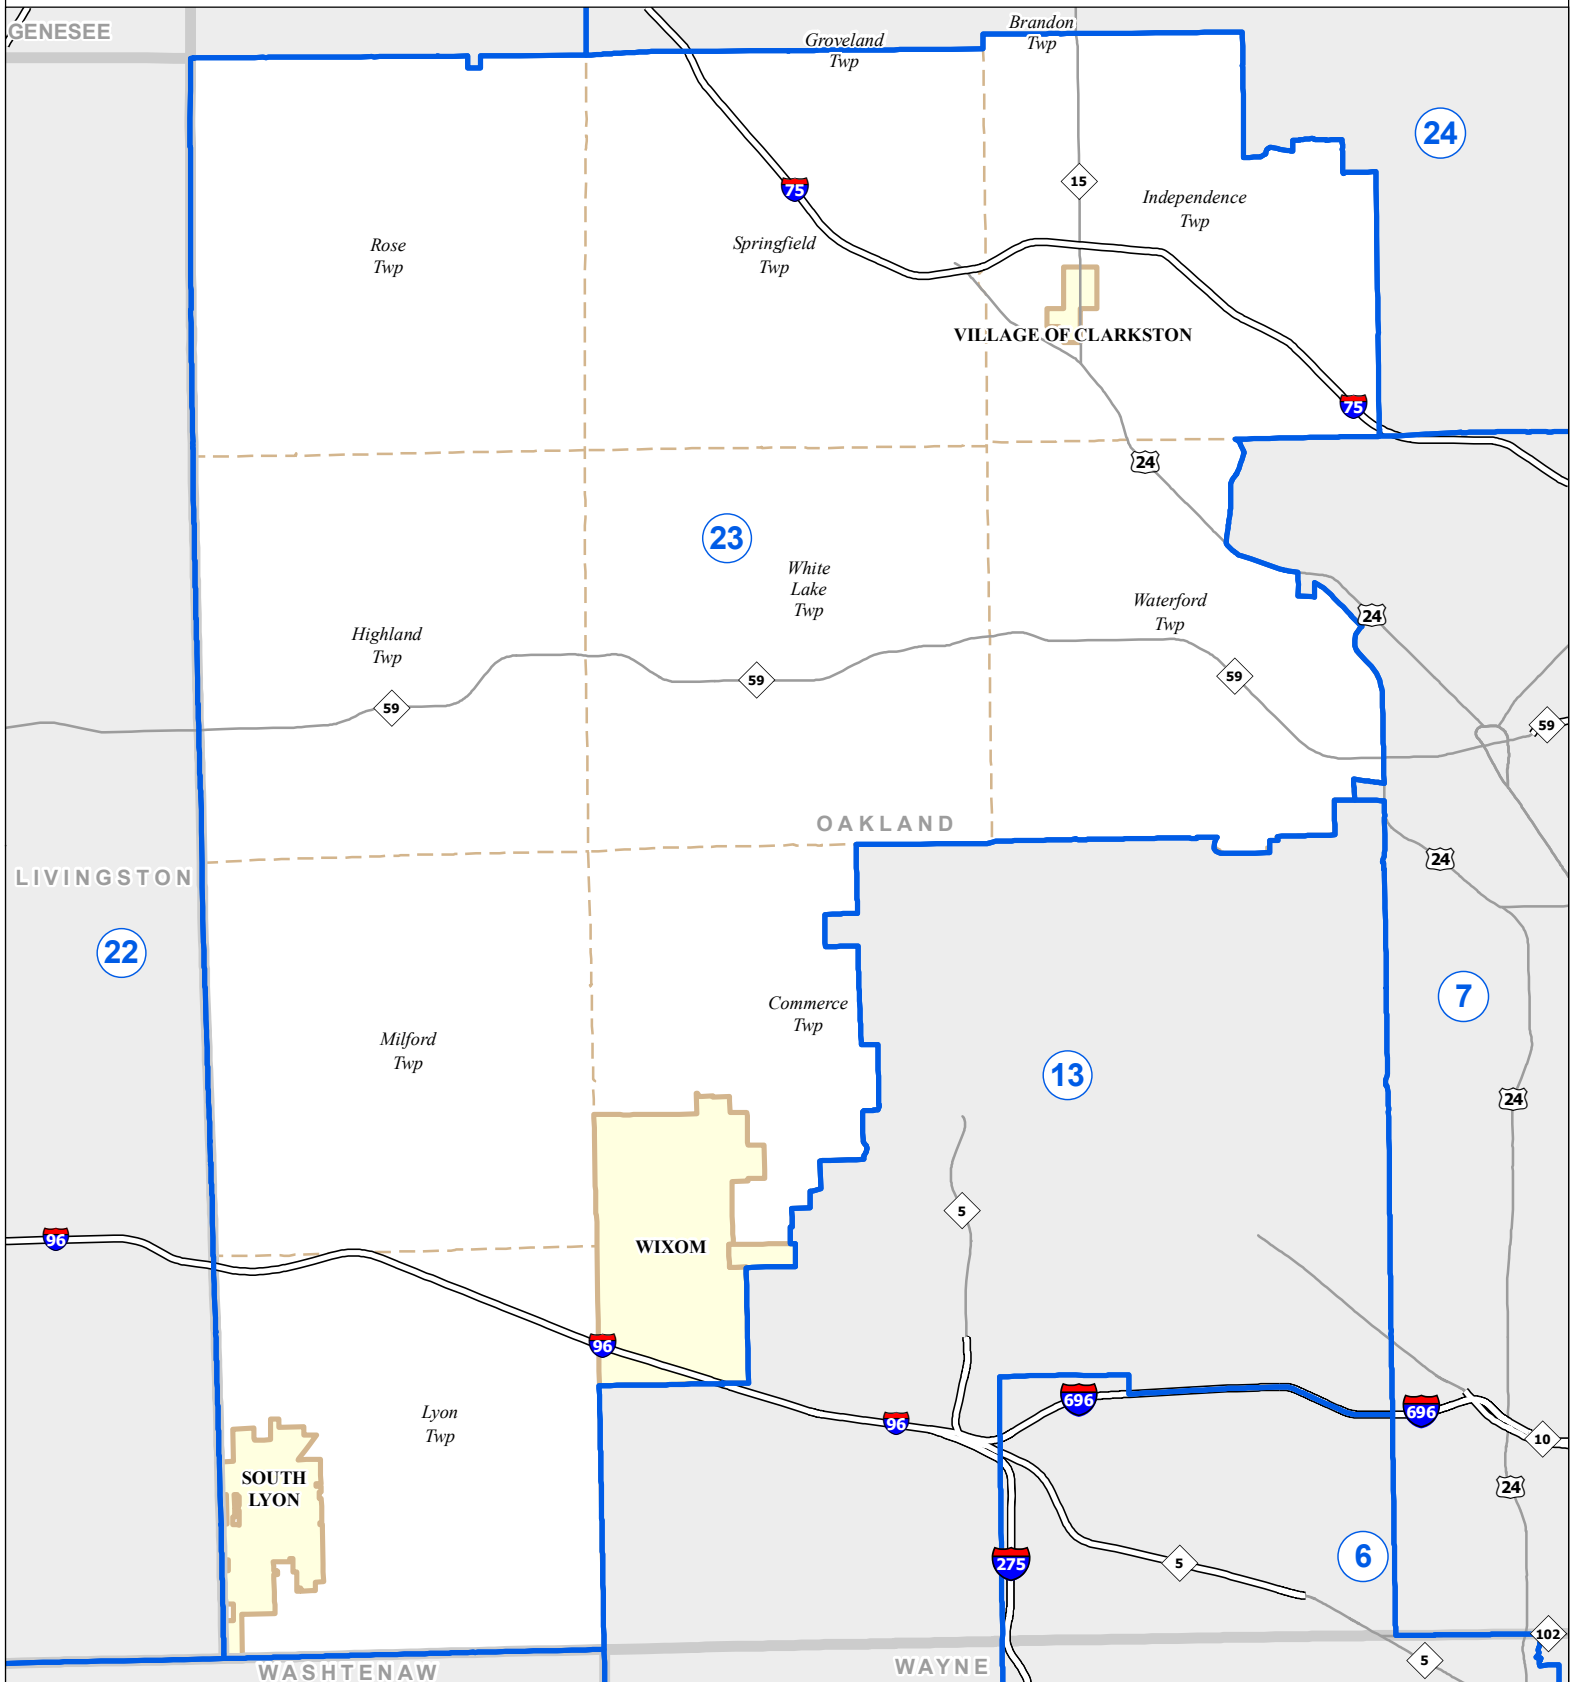

# MICHIGAN SENATE DISTRICT 23 2021 Apportionment Plan

0 2.5 5 Miles

Source:  
Base Map - Michigan Geographic Framework v17a, v20  
Senate District Boundaries - 2021 Apportionment Plan as adopted by the  
Michigan Independent Citizens Redistricting Commission on 12/28/2021  
pursuant to its authority and duty in Article IV, Section 6 of the Michigan  
Constitution of 1963

Legend					
	Senate District		County		Freeway
	City		Township		Highway

# ***Michigan State Senate***

## **District 23**

Oakland County (part)  
Commerce Township (part)  
Highland Township  
Independence Township (part)  
Lyon Township  
Milford Township  
Novi city (part)  
Rose Township  
South Lyon city  
Springfield Township  
Village Of Clarkston city  
Waterford Township (part)  
White Lake Township  
Wixom city