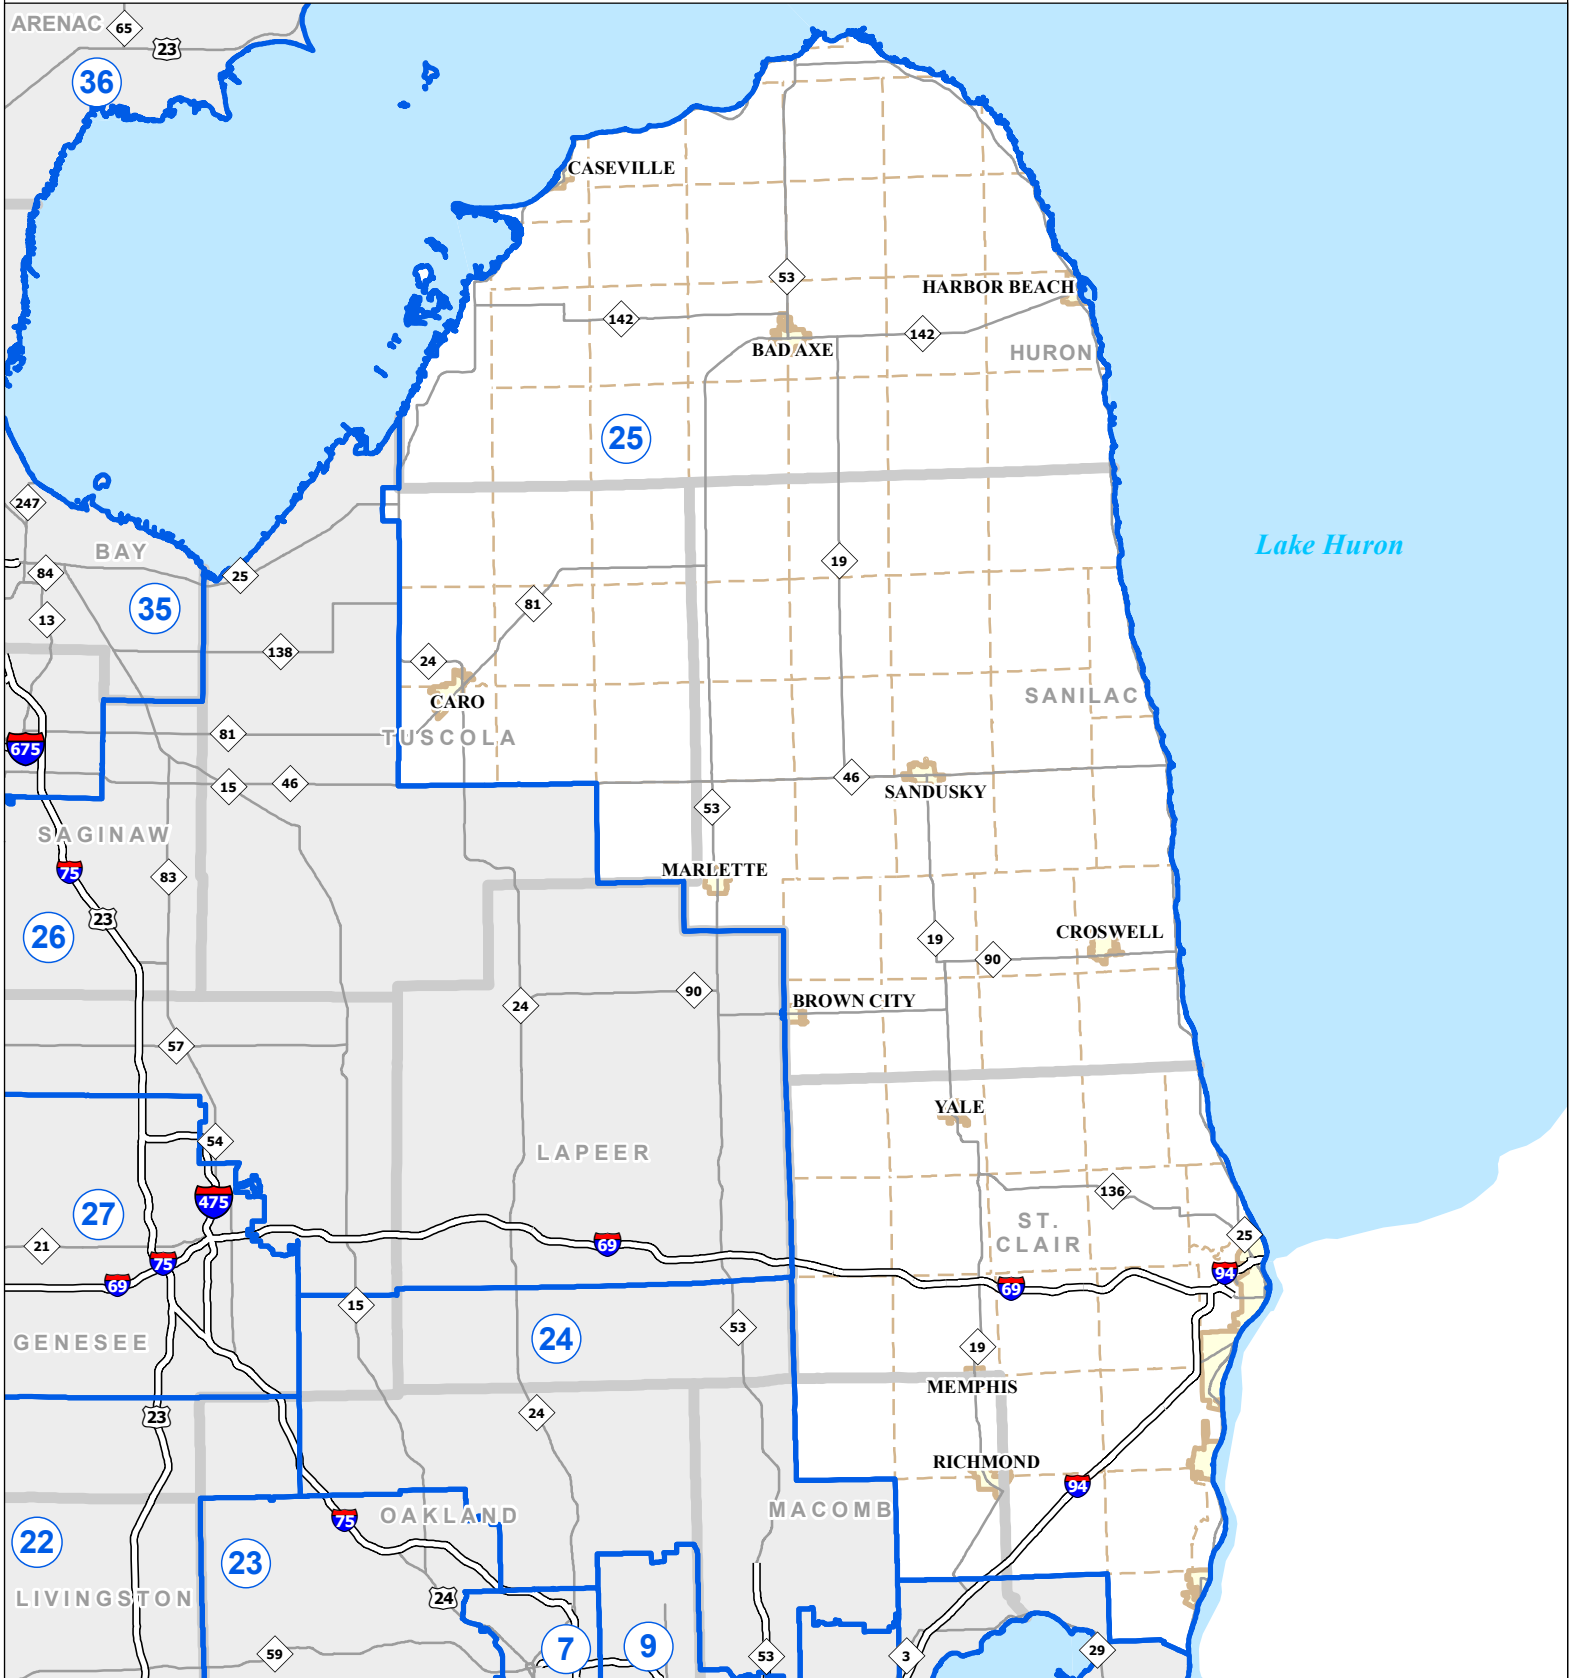

MICHIGAN SENATE DISTRICT 25 2021 Apportionment Plan

0 2.5 5 Miles

Source:
Base Map - Michigan Geographic Framework v17a, v20
Senate District Boundaries - 2021 Apportionment Plan as adopted by the
Michigan Independent Citizens Redistricting Commission on 12/28/2021
pursuant to its authority and duty in Article IV, Section 6 of the Michigan
Constitution of 1963

Legend

- Senate District
- County
- Freeway
- City
- Township
- Highway

Michigan State Senate

District 25

Huron County
Lapeer County (part)
 Brown City city (part)
Macomb County (part)
 Armada Township
 Lenox Township
 Memphis city (part)
 Richmond city (part)
 Richmond Township
St Clair County (part)
 Berlin Township
 Brockway Township
 Burtchville Township
 Casco Township
 China Township
 Clyde Township
 Columbus Township
 Cottrellville Township
 East China Township
 Emmett Township
 Fort Gratiot Township
 Grant Township
 Greenwood Township
 Kenockee Township
 Kimball Township
 Lynn Township
 Marine City city
 Marysville city
 Memphis city (part)
 Mussey Township
 Port Huron city
 Port Huron Township
 Richmond city (part)
 Riley Township
 St Clair city
 St Clair Township
 Wales Township
 Yale city
Sanilac County
Tuscola County (part)
 Almer Township
 Caro city
 Columbia Township

Elkland Township
Ellington Township
Elmwood Township
Indianfields Township
Kingston Township
Koylton Township
Novesta Township
Wells Township

2021 Apportionment Plan as adopted by the Michigan Independent Citizens Redistricting Commission on 12/28/2021 pursuant to its authority and duty in Article IV, Section 6 of the Michigan Constitution of 1963.