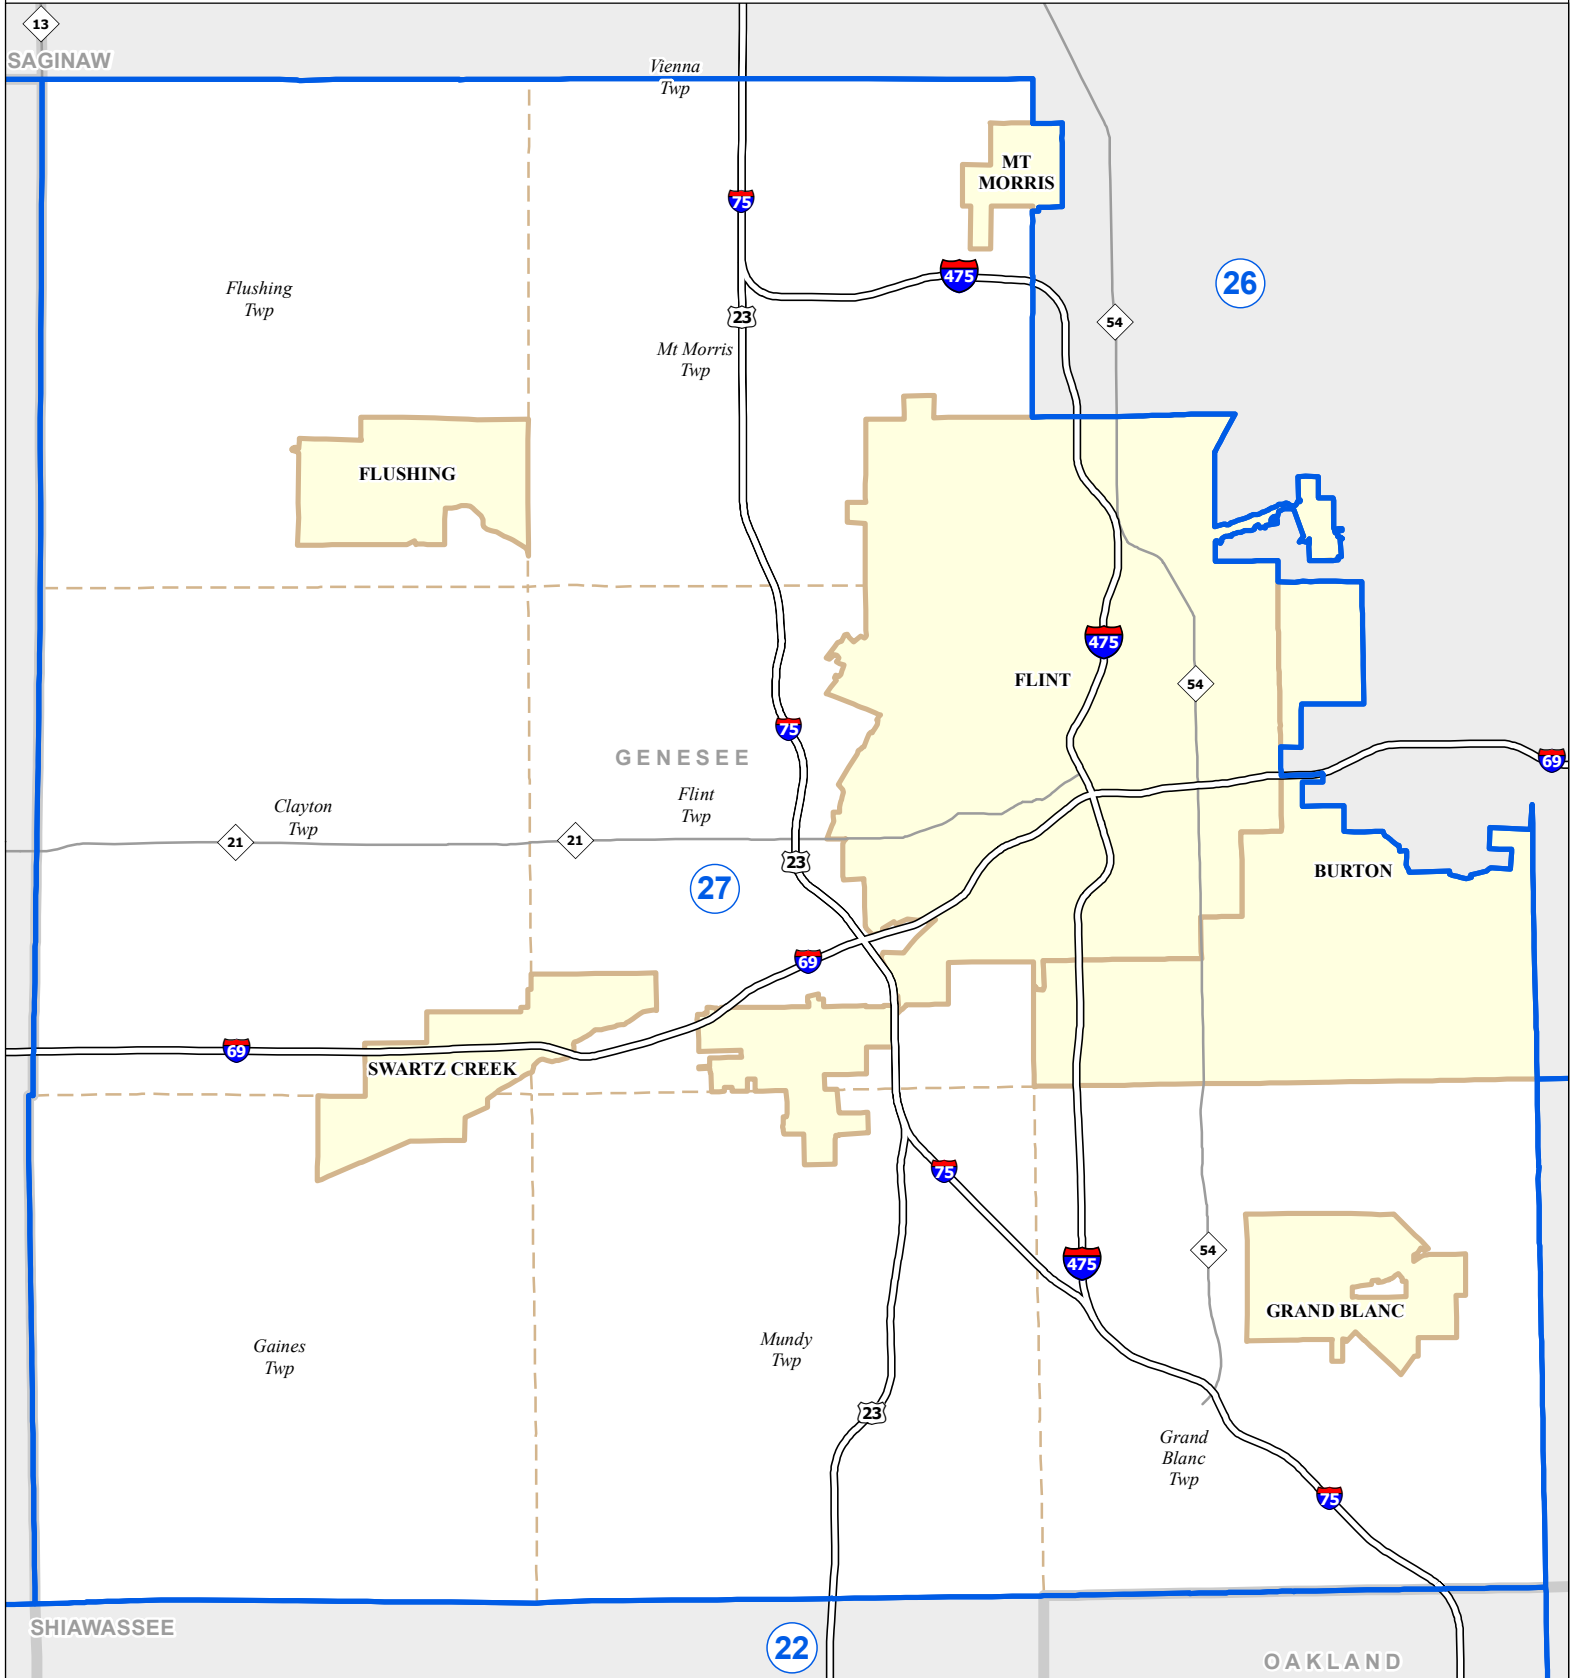

MICHIGAN SENATE DISTRICT 27 2021 Apportionment Plan

0 2.5 5 Miles

Source:
Base Map - Michigan Geographic Framework v17a, v20
Senate District Boundaries - 2021 Apportionment Plan as adopted by the
Michigan Independent Citizens Redistricting Commission on 12/28/2021
pursuant to its authority and duty in Article IV, Section 6 of the Michigan
Constitution of 1963

Legend					
	Senate District		County		Freeway
	City		Township		Highway

Michigan State Senate

District 27

Genesee County (part)

Burton city (part)

Clayton Township

Flint city

Flint Township

Flushing city

Flushing Township

Gaines Township

Grand Blanc city

Grand Blanc Township

Mount Morris city

Mount Morris Township

Mundy Township

Swartz Creek city