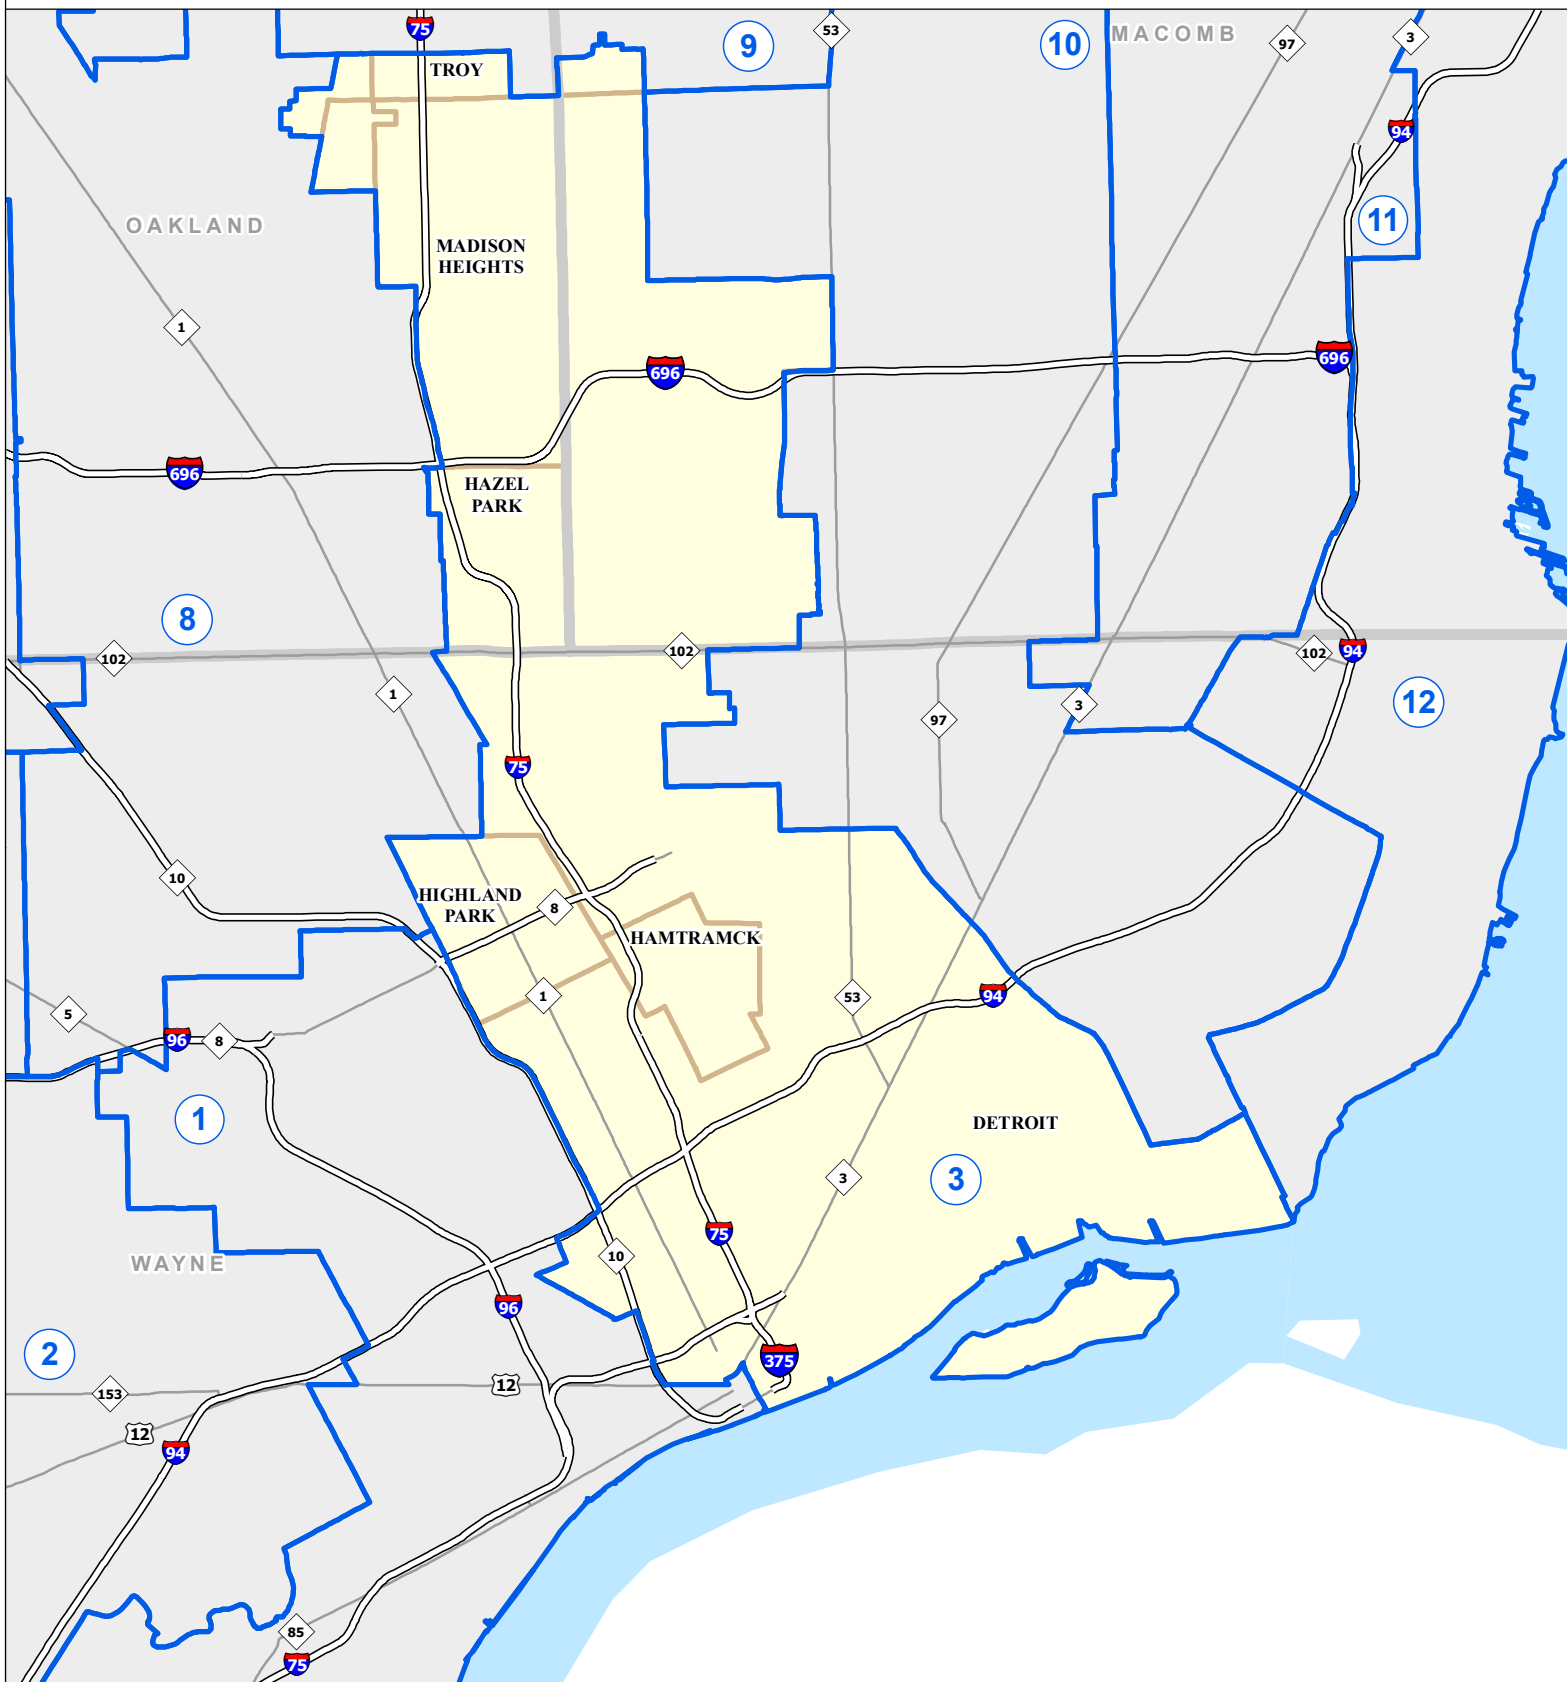

MICHIGAN SENATE DISTRICT 3 2021 Apportionment Plan

0 2.5 5 Miles

Source:
Base Map - Michigan Geographic Framework v17a, v20
Senate District Boundaries - 2021 Apportionment Plan as adopted by the
Michigan Independent Citizens Redistricting Commission on 12/28/2021
pursuant to its authority and duty in Article IV, Section 6 of the Michigan
Constitution of 1963

Legend			
	Senate District		County
	City		Township
			Freeway
			Highway

Michigan State Senate

District 3

Macomb County (part)
Sterling Heights city (part)
Warren city (part)
Oakland County (part)
Clawson city (part)
Hazel Park city
Madison Heights city
Royal Oak city (part)
Troy city (part)
Wayne County (part)
Detroit city (part)
Hamtramck city
Highland Park city