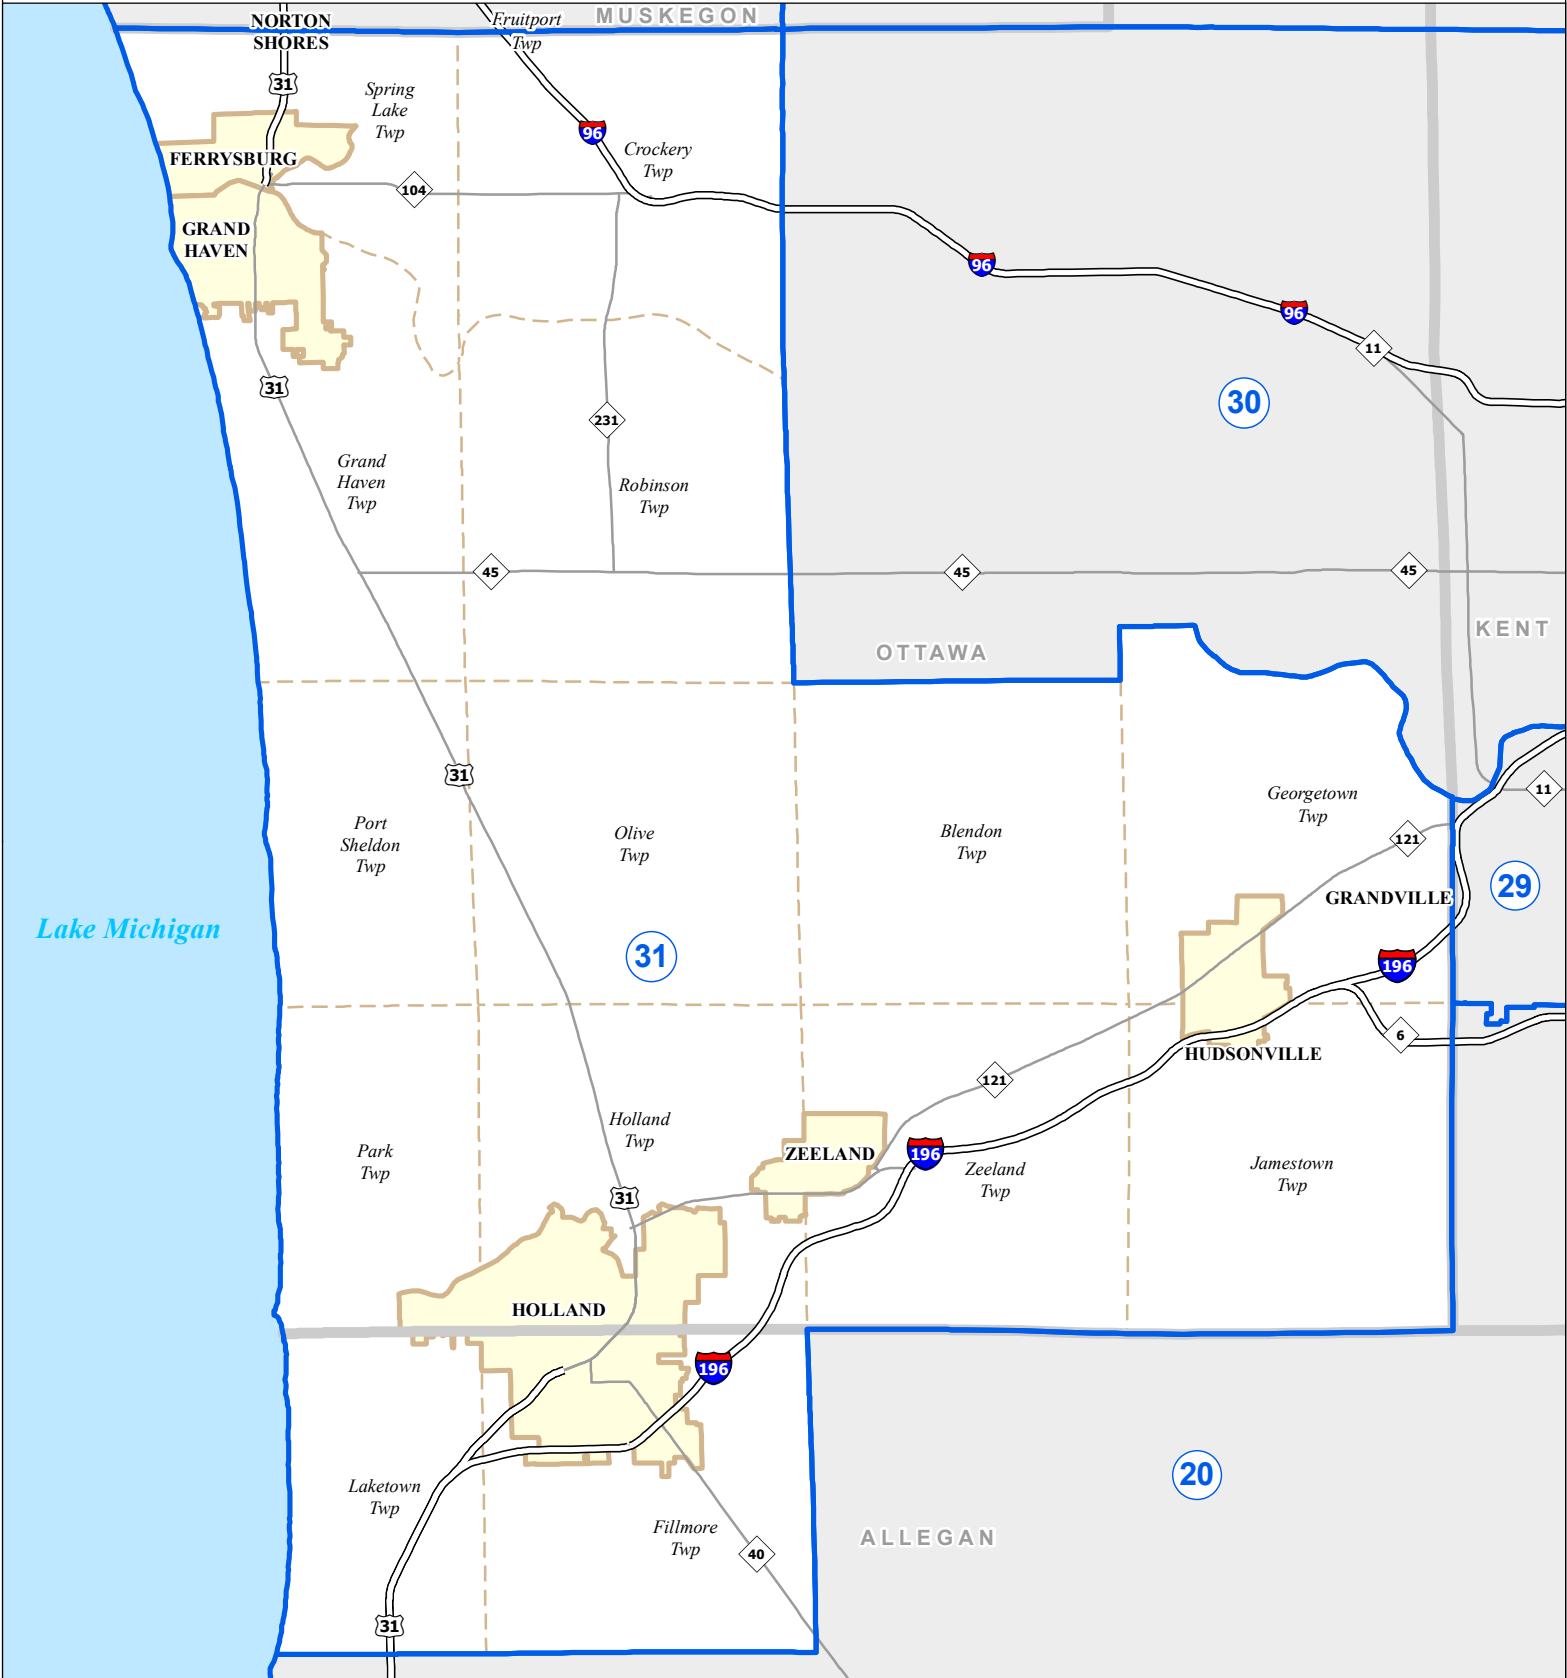

# MICHIGAN SENATE DISTRICT 31 2021 Apportionment Plan

Source:  
Base Map - Michigan Geographic Framework v17a, v20  
Senate District Boundaries - 2021 Apportionment Plan as adopted by the  
Michigan Independent Citizens Redistricting Commission on 12/28/2021  
pursuant to its authority and duty in Article IV, Section 6 of the Michigan  
Constitution of 1963

Legend					
	Senate District		County		Freeway
	City		Township		Highway

# ***Michigan State Senate***

## **District 31**

Allegan County (part)  
    Fillmore Township  
    Holland city (part)  
    Laketown Township  
Ottawa County (part)  
    Blendon Township  
    Crockery Township  
    Ferrysburg city  
    Georgetown Township  
    Grand Haven city  
    Grand Haven Township  
    Holland city (part)  
    Holland Township  
    Hudsonville city  
    Jamestown Township  
    Olive Township  
    Park Township  
    Port Sheldon Township  
    Robinson Township  
    Spring Lake Township  
    Zeeland city  
    Zeeland Township