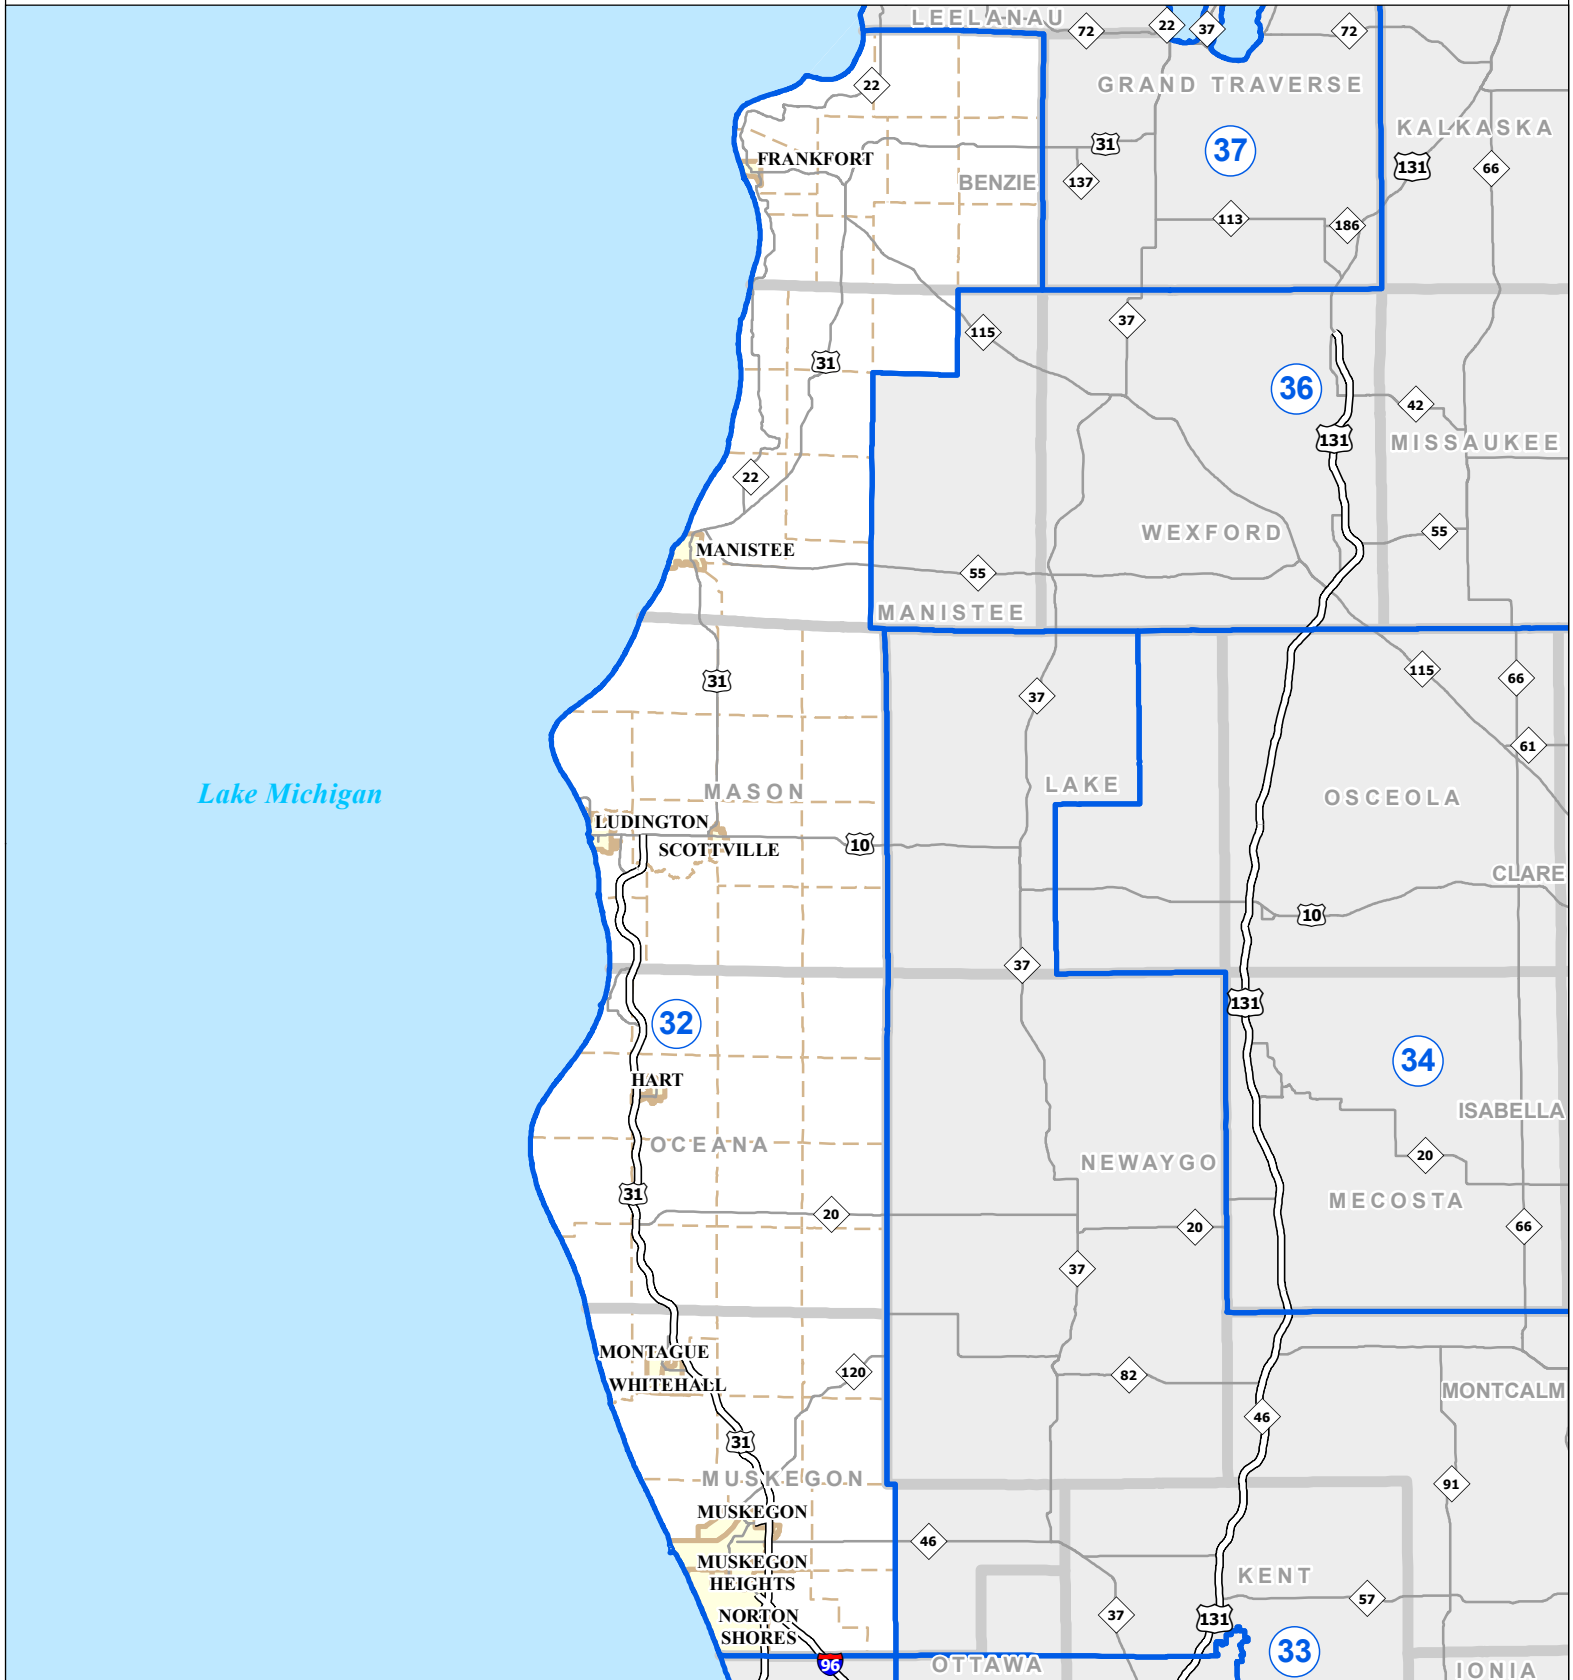

MICHIGAN SENATE DISTRICT 32

2021 Apportionment Plan

0 2.5 5 Miles

Lake Michigan

Source:
 Base Map - Michigan Geographic Framework v17a, v20
 Senate District Boundaries - 2021 Apportionment Plan as adopted by the
 Michigan Independent Citizens Redistricting Commission on 12/28/2021
 pursuant to its authority and duty in Article IV, Section 6 of the Michigan
 Constitution of 1963

Legend					
	Senate District		County		Freeway
	City		Township		Highway

Michigan State Senate

District 32

Benzie County

Manistee County (part)

Arcadia Township

Bear Lake Township

Brown Township

Laketon Township

Montague city

Montague Township

Muskegon city

Muskegon Township

Muskegon Heights city

North Muskegon city

Norton Shores city

Roosevelt Park city

Sullivan Township

Whitehall city

Whitehall Township

White River Township

Oceana County

2021 Apportionment Plan as adopted by the Michigan Independent Citizens Redistricting Commission on 12/28/2021 pursuant to its authority and duty in Article IV, Section 6 of the Michigan Constitution of 1963.