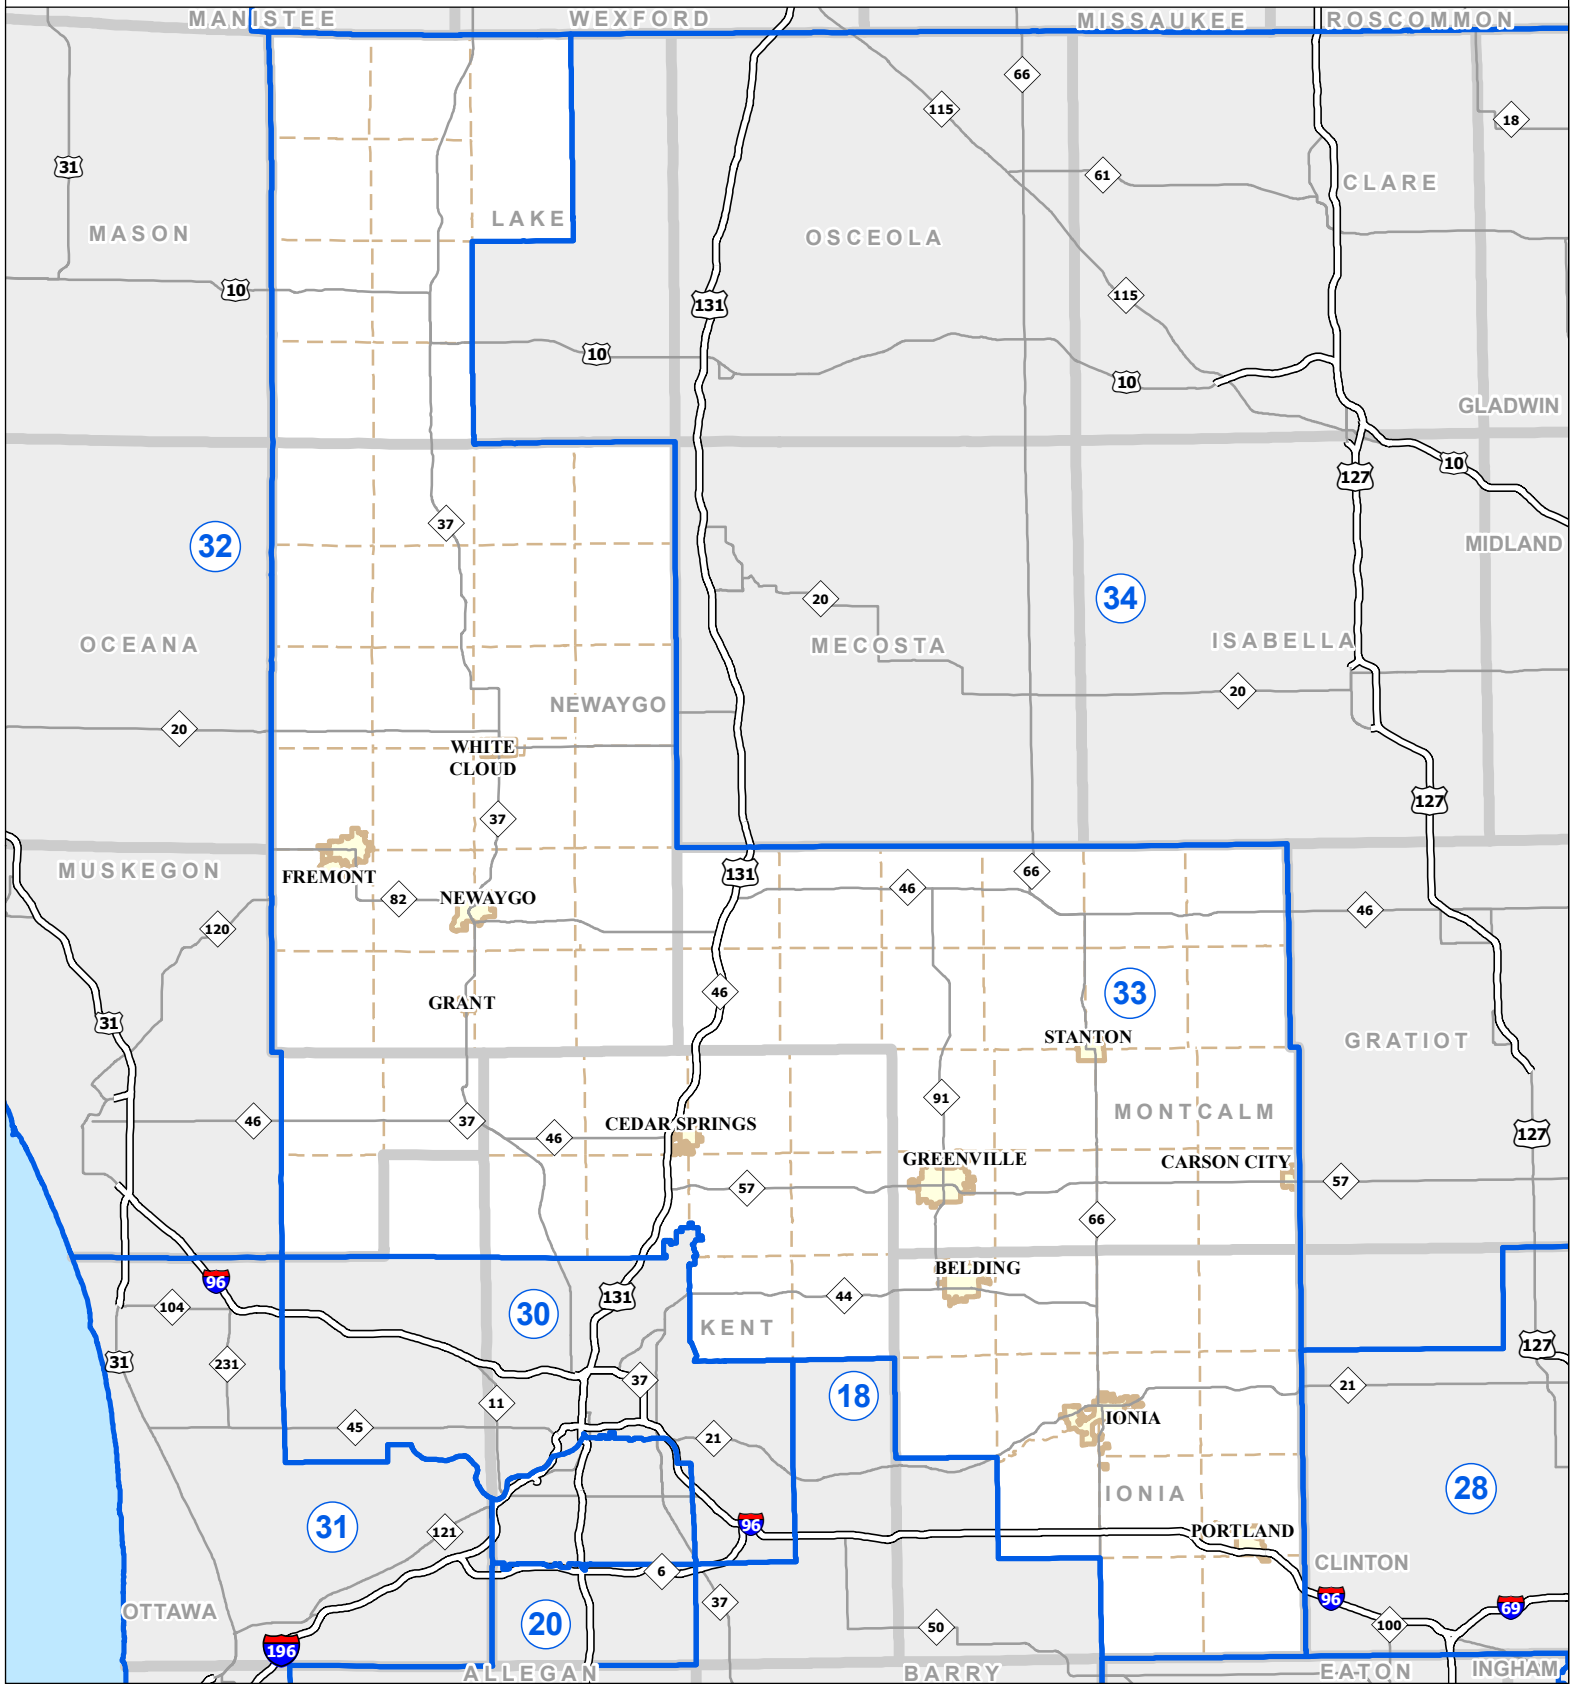

MICHIGAN SENATE DISTRICT 33

2021 Apportionment Plan

0 2.5 5 Miles

Source:
Base Map - Michigan Geographic Framework v17a, v20
Senate District Boundaries - 2021 Apportionment Plan as adopted by the
Michigan Independent Citizens Redistricting Commission on 12/28/2021
pursuant to its authority and duty in Article IV, Section 6 of the Michigan
Constitution of 1963

Legend					
	Senate District		County		Freeway
	City		Township		Highway

Michigan State Senate

District 33

Ionia County (part)
 Belding city
 Berlin Township
 Danby Township
 Easton Township
 Ionia city
 Ionia Township
 Keene Township
 Lyons Township
 North Plains Township
 Orange Township
 Orleans Township
 Otisco Township
 Portland city
 Portland Township
 Ronald Township
 Sebewa Township

Kent County (part)
 Algoma Township
 Cannon Township
 Cedar Springs city
 Courtland Township
 Grattan Township
 Nelson Township
 Oakfield Township
 Solon Township
 Sparta Township
 Spencer Township
 Tyrone Township

Lake County (part)
 Eden Township
 Elk Township
 Lake Township
 Newkirk Township
 Peacock Township
 Pleasant Plains Township
 Sauble Township
 Sweetwater Township
 Webber Township

Montcalm County

Muskegon County (part)
 Casnovia Township
 Moorland Township