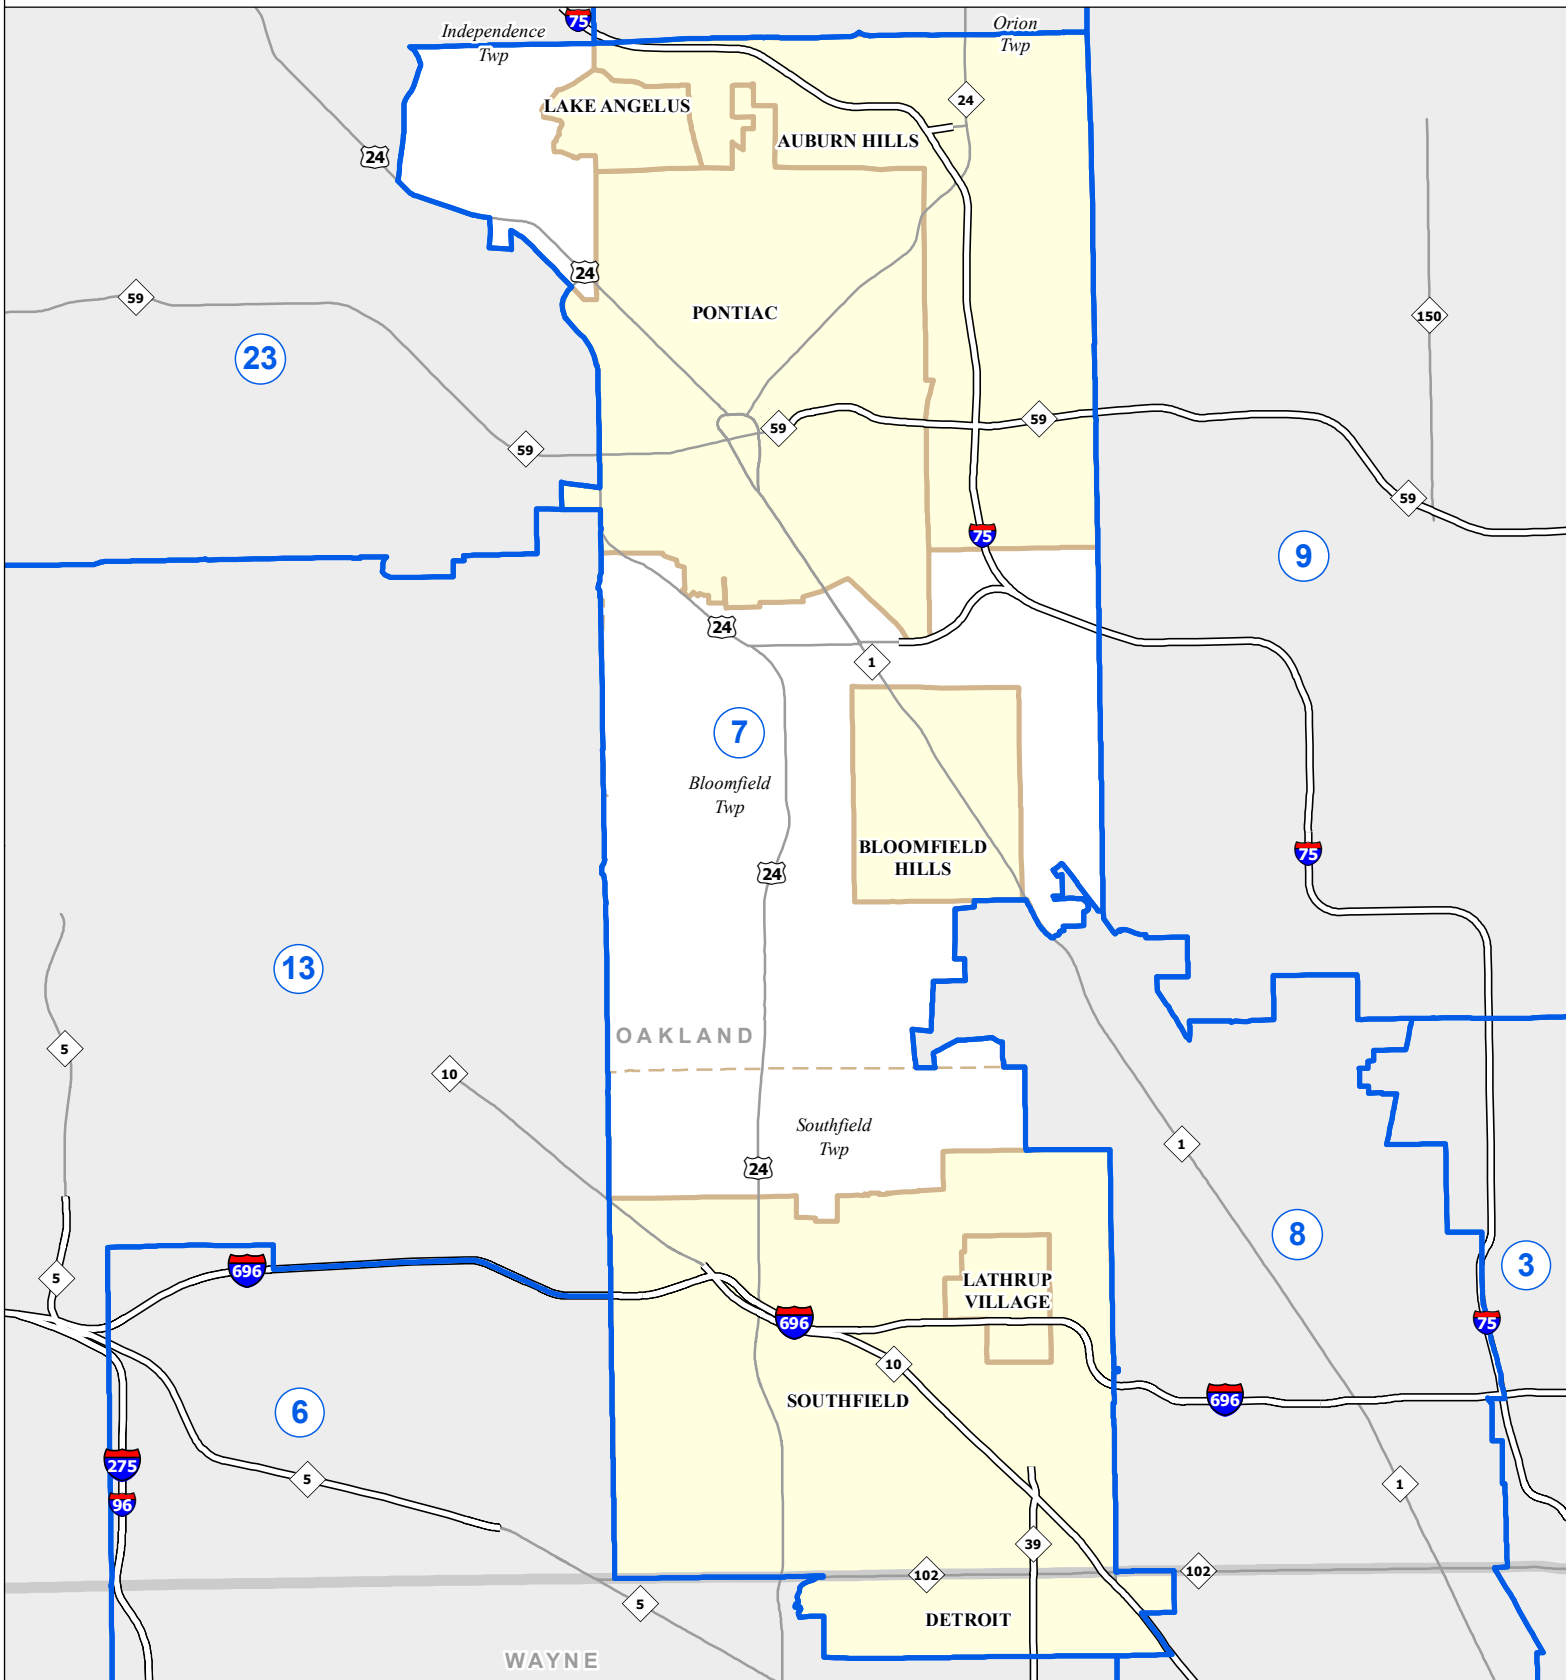

MICHIGAN SENATE DISTRICT 7 2021 Apportionment Plan

0 2.5 5 Miles

Source:
Base Map - Michigan Geographic Framework v17a, v20
Senate District Boundaries - 2021 Apportionment Plan as adopted by the
Michigan Independent Citizens Redistricting Commission on 12/28/2021
pursuant to its authority and duty in Article IV, Section 6 of the Michigan
Constitution of 1963

| Legend | | | | | |
|--------|-----------------|--|----------|--|---------|
| | Senate District | | County | | Freeway |
| | City | | Township | | Highway |

Michigan State Senate

District 7

Oakland County (part)
 Auburn Hills city
 Bloomfield Township
 Bloomfield Hills city
 Lake Angelus city
 Lathrup Village city
 Pontiac city
 Southfield city
 Southfield Township (part)
 Waterford Township (part)
Wayne County (part)
 Detroit city (part)