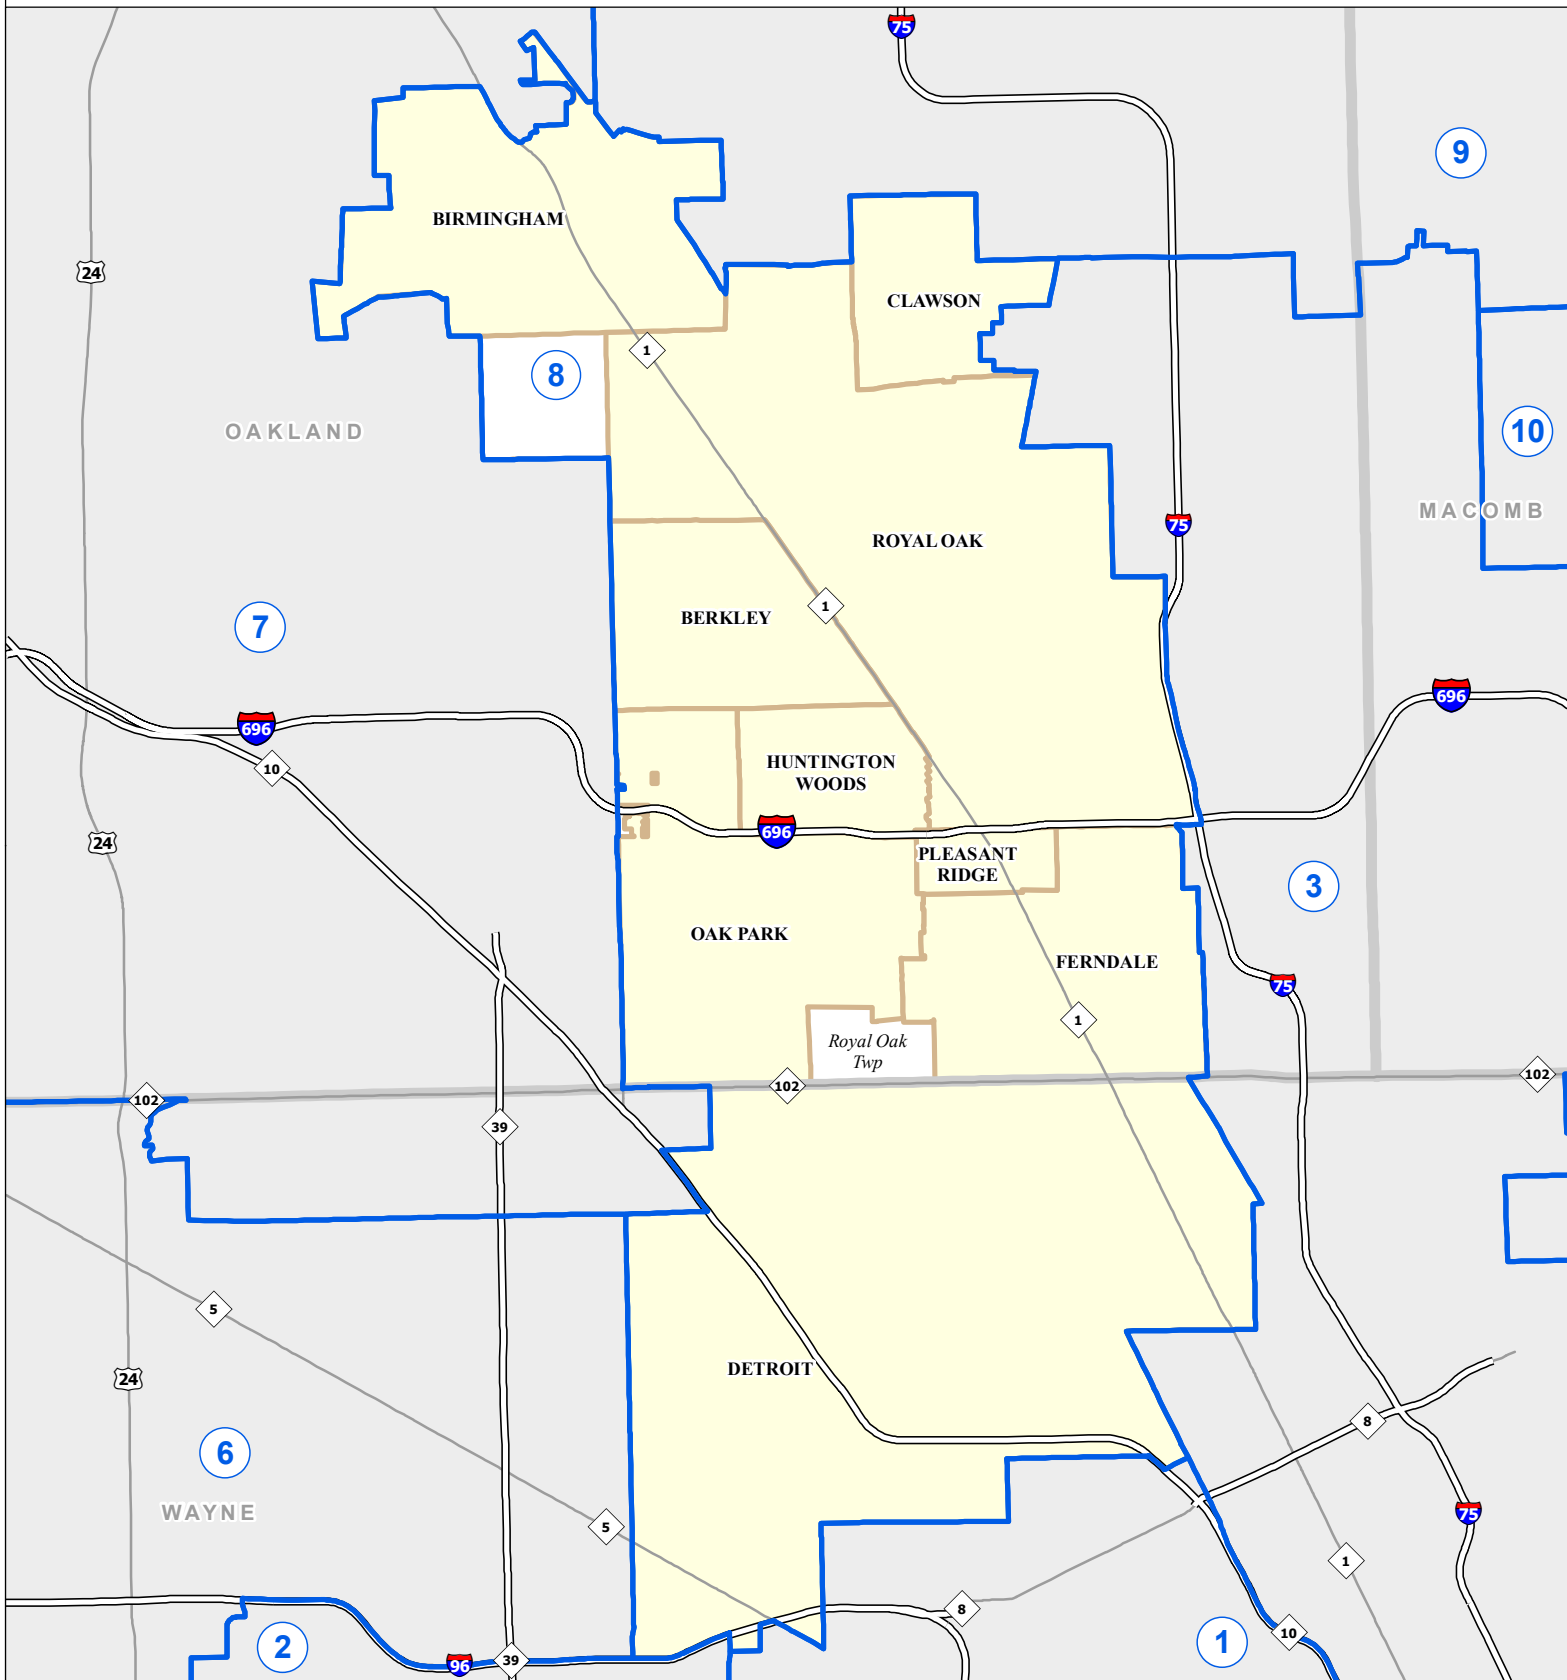

MICHIGAN SENATE DISTRICT 8 2021 Apportionment Plan

0 2.5 5 Miles

Source:
Base Map - Michigan Geographic Framework v17a, v20
Senate District Boundaries - 2021 Apportionment Plan as adopted by the
Michigan Independent Citizens Redistricting Commission on 12/28/2021
pursuant to its authority and duty in Article IV, Section 6 of the Michigan
Constitution of 1963

Legend					
	Senate District		County		Freeway
	City		Township		Highway

Michigan State Senate

District 8

Oakland County (part)

Berkley city

Birmingham city

Clawson city (part)

Ferndale city

Huntington Woods city

Oak Park city

Pleasant Ridge city

Royal Oak city (part)

Royal Oak Township

Southfield Township (part)

Wayne County (part)

Detroit city (part)