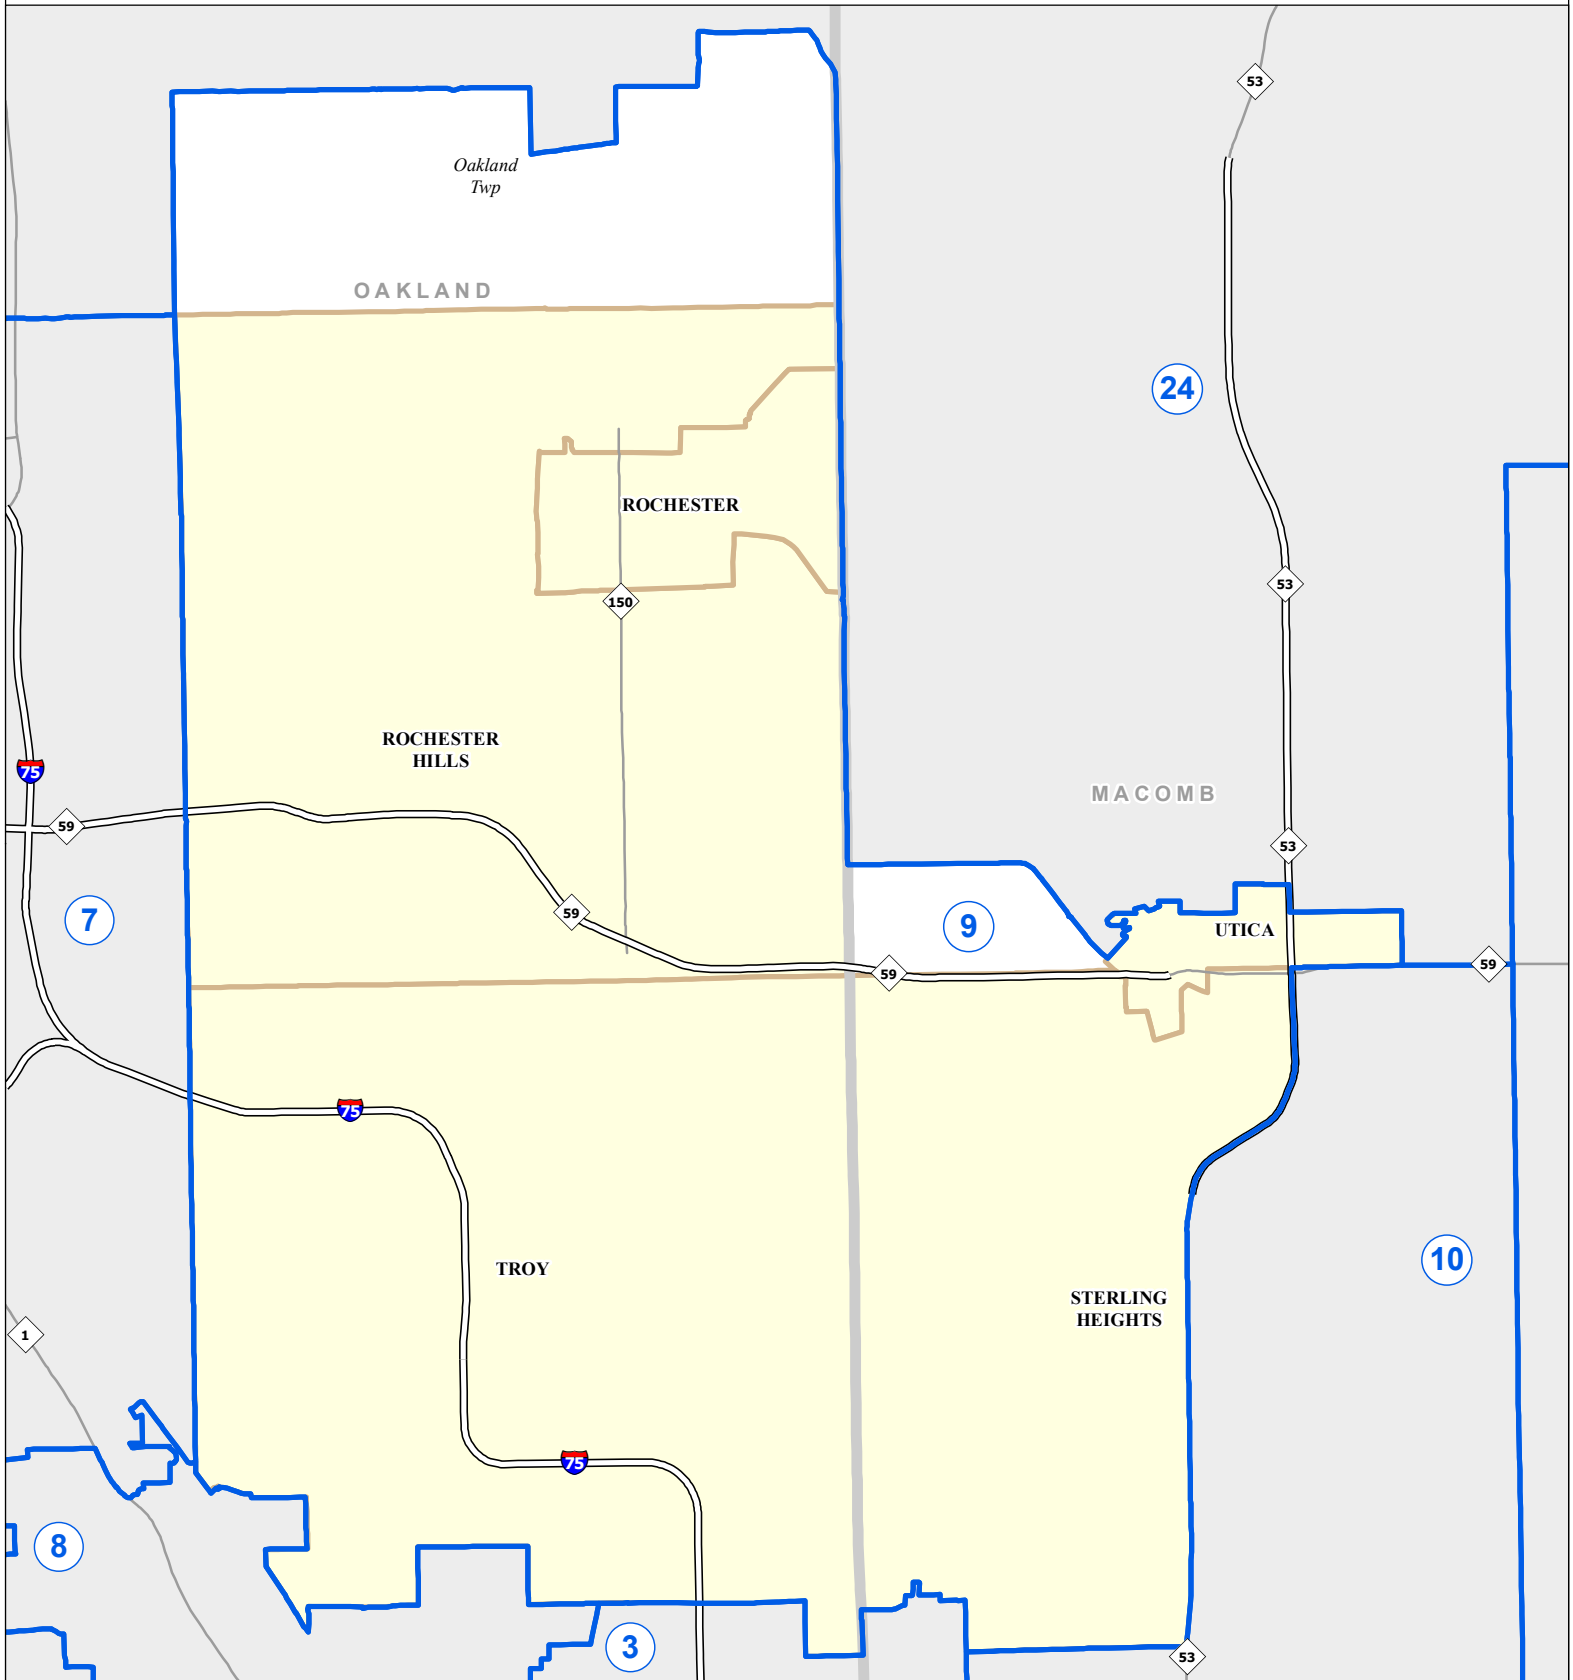

MICHIGAN SENATE DISTRICT 9 2021 Apportionment Plan

0 2.5 5 Miles

Source:
Base Map - Michigan Geographic Framework v17a, v20
Senate District Boundaries - 2021 Apportionment Plan as adopted by the
Michigan Independent Citizens Redistricting Commission on 12/28/2021
pursuant to its authority and duty in Article IV, Section 6 of the Michigan
Constitution of 1963

Legend			
	Senate District		County
	City		Township
			Freeway
			Highway

Michigan State Senate

District 9

Macomb County (part)

Shelby Charter Township (part)

Sterling Heights city (part)

Utica city

Oakland County (part)

Oakland Charter Township (part)

Rochester city

Rochester Hills city

Troy city (part)