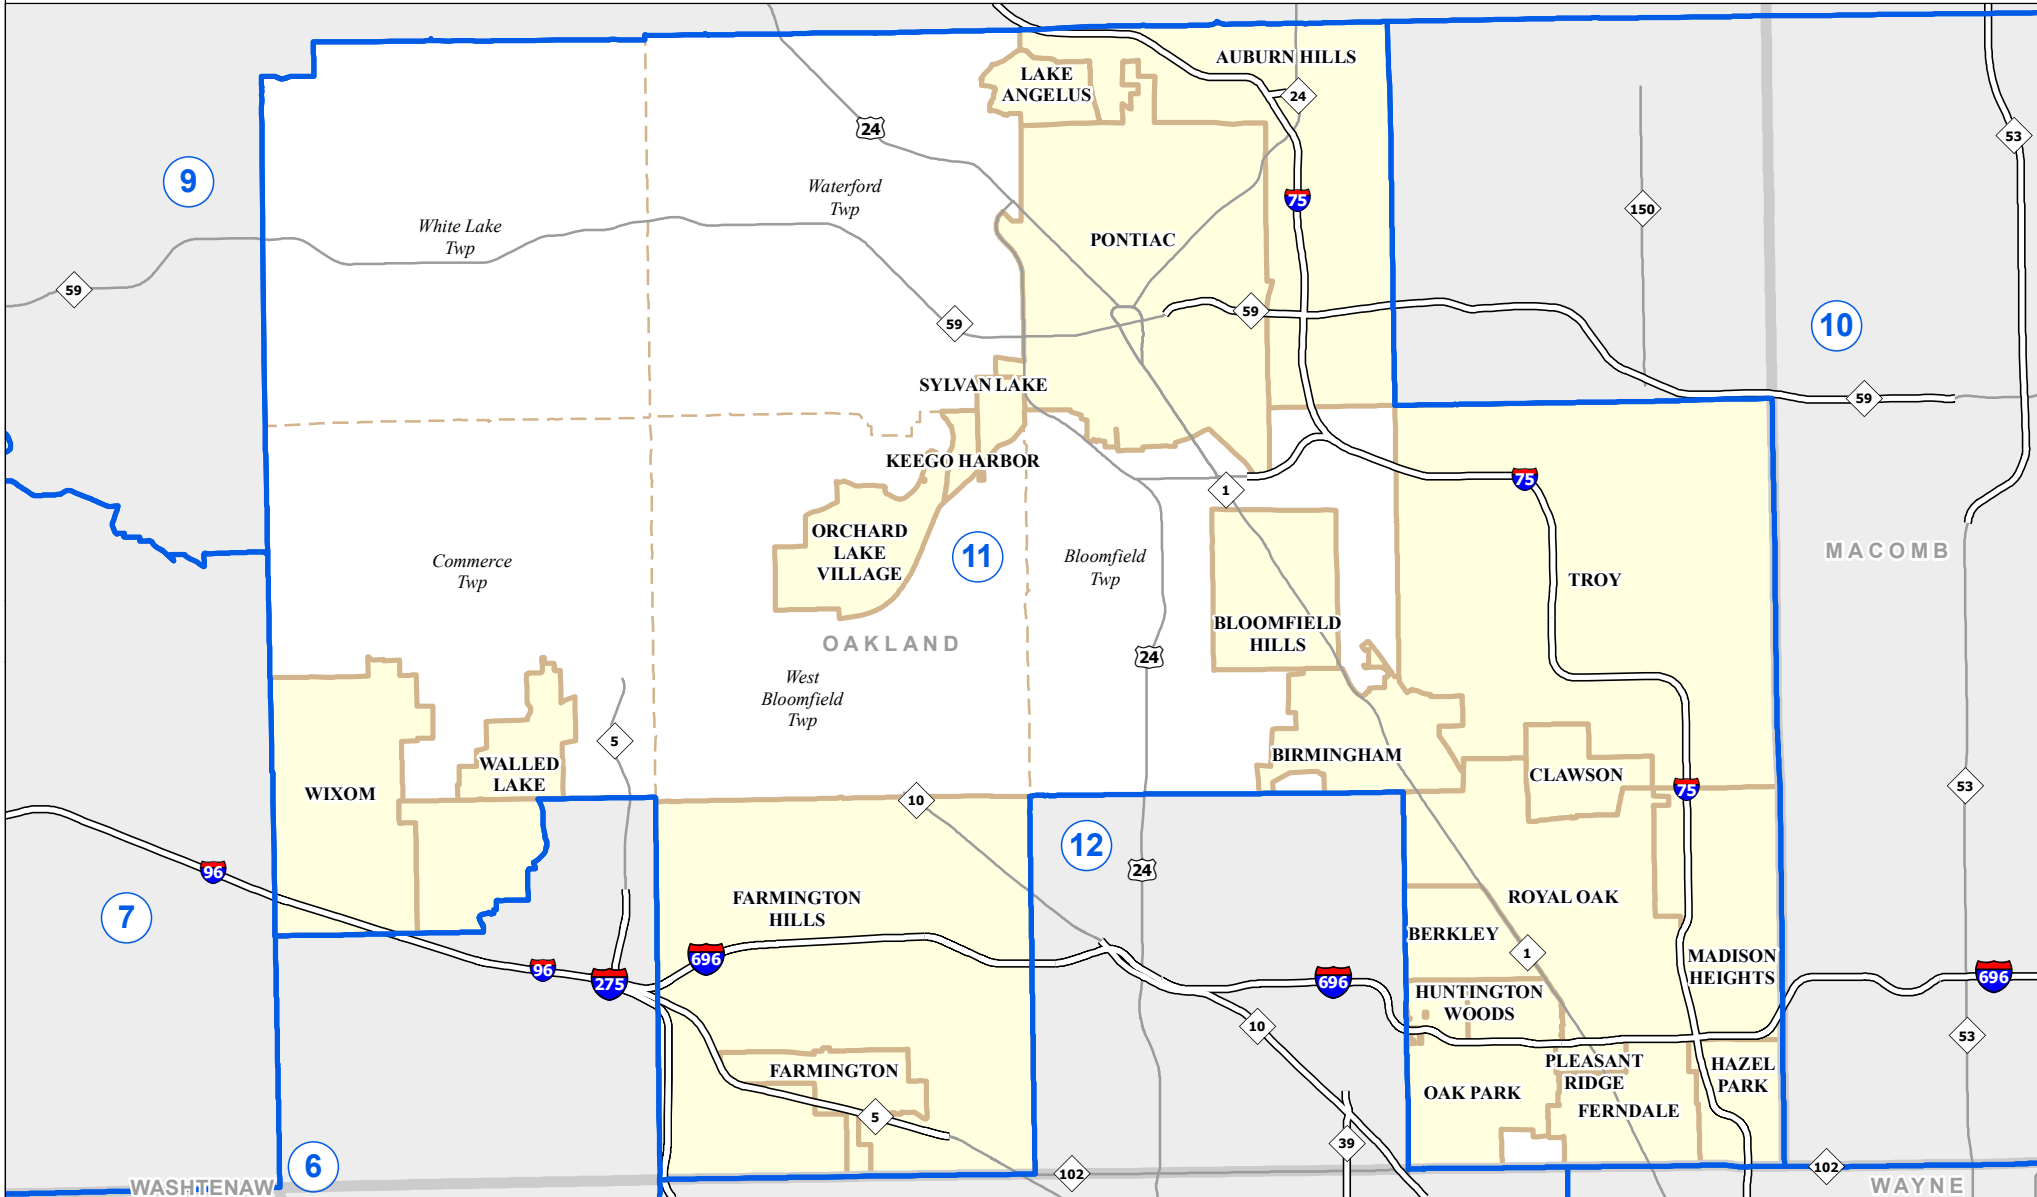

MICHIGAN CONGRESSIONAL DISTRICT 11

2021 Apportionment Plan

0 1.25 2.5 5 Miles

Source:
Base Map - Michigan Geographic Framework v17a, v20
Congressional District Boundaries - 2021 Apportionment Plan as
adopted by the Michigan Independent Citizens Redistricting
Commission on 12/28/2021 pursuant to its authority and duty in
Article IV, Section 6 of the Michigan Constitution of 1963

Legend					
	Congressional District		County		Freeway
	City		Township		Highway

United States Congress

District 11

Oakland County (part)
Auburn Hills city
Berkley city
Birmingham city
Bloomfield Township
Bloomfield Hills city
Clawson city
Commerce Township
Farmington city
Farmington Hills city
Ferndale city
Hazel Park city
Huntington Woods city
Independence Twp. (part)
Keego Harbor city
Lake Angelus city
Madison Heights city
Novi city (part)
Oak Park city
Orchard Lake Village city
Pleasant Ridge city
Pontiac city
Royal Oak city
Royal Oak Township
Sylvan Lake city
Troy city
Walled Lake city
Waterford Township
West Bloomfield Township
White Lake Township (part)
Wixom city

2021 Apportionment Plan as adopted by the Michigan Independent Citizens Redistricting Commission on 12/28/2021 pursuant to its authority and duty in Article IV, Section 6 of the Michigan Constitution of 1963.