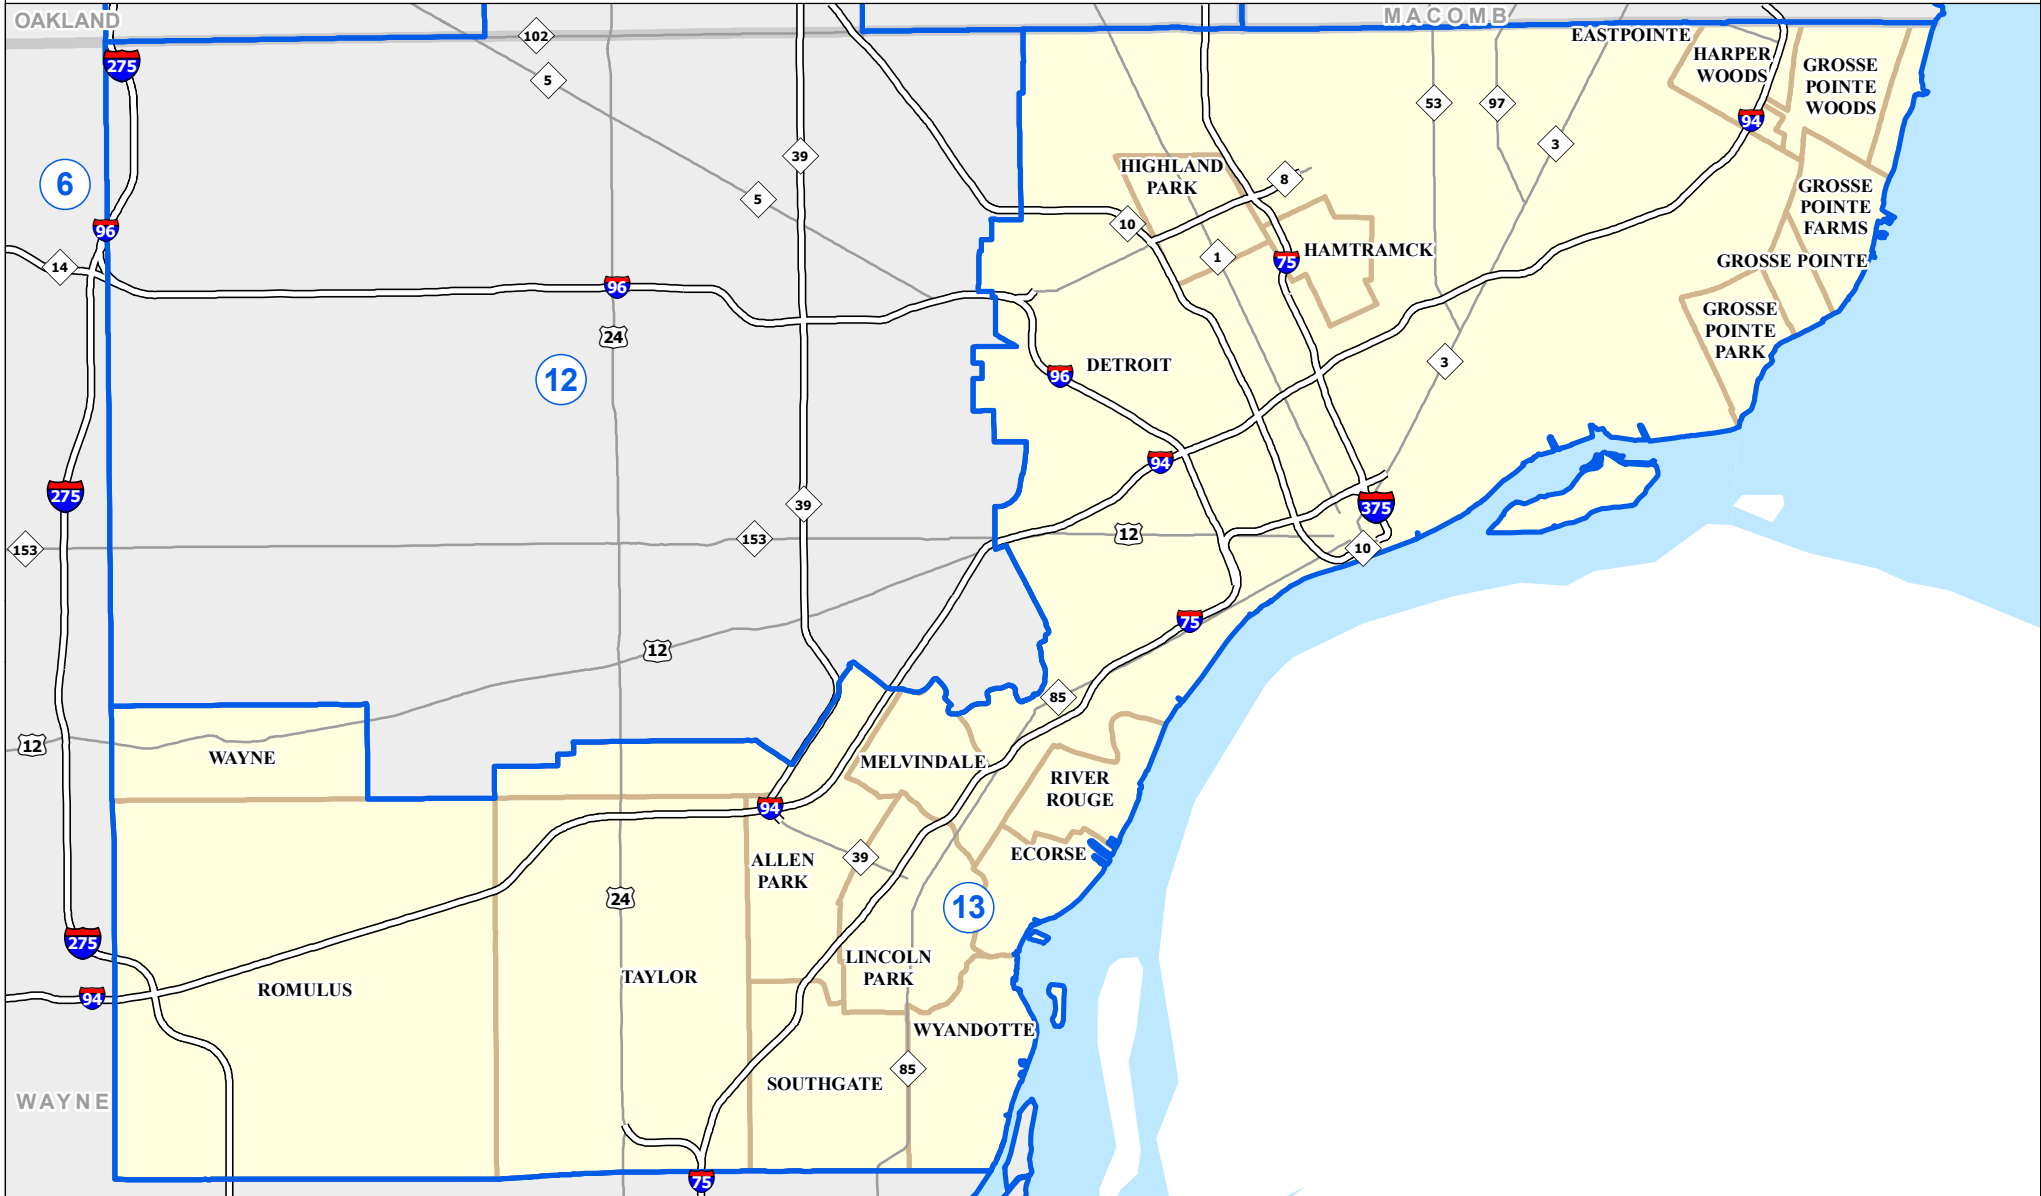

# MICHIGAN CONGRESSIONAL DISTRICT 13

## 2021 Apportionment Plan

0 1.25 2.5 5 Miles

Source:  
 Base Map - Michigan Geographic Framework v17a, v20  
 Congressional District Boundaries - 2021 Apportionment Plan as  
 adopted by the Michigan Independent Citizens Redistricting  
 Commission on 12/28/2021 pursuant to its authority and duty in  
 Article IV, Section 6 of the Michigan Constitution of 1963

Legend					
	Congressional District		County		Freeway
	City		Township		Highway

## **District 13**

Wayne County (part)  
Allen Park city  
Dearborn Heights city (part)  
Detroit city (part)  
Ecorse city  
Grosse Pointe city  
Grosse Pointe Farms city  
Grosse Pointe Park city  
Grosse Pointe Woods city  
Hamtramck city  
Harper Woods city  
Highland Park city  
Lincoln Park city  
Melvindale city  
River Rouge city  
Romulus city  
Southgate city  
Taylor city  
Grosse Pte. Shores city (part)  
Wayne city  
Wyandotte city