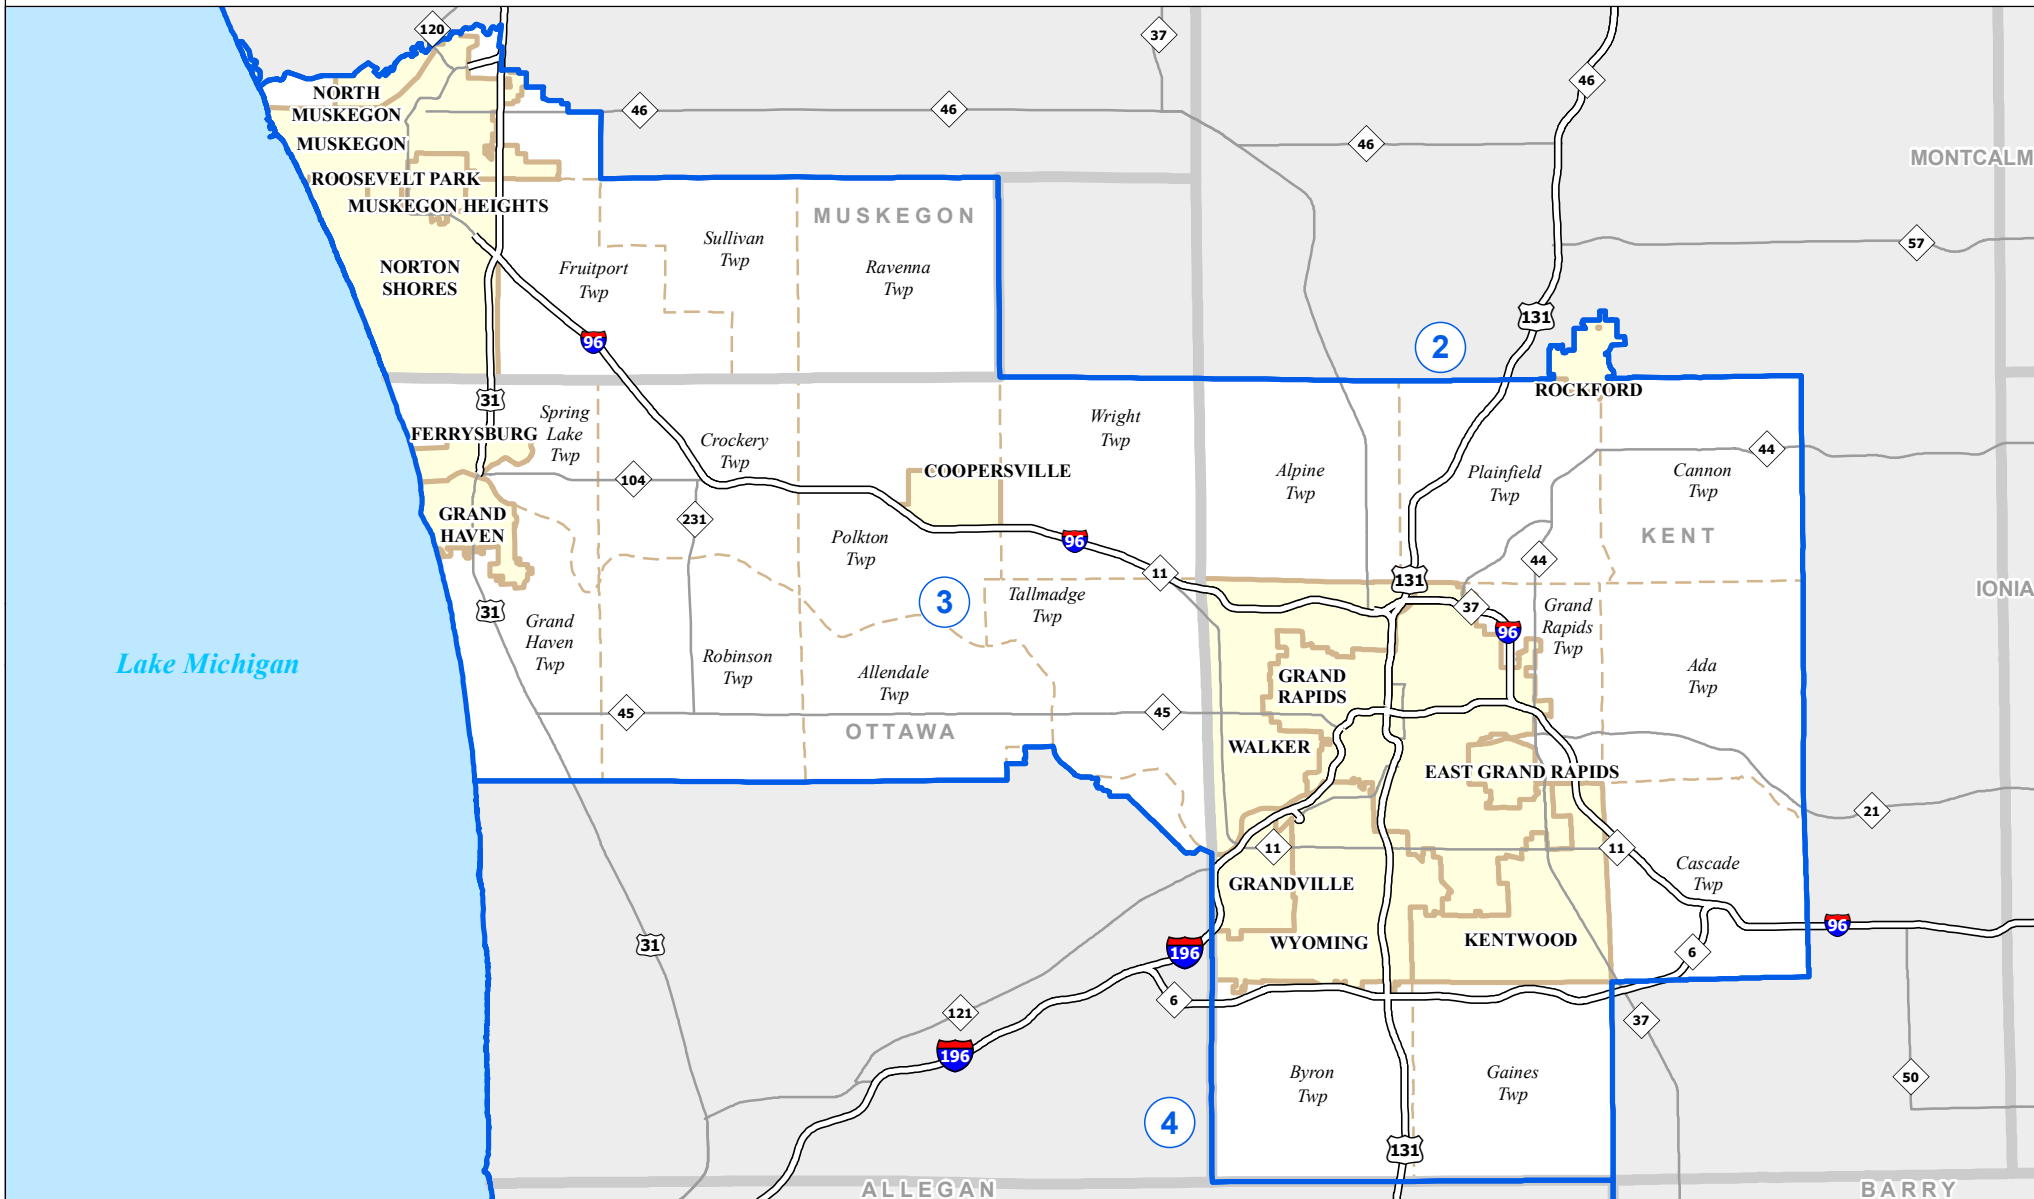

# MICHIGAN CONGRESSIONAL DISTRICT 3 2021 Apportionment Plan

0 1.25 2.5 5 Miles

Source:  
Base Map - Michigan Geographic Framework v17a, v20  
Congressional District Boundaries - 2021 Apportionment Plan as  
adopted by the Michigan Independent Citizens Redistricting  
Commission on 12/28/2021 pursuant to its authority and duty in  
Article IV, Section 6 of the Michigan Constitution of 1963

Legend					
	Congressional District		County		Freeway
	City		Township		Highway

### Kent County (part)

- Ada Township
- Alpine Township
- Byron Township
- Cannon Township
- Cascade Township
- East Grand Rapids city
- Gaines Township
- Grand Rapids city
- Grand Rapids Charter Twp.
- Grandville city
- Kentwood city
- Plainfield Township
- Rockford city
- Walker city
- Wyoming city

### Muskegon County (part)

- Fruitport Township
- Laketon Township (part)
- Muskegon city
- Muskegon Township (part)
- Muskegon Heights city
- North Muskegon city (part)
- Norton Shores city
- Ravenna Township
- Roosevelt Park city
- Sullivan Township