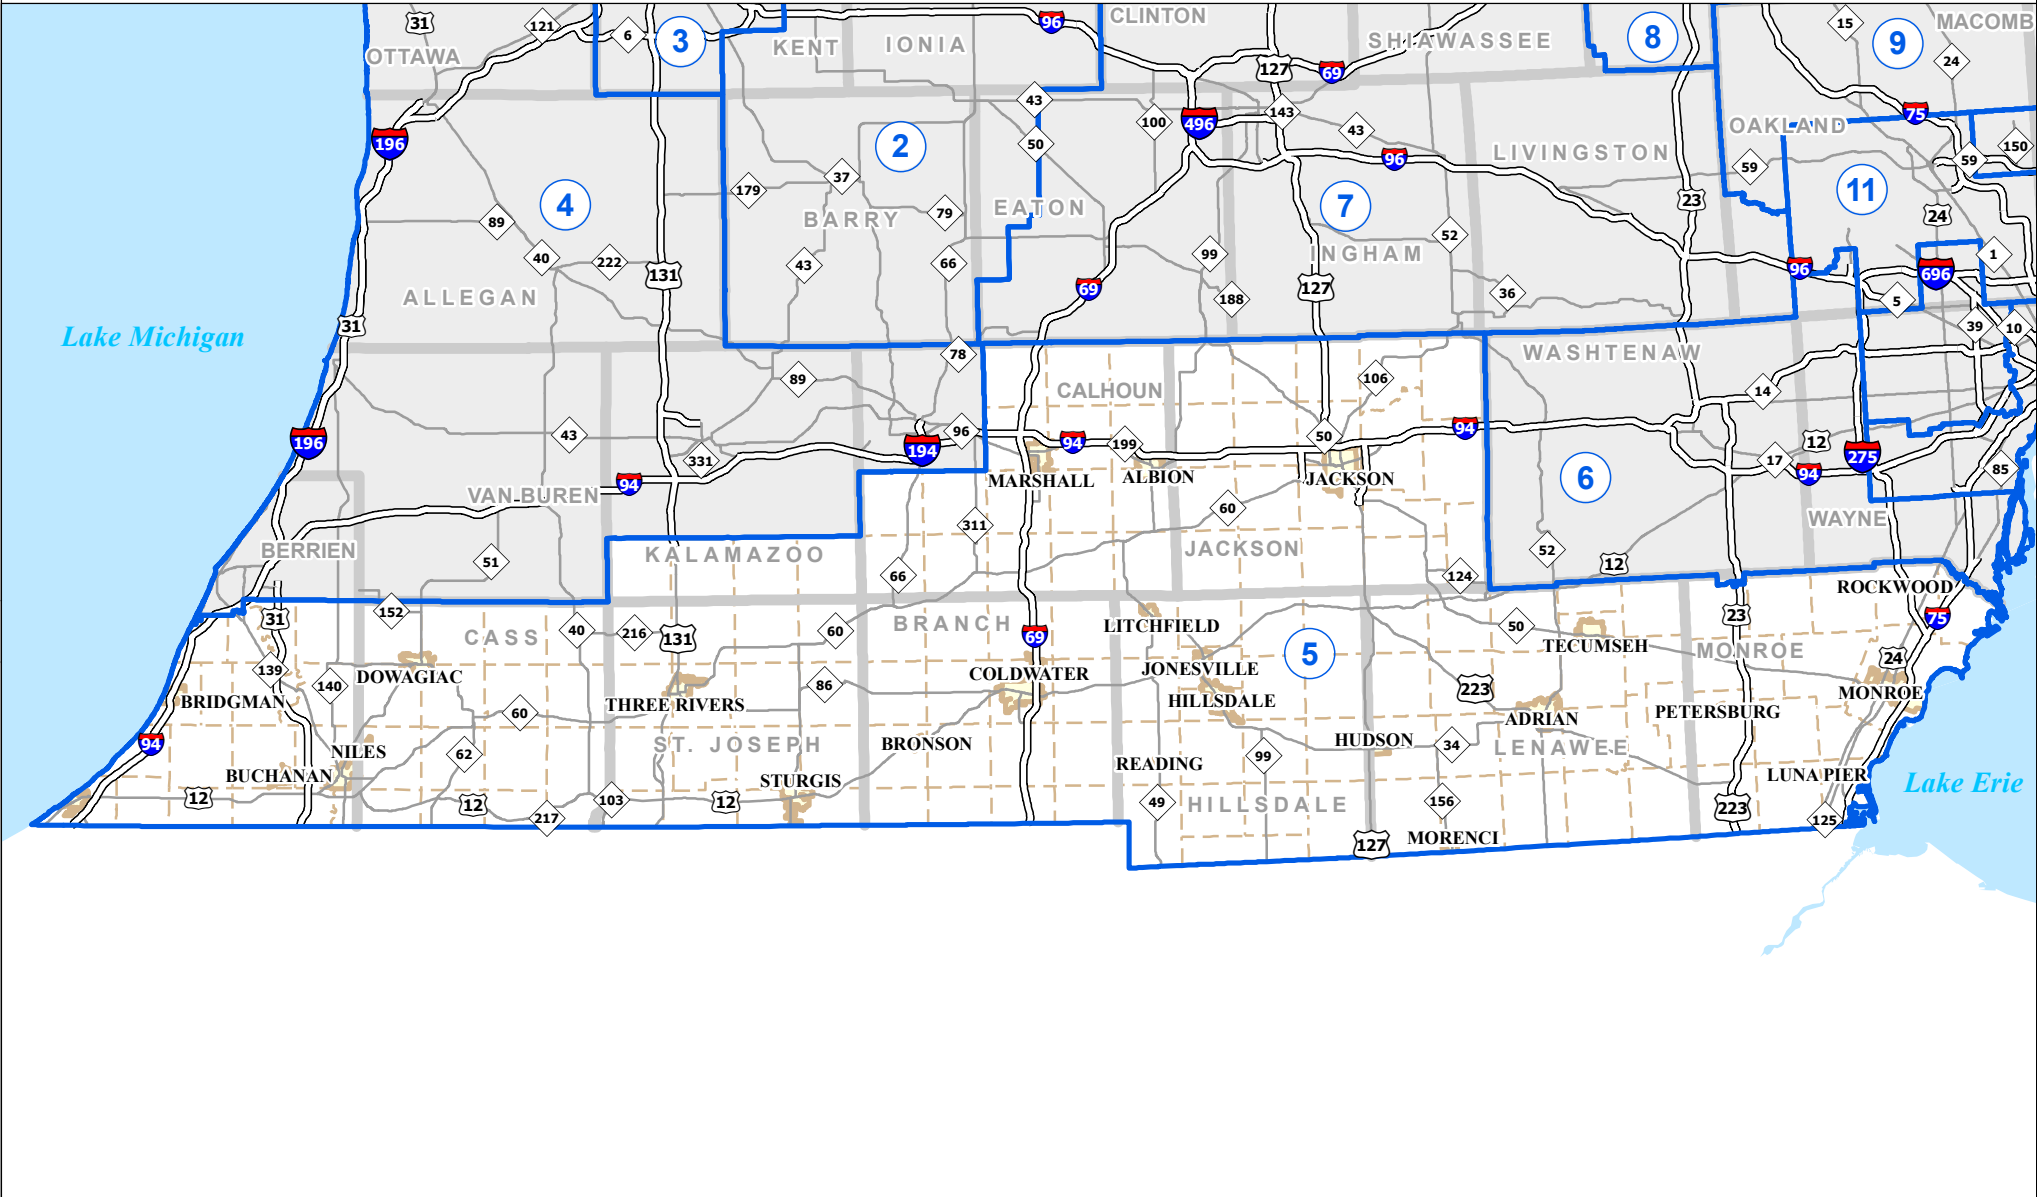

MICHIGAN CONGRESSIONAL DISTRICT 5 2021 Apportionment Plan

0 12.5 25 50 Miles

Source:
Base Map - Michigan Geographic Framework v17a_v20
Congressional District Boundaries - 2021 Apportionment Plan as
adopted by the Michigan Independent Citizens Redistricting
Commission on 12/28/2021 pursuant to its authority and duty in
Article IV, Section 6 of the Michigan Constitution of 1963

Legend

 Congressional District	 County	 Freeway
 City	 Township	 Highway