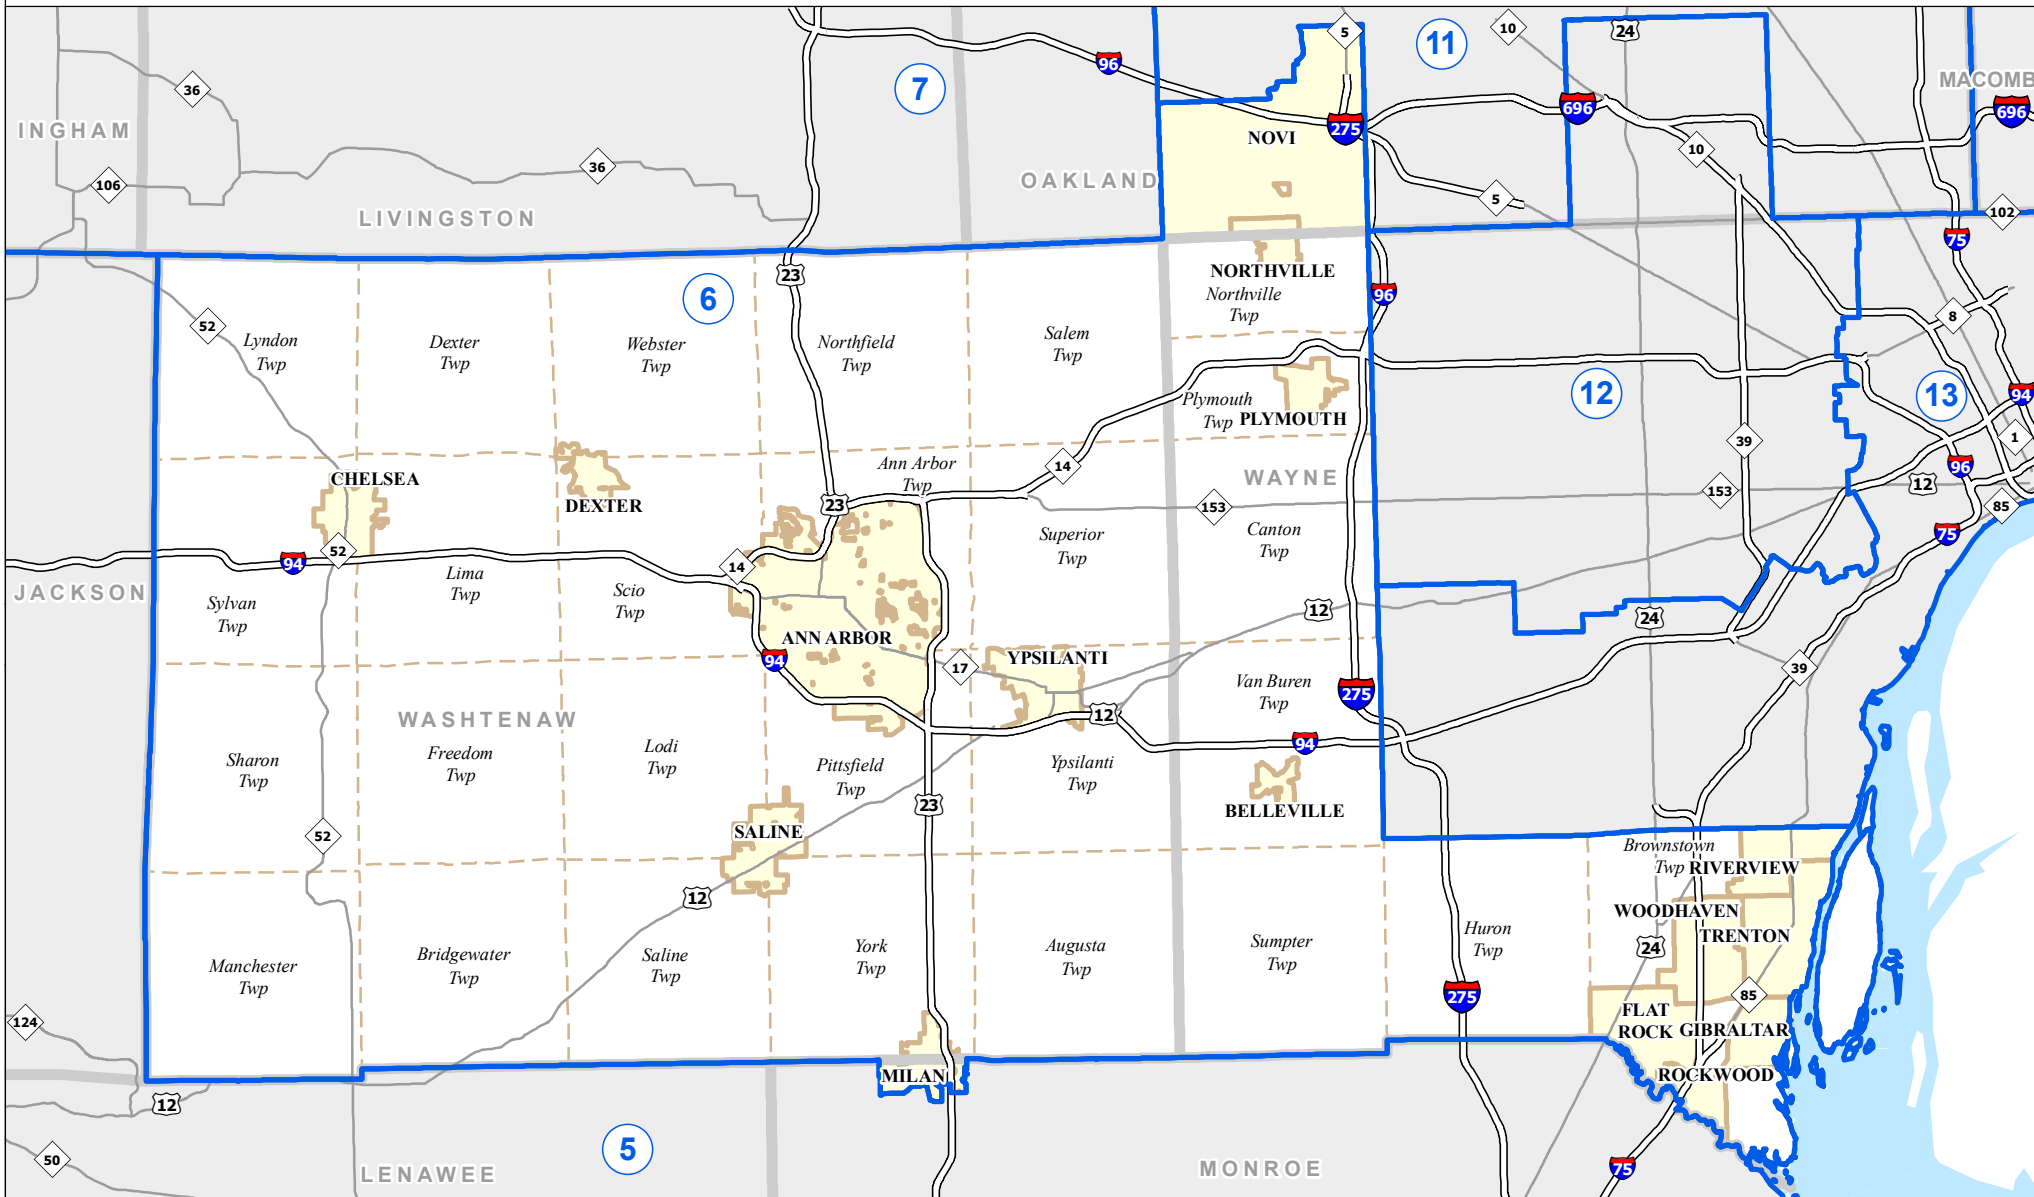

MICHIGAN CONGRESSIONAL DISTRICT 6 2021 Apportionment Plan

0 1.25 2.5 5 Miles

Source:
Base Map - Michigan Geographic Framework v17a, v20
Congressional District Boundaries - 2021 Apportionment Plan as
adopted by the Michigan Independent Citizens Redistricting
Commission on 12/28/2021 pursuant to its authority and duty in
Article IV, Section 6 of the Michigan Constitution of 1963

Legend					
	Congressional District		County		Freeway
	City		Township		Highway

United States Congress

District 6

Monroe County (part)
 Milan Township (part)
 Milan city (part)
Oakland County (part)
 Northville city (part)
 Novi city (part)
 Novi Township
Washtenaw County
Wayne County (part)
 Belleville city
 Brownstown Township
 Canton Township
 Flat Rock city
 Gibraltar city
 Grosse Ile Township
 Huron Township
 Northville city (part)
 Northville Township
 Plymouth city
 Plymouth Township
 Riverview city
 Rockwood city
 Sumpter Township
 Trenton city
 Van Buren Township
 Woodhaven city

2021 Apportionment Plan as adopted by the Michigan Independent Citizens Redistricting Commission on 12/28/2021 pursuant to its authority and duty in Article IV, Section 6 of the Michigan Constitution of 1963.