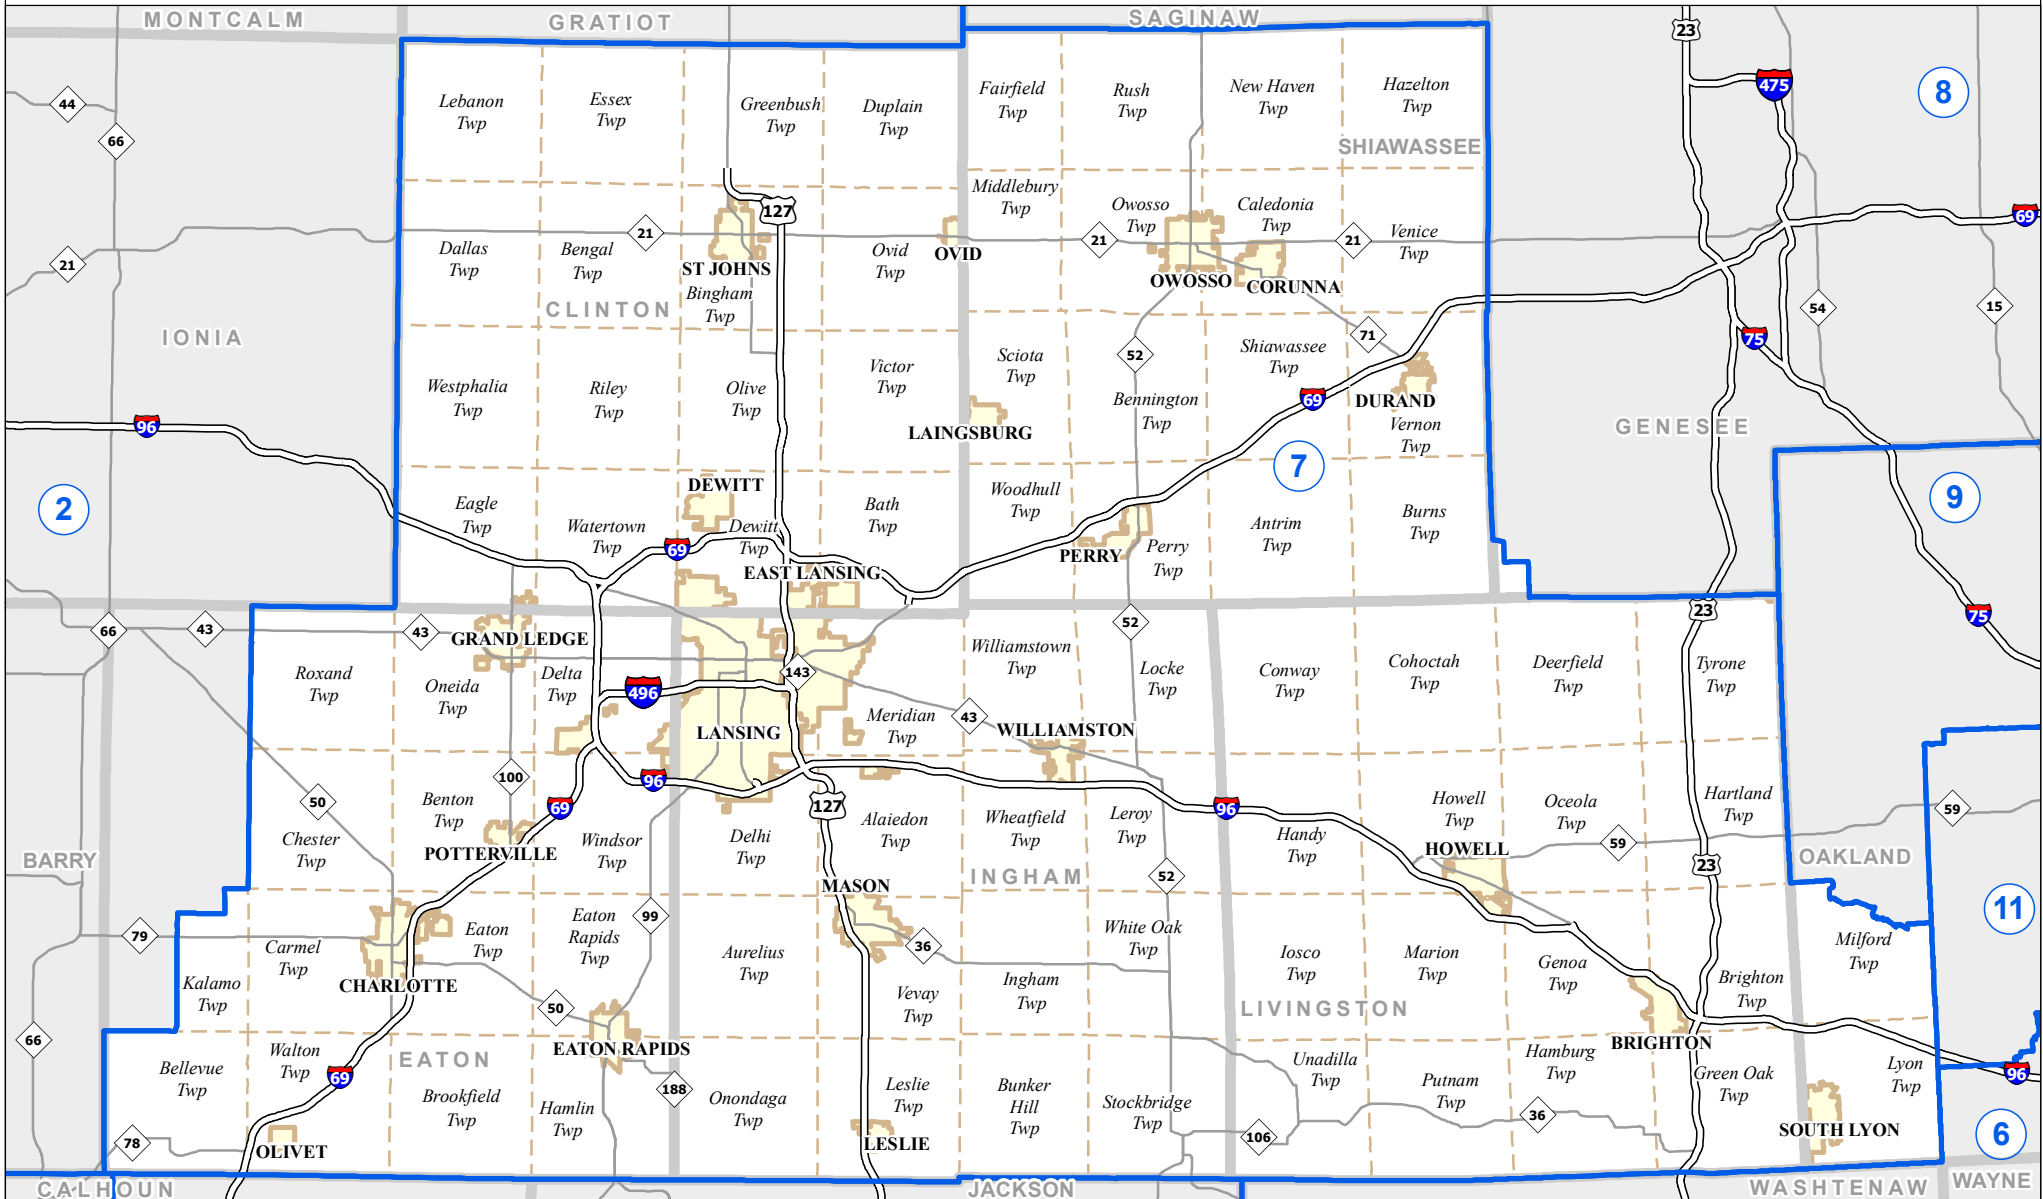

# MICHIGAN CONGRESSIONAL DISTRICT 7 2021 Apportionment Plan

0 1.25 2.5 5 Miles

Source:  
Base Map - Michigan Geographic Framework v17a, v20  
Congressional District Boundaries - 2021 Apportionment Plan as  
adopted by the Michigan Independent Citizens Redistricting  
Commission on 12/28/2021 pursuant to its authority and duty in  
Article IV, Section 6 of the Michigan Constitution of 1963

**Legend**

- Congressional District
- County
- Freeway
- City
- Township
- Highway

## **District 7**

Clinton County  
Eaton County (part)  
    Bellevue Township  
    Benton Charter Township  
    Brookfield Township  
    Carmel Township  
    Charlotte city  
    Chester Township  
    Delta Charter Township  
    Eaton Township  
    Eaton Rapids city  
    Eaton Rapids Township  
    Grand Ledge city  
    Hamlin Township  
    Kalamo Township (part)  
    Lansing city (part)  
    Olivet city  
    Oneida Charter Township  
    Potterville city  
    Roxand Township  
    Walton Township  
    Windsor Charter Township  
Genesee County (part)  
    Argentine Township (part)  
Ingham County  
Livingston County  
Oakland County (part)  
    Lyon Township  
    Milford Township (part)  
    South Lyon city  
Shiawassee County

2021 Apportionment Plan as adopted by the Michigan Independent Citizens Redistricting Commission on 12/28/2021 pursuant to its authority and duty in Article IV, Section 6 of the Michigan Constitution of 1963.