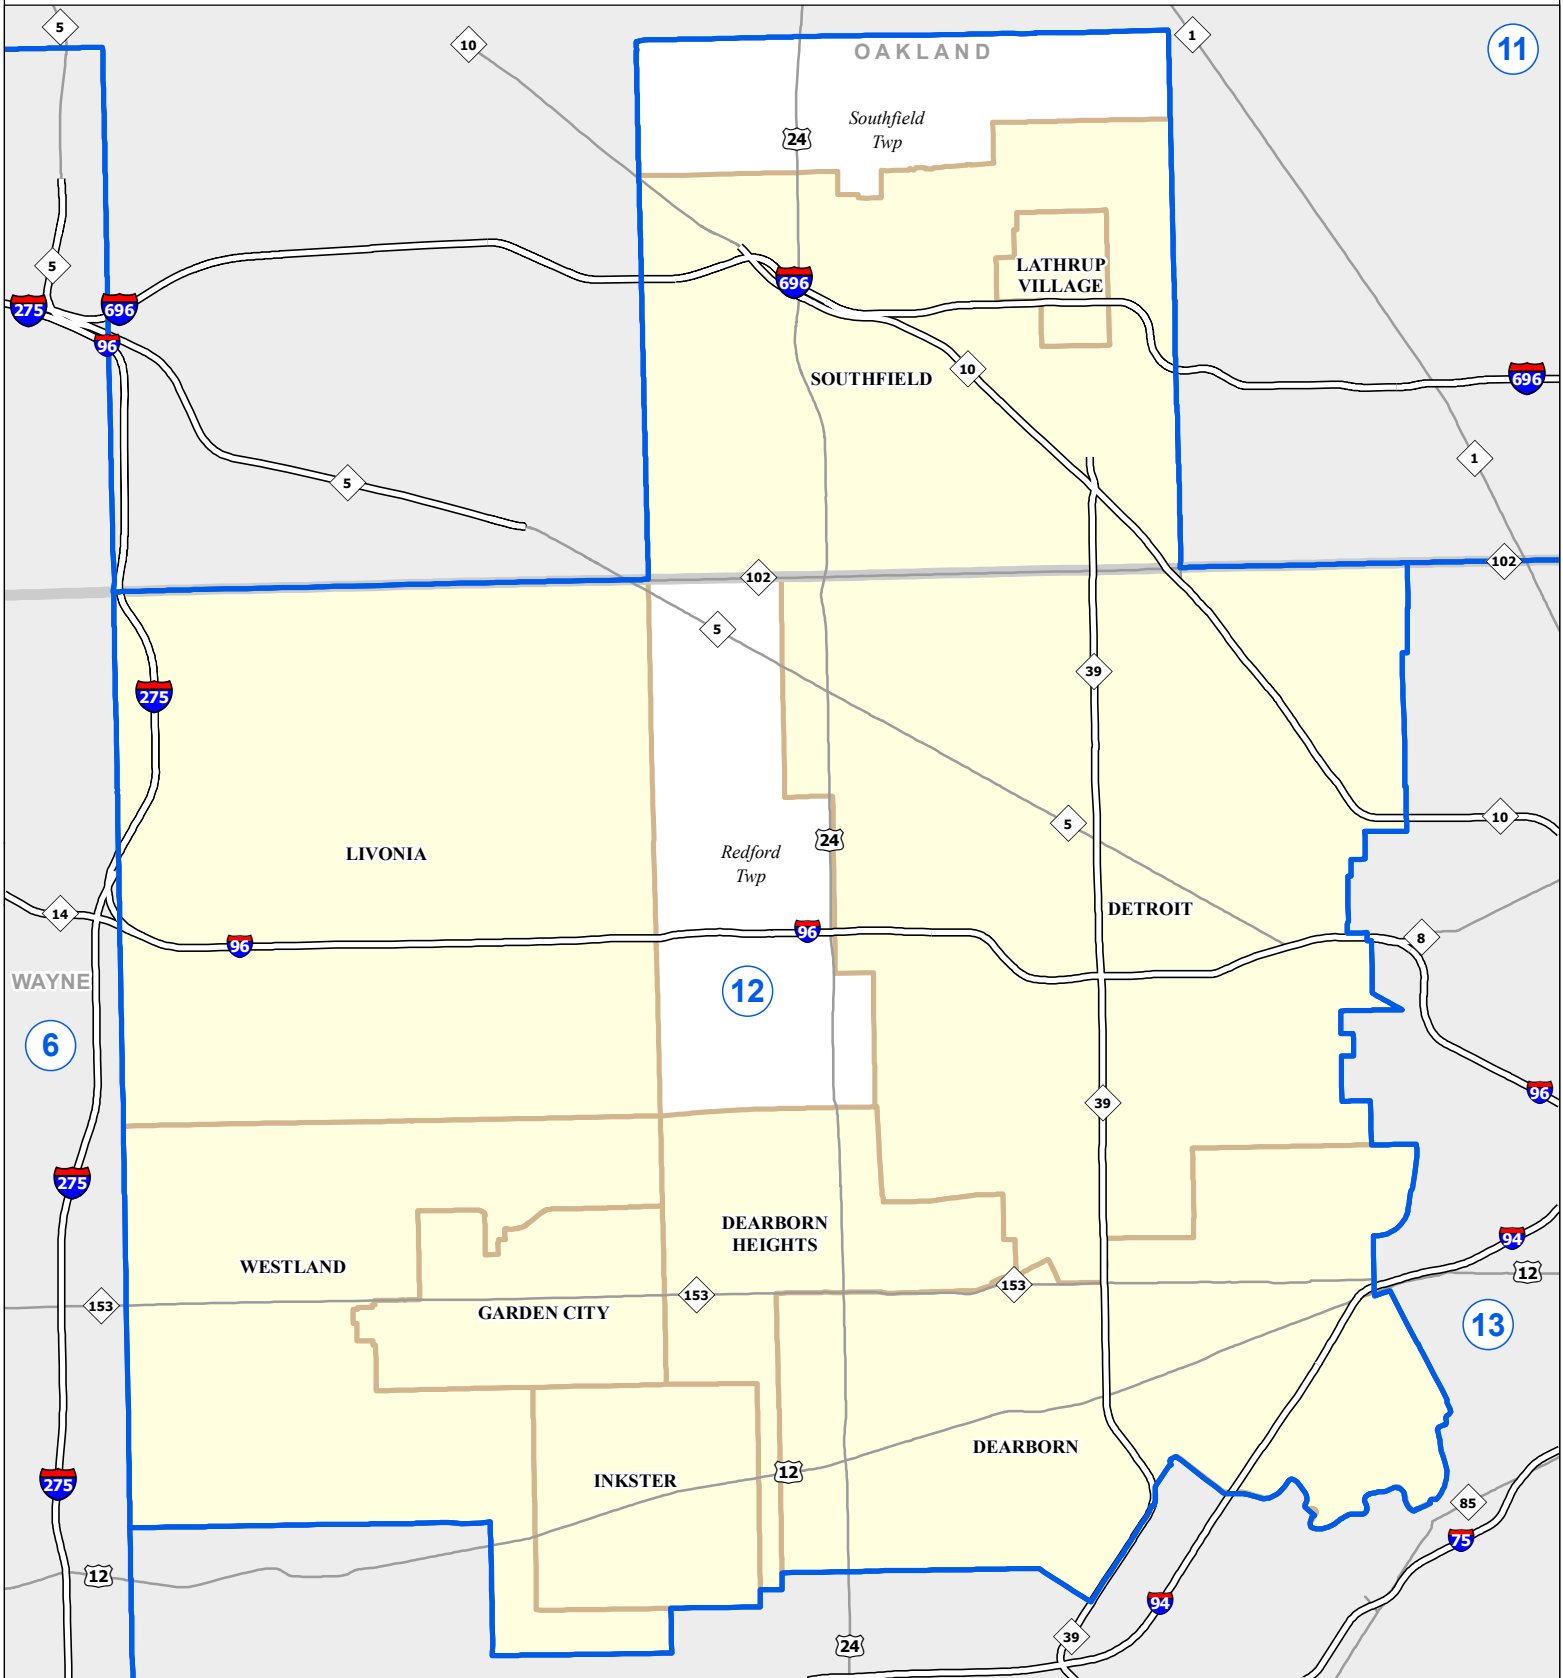

# MICHIGAN CONGRESSIONAL DISTRICT 12 2021 Apportionment Plan

Source:  
Base Map - Michigan Geographic Framework v17a, v20  
Congressional District Boundaries - 2021 Apportionment Plan as  
adopted by the Michigan Independent Citizens Redistricting  
Commission on 12/28/2021 pursuant to its authority and duty in  
Article IV, Section 6 of the Michigan Constitution of 1963

**Legend**

- Congressional District
- City
- County
- Township
- Freeway
- Highway

## **District 12**

Oakland County (part)

Lathrup Village city

Southfield city

Southfield Township

Wayne County (part)

Dearborn city

Dearborn Heights city (part)

Detroit city (part)

Garden City city

Inkster city

Livonia city

Redford Township

Westland city

2021 Apportionment Plan as adopted by the Michigan Independent Citizens Redistricting Commission on 12/28/2021 pursuant to its authority and duty in Article IV, Section 6 of the Michigan Constitution of 1963.