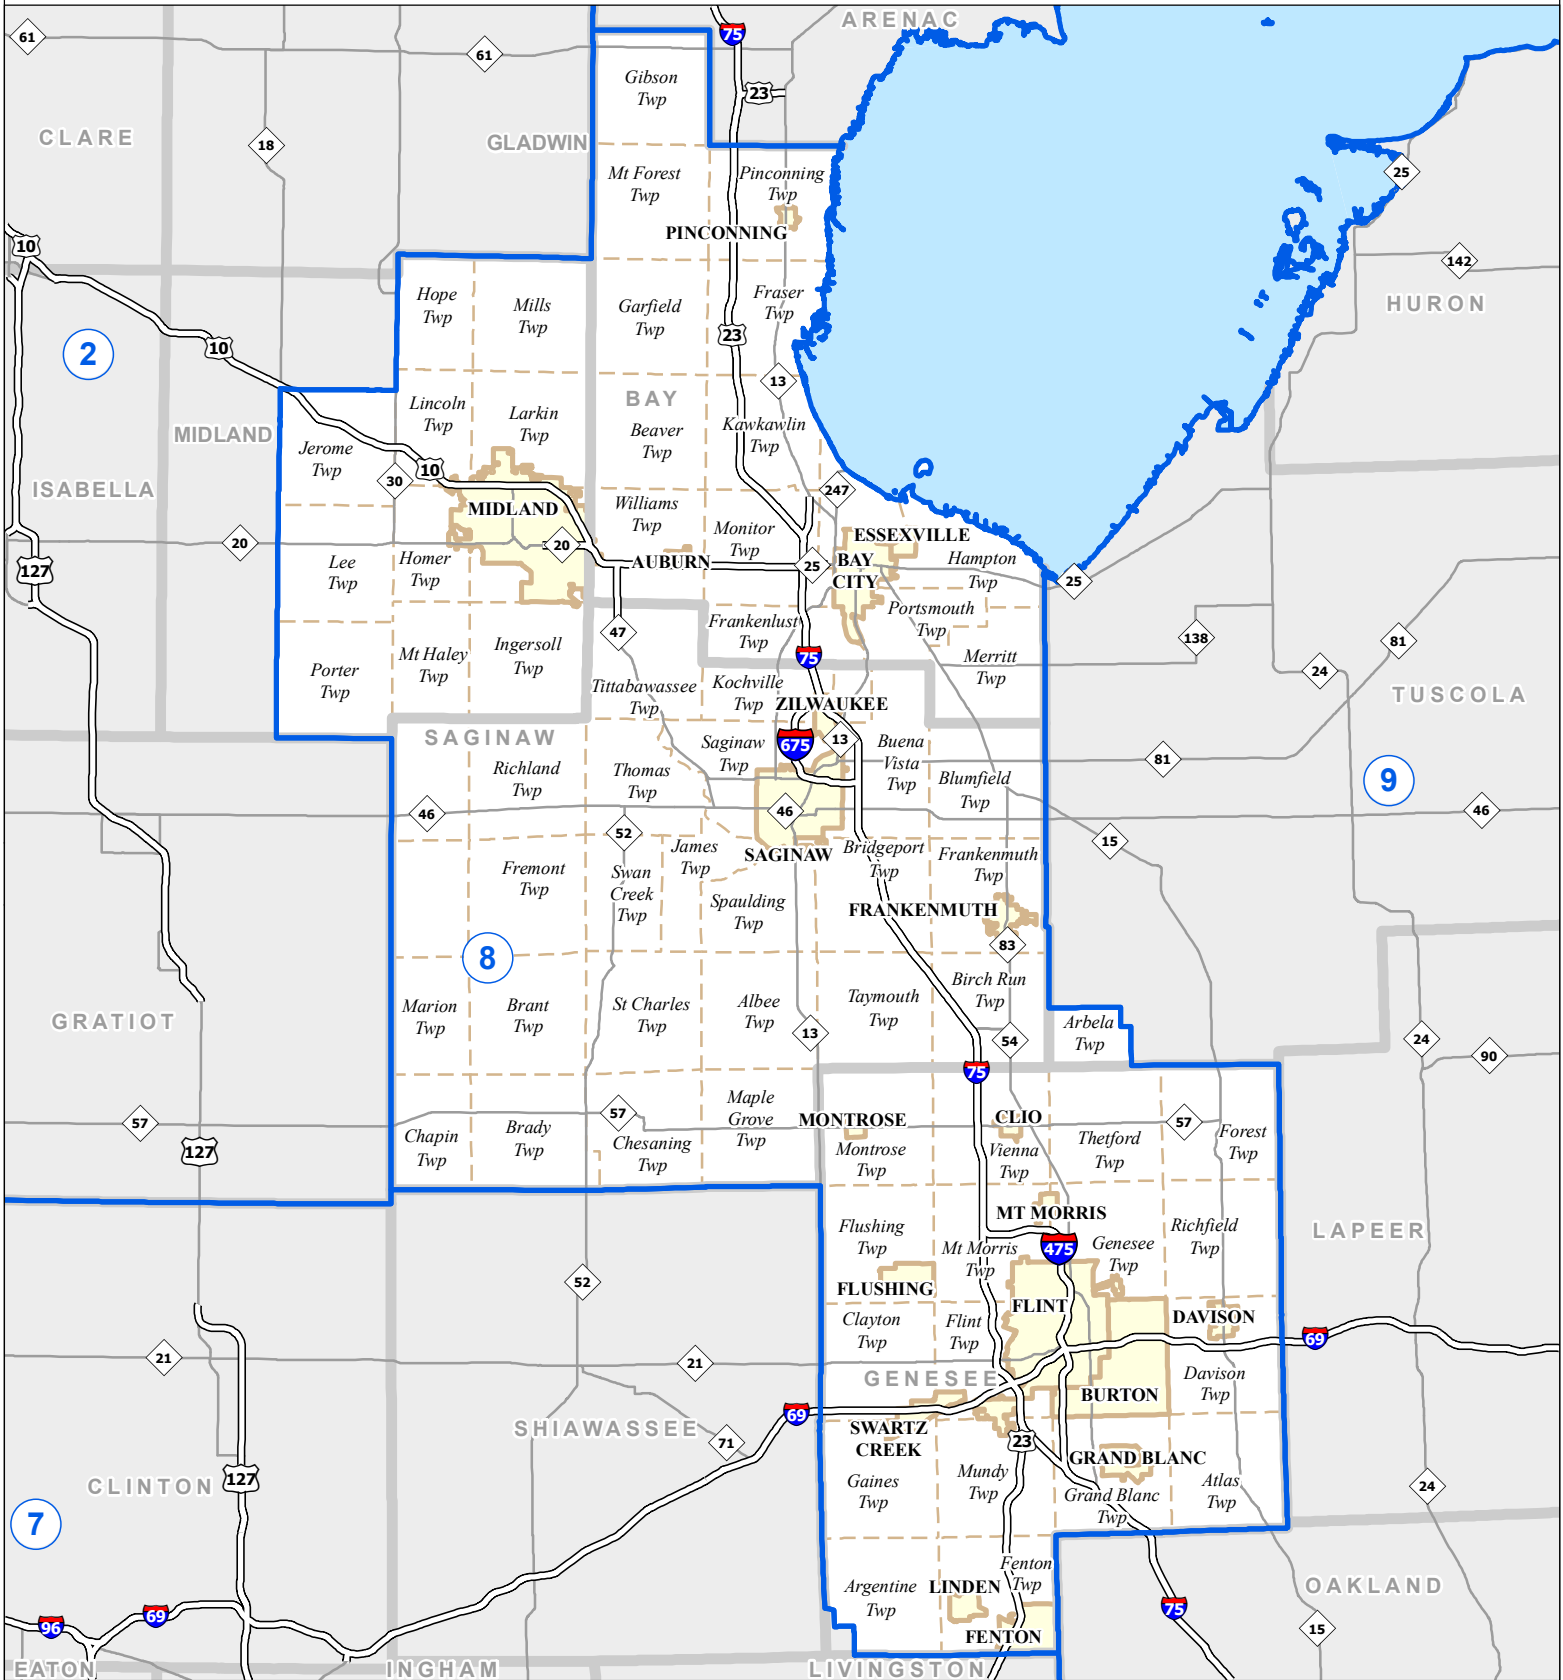

MICHIGAN CONGRESSIONAL DISTRICT 8 2021 Apportionment Plan

0 12.5 25 50 Miles

Source:
Base Map - Michigan Geographic Framework v17a, v20
Congressional District Boundaries - 2021 Apportionment Plan as
adopted by the Michigan Independent Citizens Redistricting
Commission on 12/28/2021 pursuant to its authority and duty in
Article IV, Section 6 of the Michigan Constitution of 1963

Legend

-  Congressional District
-  County
-  Freeway
-  City
-  Township
-  Highway

United States Congress

District 8

Bay County

Genesee County (part)

Argentine Township (part)

Atlas Township

Burton city

Clayton Township

Clio city

Davison city

Davison Township

Fenton city (part)

Fenton Township

Flint city

Linden city

Montrose city

Montrose Township

Mount Morris city

Mount Morris Township

Mundy Township

Richfield Township

Swartz Creek city