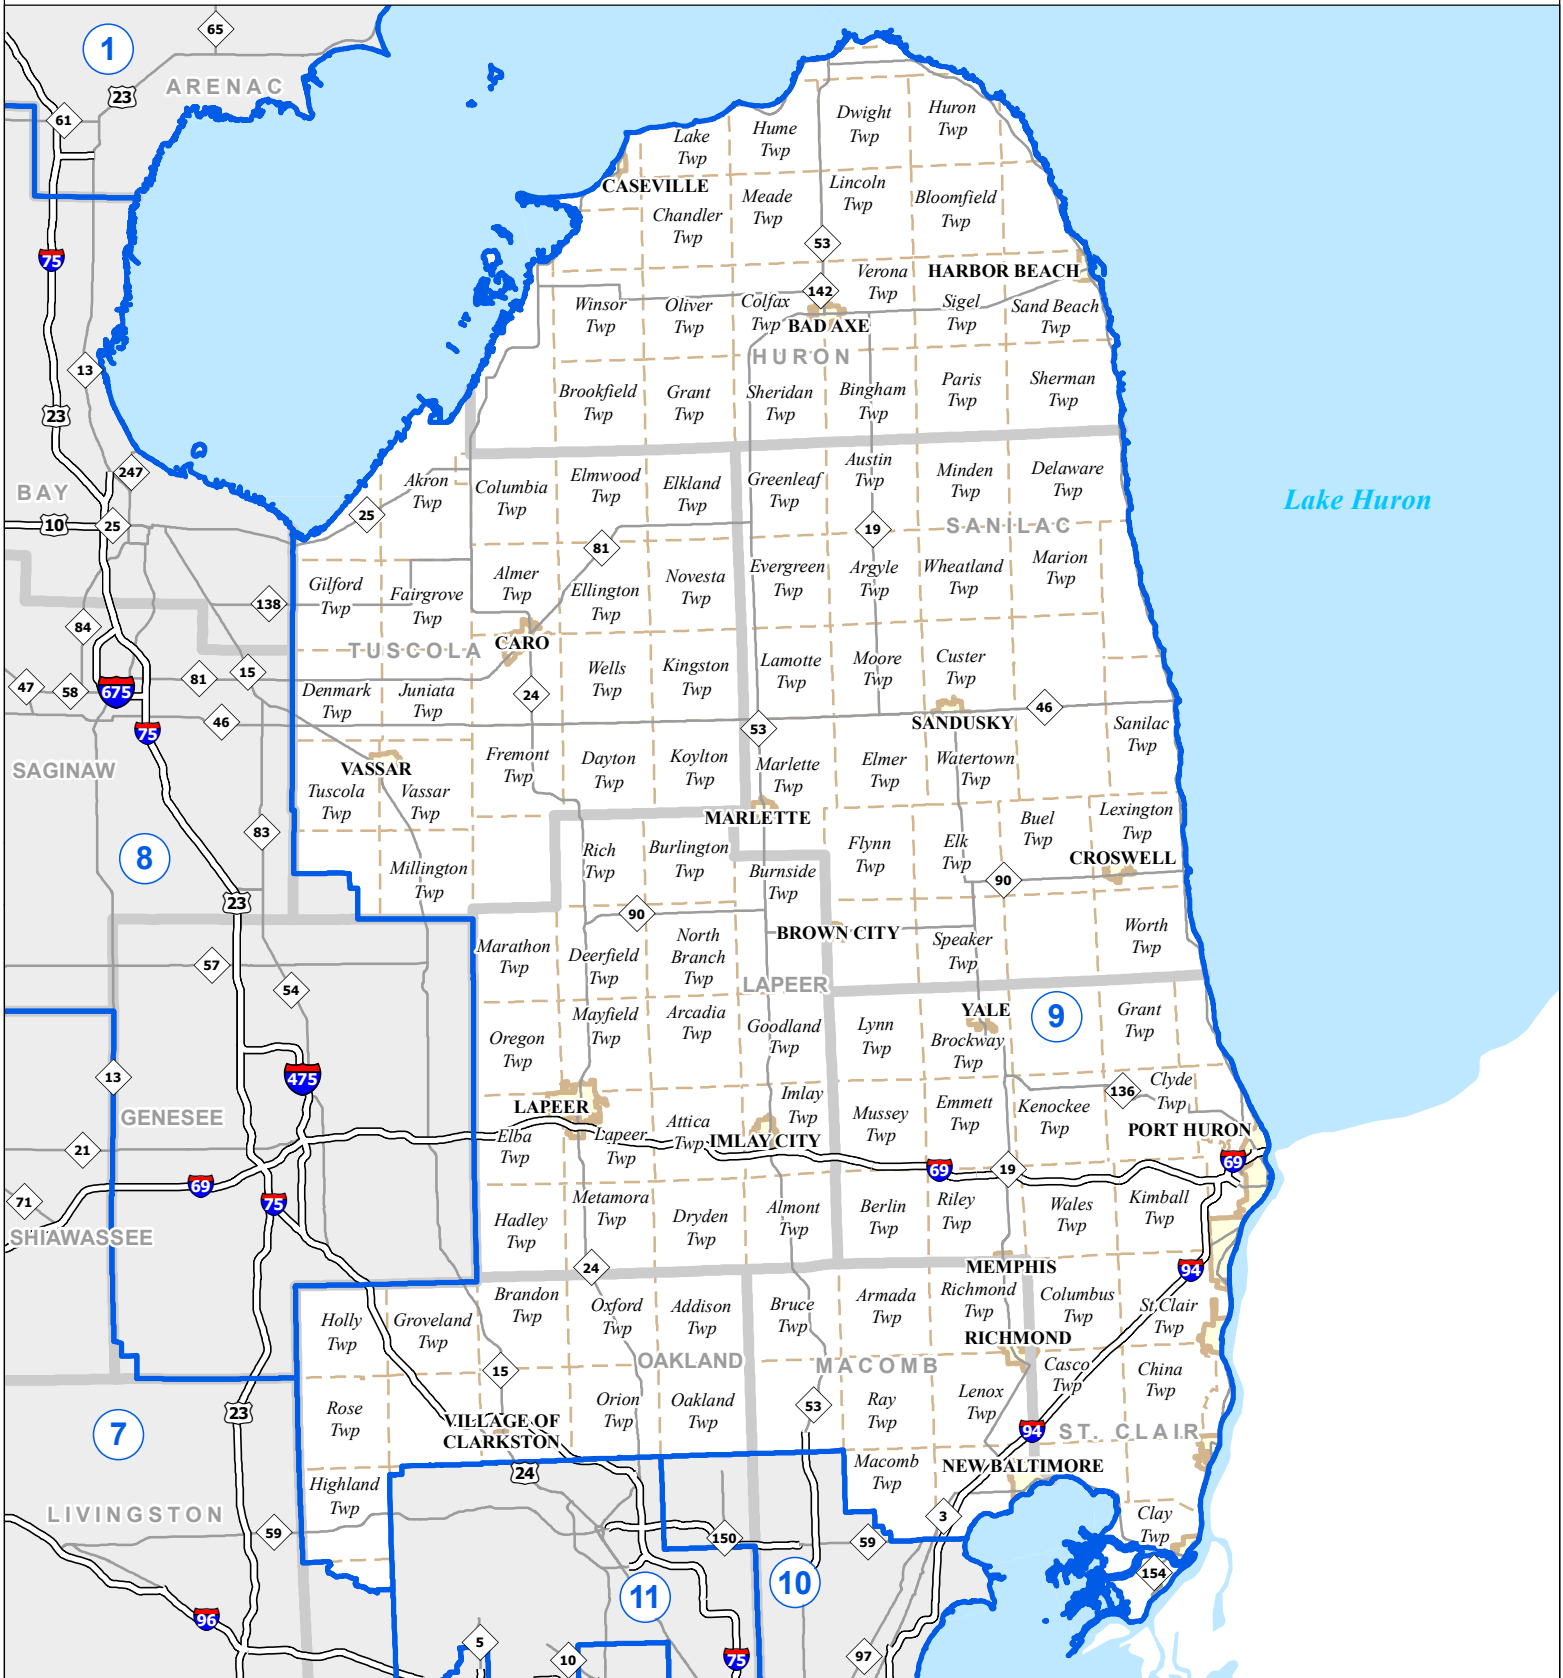

MICHIGAN CONGRESSIONAL DISTRICT 9 2021 Apportionment Plan

0 12.5 25 50 Miles

Source:
Base Map - Michigan Geographic Framework v17a, v20
Congressional District Boundaries - 2021 Apportionment Plan as
adopted by the Michigan Independent Citizens Redistricting
Commission on 12/28/2021 pursuant to its authority and duty in
Article IV, Section 6 of the Michigan Constitution of 1963

Legend

- Congressional District
- County
- Freeway
- City
- Township
- Highway