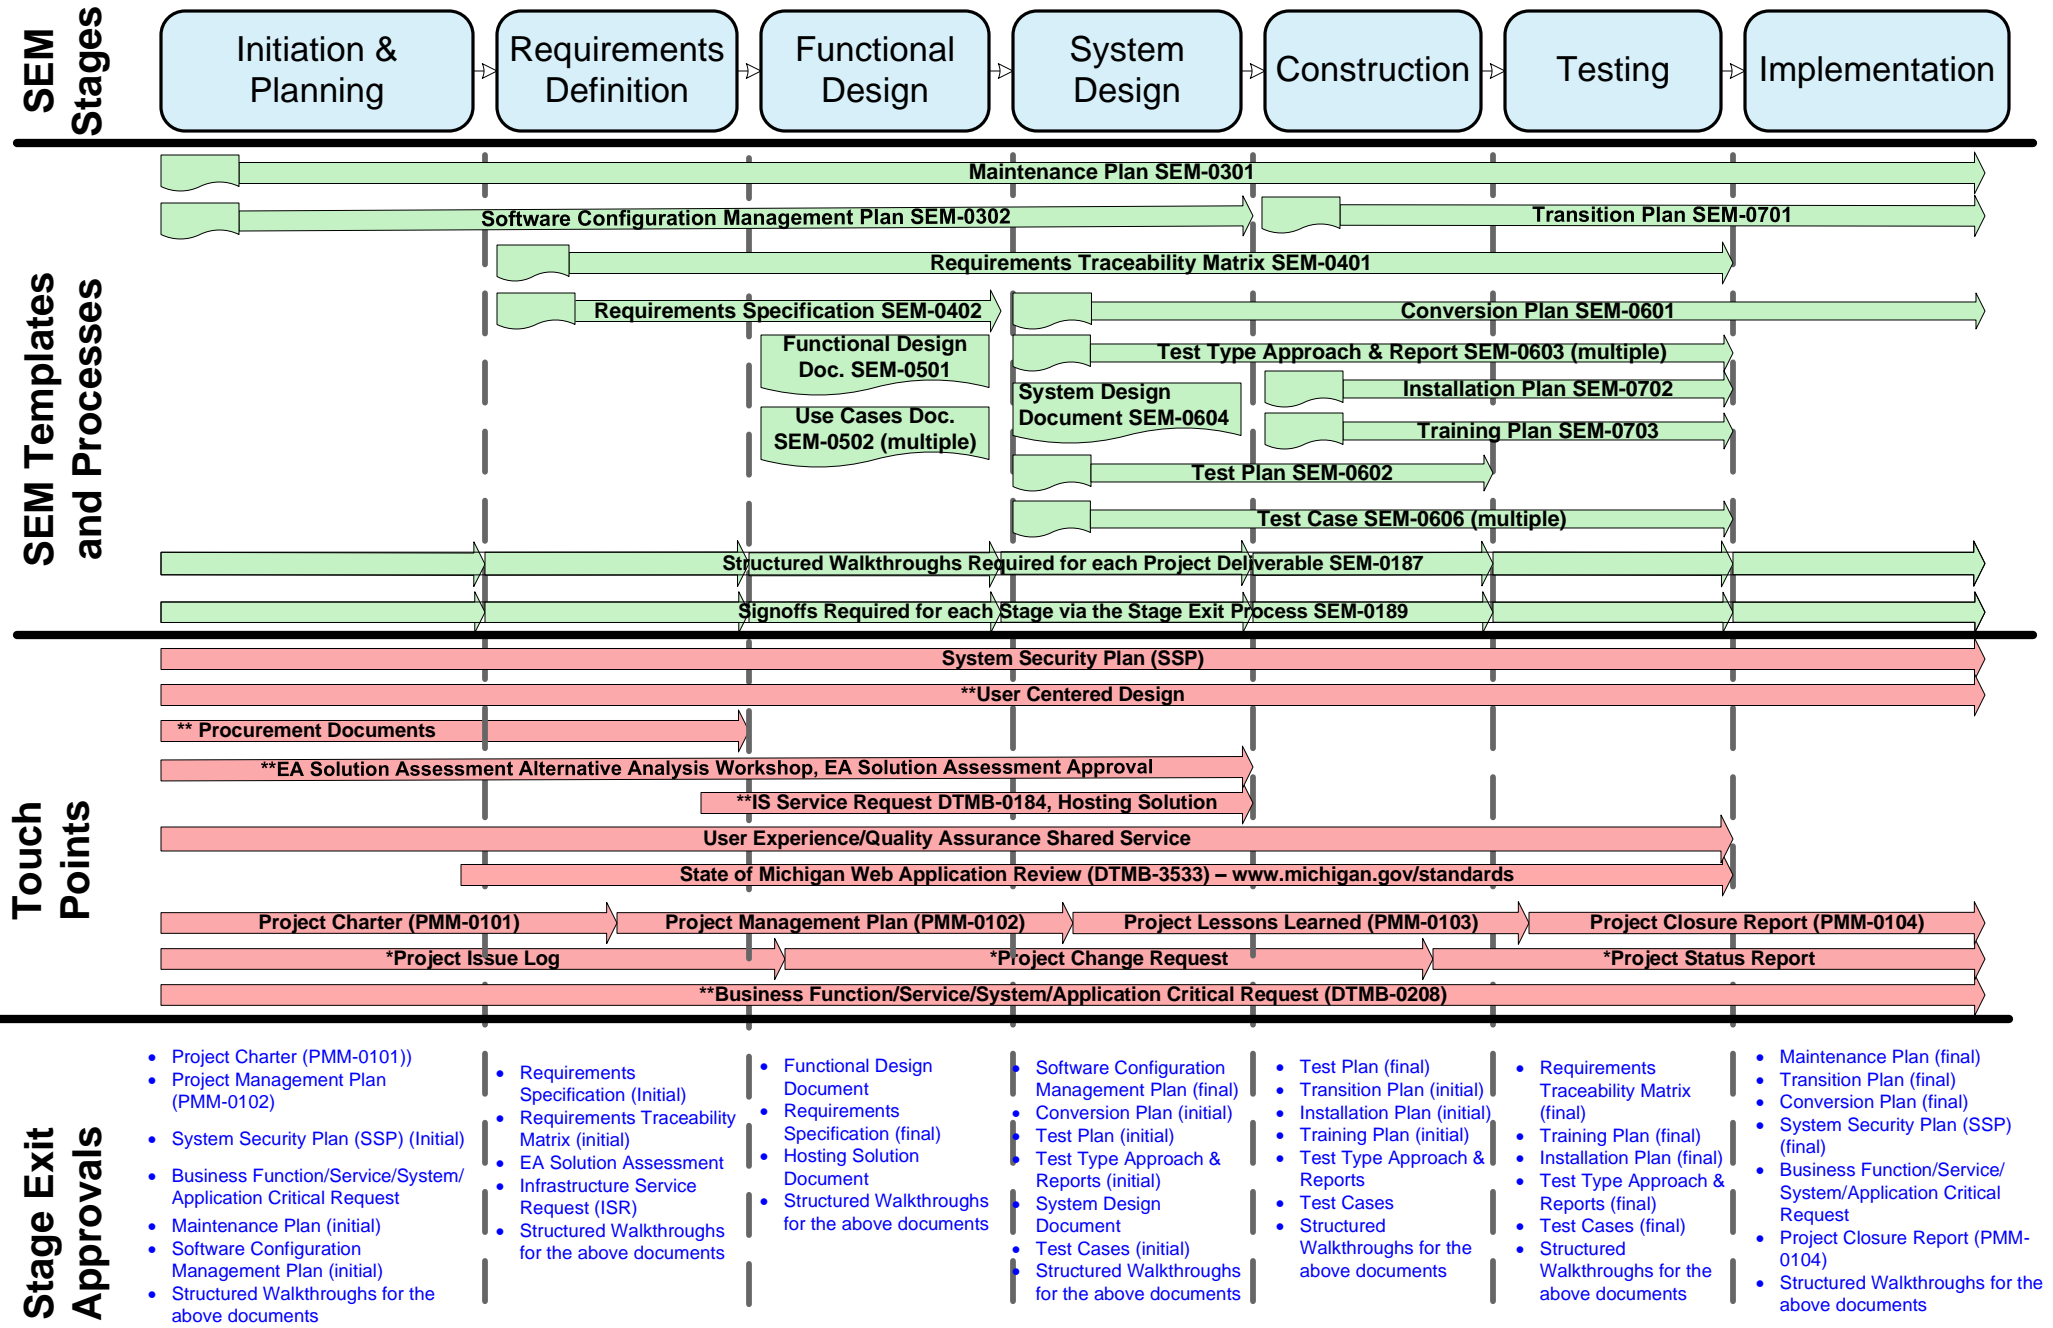

# Systems Engineering Methodology (SEM) Overview

\*Functions supported by the enterprise Project Portfolio Management (PPM) tool

\*\*Templates available only at Inside DTMB forms index