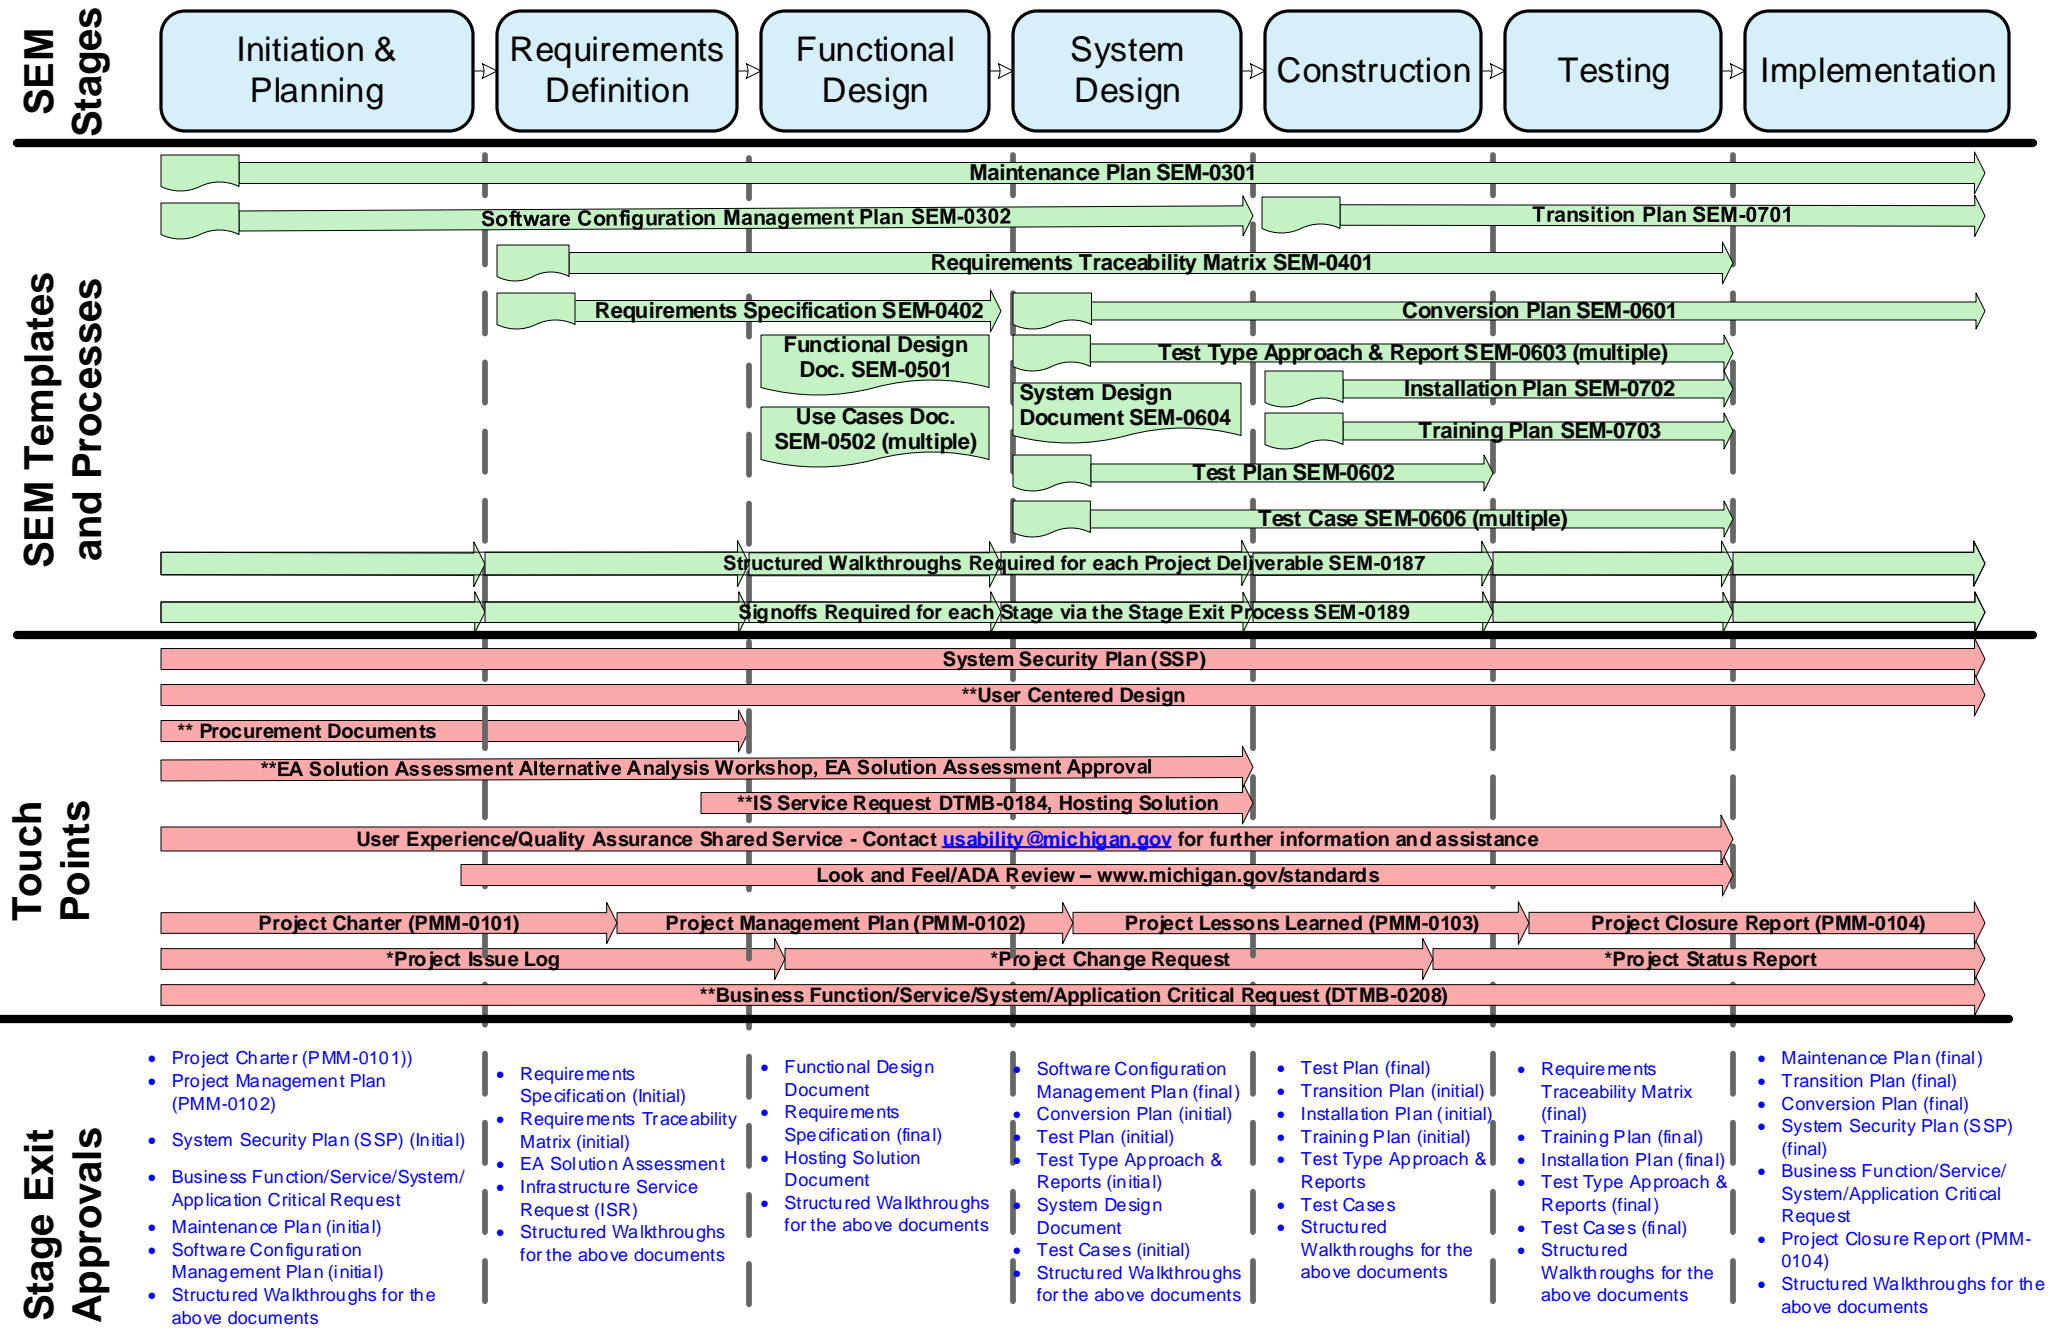

Systems Engineering Methodology (SEM) Overview

*Functions supported by the enterprise Project Portfolio Management (PPM) tool

**Templates available only at Inside DTMB forms index