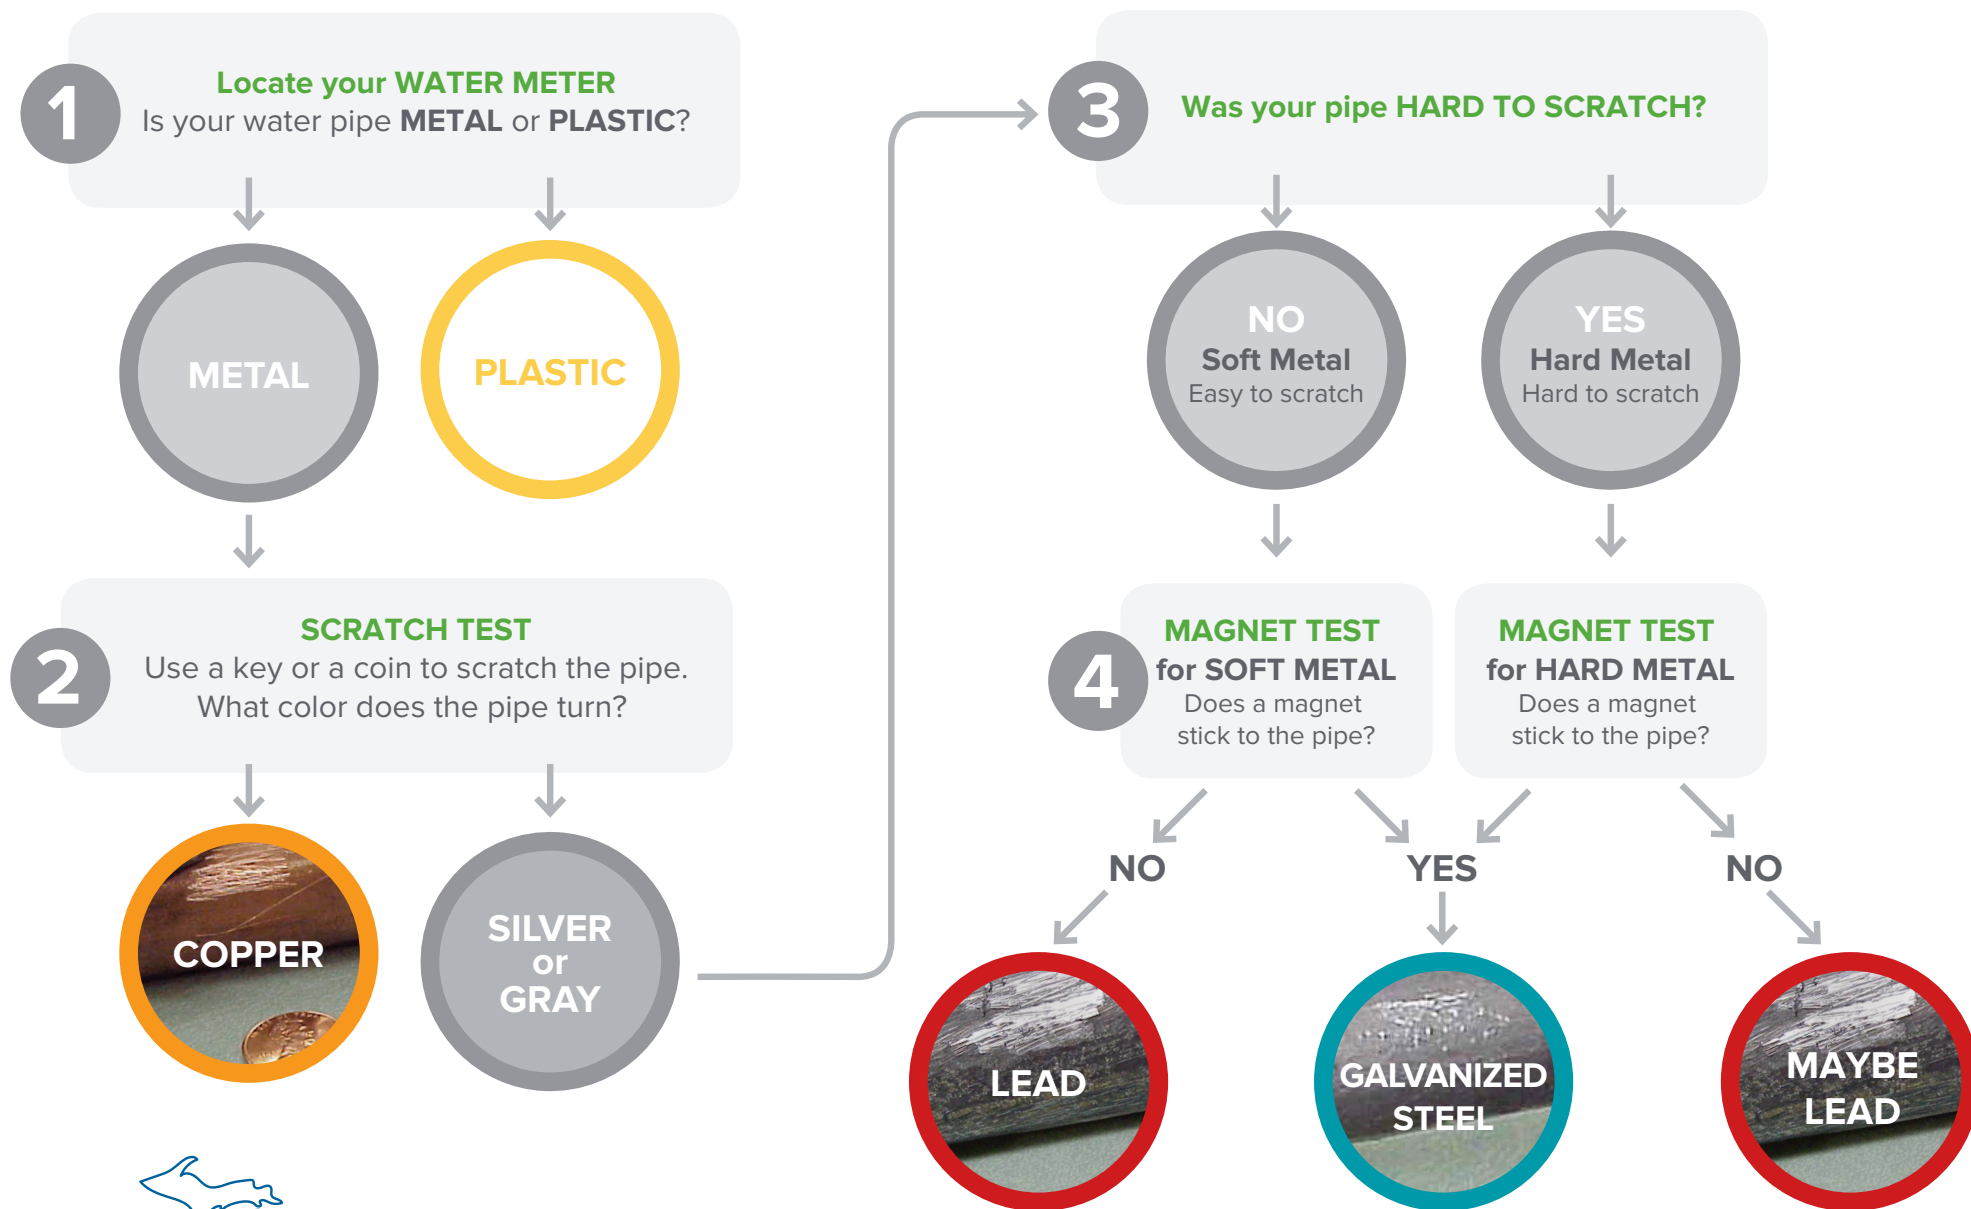

Do I Have Lead Pipes in my Building?

EGLE School Drinking Water Coordinator
Holly Gohlke (989) 705-3422
michigan.gov/schoolwater

Rust in galvanized steel can trap metal, like lead, inside pipe

Call a licensed plumber to verify