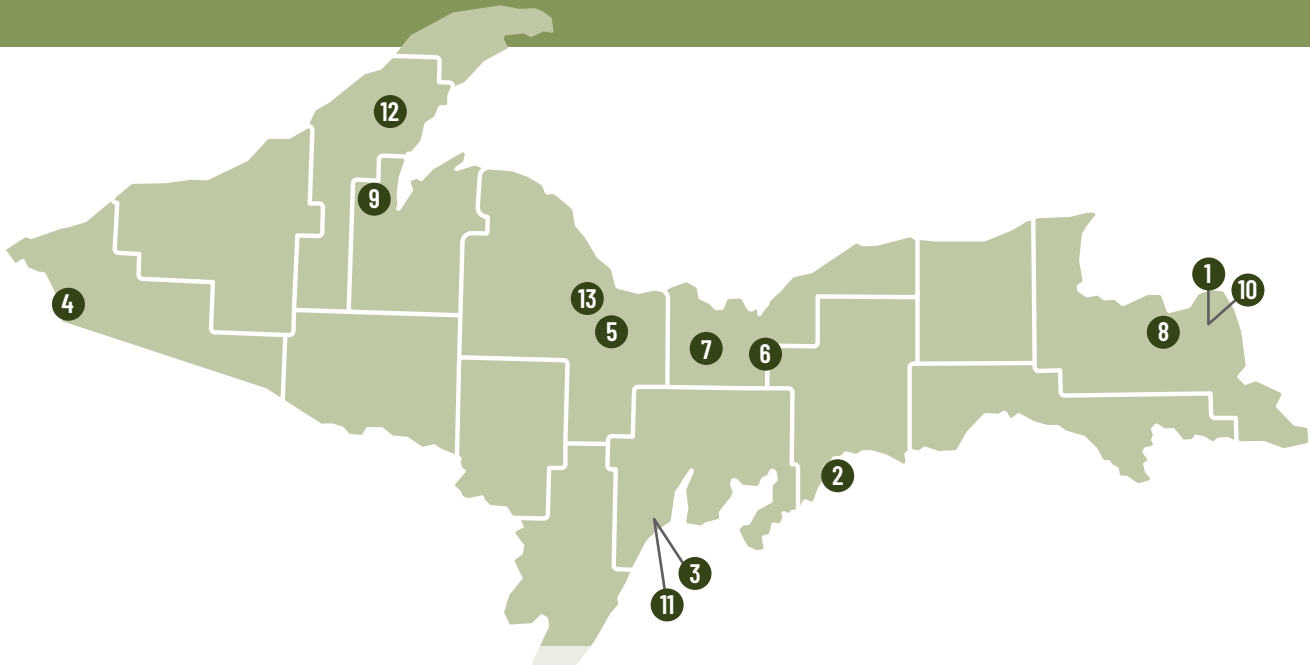

# Electronics Recycling Dropoff Locations in the Upper Peninsula

Always call ahead to ensure your items are acceptable. Electronics that are commonly recyclable include cell phones, computers, televisions, monitors, printers, external hard drives, e-readers, tablets, DVD players, and many more. Most locations charge a small fee to cover operating costs to make a permanent collection location available to residents.

- 1 **Reina Recycling:** 401 Fort St., Sault Ste. Marie • 906-748-7614
- 2 **Zellar Transfer Station:** 415 Chippewa Ave., Manistique • 906-341-6955
- 3 **Delta County Landfill:** 5701 19th Ave. N., Escanaba • 906-786-9056
- 4 **Gogebic Range Transfer Station:** E5917 Hwy. 2, Ironwood • 906-932-0600
- 5 **Sands Township Transfer Station:** 987 M-553, Gwinn • 906-249-9069
- 6 **Luce, Mackinac, Alger, and Schoolcraft (LMAS) County Health Department Office, MSU Extension Service:** E9526 Prospect St., Munising • 906-387-2530
- 7 **MSU North Farm:** Rock River Rd., Chatham • 906-439-5058
- 8 **Bay Mills Indian Community:** 5463 S. Nbiish Rd., Brimley • 906-248-3356
- 9 **Keweenaw Bay Indian Community Transfer Station:** 16278 Ojibwa Industrial Park Rd., Baraga • 906-353-8024

## Goodwill Retail Locations (Goodwill locations may not accept all types of electronics):

- 10 2510 North Ashmun St., Sault Ste. Marie • 906-208-4202
- 11 2201 6th Ave. N., Escanaba • 906-939-6332
- 12 911 Razorback Dr., Houghton • 906-448-2662
- 13 3125 US-41, Marquette • 906-257-2007