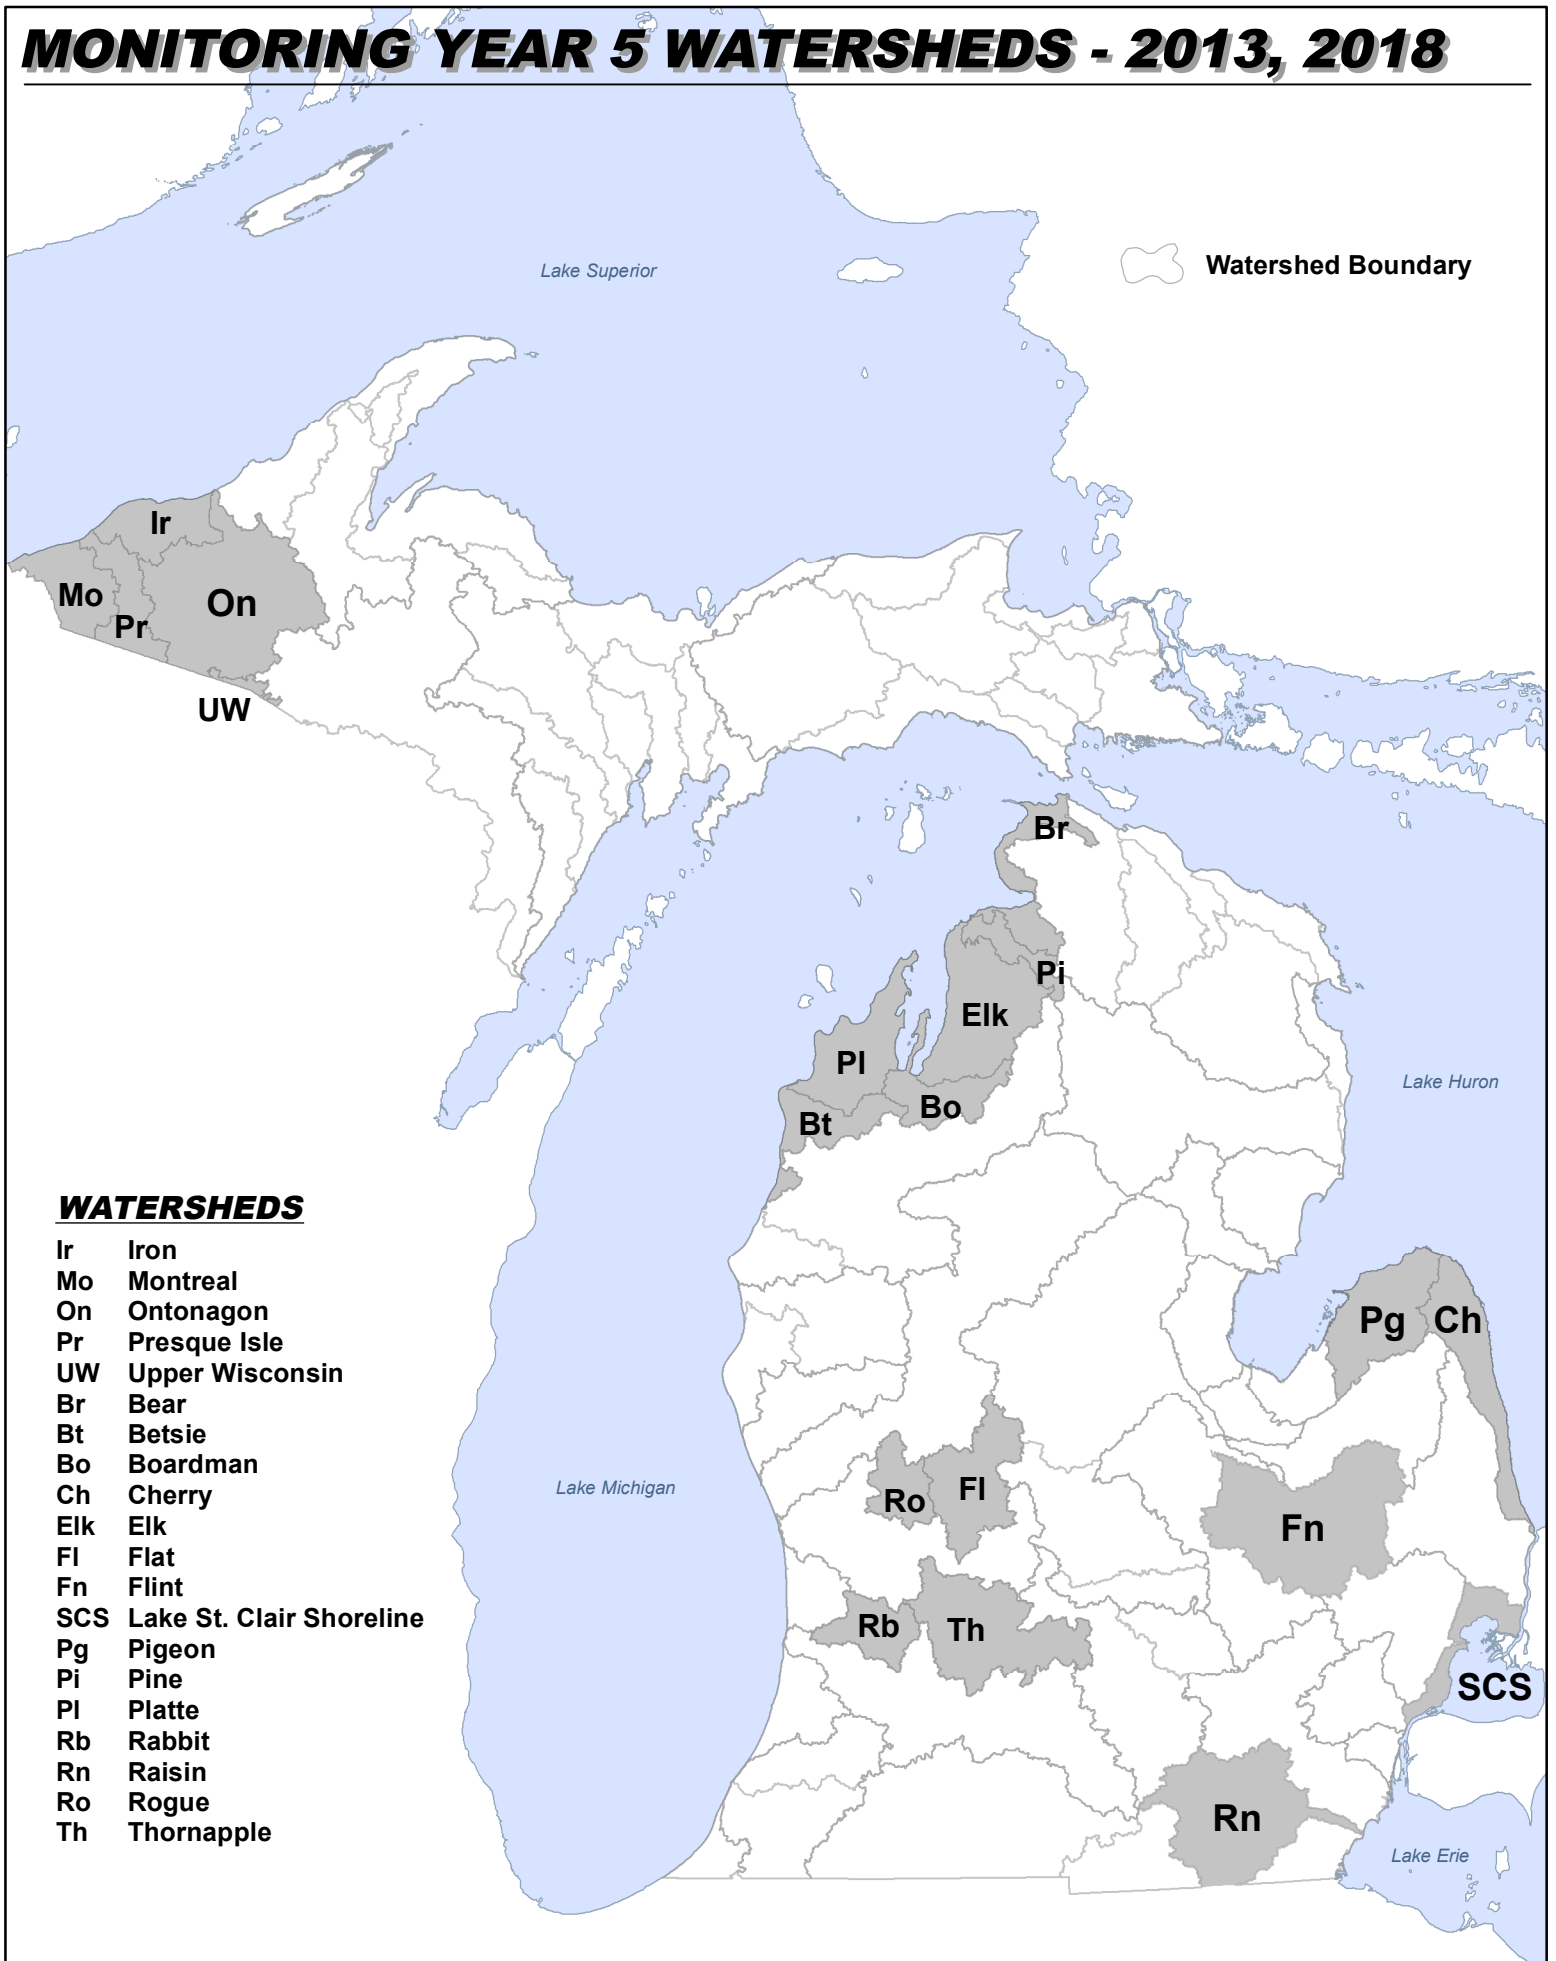

MONITORING YEAR 5 WATERSHEDS - 2013, 2018

WATERSHEDS

Ir	Iron
Mo	Montreal
On	Ontonagon
Pr	Presque Isle
UW	Upper Wisconsin
Br	Bear
Bt	Betsie
Bo	Boardman
Ch	Cherry
Elk	Elk
Fl	Flat
Fn	Flint
SCS	Lake St. Clair Shoreline
Pg	Pigeon
Pi	Pine
Pl	Platte
Rb	Rabbit
Rn	Raisin
Ro	Rogue
Th	Thornapple