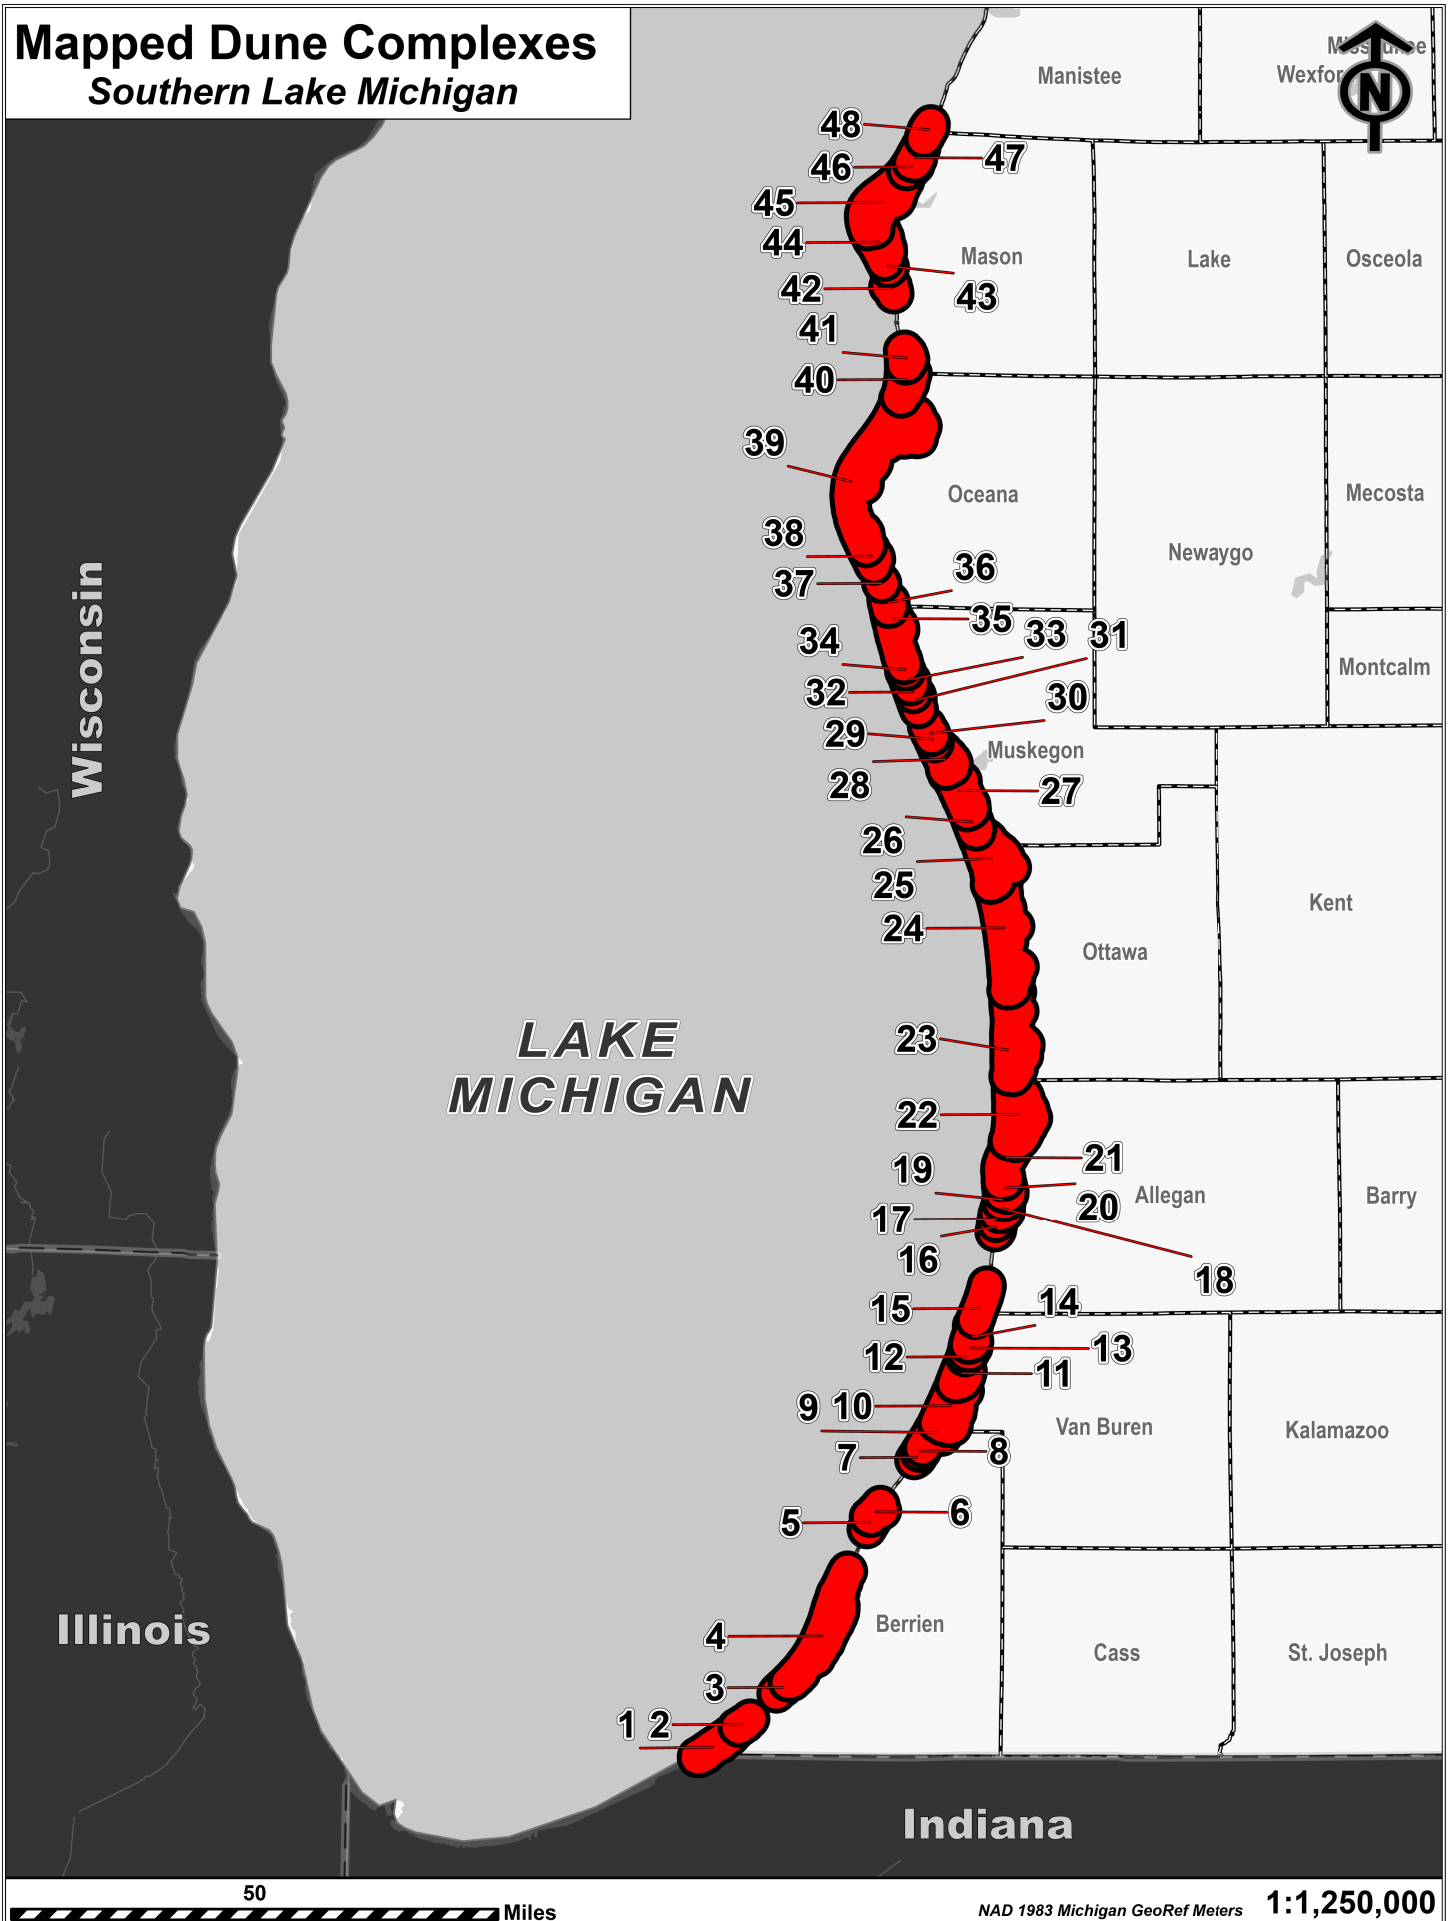

# Mapped Dune Complexes Southern Lake Michigan

Wisconsin

LAKE  
MICHIGAN

Illinois

Indiana

50

Miles

NAD 1983 Michigan GeoRef Meters

# Mapped Dune Complexes Northern Lake Michigan

30

Miles

NAD 1983 Michigan GeoRef Meters

1:850,000

# Mapped Dune Complexes Lake Huron

Ontario

**LAKE  
HURON**

50

Miles

NAD 1983 Michigan GeoRef Meters

1:1,600,000

# Mapped Dune Complexes Upper Peninsula

Ontario

LAKE SUPERIOR

LAKE MICHIGAN

Wisconsin

50 Miles

NAD 1983 Michigan GeoRef Meters 1:1,500,000