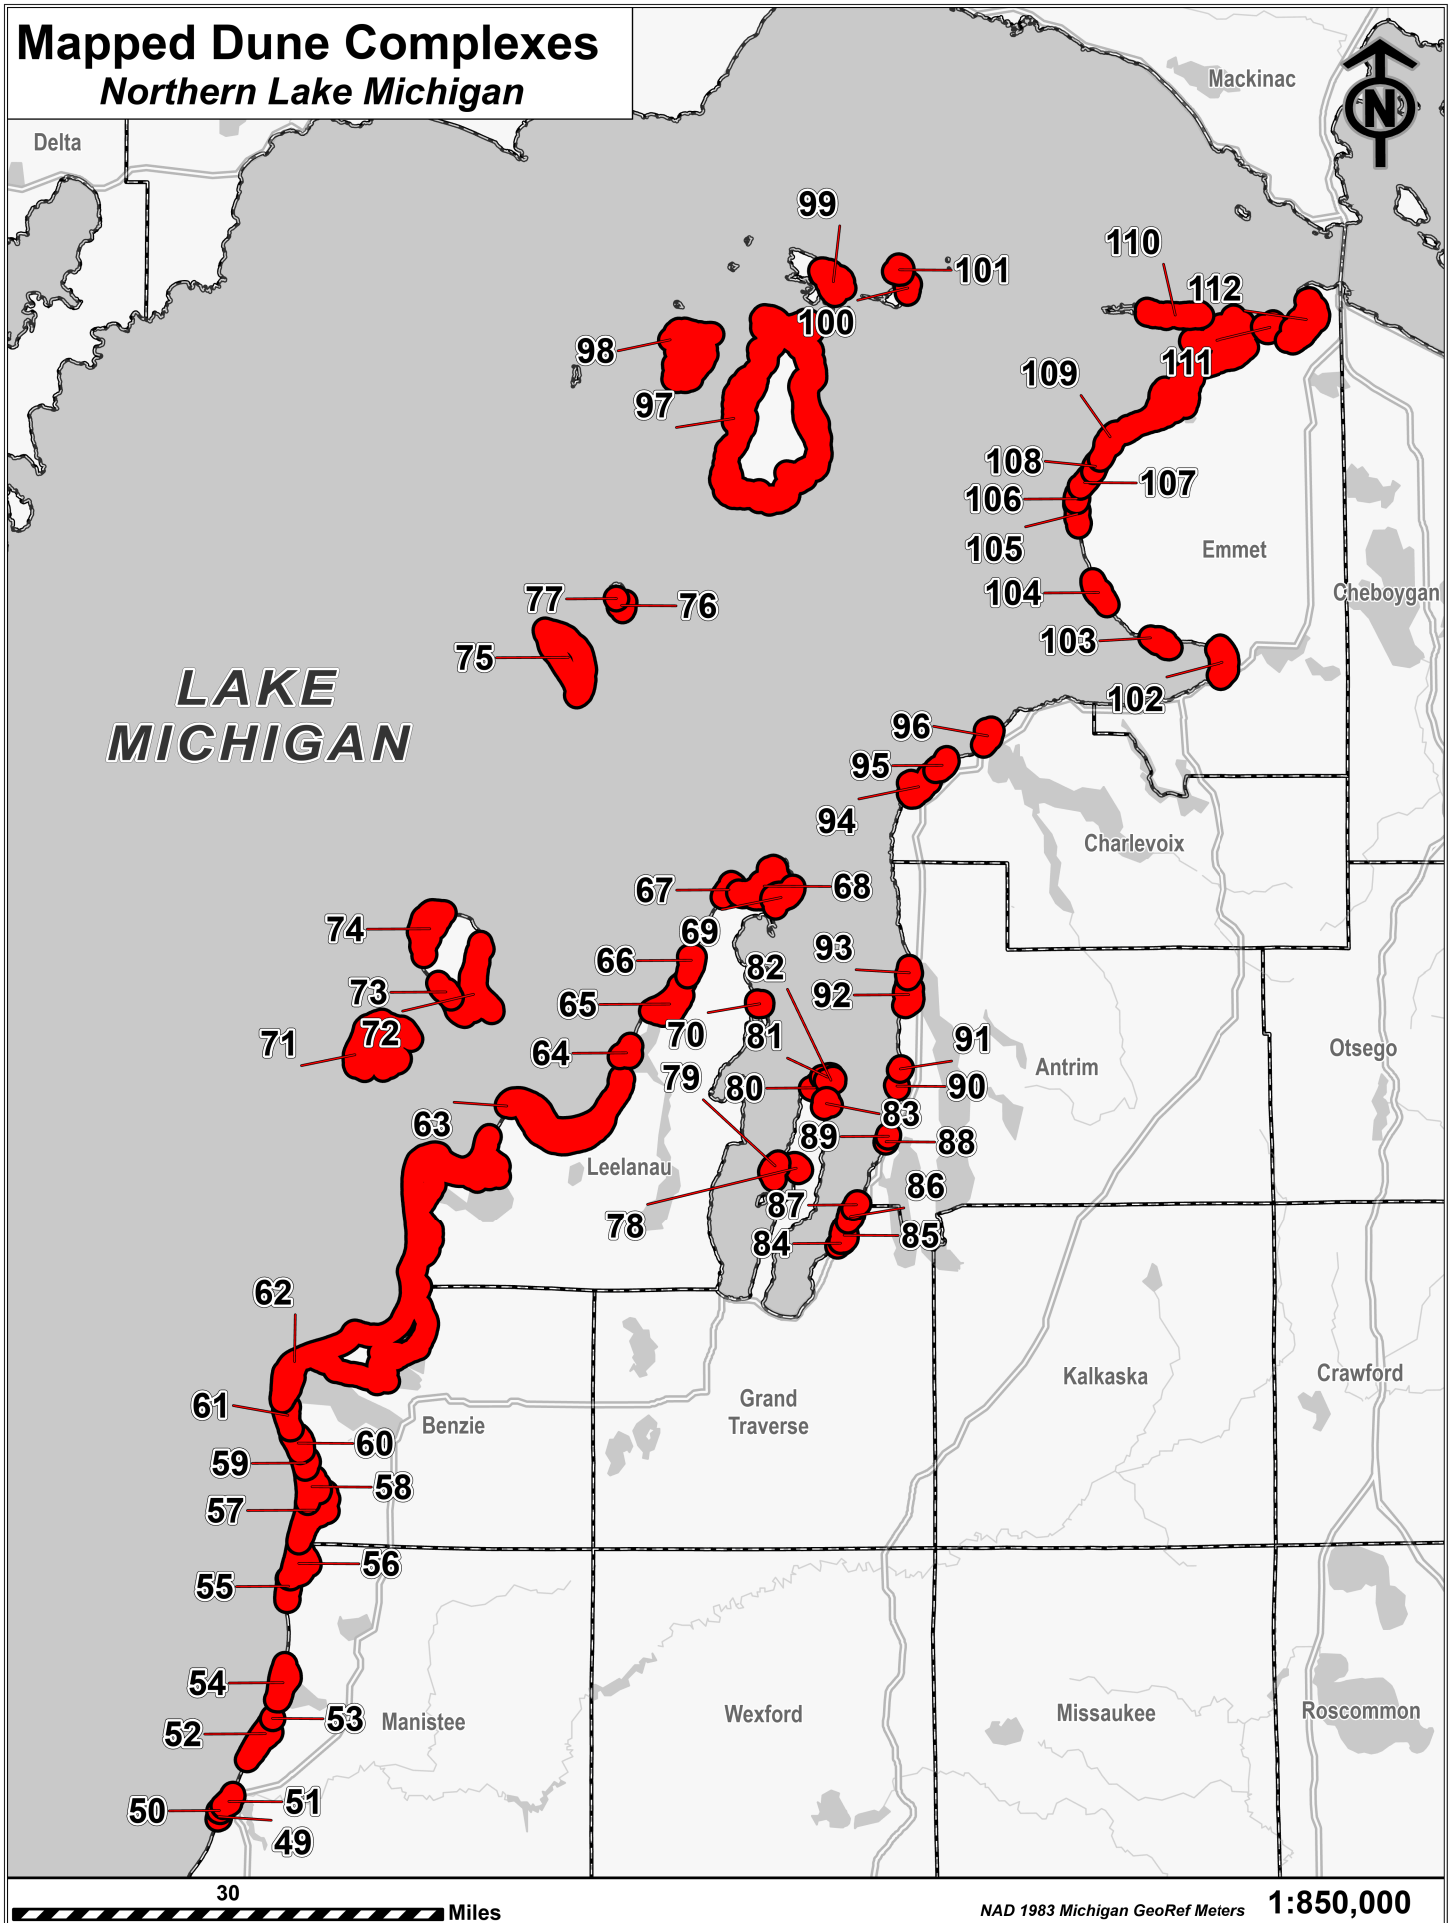

# Mapped Dune Complexes Southern Lake Michigan

Wisconsin

LAKE  
MICHIGAN

Illinois

Indiana

50

Miles

NAD 1983 Michigan GeoRef Meters

# Mapped Dune Complexes Northern Lake Michigan

30

Miles

NAD 1983 Michigan GeoRef Meters

1:850,000

# Mapped Dune Complexes Lake Huron

Ontario

**LAKE  
HURON**

50

Miles

NAD 1983 Michigan GeoRef Meters

1:1,600,000

# Mapped Dune Complexes Upper Peninsula

Ontario

LAKE SUPERIOR

LAKE MICHIGAN

Wisconsin

50 Miles

NAD 1983 Michigan GeoRef Meters 1:1,500,000