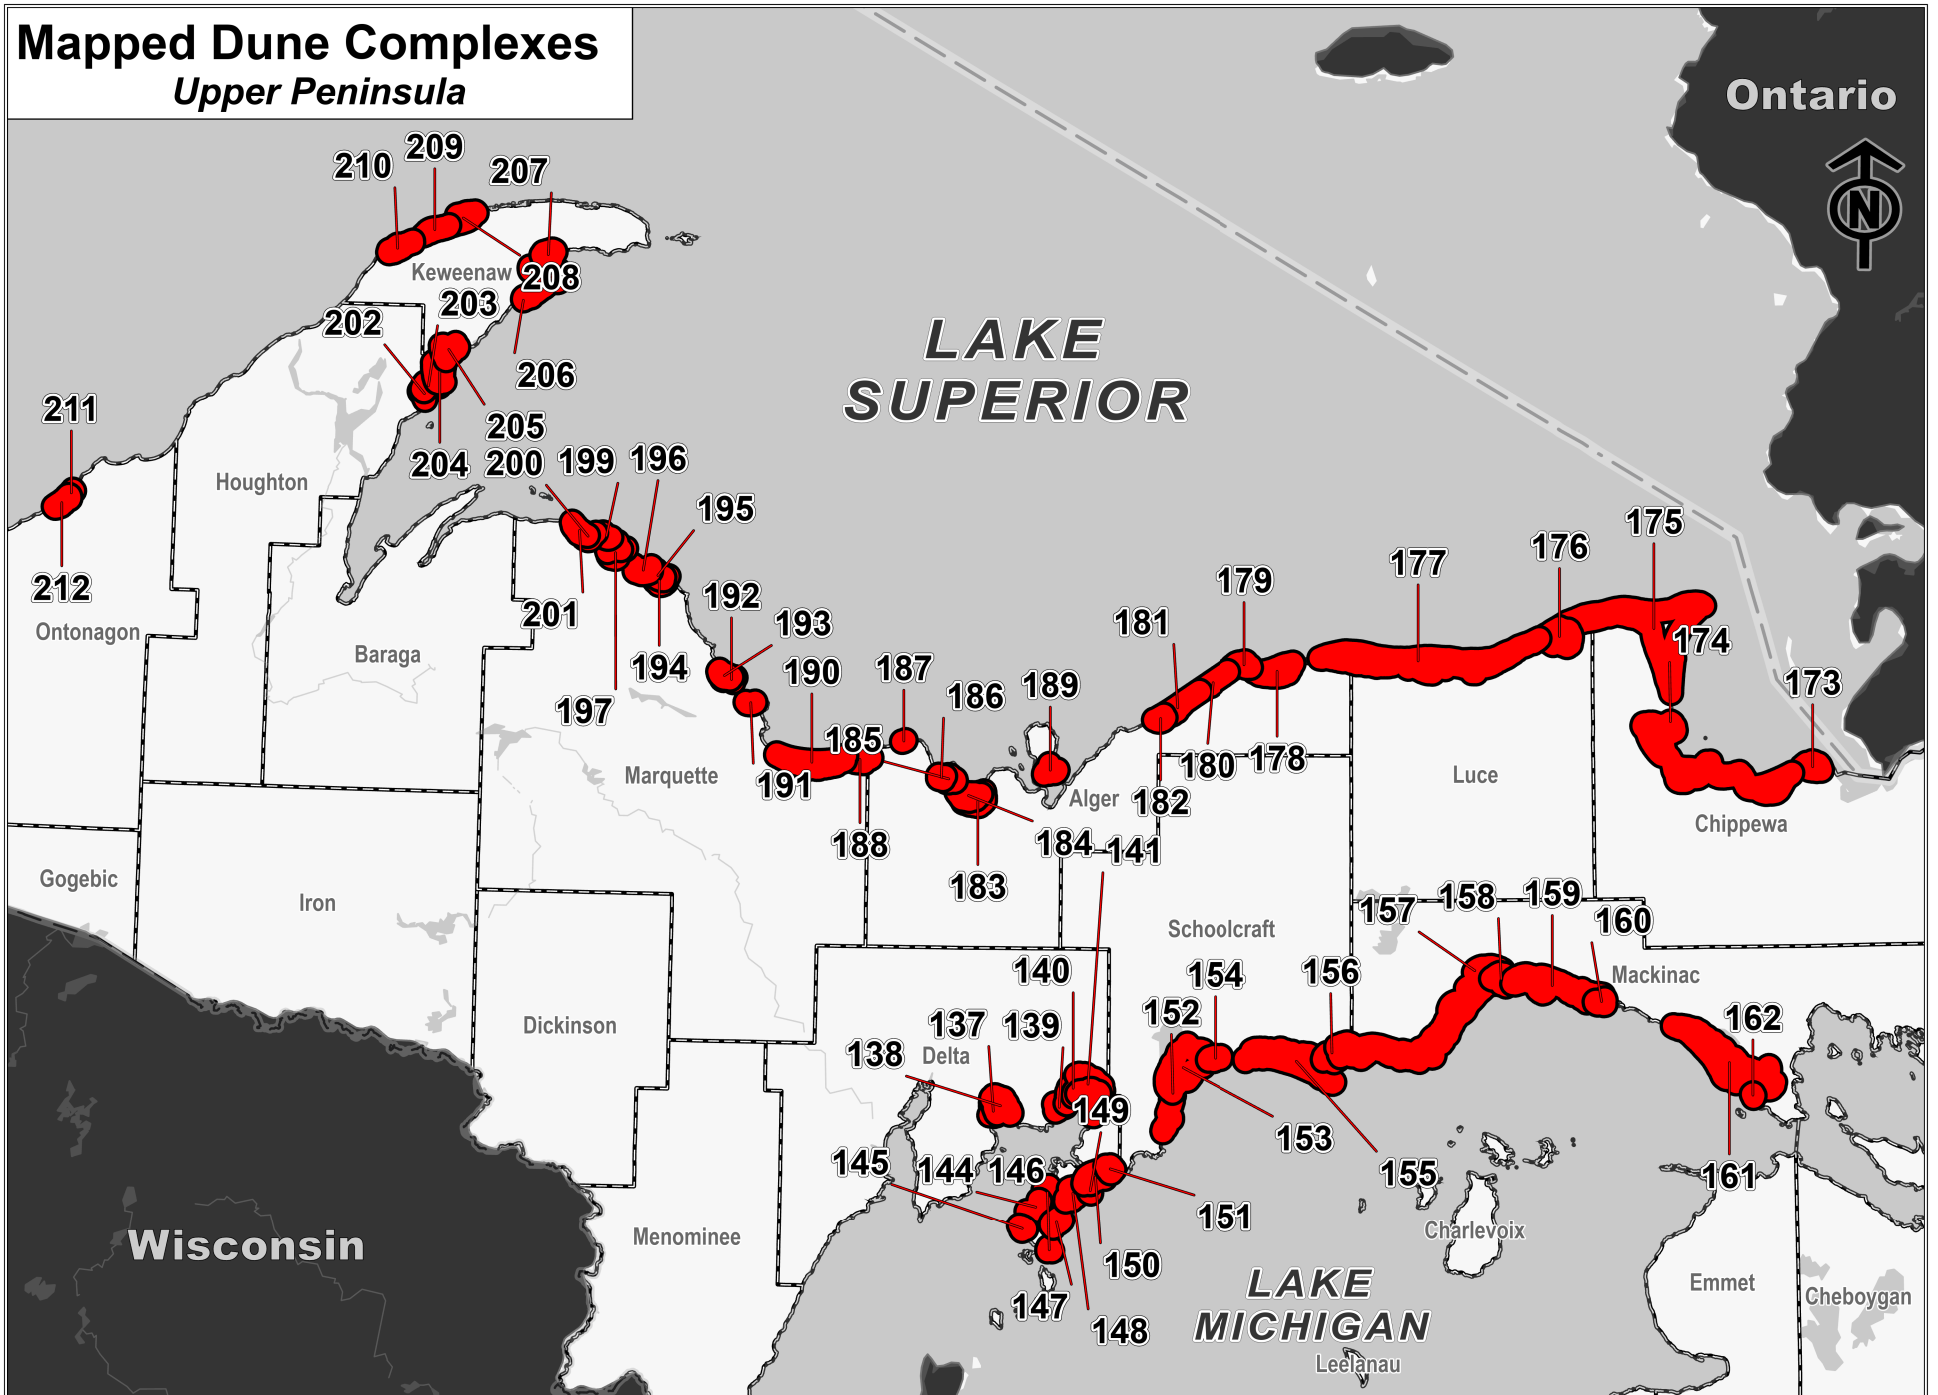

# Mapped Dune Complexes Southern Lake Michigan

Wisconsin

LAKE  
MICHIGAN

Illinois

Indiana

50

Miles

NAD 1983 Michigan GeoRef Meters

# Mapped Dune Complexes Northern Lake Michigan

30

Miles

NAD 1983 Michigan GeoRef Meters

1:850,000

# Mapped Dune Complexes Lake Huron

Ontario

**LAKE  
HURON**

50

Miles

NAD 1983 Michigan GeoRef Meters

1:1,600,000

# Mapped Dune Complexes Upper Peninsula

Ontario

LAKE SUPERIOR

LAKE MICHIGAN

Wisconsin

50 Miles

NAD 1983 Michigan GeoRef Meters 1:1,500,000