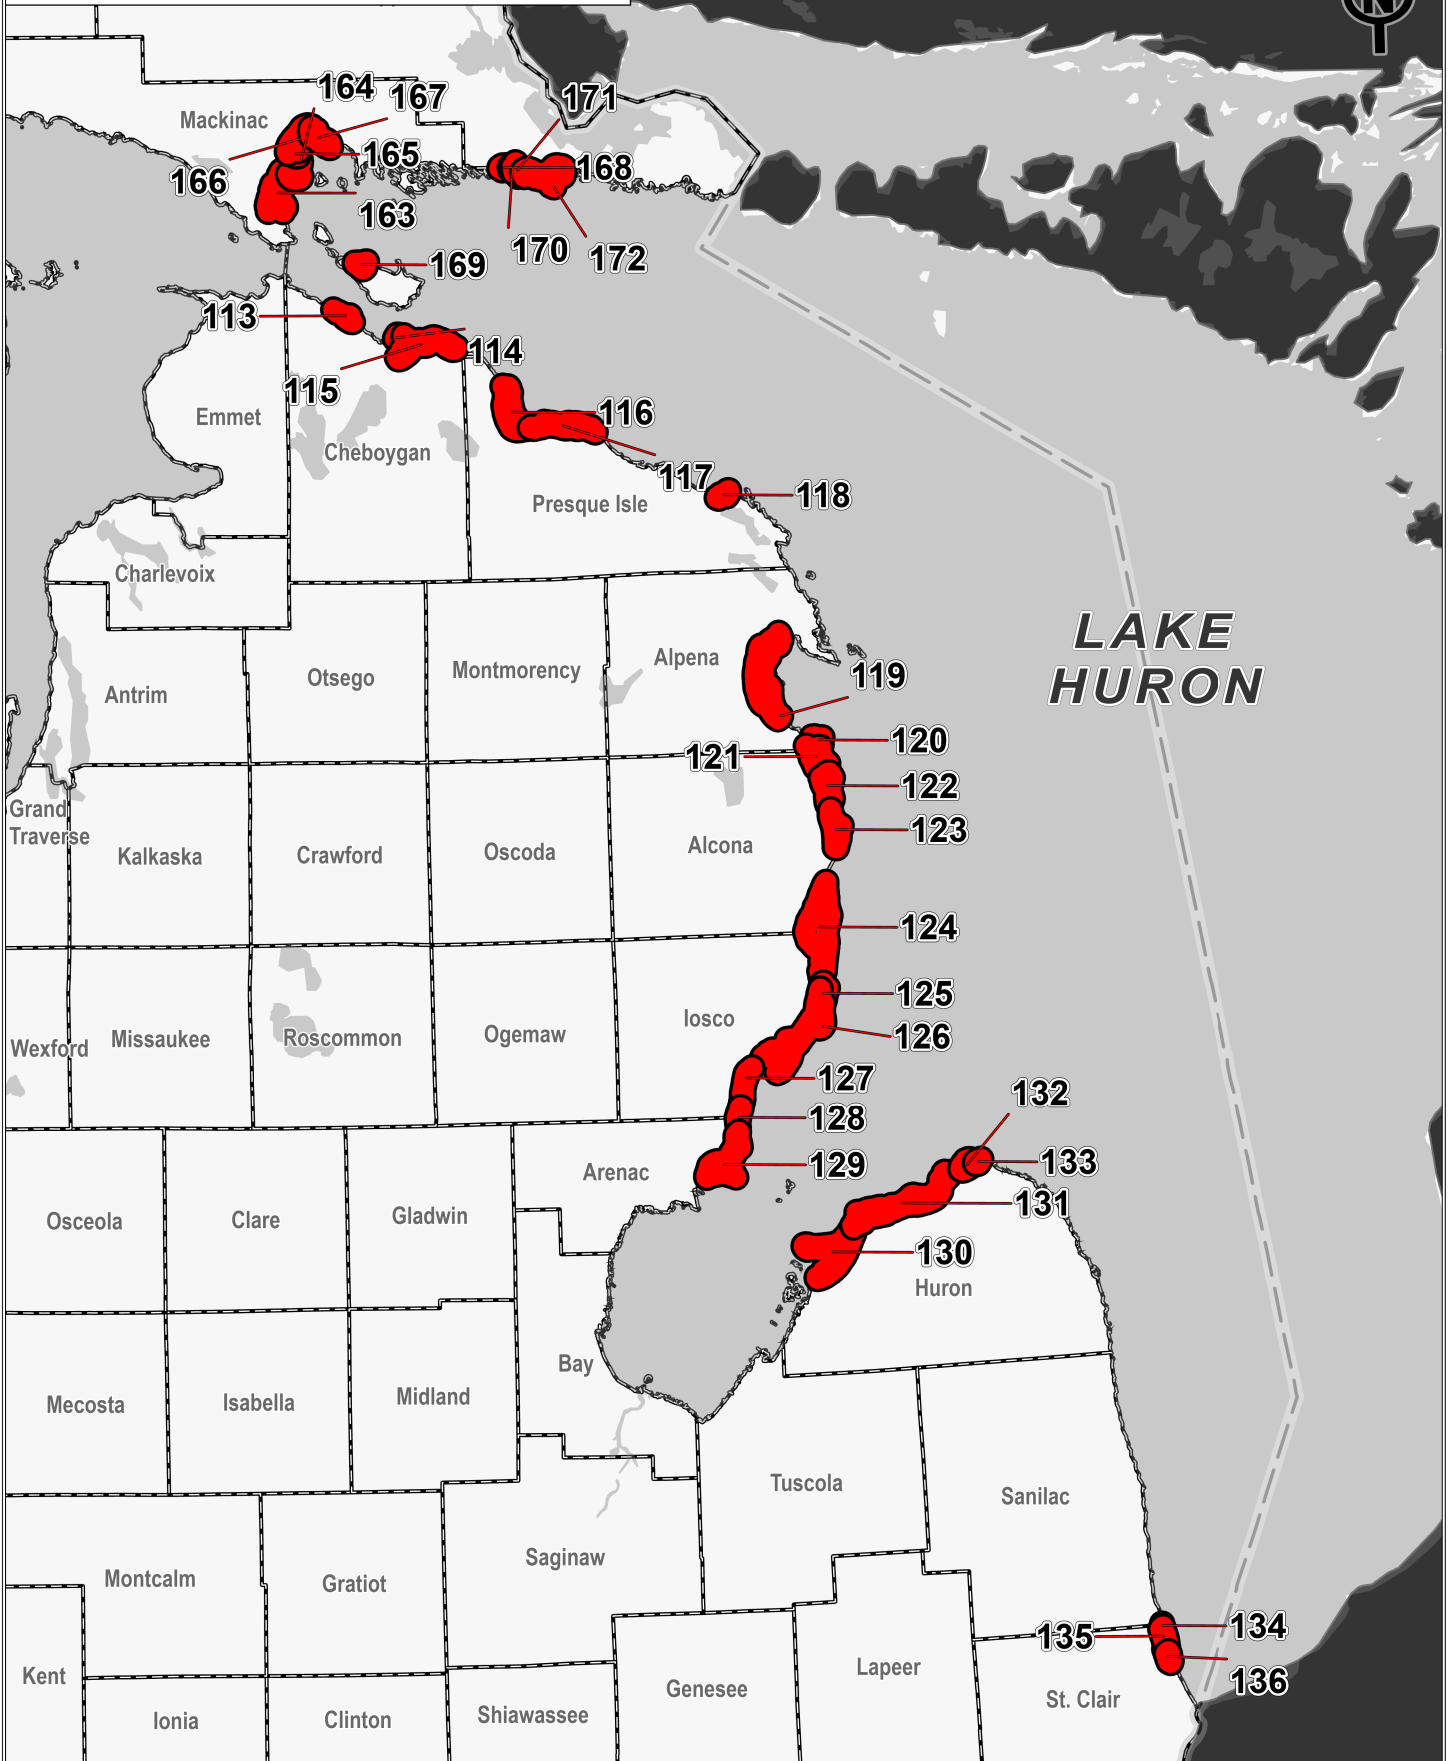

# Mapped Dune Complexes Southern Lake Michigan

Wisconsin

LAKE  
MICHIGAN

Illinois

Indiana

50

Miles

NAD 1983 Michigan GeoRef Meters

# Mapped Dune Complexes Northern Lake Michigan

30

Miles

NAD 1983 Michigan GeoRef Meters

1:850,000

# Mapped Dune Complexes Lake Huron

Ontario

**LAKE  
HURON**

50

Miles

NAD 1983 Michigan GeoRef Meters

1:1,600,000

# Mapped Dune Complexes Upper Peninsula

Ontario

LAKE SUPERIOR

LAKE MICHIGAN

Wisconsin

50 Miles

NAD 1983 Michigan GeoRef Meters 1:1,500,000